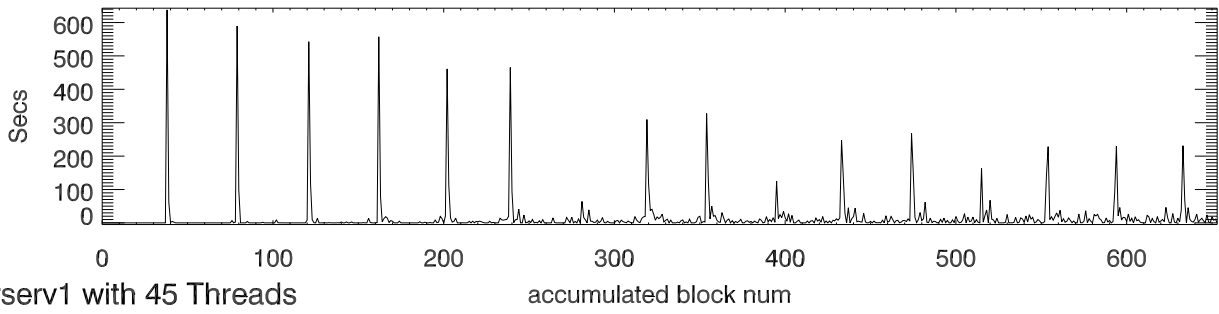

t1193 13jan2012 clp processing. Numlpps each accum block

Time between clp blocks

Number of blocks each thread processed

t1193 13jan2012. Wait Time Thread\_Startup

rserv1 with 45 Threads  
10 secAccum, 3960 Hghts, 2chan  
(only plot Blks with 1000 ipp)

Read time

Thread process and Output time (10secs of data) [avg:877.4 rms:19.5]

avg fft time for 4k spectra. [avg: 84.5 rms: 0.6]

avg time cmpPwr, accum 1 4k spectra [avg: 9.9 rms: 2.2]