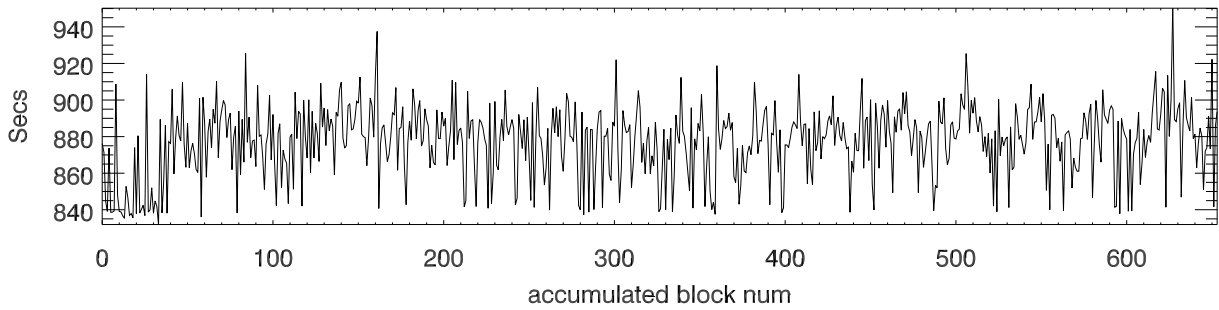

t1193 13jan2012 clp processing. Numlpps each accum block

Time between clp blocks

Number of blocks each thread processed

t1193 13jan2012. Wait Time Thread\_Startup

rserv1 with 45 Threads  
10 secAccum, 3960 Hghts, 2chan  
(only plot Blks with 1000 ipp)

Read time

Thread process and Output time (10secs of data) [avg:877.4 rms:19.5]

avg fft time for 4k spectra. [avg: 84.5 rms: 0.6]

avg time cmpPwr, accum 1 4k spectra [avg: 9.9 rms: 2.2]