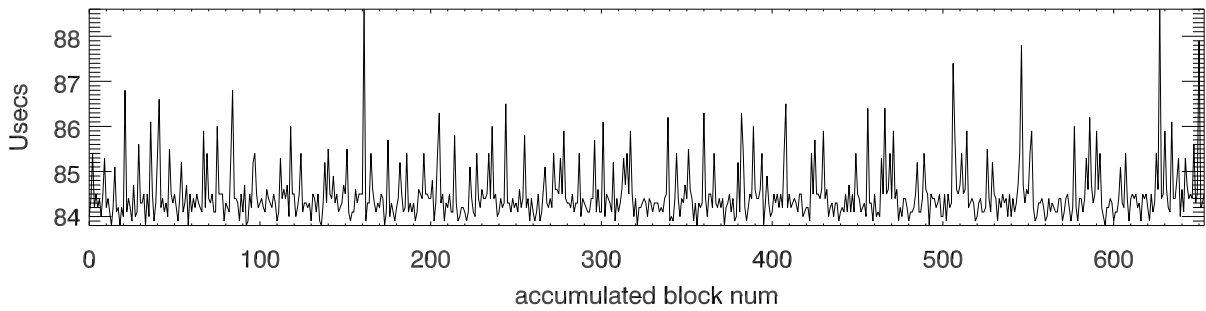

t1193 13jan2012 clp processing. Numlpps each accum block

Time between clp blocks

Number of blocks each thread processed

t1193 13jan2012. Wait Time Thread\_Startup

rserv1 with 45 Threads  
10 secAccum, 3960 Hghts, 2chan  
(only plot Blks with 1000 ipp)

Read time

Thread process and Output time (10secs of data) [avg:877.4 rms:19.5]

avg fft time for 4k spectra. [avg: 84.5 rms: 0.6]

avg time cmpPwr, accum 1 4k spectra [avg: 9.9 rms: 2.2]