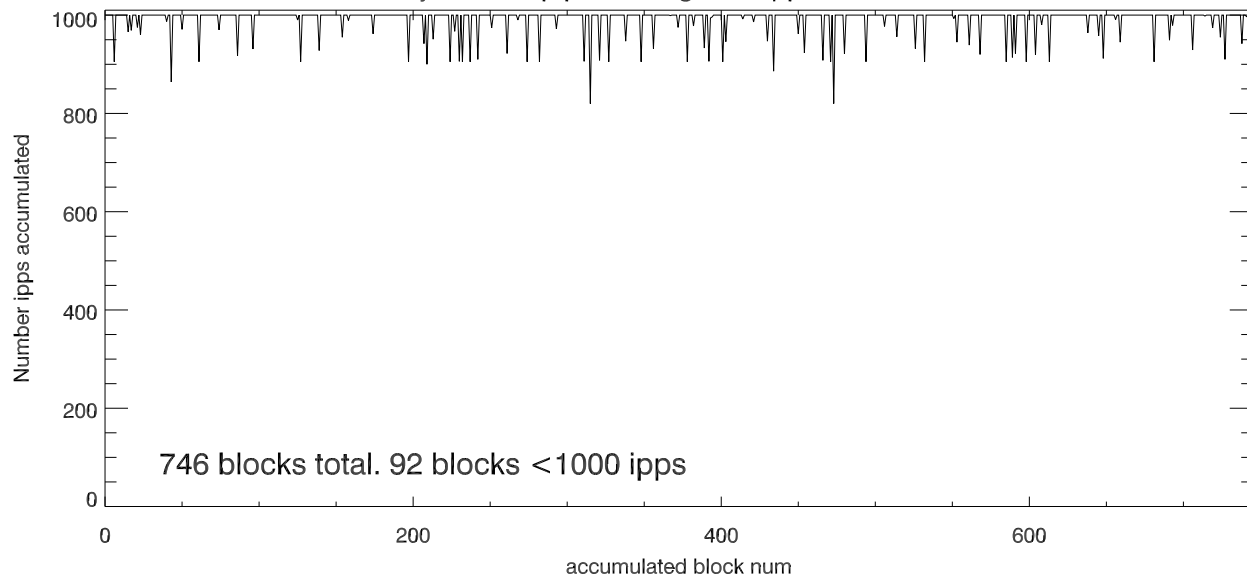

t1193 13jan2012 clp processing. Numlpps each accum block

Time between clp blocks

Number of blocks each thread processed

t1193 13jan2012. Wait Time Thread\_Startup

rserv1 with 45 Threads  
10 secAccum, 3960 Hghts, 2chan  
(only plot Blks with 1000 ipp)

Read time

Thread process and Output time (10secs of data) [avg:877.4 rms:19.5]

avg fft time for 4k spectra. [avg: 84.5 rms: 0.6]

avg time cmpPwr, accum 1 4k spectra [avg: 9.9 rms: 2.2]