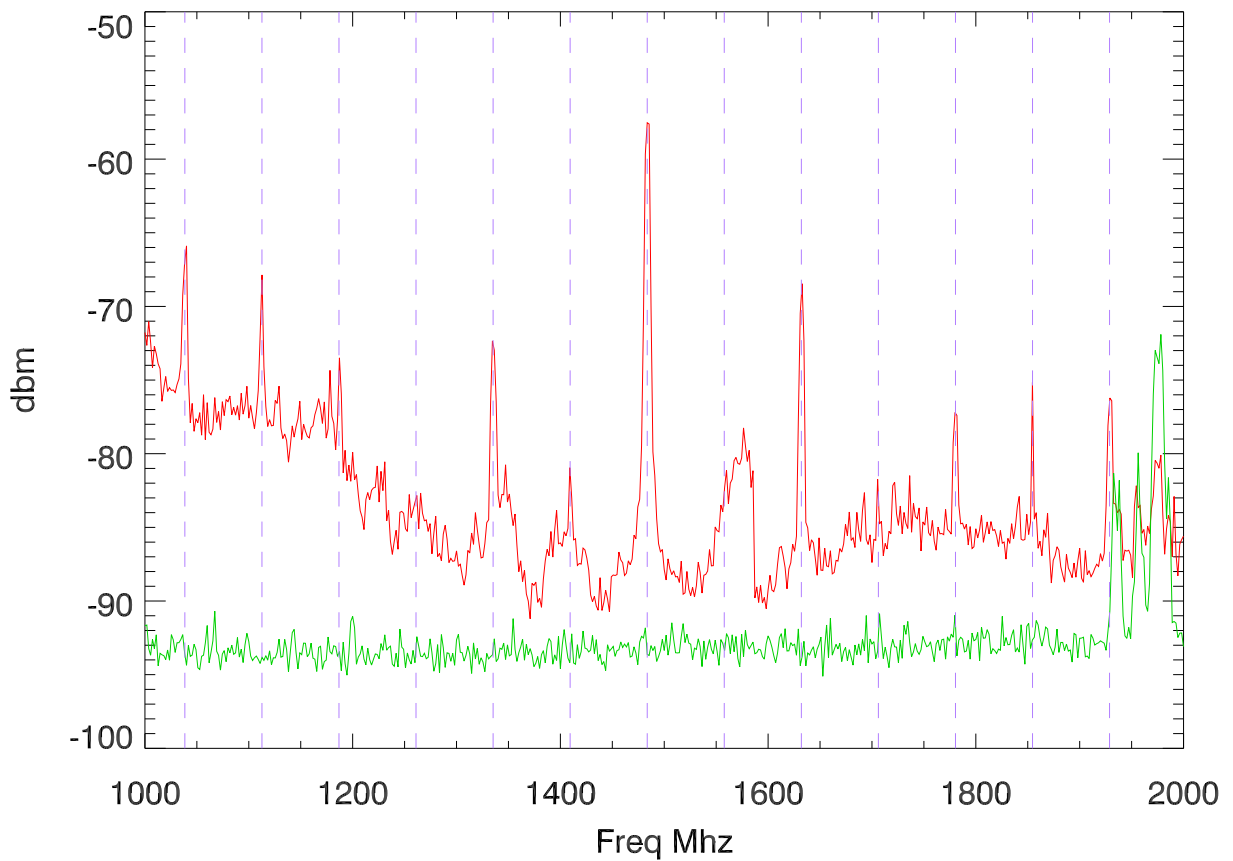

160506: Radio Sky Display on,off. Iband Helix.

Iband Helix 3 feet from cpus.

Radio Sky Display on,off. Large BFieldLoop.

Bfield loop between cpus.