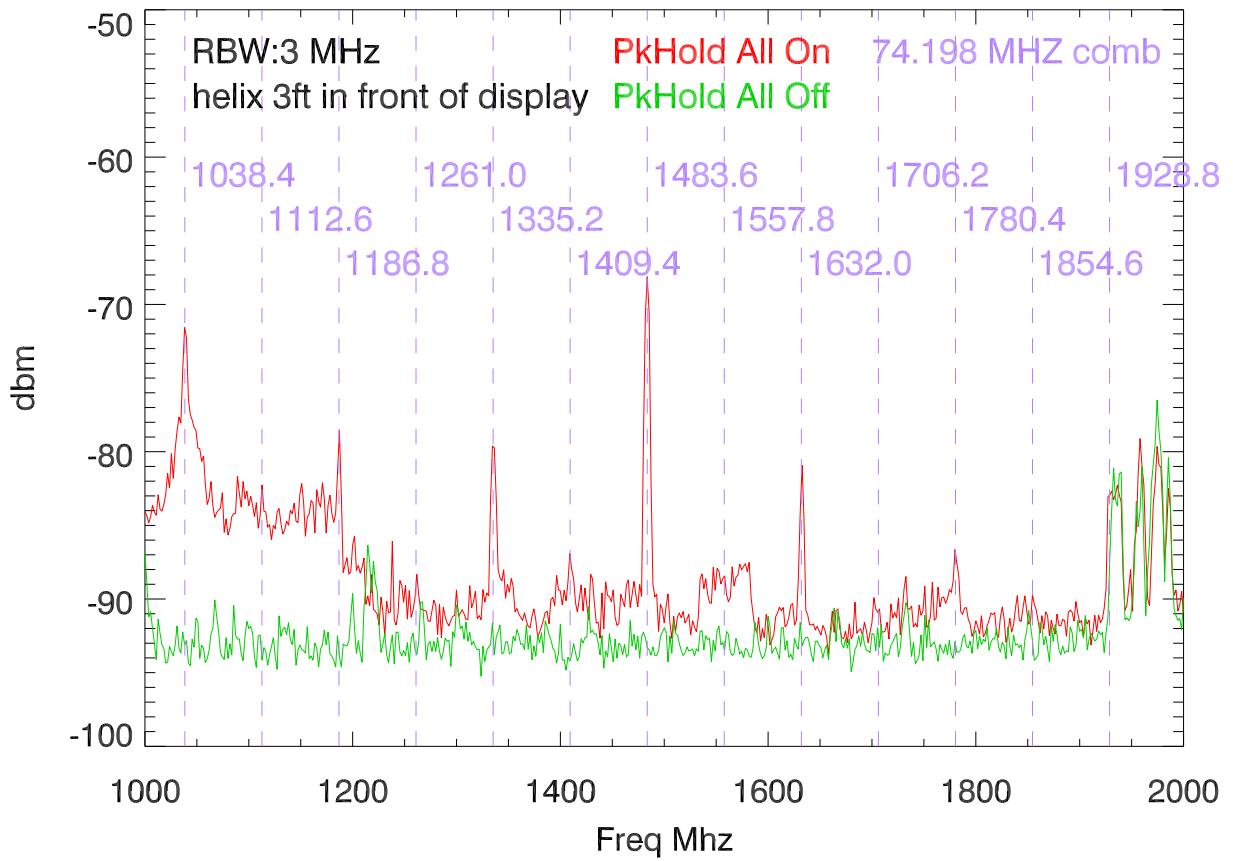

160506: Radio Sky Display on,off. Iband Helix.

Iband Helix 3 feet from cpus.

Radio Sky Display on,off. Large BFieldLoop.

Bfield loop between cpus.