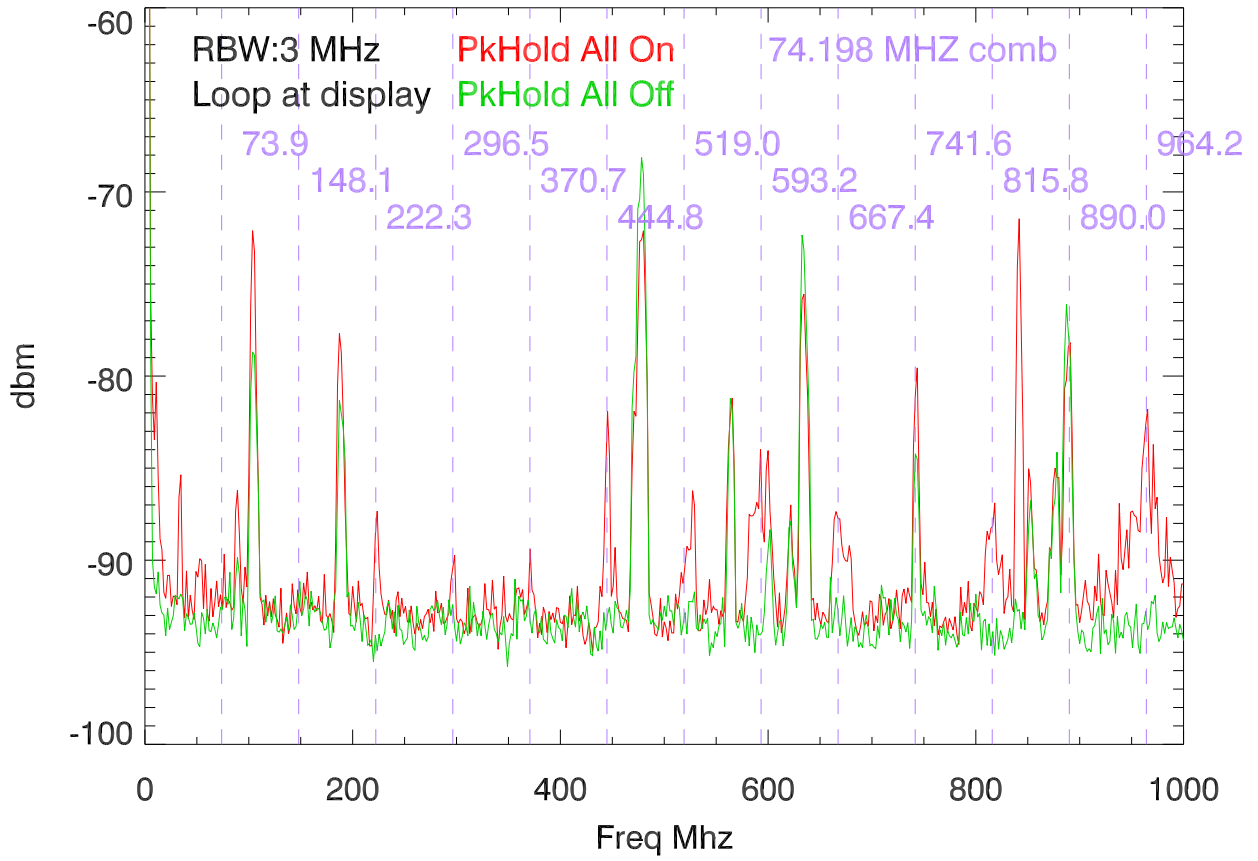

160506: Radio Sky Display on,off. Iband Helix.

Iband Helix 3 feet from cpus.

Radio Sky Display on,off. Large BFieldLoop.

Bfield loop between cpus.