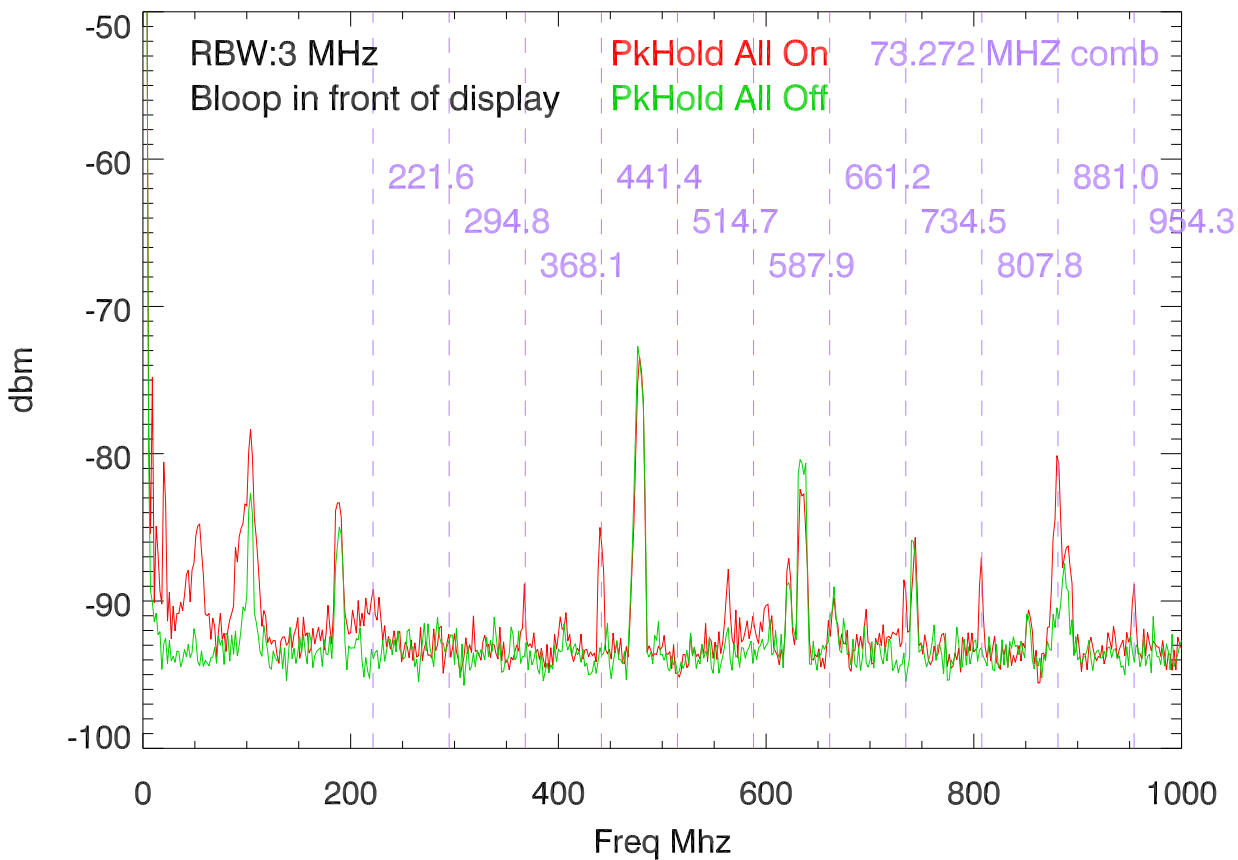

160506: Deep sky Detectives Display on,off. large Bfield loop.

Bfid probe next to cpu.

Deep sky Detective Display on,off. Lband helix.