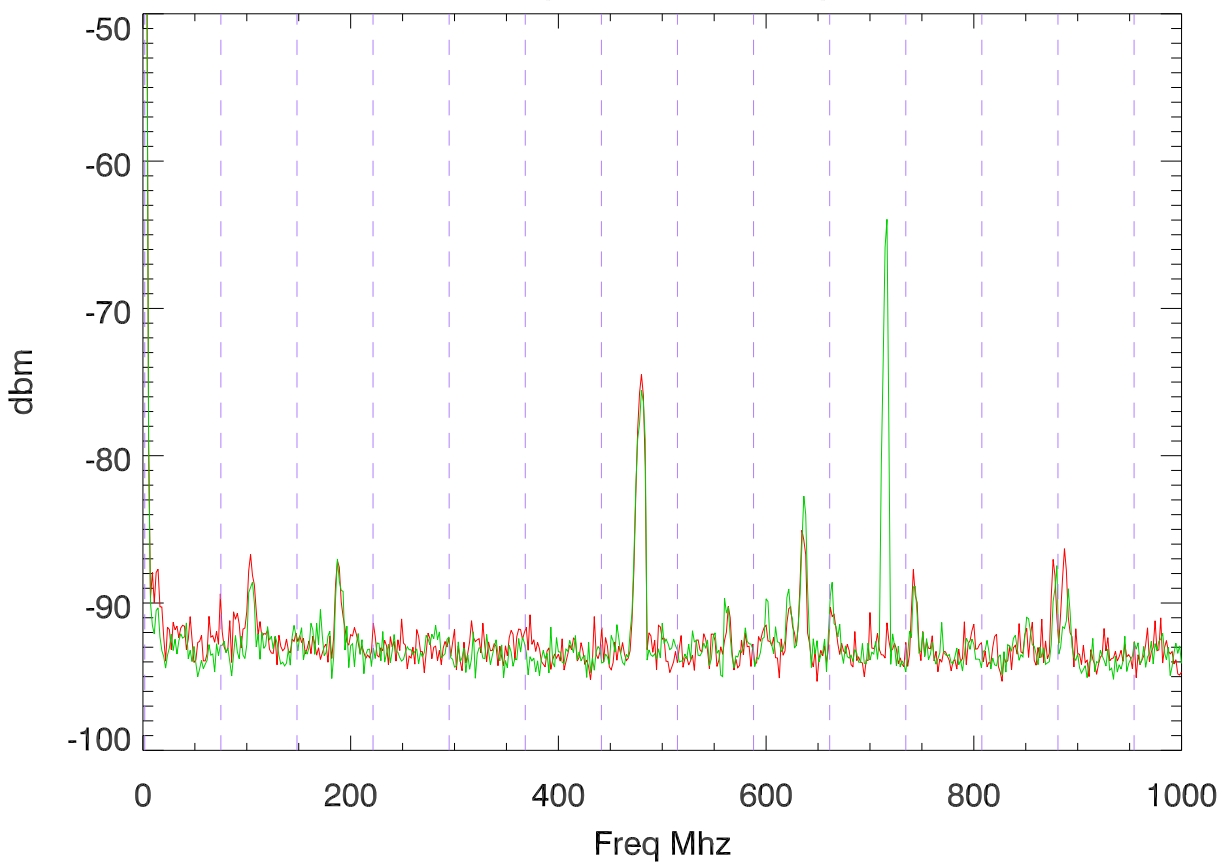

160506: Deep sky Detectives Display on,off. large Bfield loop.

Bfid probe next to cpu.

Deep sky Detective Display on,off. Lband helix.