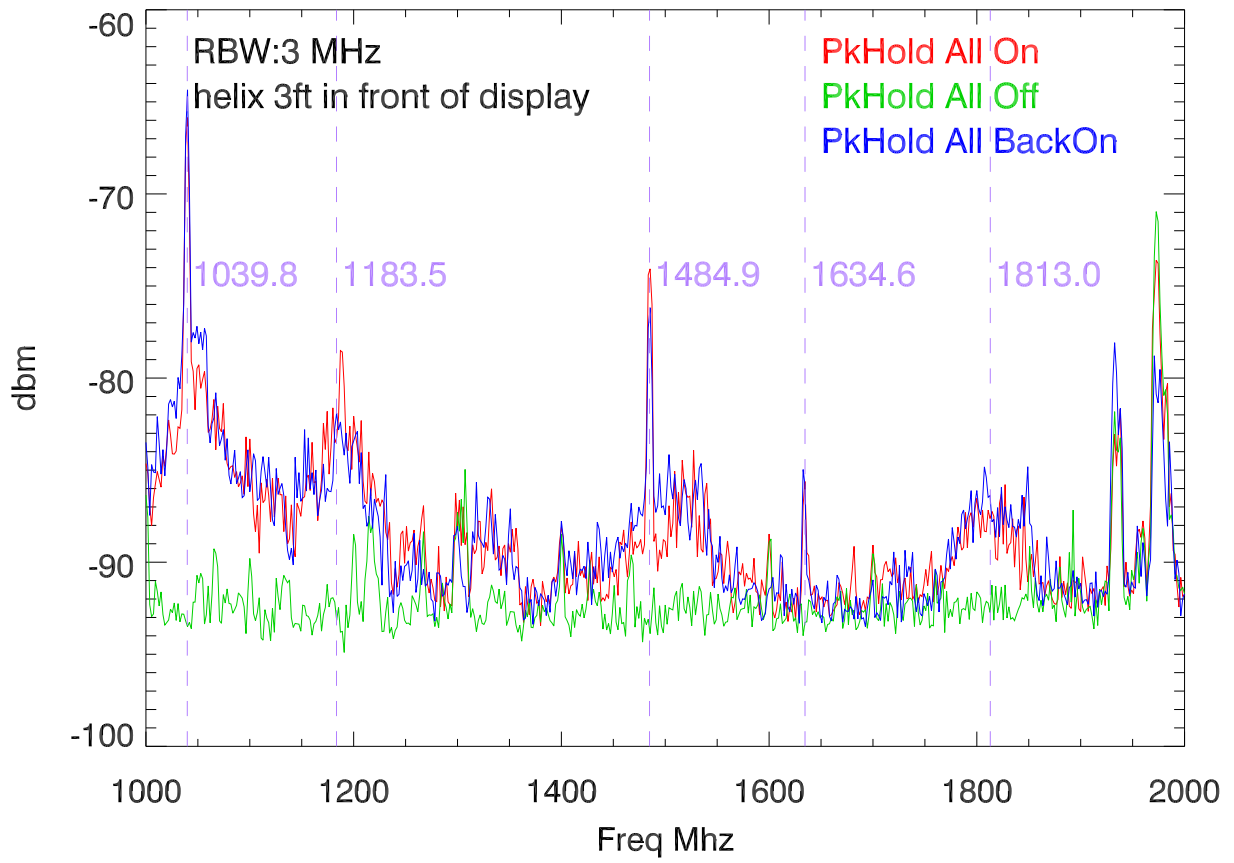

14apr16. VC cpu/globe exhibit. Lband helix. CPU on,GlobeOff

cpu/globe exhibit. Globe on/off, cpuOff

On VC balcony. cpu/globe exhibit on,off

Crater exhibit. eprobe at motor. on,off

Crater exhibit. eprobe at motor, ZeroSpan (timedomain)

Atm Radar Display. Iband Helix on,off

planetary radar kinect Unit. large H loop @ KinectWindow