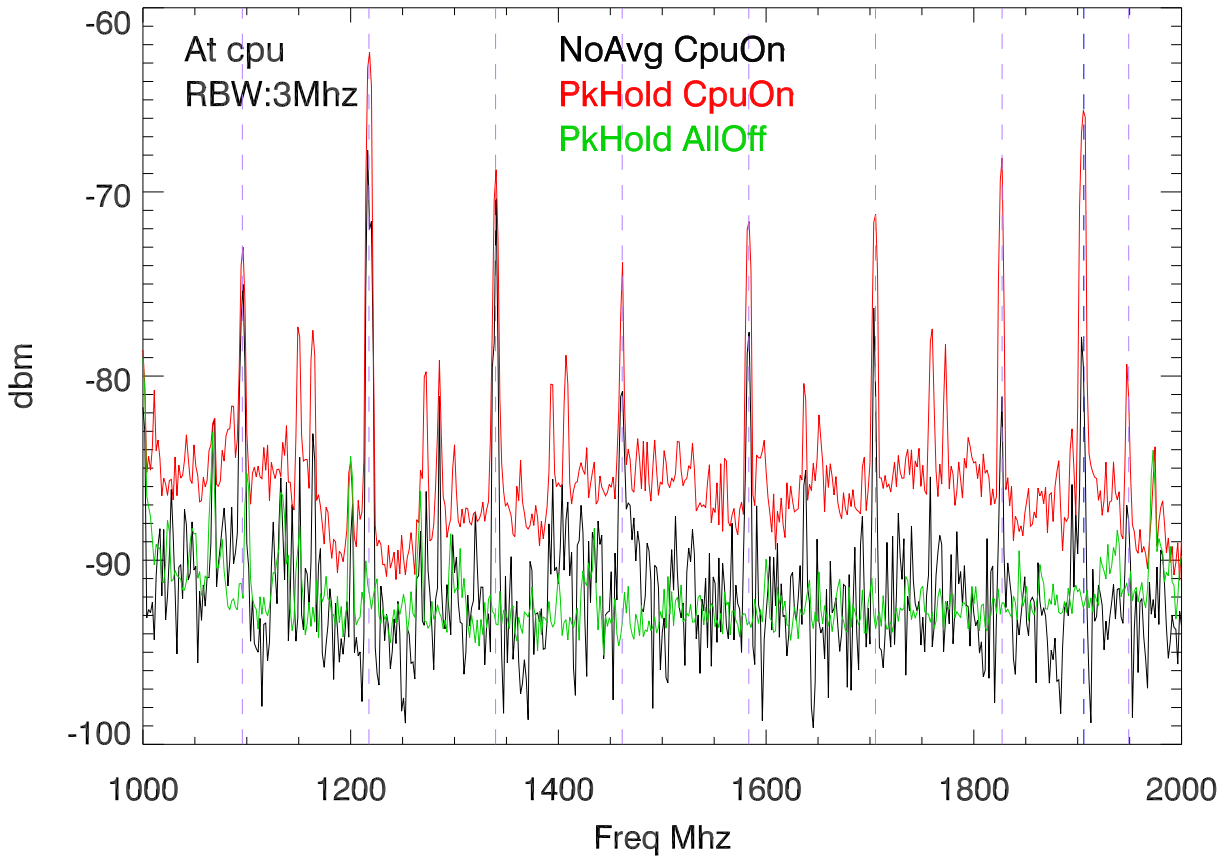

14apr16. VC cpu/globe exhibit. Lband helix. CPU on,GlobeOff

cpu/globe exhibit. Globe on/off, cpuOff

On VC balcony. cpu/globe exhibit on,off

Crater exhibit. eprobe at motor. on,off

Crater exhibit. eprobe at motor, ZeroSpan (timedomain)

Atm Radar Display. Iband Helix on,off

planetary radar kinect Unit. large H loop @ KinectWindow