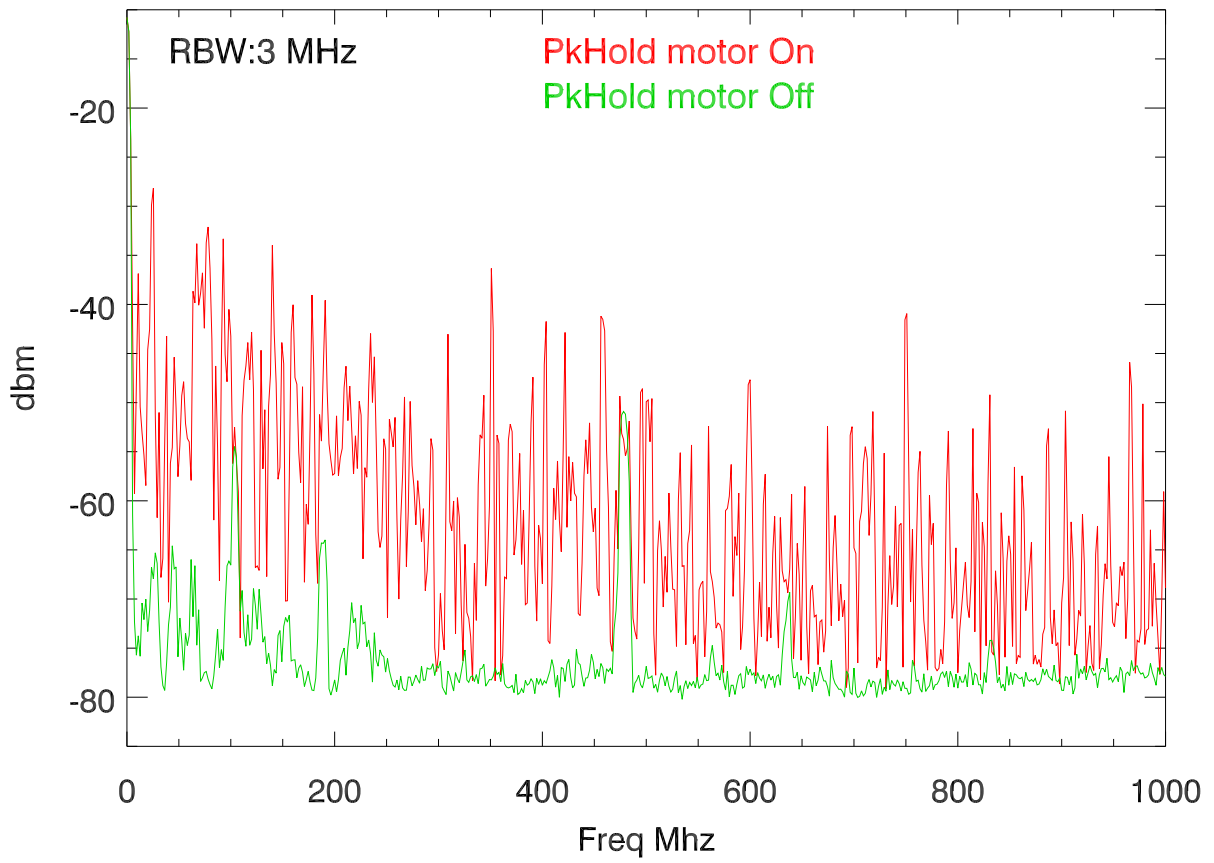

14apr16. VC cpu/globe exhibit. Lband helix. CPU on,GlobeOff

cpu/globe exhibit. Globe on/off, cpuOff

On VC balcony. cpu/globe exhibit on,off

Crater exhibit. eprobe at motor. on,off

Crater exhibit. eprobe at motor, ZeroSpan (timedomain)

Atm Radar Display. Iband Helix on,off

planetary radar kinect Unit. large H loop @ KinectWindow