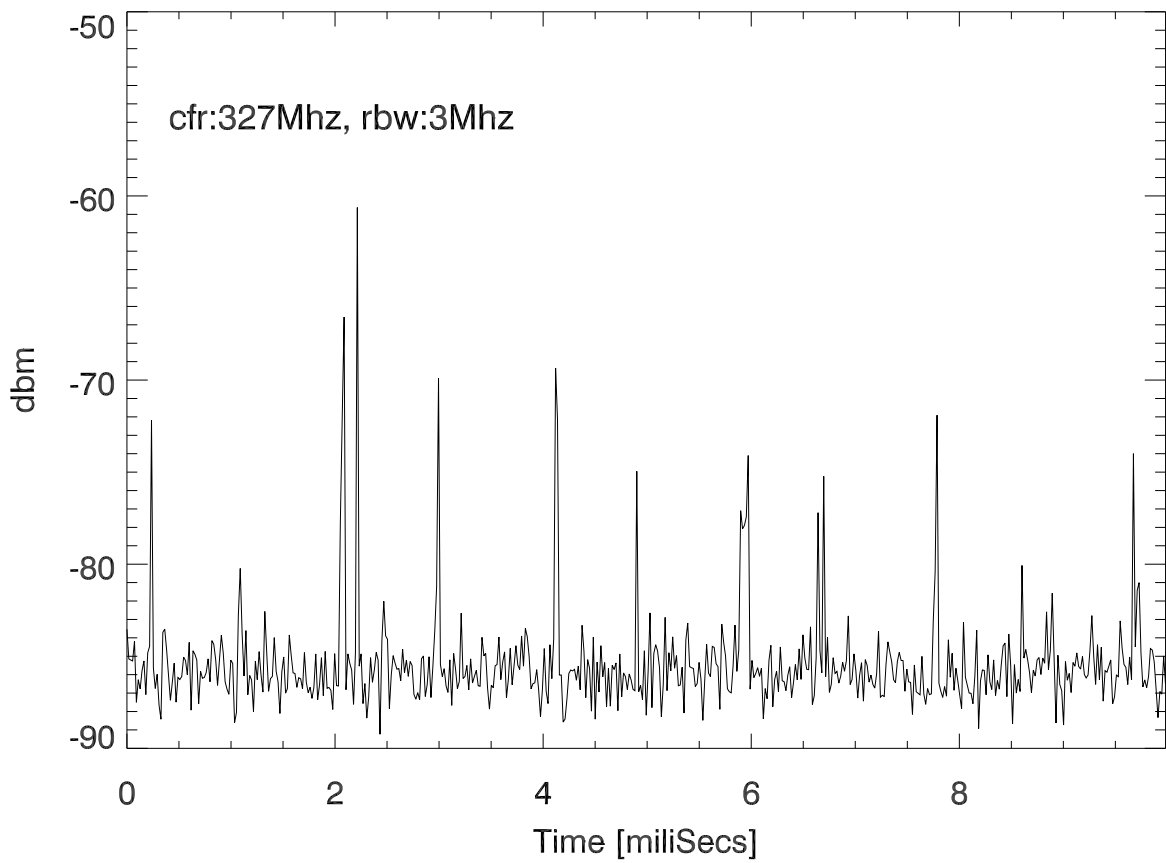

14apr16. VC cpu/globe exhibit. Lband helix. CPU on,GlobeOff

cpu/globe exhibit. Globe on/off, cpuOff

On VC balcony. cpu/globe exhibit on,off

Crater exhibit. eprobe at motor. on,off

Crater exhibit. eprobe at motor, ZeroSpan (timedomain)