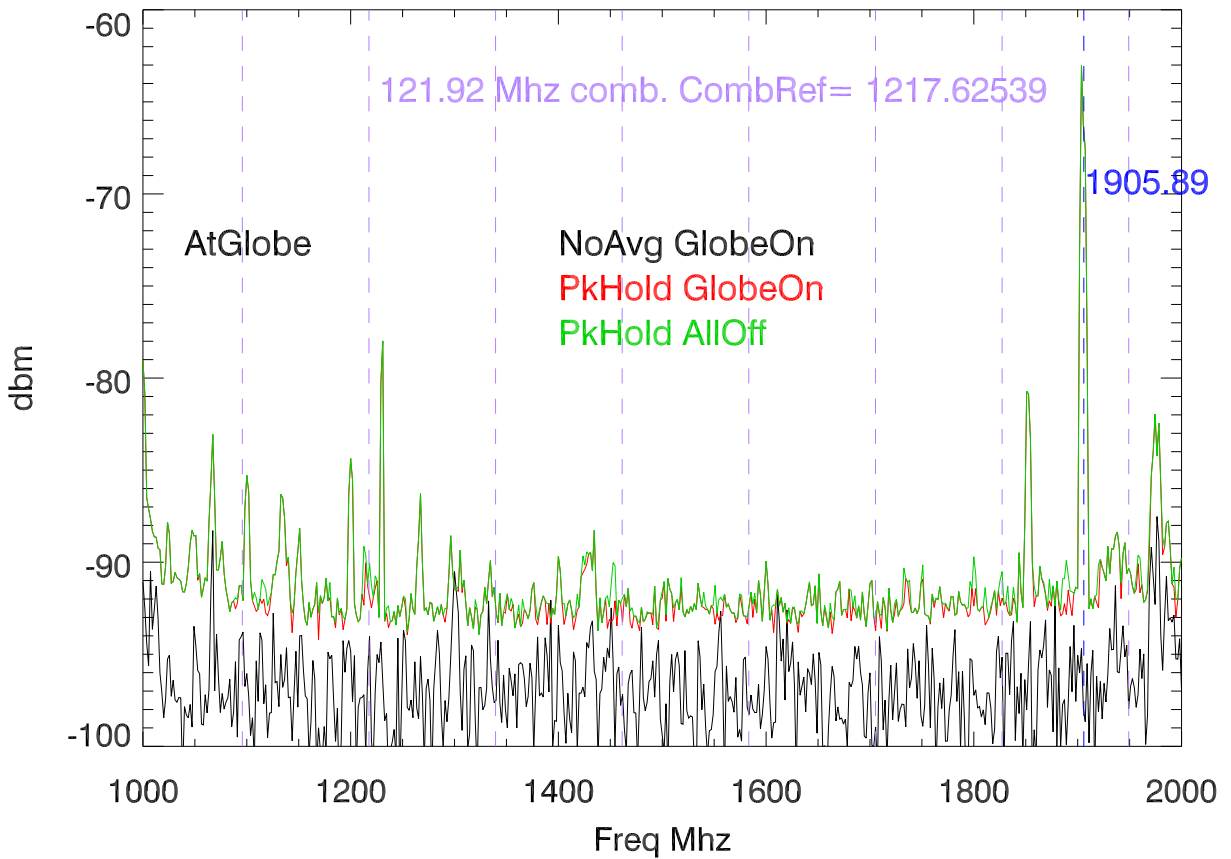

14apr16. VC cpu/globe exhibit. Lband helix. CPU on,GlobeOff

cpu/globe exhibit. Globe on/off, cpuOff

On VC balcony. cpu/globe exhibit on,off

Crater exhibit. eprobe at motor. on,off

Crater exhibit. eprobe at motor, ZeroSpan (timedomain)

Atm Radar Display. Iband Helix on,off

planetary radar kinect Unit. large H loop @ KinectWindow