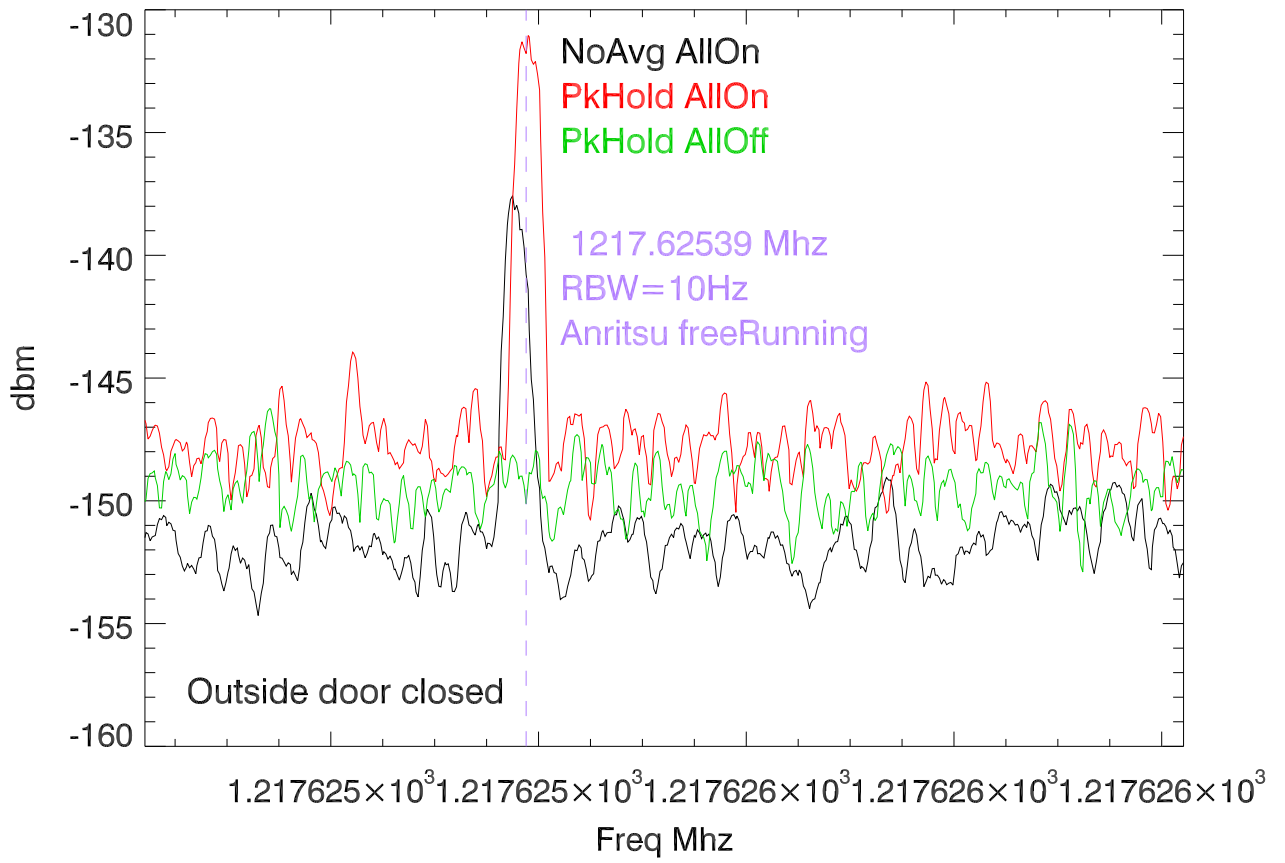

14apr16. VC cpu/globe exhibit. Lband helix. CPU on,GlobeOff

cpu/globe exhibit. Globe on/off, cpuOff

On VC balcony. cpu/globe exhibit on,off

Crater exhibit. eprobe at motor. on,off

Crater exhibit. eprobe at motor, ZeroSpan (timedomain)

Atm Radar Display. Iband Helix on,off

planetary radar kinect Unit. large H loop @ KinectWindow