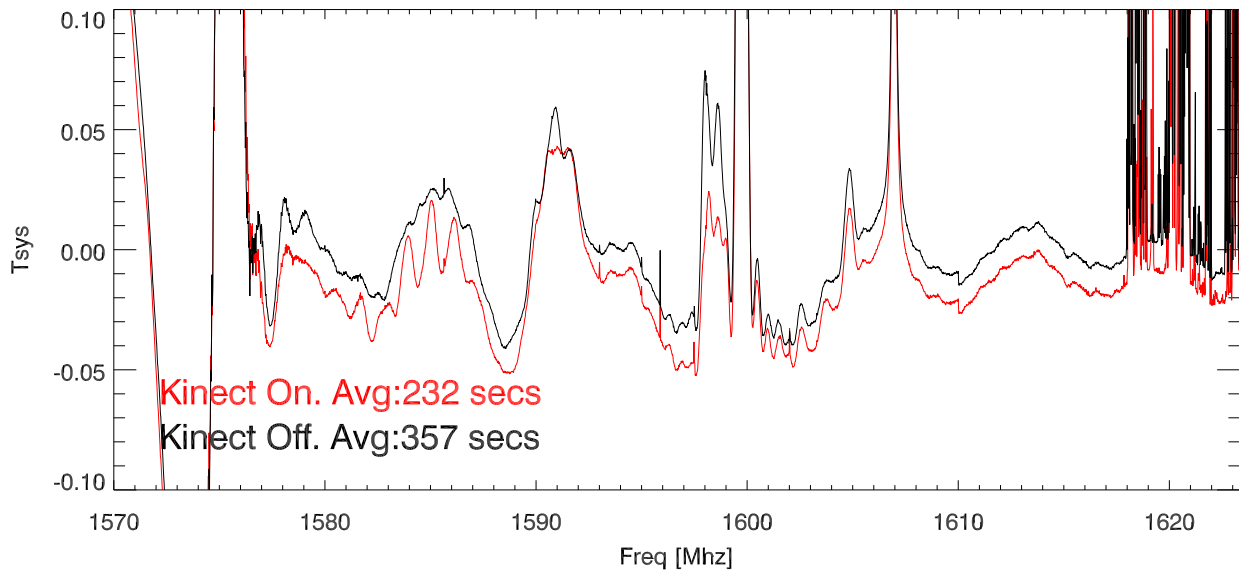

18may16 lbw track an asteroid Exhibit. Avg spectra Kinect on,off

18may16 lbw track an asteroid Exhibit. Avg spectra Kinect on,off

18may16 lbw track an asteroid Exhibit. Avg spectra Kinect on,off

Total Pwr (1650.1 to 1670. Mhz) vs time