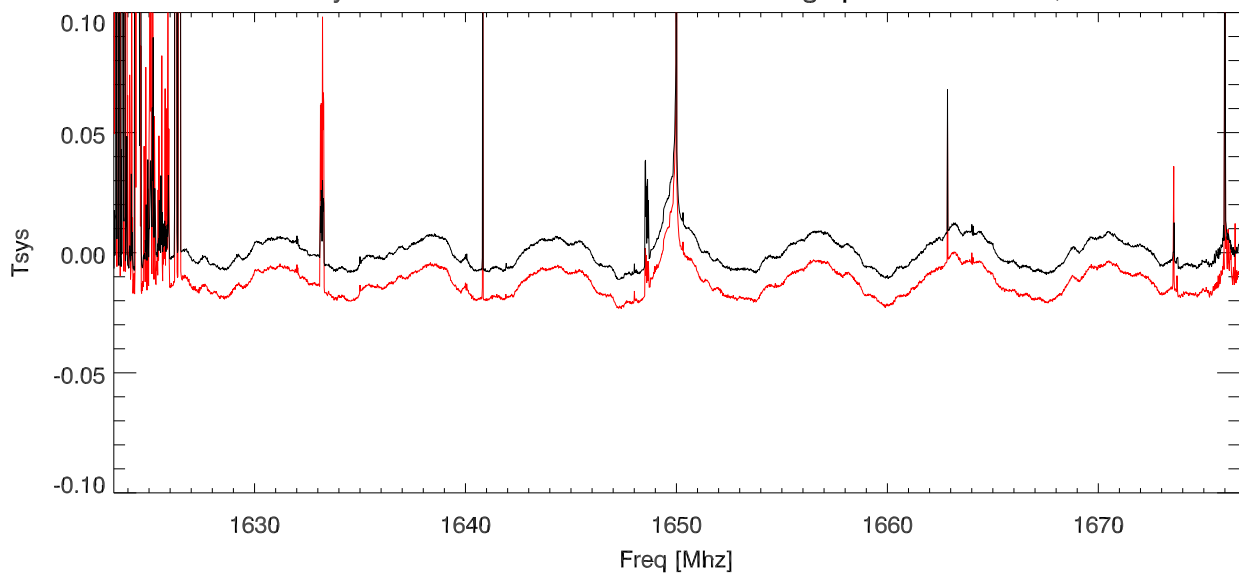

18may16 lbw track an asteroid Exhibit. Avg spectra Kinect on,off

18may16 lbw track an asteroid Exhibit. Avg spectra Kinect on,off

18may16 lbw track an asteroid Exhibit. Avg spectra Kinect on,off

Total Pwr (1650.1 to 1670. Mhz) vs time