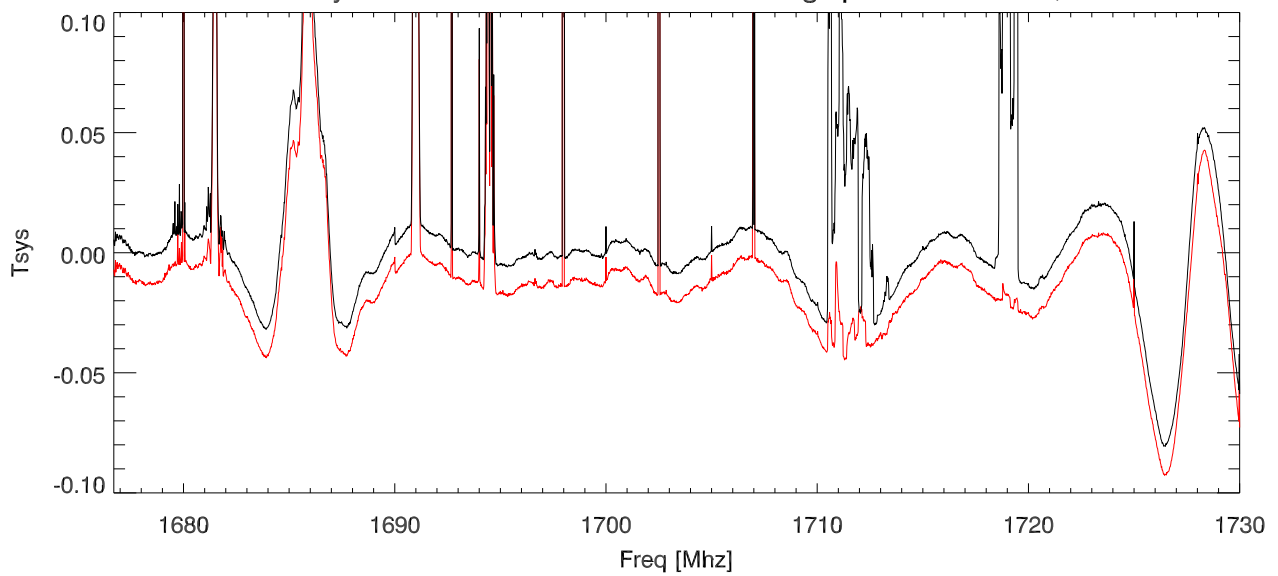

18may16 lbw track an asteroid Exhibit. Avg spectra Kinect on,off

18may16 lbw track an asteroid Exhibit. Avg spectra Kinect on,off

18may16 lbw track an asteroid Exhibit. Avg spectra Kinect on,off

Total Pwr (1650.1 to 1670. Mhz) vs time