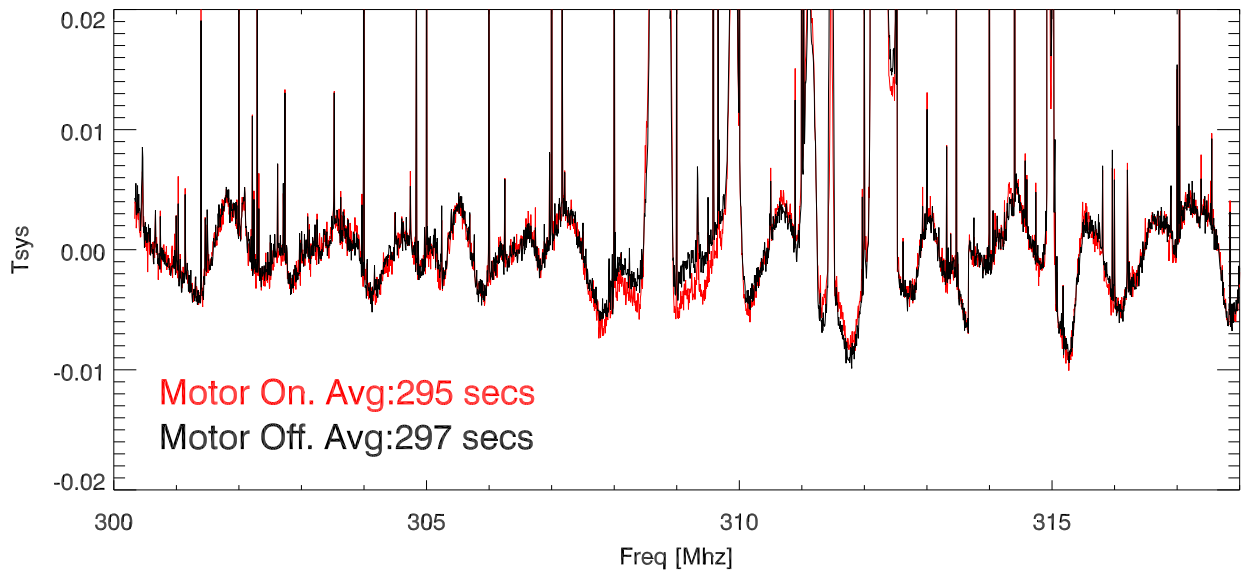

18may16 327 Crater Exhibit motor. Avg spectra on,off

18may16 327 Crater Exhibit motor. Avg spectra on,off

18may16 327 Crater Exhibit motor. Avg spectra on,off

Total Pwr (330.5 to 338 Mhz) vs time