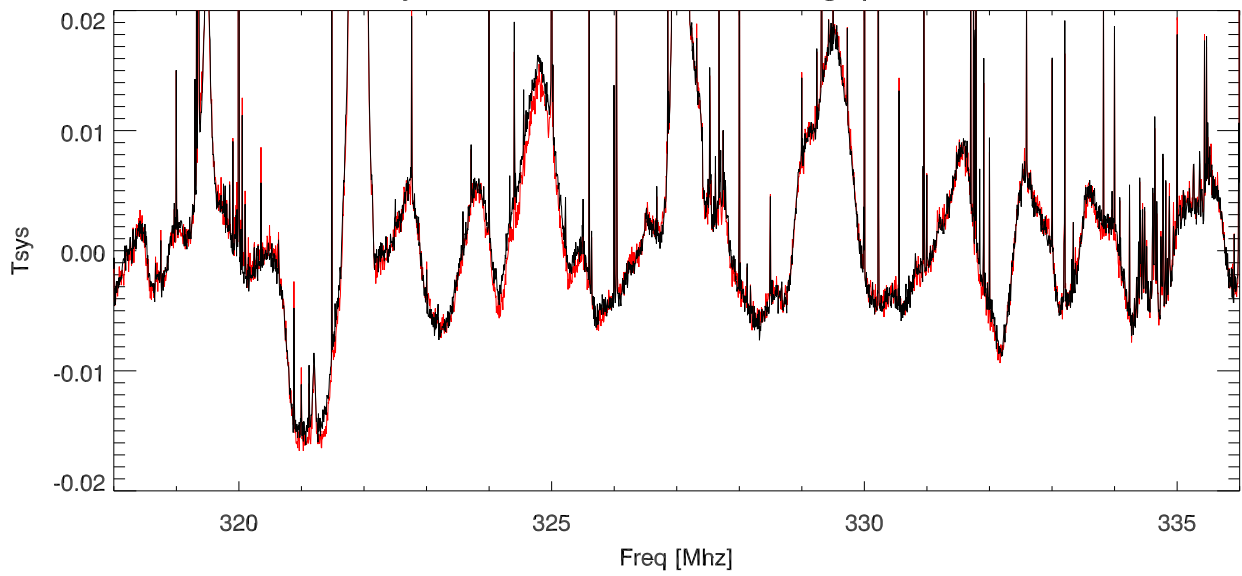

18may16 327 Crater Exhibit motor. Avg spectra on,off

18may16 327 Crater Exhibit motor. Avg spectra on,off

18may16 327 Crater Exhibit motor. Avg spectra on,off

Total Pwr (330.5 to 338 Mhz) vs time