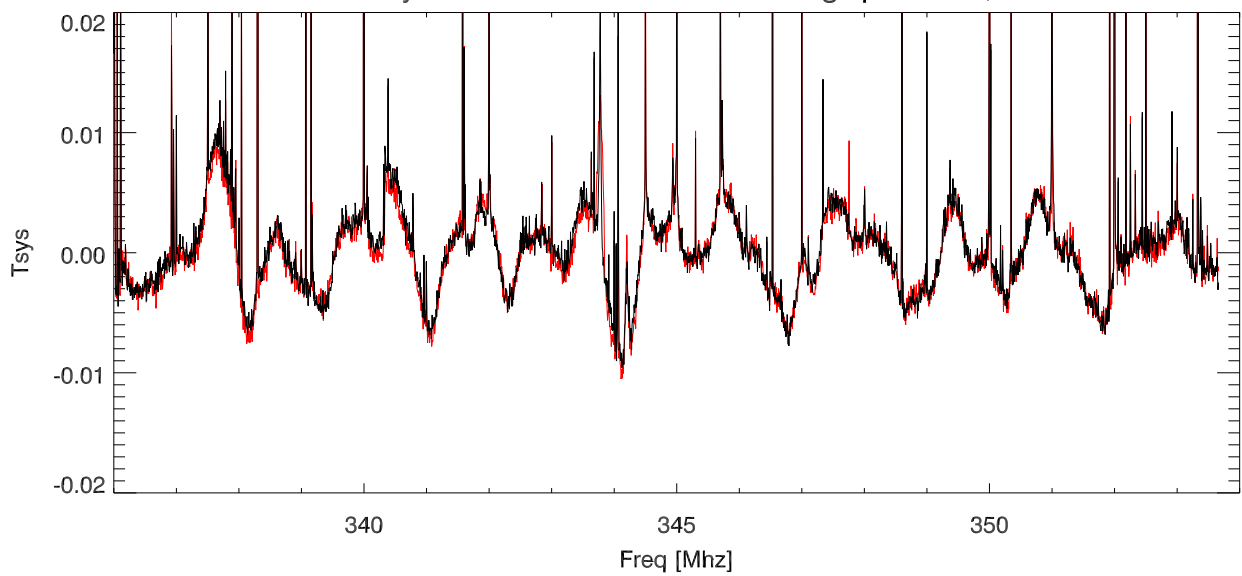

18may16 327 Crater Exhibit motor. Avg spectra on,off

18may16 327 Crater Exhibit motor. Avg spectra on,off

18may16 327 Crater Exhibit motor. Avg spectra on,off

Total Pwr (330.5 to 338 Mhz) vs time