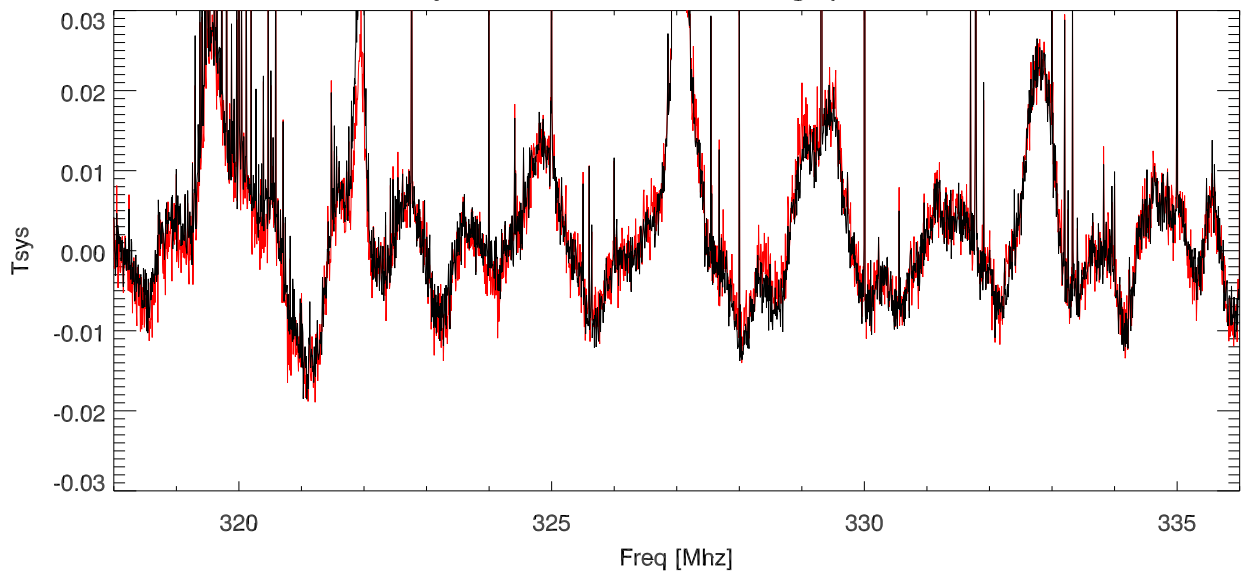

09may16 AO model az motor. Avg spectra on,off

09may16 AO model az motor. Avg spectra on,off

09may16 AO model az motor. Avg spectra on,off

Total Pwr (330.5 to 338 Mhz) vs time