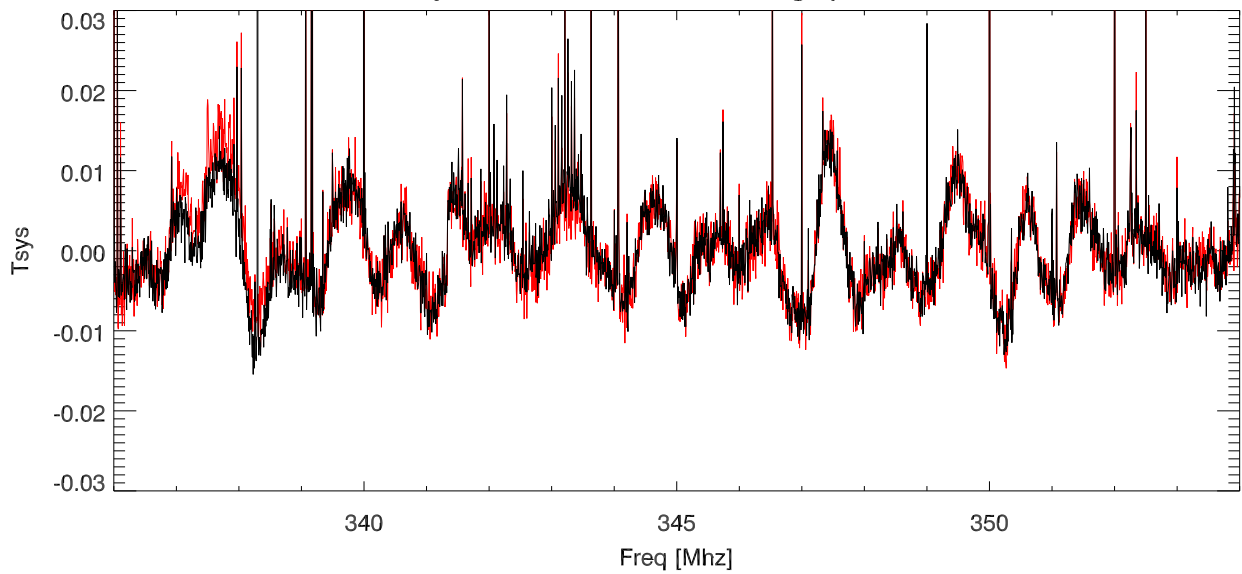

09may16 AO model az motor. Avg spectra on,off

09may16 AO model az motor. Avg spectra on,off

09may16 AO model az motor. Avg spectra on,off

Total Pwr (330.5 to 338 Mhz) vs time