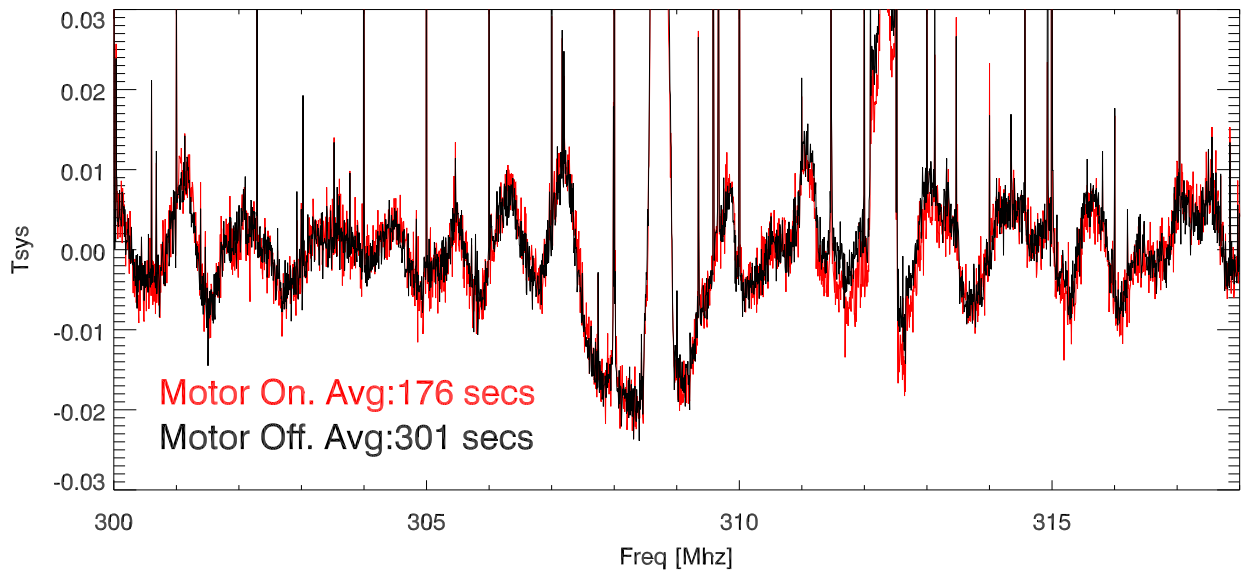

09may16 AO model az motor. Avg spectra on,off

09may16 AO model az motor. Avg spectra on,off

09may16 AO model az motor. Avg spectra on,off

Total Pwr (330.5 to 338 Mhz) vs time