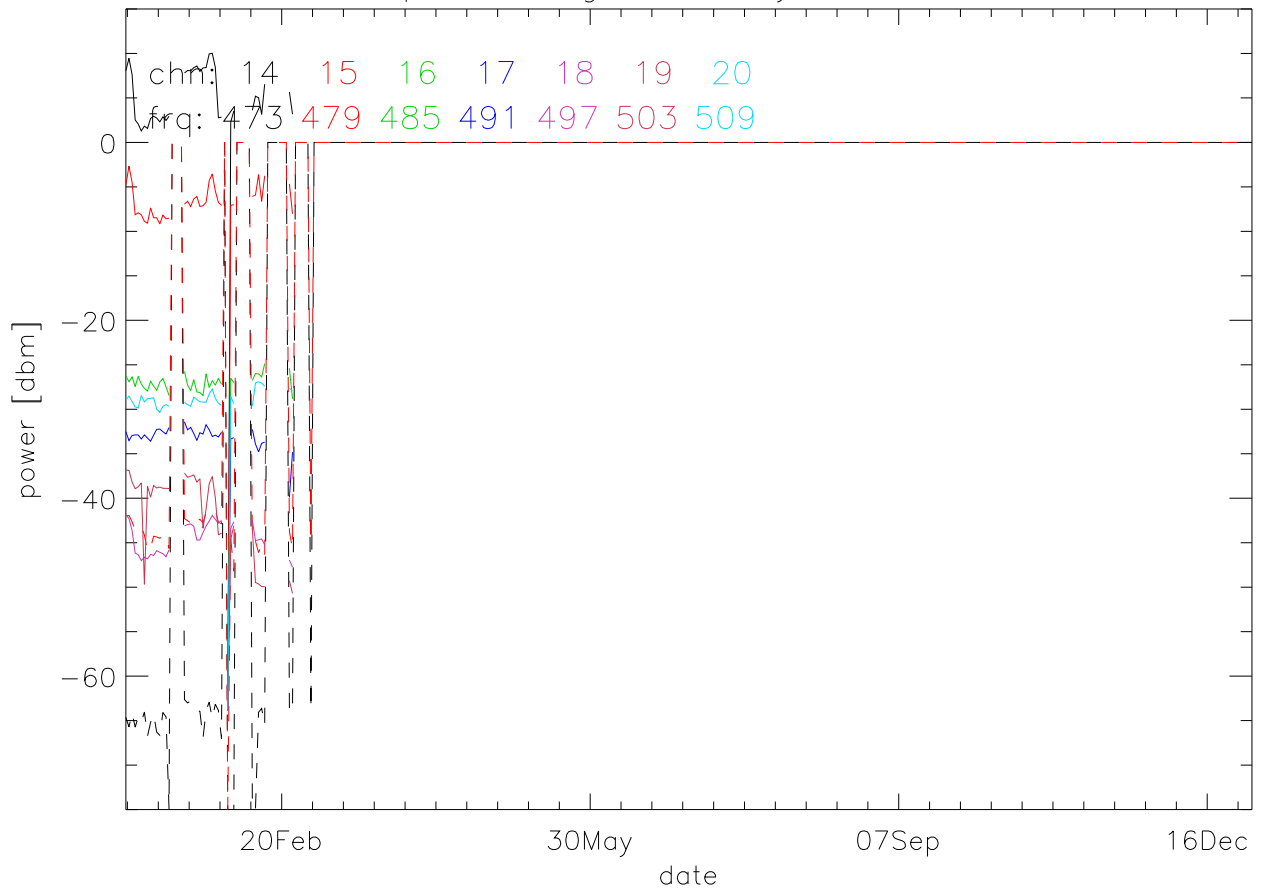

TV stations hilltopMonitoring 2020:daily median. 550Mhz RfiBand

TV stations hilltopMonitoring 2020:daily median. 550Mhz RfiBand

TV stations hilltopMonitoring 2020:daily median. 550Mhz RfiBand

TV stations hilltopMonitoring 2020:daily median. 550Mhz RfiBand