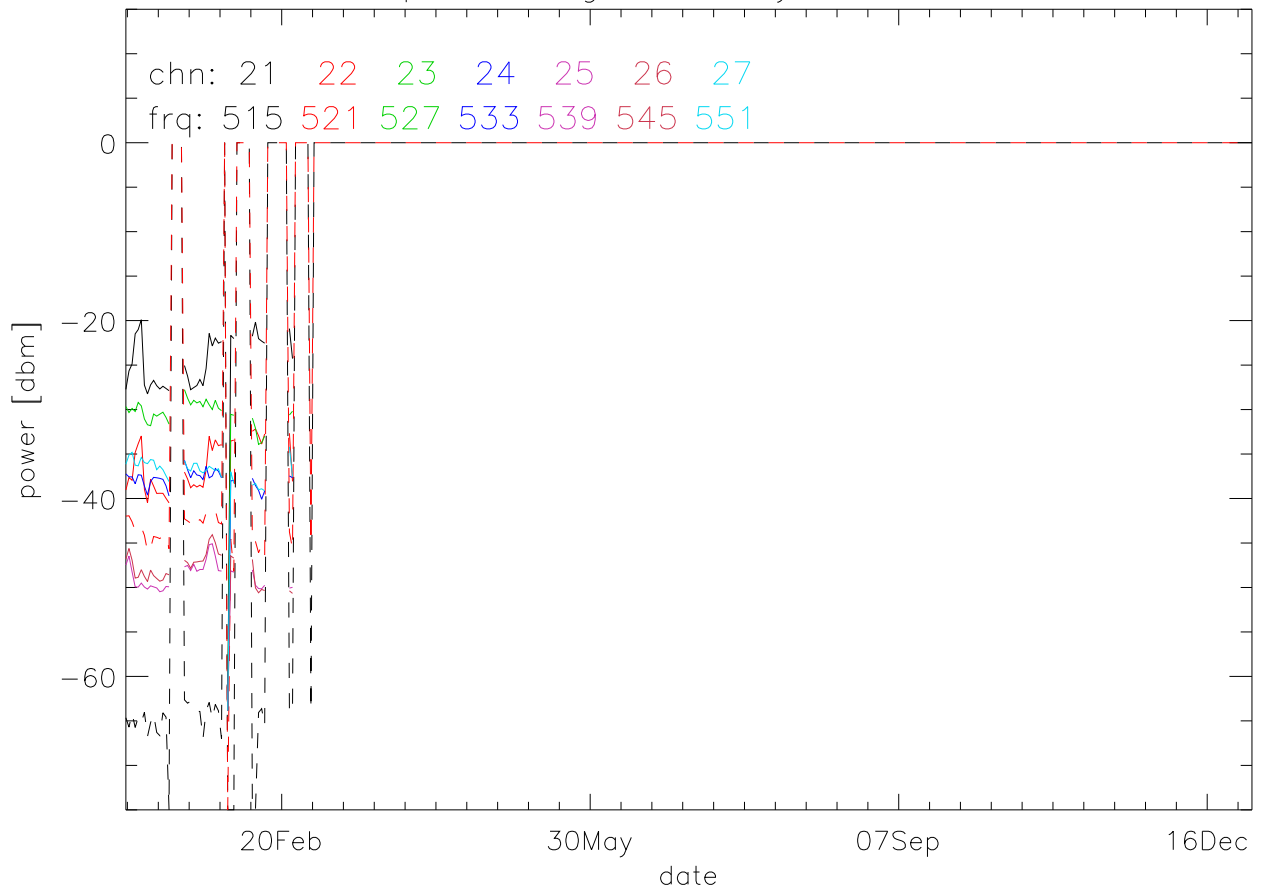

TV stations hilltopMonitoring 2020:daily median. 550Mhz RfiBand

TV stations hilltopMonitoring 2020:daily median. 550Mhz RfiBand

TV stations hilltopMonitoring 2020:daily median. 550Mhz RfiBand

TV stations hilltopMonitoring 2020:daily median. 550Mhz RfiBand