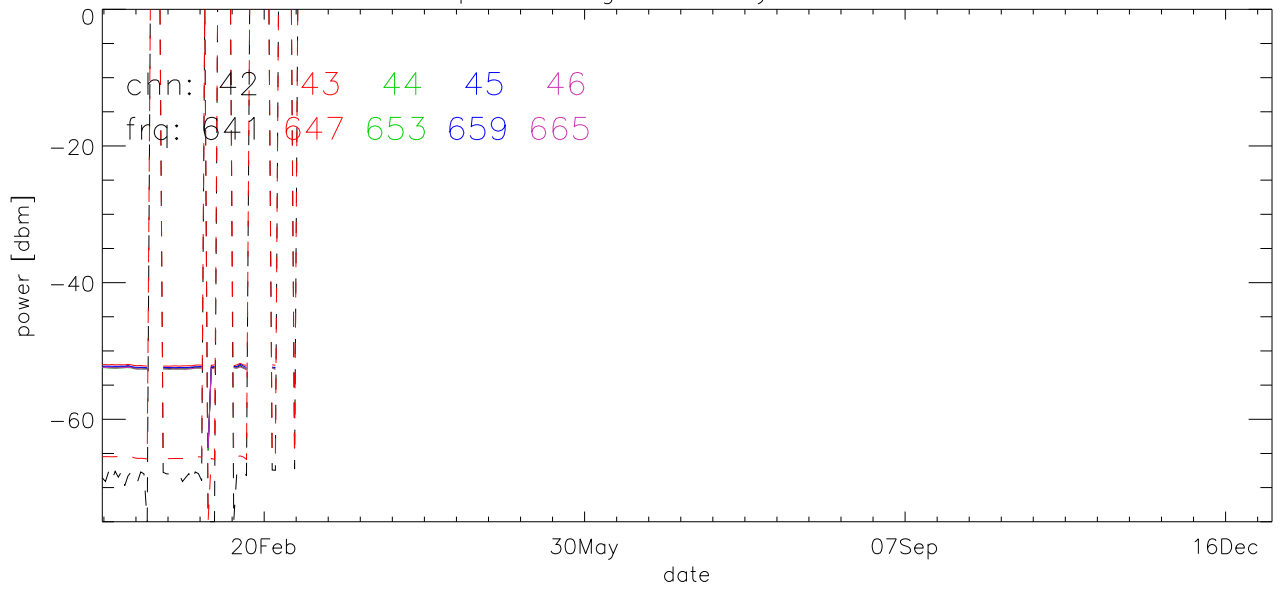

TV stations hilltopMonitoring 2020:daily median. 550Mhz RfiBand

TV stations hilltopMonitoring 2020:daily median. 550Mhz RfiBand

TV stations hilltopMonitoring 2020:daily median. 550Mhz RfiBand

TV stations hilltopMonitoring 2020:daily median. 550Mhz RfiBand

TV stations hilltopMonitoring 2020:daily median. 725Mhz RfiBand

TV stations hilltopMonitoring 2020:daily median. 725Mhz RfiBand