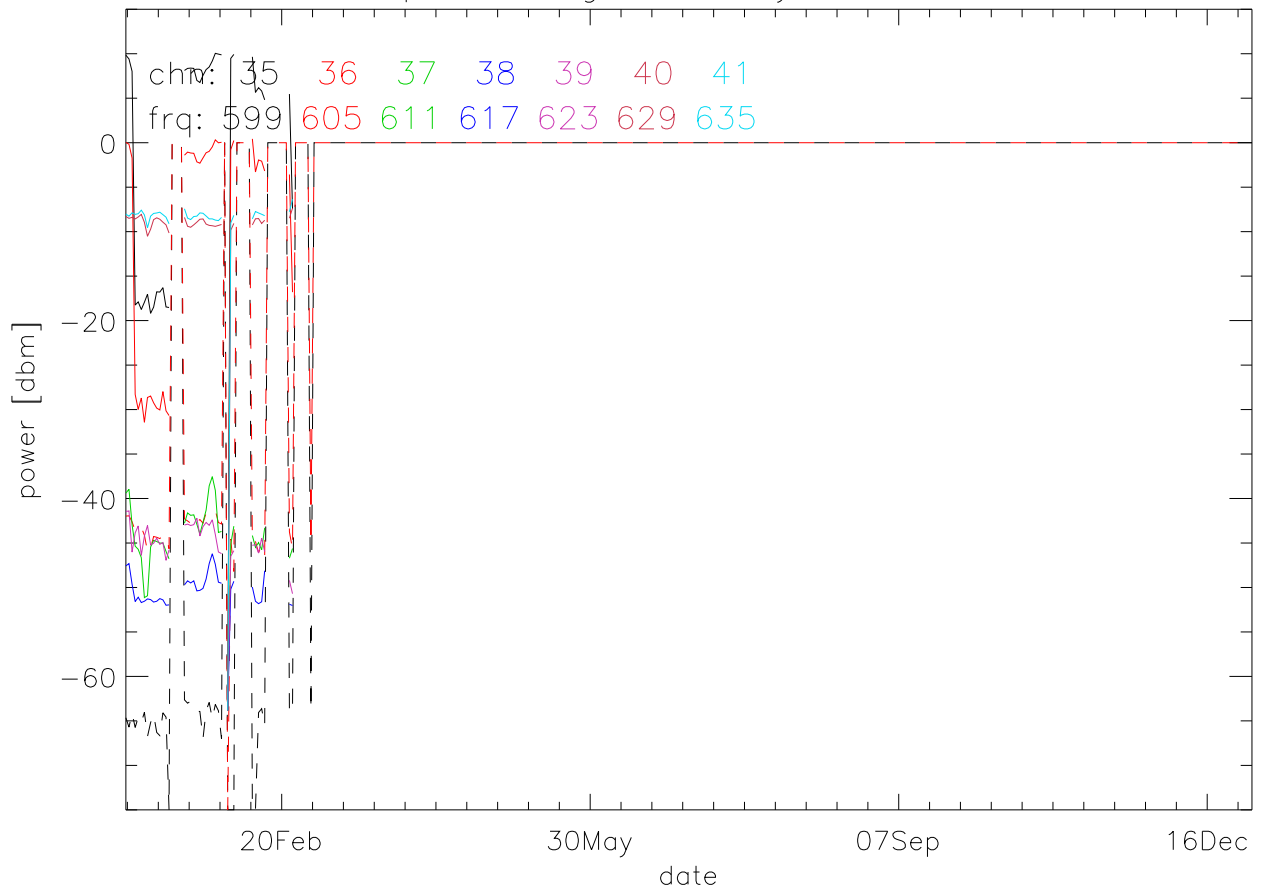

TV stations hilltopMonitoring 2020:daily median. 550Mhz RfiBand

TV stations hilltopMonitoring 2020:daily median. 550Mhz RfiBand

TV stations hilltopMonitoring 2020:daily median. 550Mhz RfiBand

TV stations hilltopMonitoring 2020:daily median. 550Mhz RfiBand