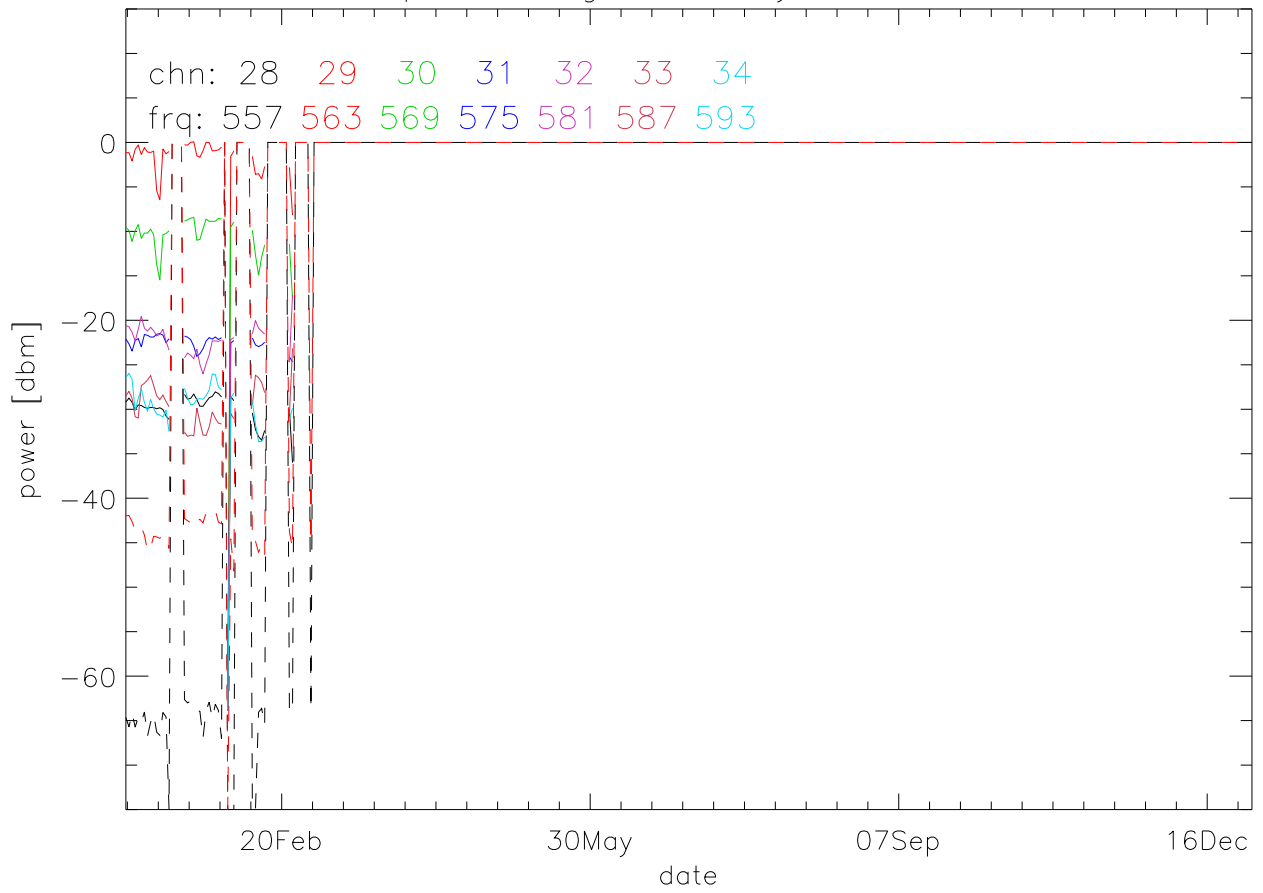

TV stations hilltopMonitoring 2020:daily median. 550Mhz RfiBand

TV stations hilltopMonitoring 2020:daily median. 550Mhz RfiBand

TV stations hilltopMonitoring 2020:daily median. 550Mhz RfiBand

TV stations hilltopMonitoring 2020:daily median. 550Mhz RfiBand

TV stations hilltopMonitoring 2020:daily median. 725Mhz RfiBand

TV stations hilltopMonitoring 2020:daily median. 725Mhz RfiBand