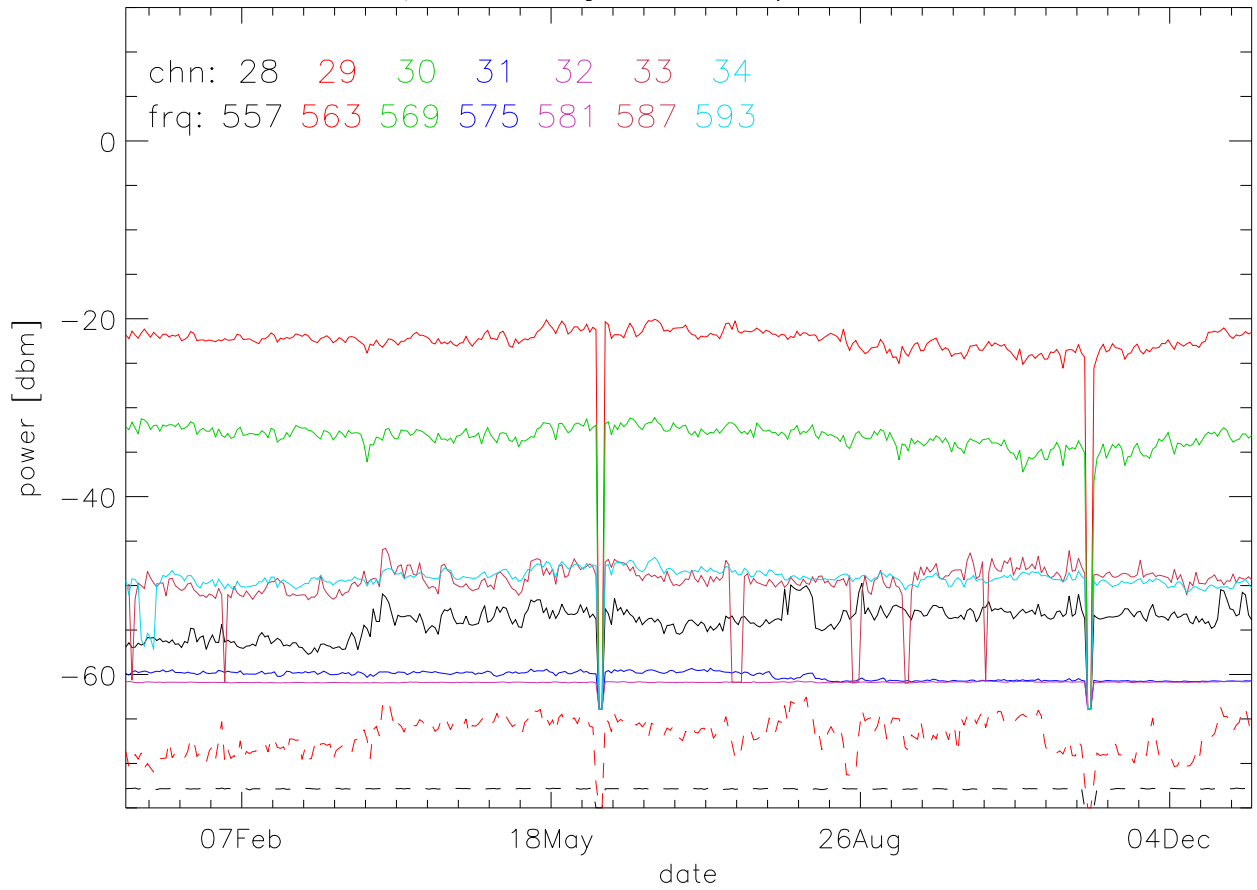

TV stations hilltopMonitoring 2011:daily median. 550Mhz RfiBand

TV stations hilltopMonitoring 2011:daily median. 550Mhz RfiBand

TV stations hilltopMonitoring 2011:daily median. 550Mhz RfiBand

TV stations hilltopMonitoring 2011:daily median. 550Mhz RfiBand