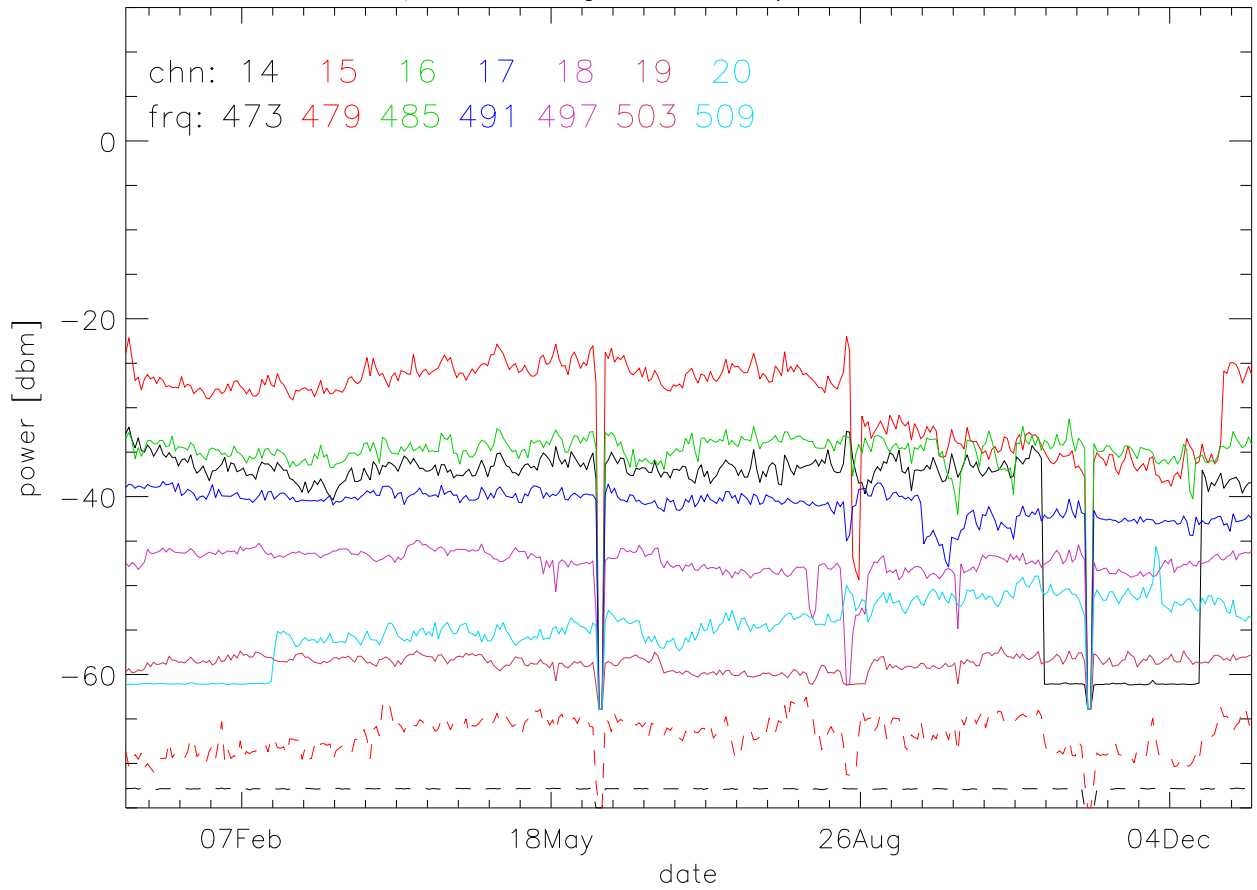

TV stations hilltopMonitoring 2011:daily median. 550Mhz RfiBand

TV stations hilltopMonitoring 2011:daily median. 550Mhz RfiBand

TV stations hilltopMonitoring 2011:daily median. 550Mhz RfiBand

TV stations hilltopMonitoring 2011:daily median. 550Mhz RfiBand