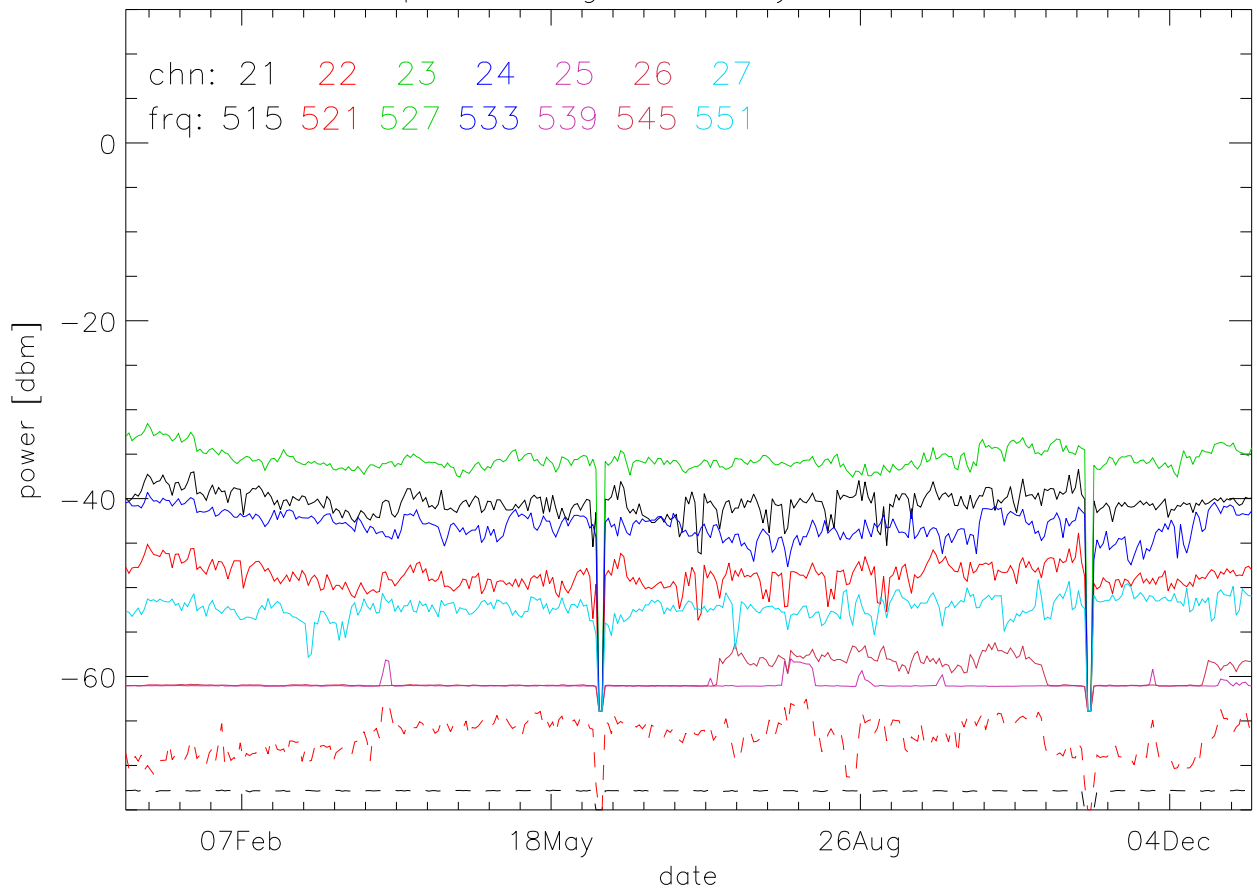

TV stations hilltopMonitoring 2011:daily median. 550Mhz RfiBand

TV stations hilltopMonitoring 2011:daily median. 550Mhz RfiBand

TV stations hilltopMonitoring 2011:daily median. 550Mhz RfiBand

TV stations hilltopMonitoring 2011:daily median. 550Mhz RfiBand