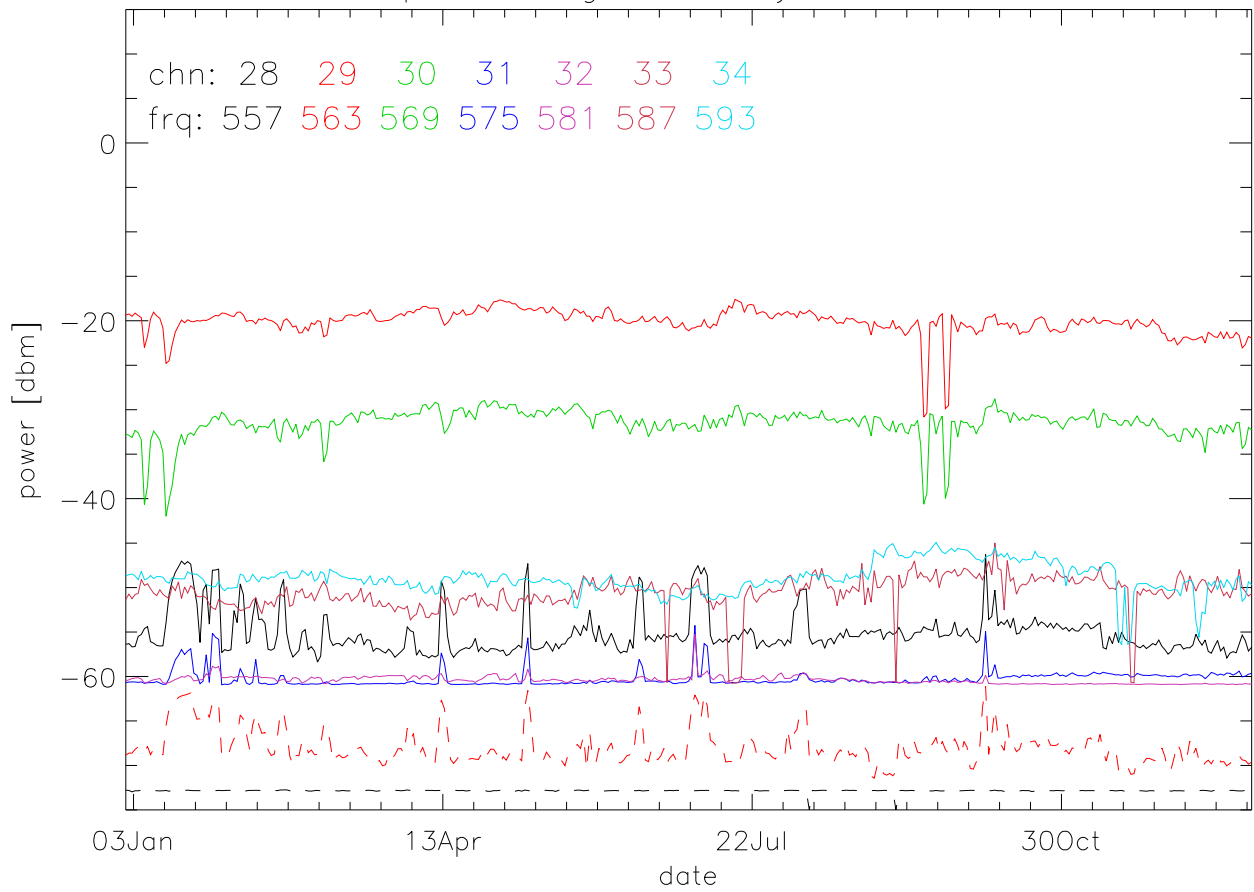

TV stations hilltopMonitoring 2010:daily median. 550Mhz RfiBand

TV stations hilltopMonitoring 2010:daily median. 550Mhz RfiBand

TV stations hilltopMonitoring 2010:daily median. 550Mhz RfiBand

TV stations hilltopMonitoring 2010:daily median. 550Mhz RfiBand