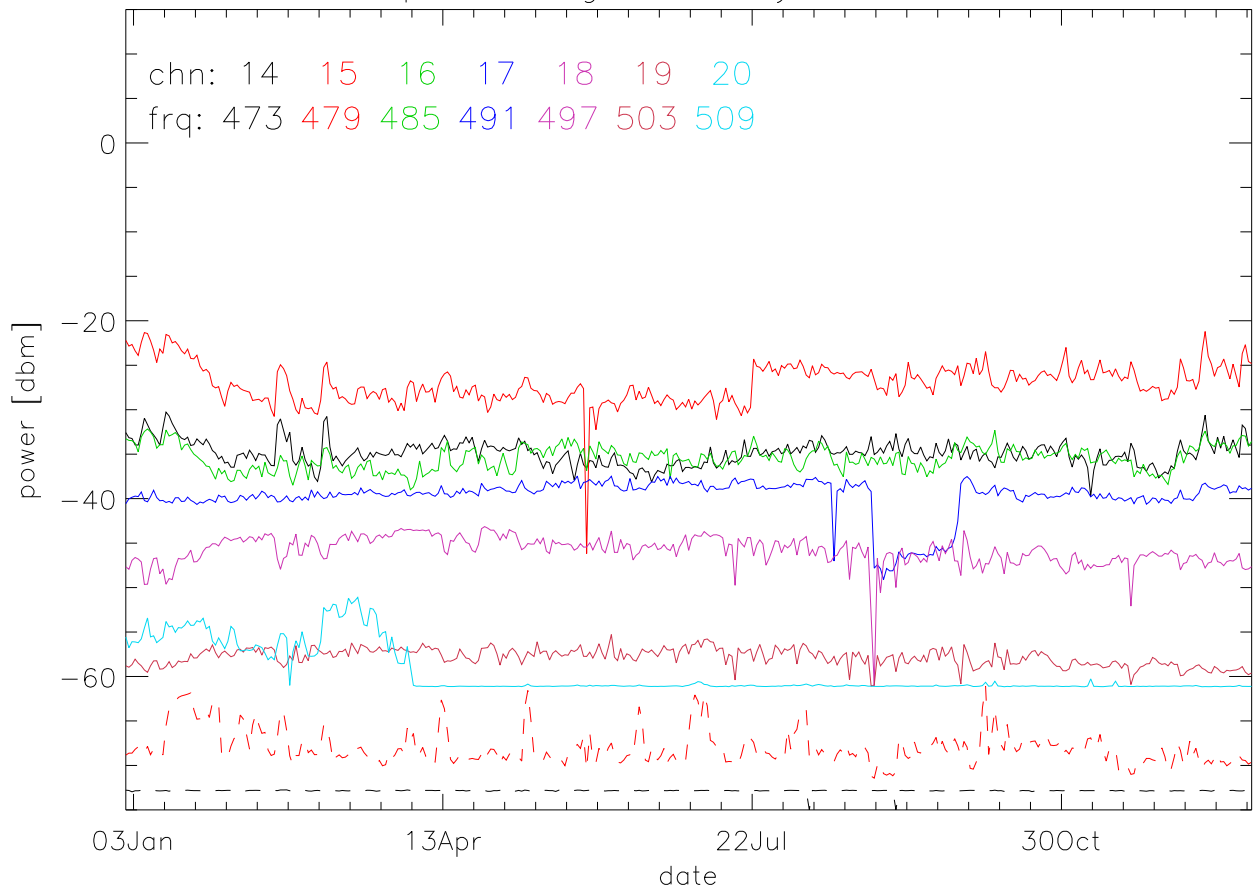

TV stations hilltopMonitoring 2010:daily median. 550Mhz RfiBand

TV stations hilltopMonitoring 2010:daily median. 550Mhz RfiBand

TV stations hilltopMonitoring 2010:daily median. 550Mhz RfiBand

TV stations hilltopMonitoring 2010:daily median. 550Mhz RfiBand