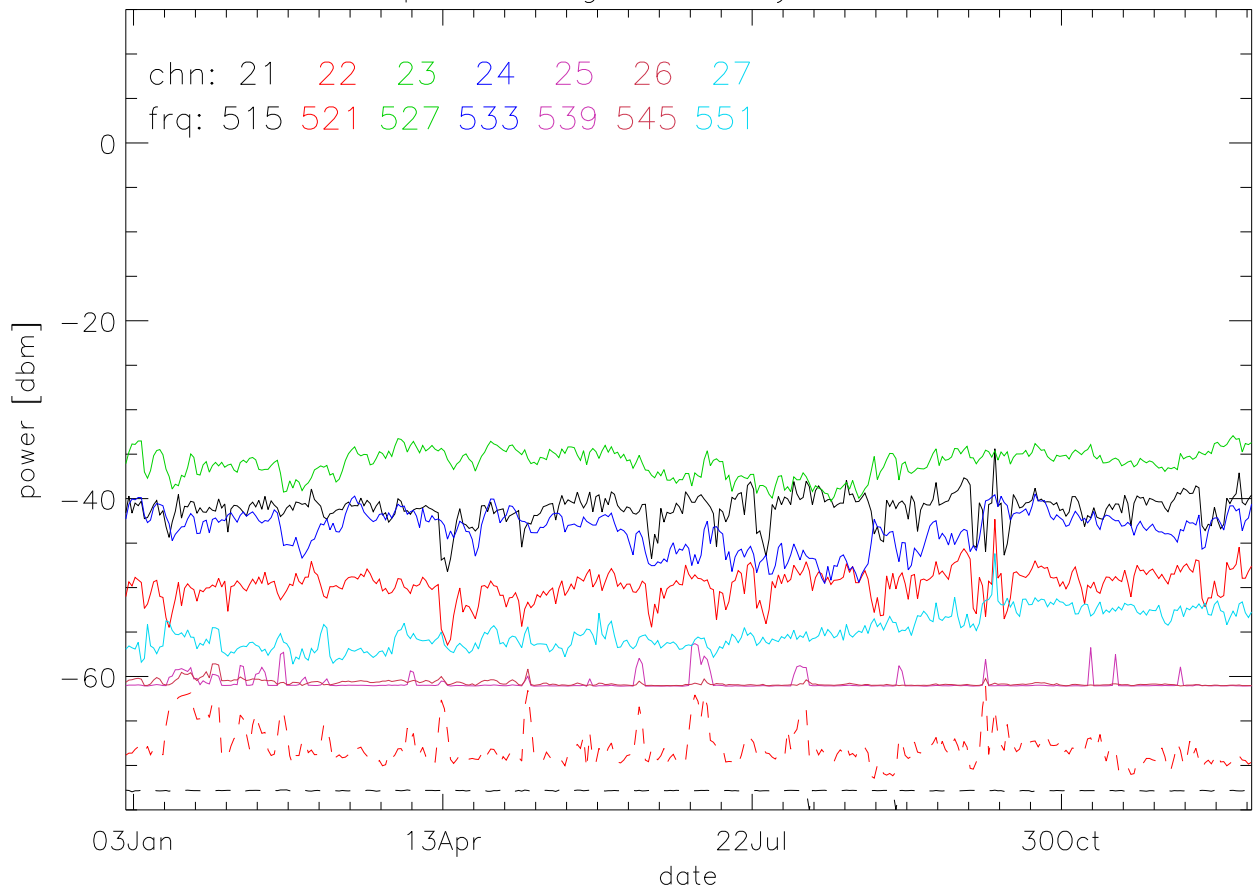

TV stations hilltopMonitoring 2010:daily median. 550Mhz RfiBand

TV stations hilltopMonitoring 2010:daily median. 550Mhz RfiBand

TV stations hilltopMonitoring 2010:daily median. 550Mhz RfiBand

TV stations hilltopMonitoring 2010:daily median. 550Mhz RfiBand