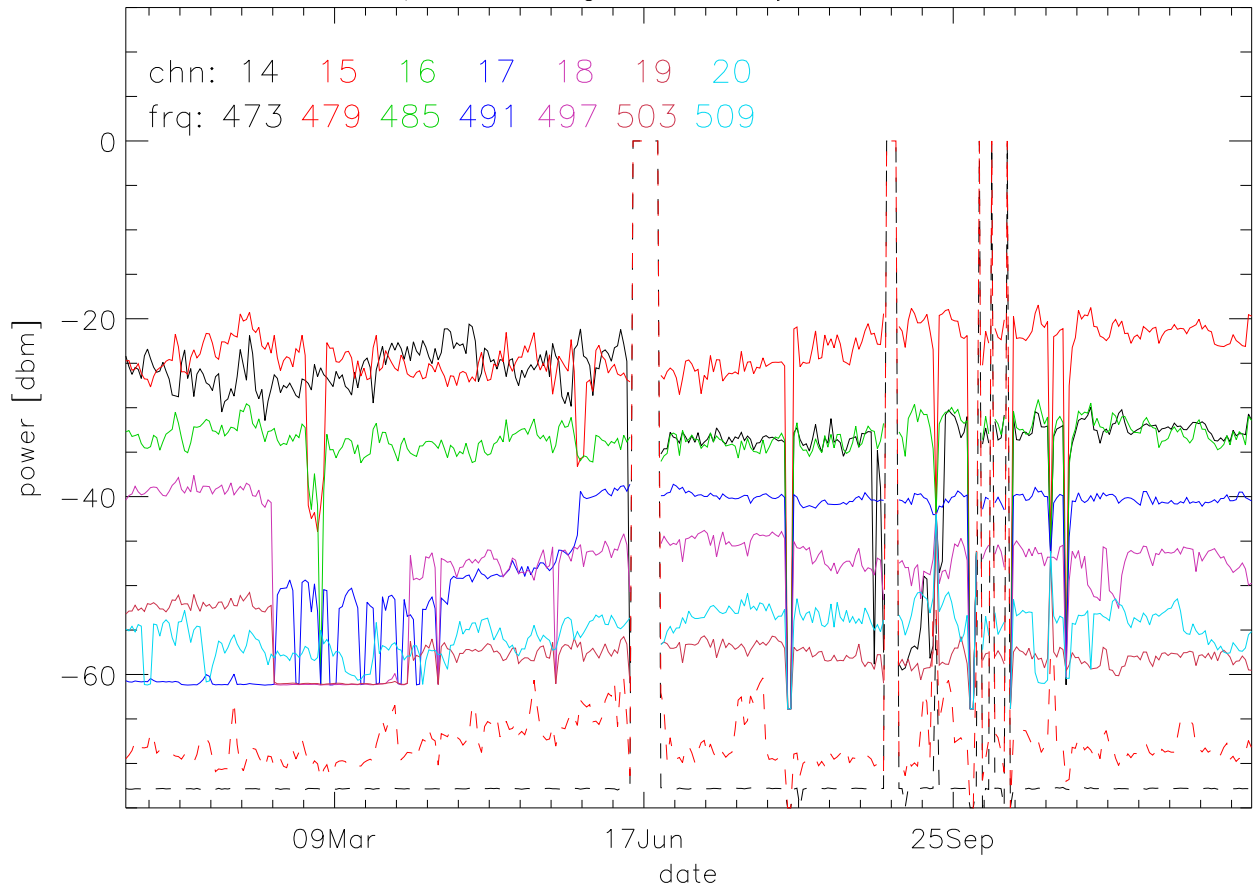

TV stations hilltopMonitoring 2009:daily median. 550Mhz RfiBand

TV stations hilltopMonitoring 2009:daily median. 550Mhz RfiBand

TV stations hilltopMonitoring 2009:daily median. 550Mhz RfiBand

TV stations hilltopMonitoring 2009:daily median. 550Mhz RfiBand

TV stations hilltopMonitoring 2009:daily median. 725Mhz RfiBand

TV stations hilltopMonitoring 2009:daily median. 725Mhz RfiBand