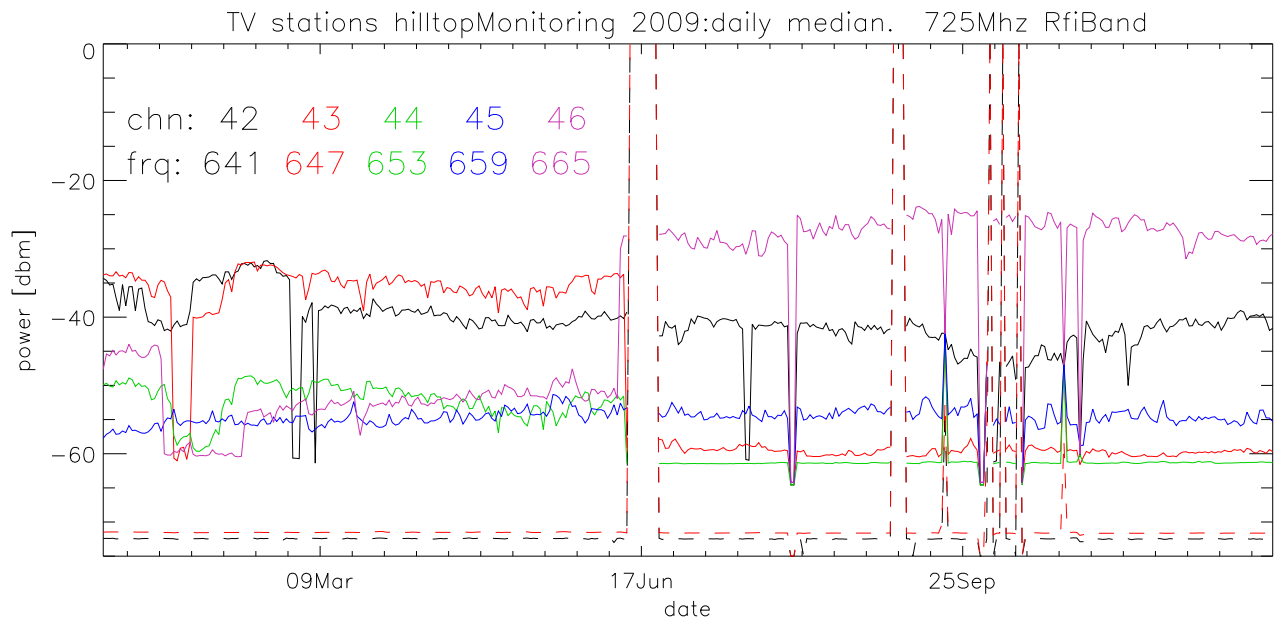

TV stations hilltopMonitoring 2009:daily median. 550Mhz RfiBand

TV stations hilltopMonitoring 2009:daily median. 550Mhz RfiBand

TV stations hilltopMonitoring 2009:daily median. 550Mhz RfiBand

TV stations hilltopMonitoring 2009:daily median. 550Mhz RfiBand

TV stations hilltopMonitoring 2009:daily median. 725Mhz RfiBand

TV stations hilltopMonitoring 2009:daily median. 725Mhz RfiBand