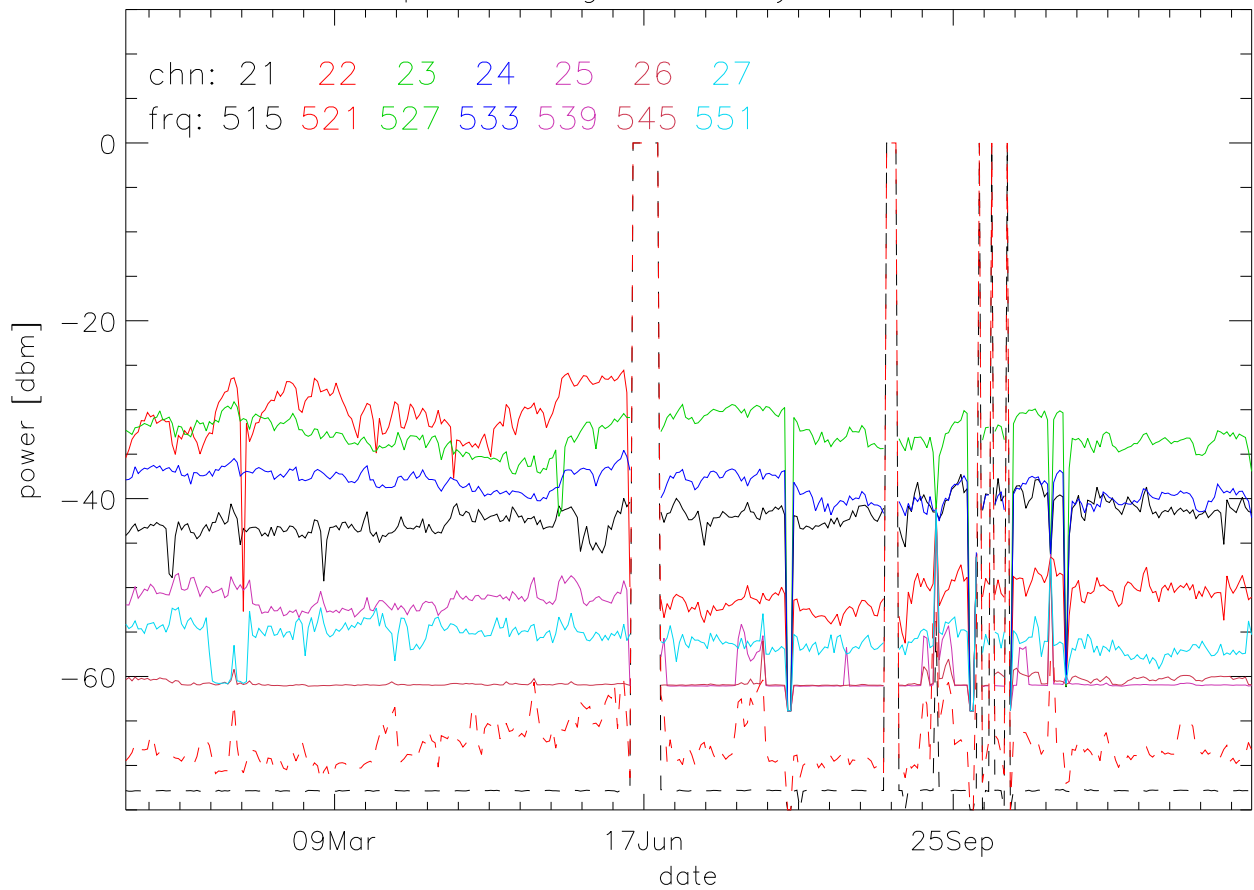

TV stations hilltopMonitoring 2009:daily median. 550Mhz RfiBand

TV stations hilltopMonitoring 2009:daily median. 550Mhz RfiBand

TV stations hilltopMonitoring 2009:daily median. 550Mhz RfiBand

TV stations hilltopMonitoring 2009:daily median. 550Mhz RfiBand

TV stations hilltopMonitoring 2009:daily median. 725Mhz RfiBand

TV stations hilltopMonitoring 2009:daily median. 725Mhz RfiBand