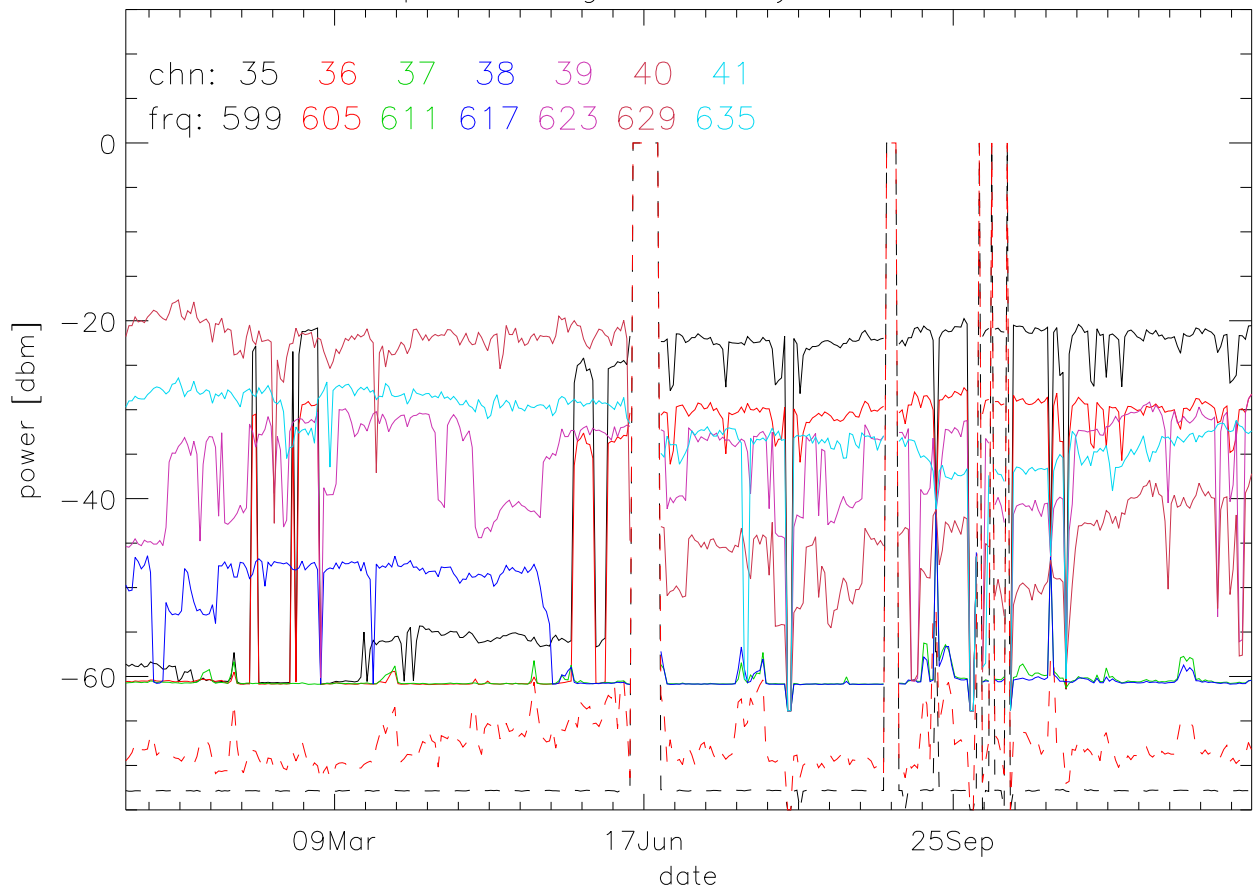

TV stations hilltopMonitoring 2009:daily median. 550Mhz RfiBand

TV stations hilltopMonitoring 2009:daily median. 550Mhz RfiBand

TV stations hilltopMonitoring 2009:daily median. 550Mhz RfiBand

TV stations hilltopMonitoring 2009:daily median. 550Mhz RfiBand

TV stations hilltopMonitoring 2009:daily median. 725Mhz RfiBand

TV stations hilltopMonitoring 2009:daily median. 725Mhz RfiBand