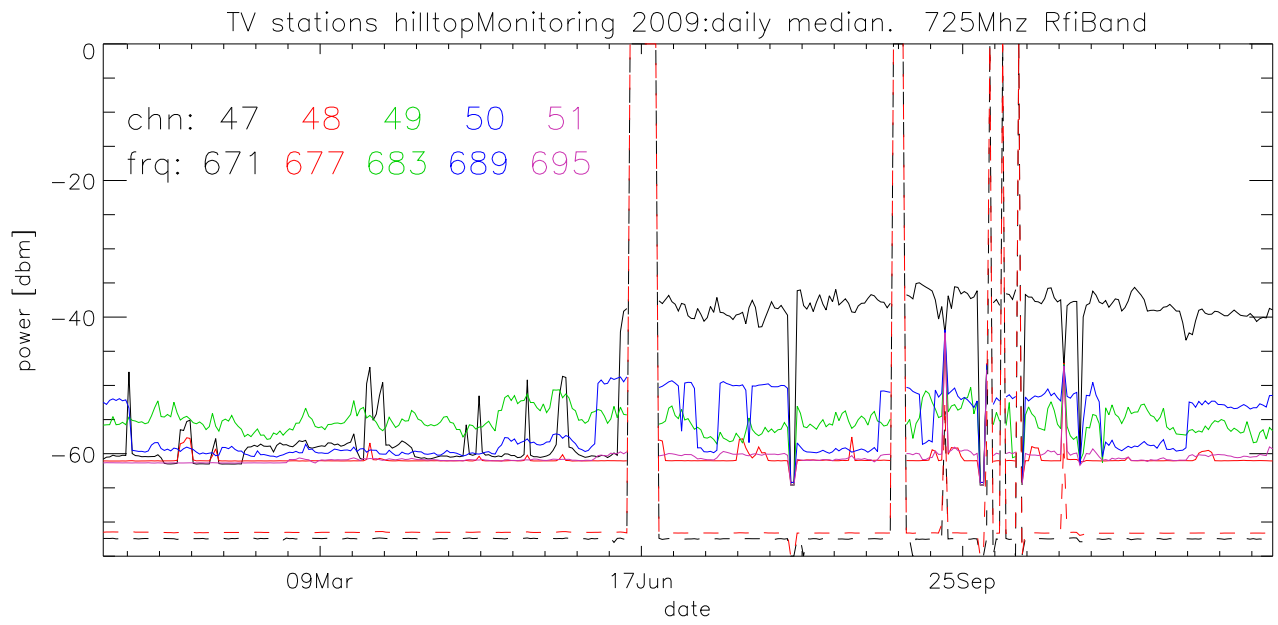

TV stations hilltopMonitoring 2009:daily median. 550Mhz RfiBand

TV stations hilltopMonitoring 2009:daily median. 550Mhz RfiBand

TV stations hilltopMonitoring 2009:daily median. 550Mhz RfiBand

TV stations hilltopMonitoring 2009:daily median. 550Mhz RfiBand

TV stations hilltopMonitoring 2009:daily median. 725Mhz RfiBand

TV stations hilltopMonitoring 2009:daily median. 725Mhz RfiBand