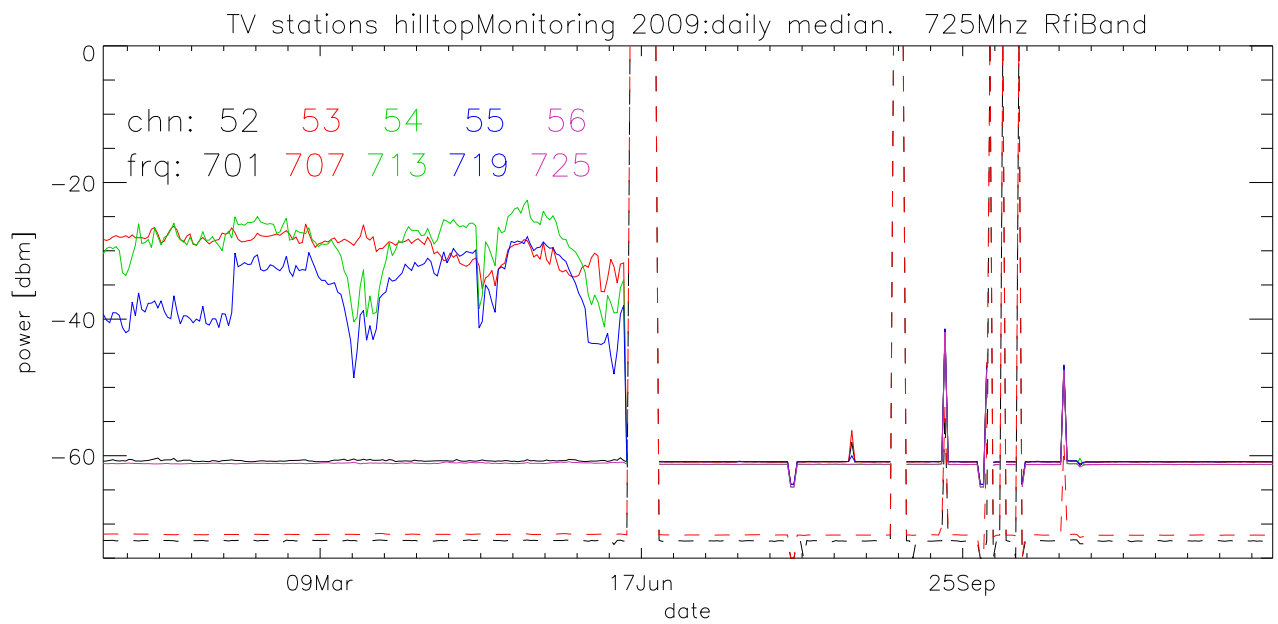

TV stations hilltopMonitoring 2009:daily median. 550Mhz RfiBand

TV stations hilltopMonitoring 2009:daily median. 550Mhz RfiBand

TV stations hilltopMonitoring 2009:daily median. 550Mhz RfiBand

TV stations hilltopMonitoring 2009:daily median. 550Mhz RfiBand

TV stations hilltopMonitoring 2009:daily median. 725Mhz RfiBand

TV stations hilltopMonitoring 2009:daily median. 725Mhz RfiBand