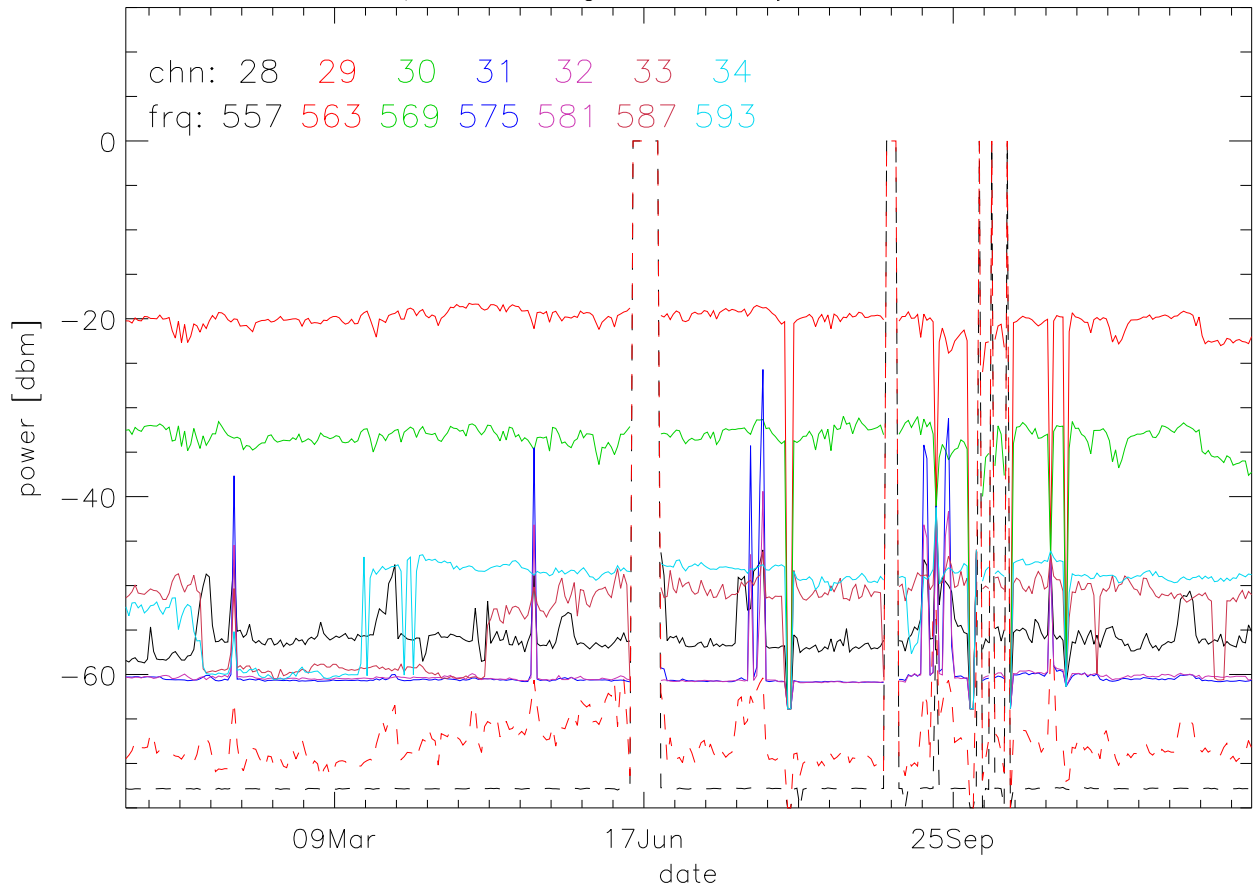

TV stations hilltopMonitoring 2009:daily median. 550Mhz RfiBand

TV stations hilltopMonitoring 2009:daily median. 550Mhz RfiBand

TV stations hilltopMonitoring 2009:daily median. 550Mhz RfiBand

TV stations hilltopMonitoring 2009:daily median. 550Mhz RfiBand

TV stations hilltopMonitoring 2009:daily median. 725Mhz RfiBand

TV stations hilltopMonitoring 2009:daily median. 725Mhz RfiBand