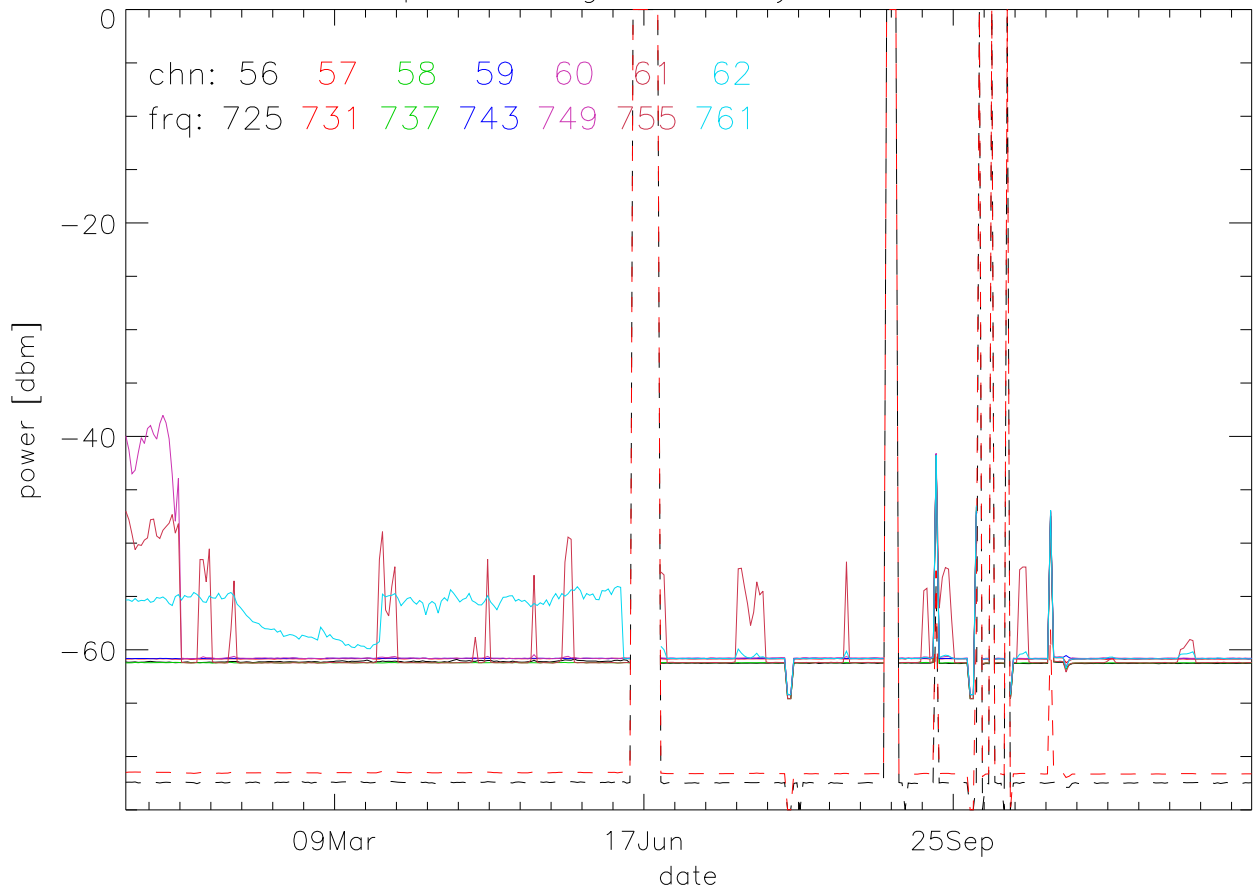

TV stations hilltopMonitoring 2009:daily median. 550Mhz RfiBand

TV stations hilltopMonitoring 2009:daily median. 550Mhz RfiBand

TV stations hilltopMonitoring 2009:daily median. 550Mhz RfiBand

TV stations hilltopMonitoring 2009:daily median. 550Mhz RfiBand

TV stations hilltopMonitoring 2009:daily median. 725Mhz RfiBand

TV stations hilltopMonitoring 2009:daily median. 725Mhz RfiBand