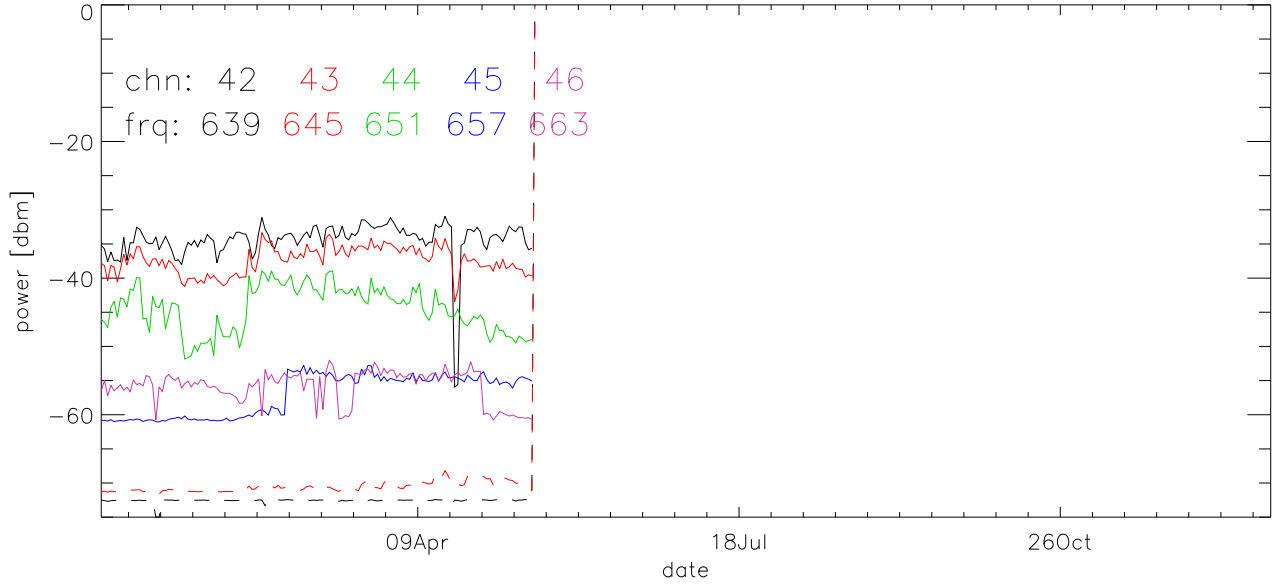

TV stations hilltopMonitoring 2007:daily median. 725Mhz RfiBand

TV stations hilltopMonitoring 2007:daily median. 725Mhz RfiBand