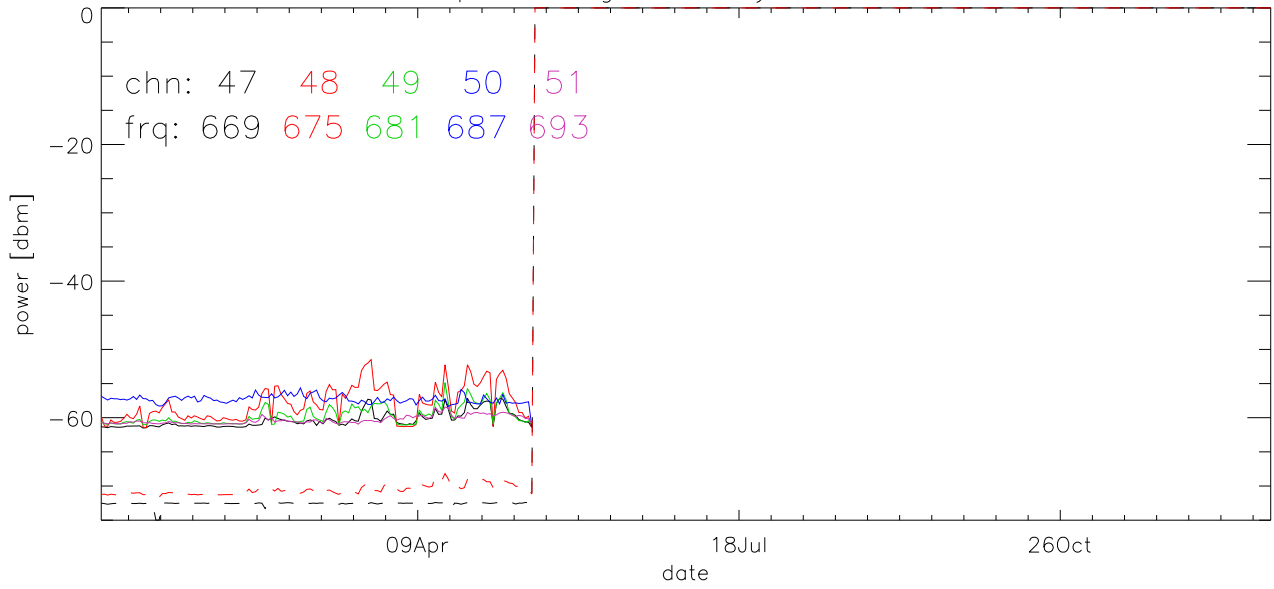

TV stations hilltopMonitoring 2007:daily median. 725Mhz RfiBand

TV stations hilltopMonitoring 2007:daily median. 725Mhz RfiBand