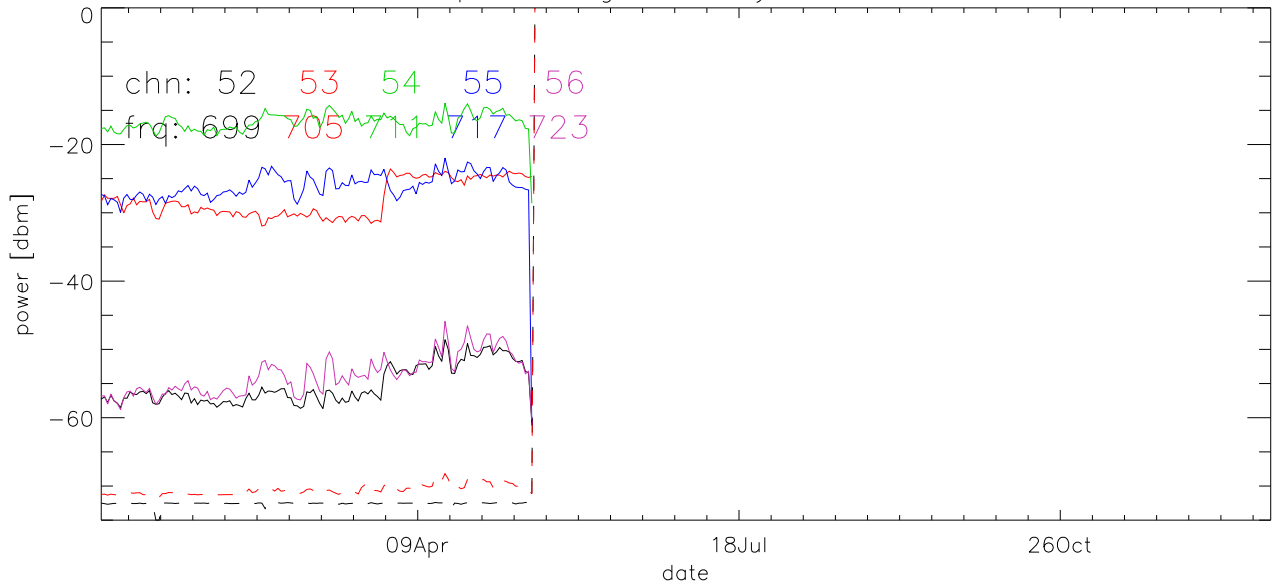

TV stations hilltopMonitoring 2007:daily median. 725Mhz RfiBand

TV stations hilltopMonitoring 2007:daily median. 725Mhz RfiBand