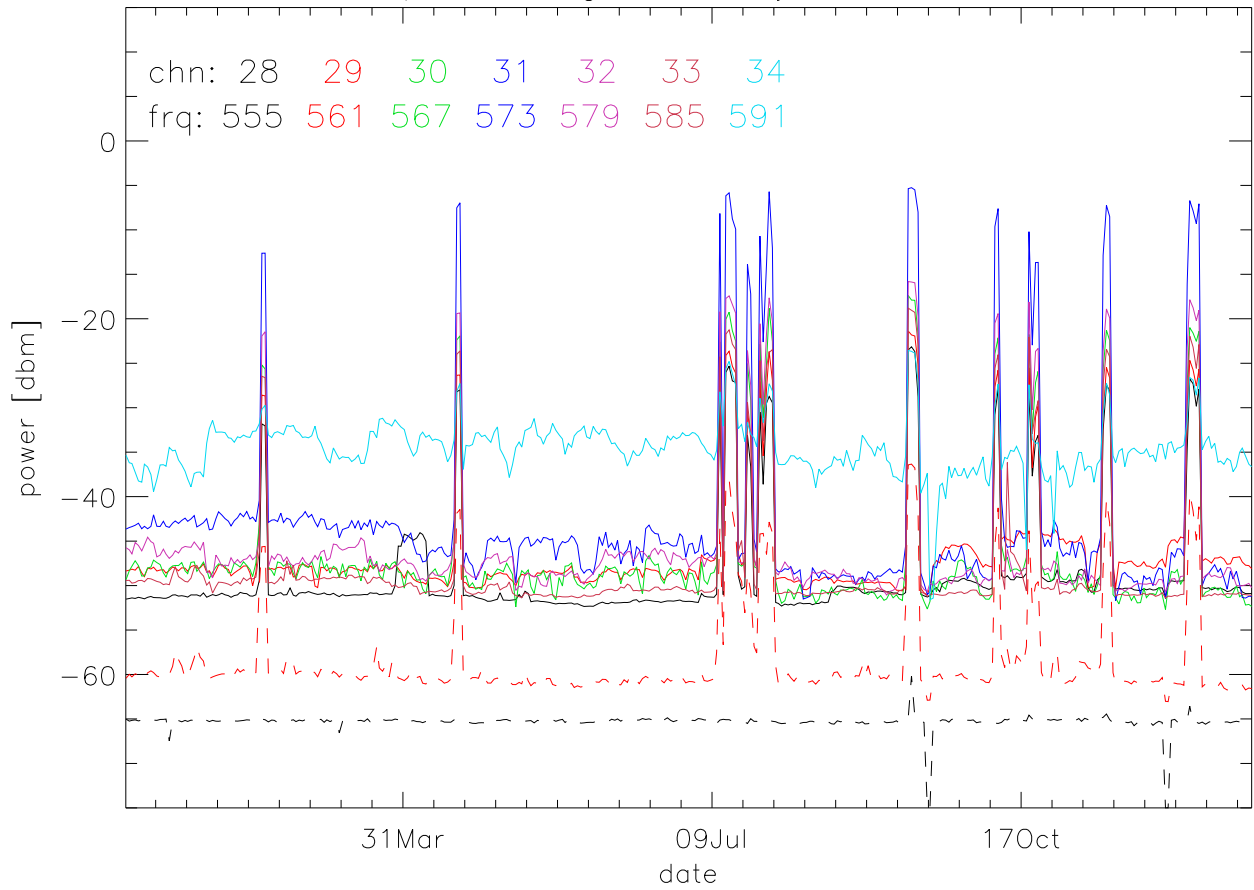

TV stations hilltopMonitoring 2001:daily median. 550Mhz RfiBand

TV stations hilltopMonitoring 2001:daily median. 550Mhz RfiBand

TV stations hilltopMonitoring 2001:daily median. 550Mhz RfiBand

TV stations hilltopMonitoring 2001:daily median. 550Mhz RfiBand

TV stations hilltopMonitoring 2001:daily median. 725Mhz RfiBand

TV stations hilltopMonitoring 2001:daily median. 725Mhz RfiBand