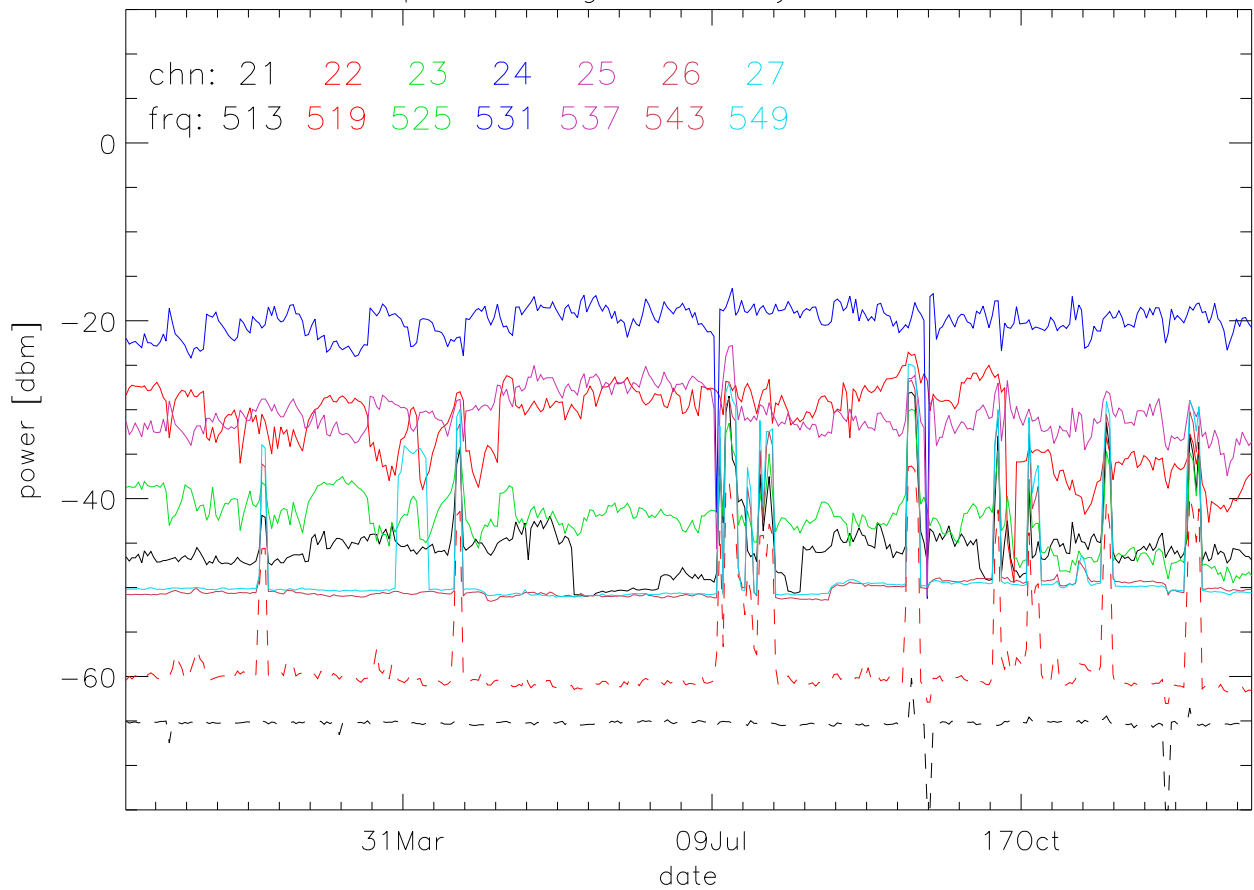

TV stations hilltopMonitoring 2001:daily median. 550Mhz RfiBand

TV stations hilltopMonitoring 2001:daily median. 550Mhz RfiBand

TV stations hilltopMonitoring 2001:daily median. 550Mhz RfiBand

TV stations hilltopMonitoring 2001:daily median. 550Mhz RfiBand

TV stations hilltopMonitoring 2001:daily median. 725Mhz RfiBand

TV stations hilltopMonitoring 2001:daily median. 725Mhz RfiBand