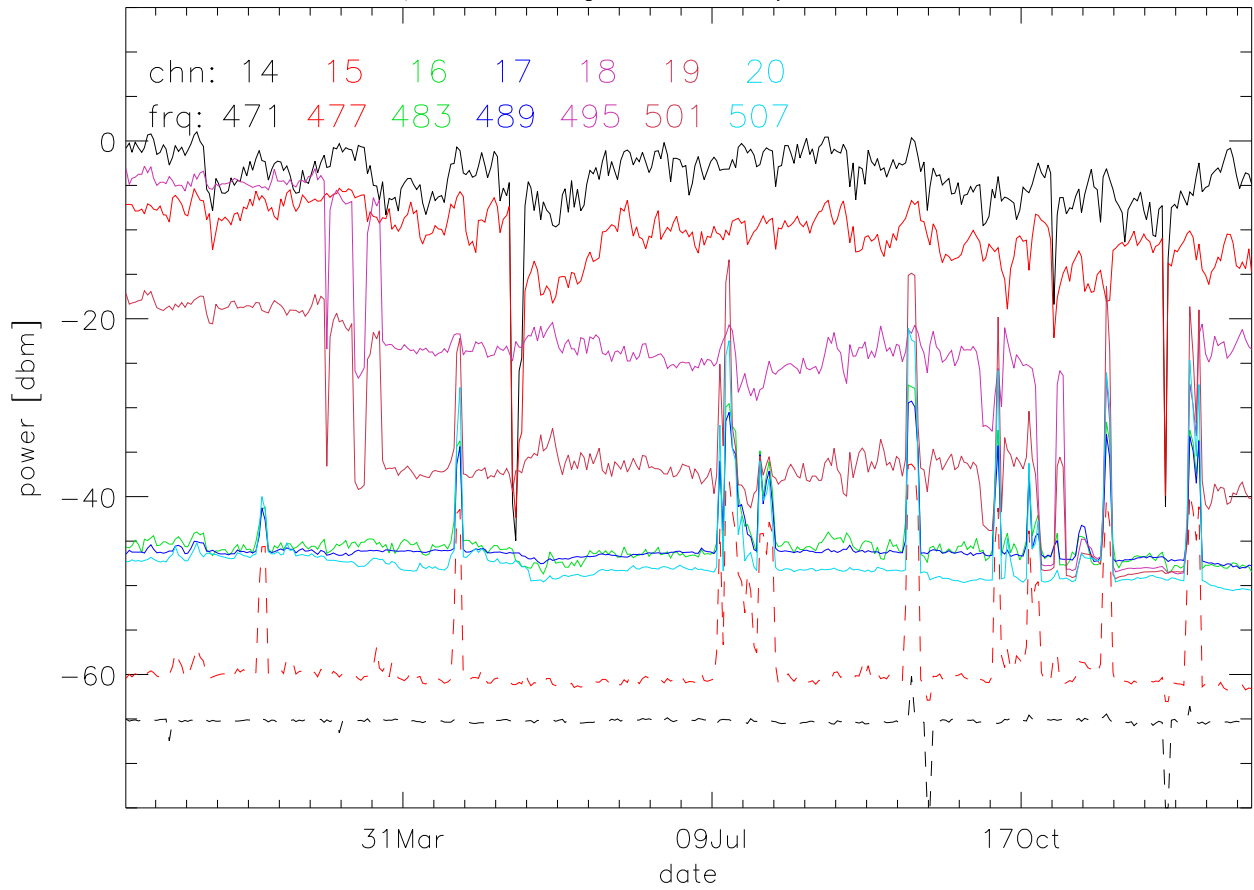

TV stations hilltopMonitoring 2001:daily median. 550Mhz RfiBand

TV stations hilltopMonitoring 2001:daily median. 550Mhz RfiBand

TV stations hilltopMonitoring 2001:daily median. 550Mhz RfiBand

TV stations hilltopMonitoring 2001:daily median. 550Mhz RfiBand

TV stations hilltopMonitoring 2001:daily median. 725Mhz RfiBand

TV stations hilltopMonitoring 2001:daily median. 725Mhz RfiBand