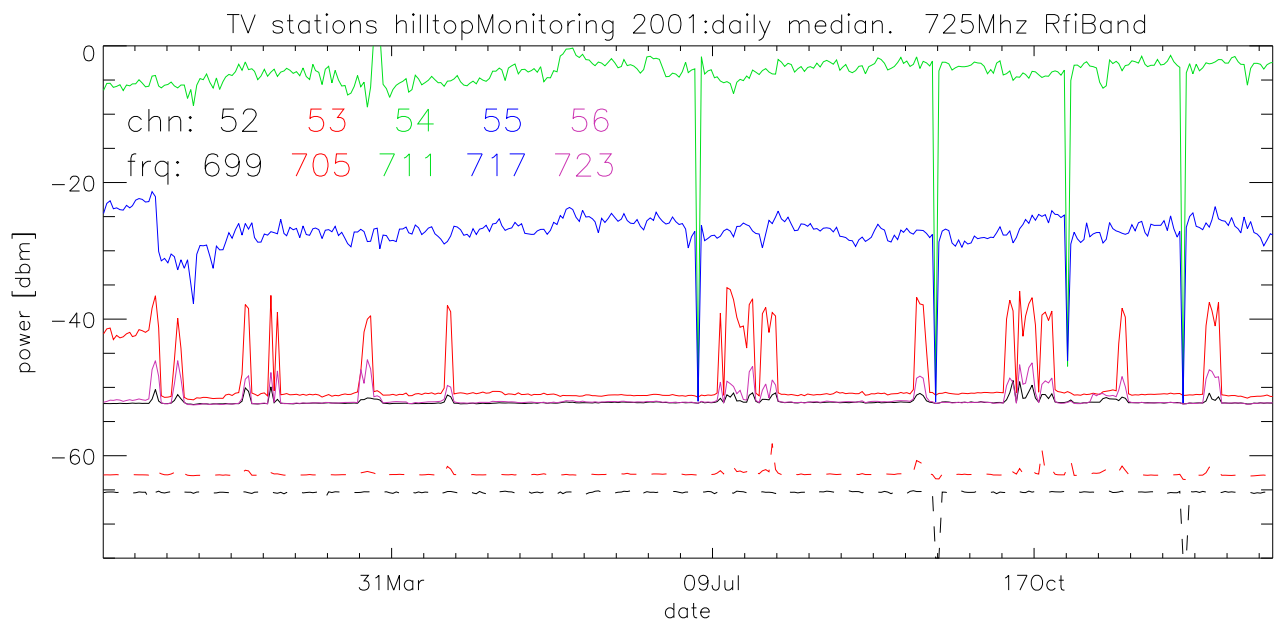

TV stations hilltopMonitoring 2001:daily median. 550Mhz RfiBand

TV stations hilltopMonitoring 2001:daily median. 550Mhz RfiBand

TV stations hilltopMonitoring 2001:daily median. 550Mhz RfiBand

TV stations hilltopMonitoring 2001:daily median. 550Mhz RfiBand

TV stations hilltopMonitoring 2001:daily median. 725Mhz RfiBand

TV stations hilltopMonitoring 2001:daily median. 725Mhz RfiBand