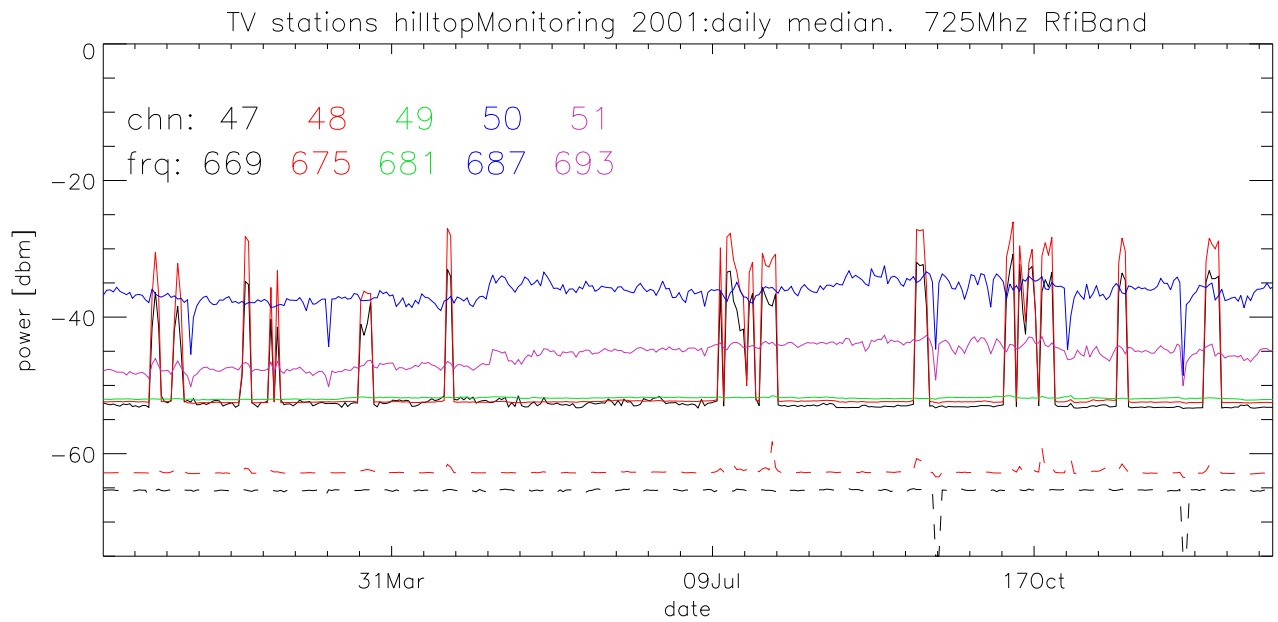

TV stations hilltopMonitoring 2001:daily median. 550Mhz RfiBand

TV stations hilltopMonitoring 2001:daily median. 550Mhz RfiBand

TV stations hilltopMonitoring 2001:daily median. 550Mhz RfiBand

TV stations hilltopMonitoring 2001:daily median. 550Mhz RfiBand

TV stations hilltopMonitoring 2001:daily median. 725Mhz RfiBand

TV stations hilltopMonitoring 2001:daily median. 725Mhz RfiBand