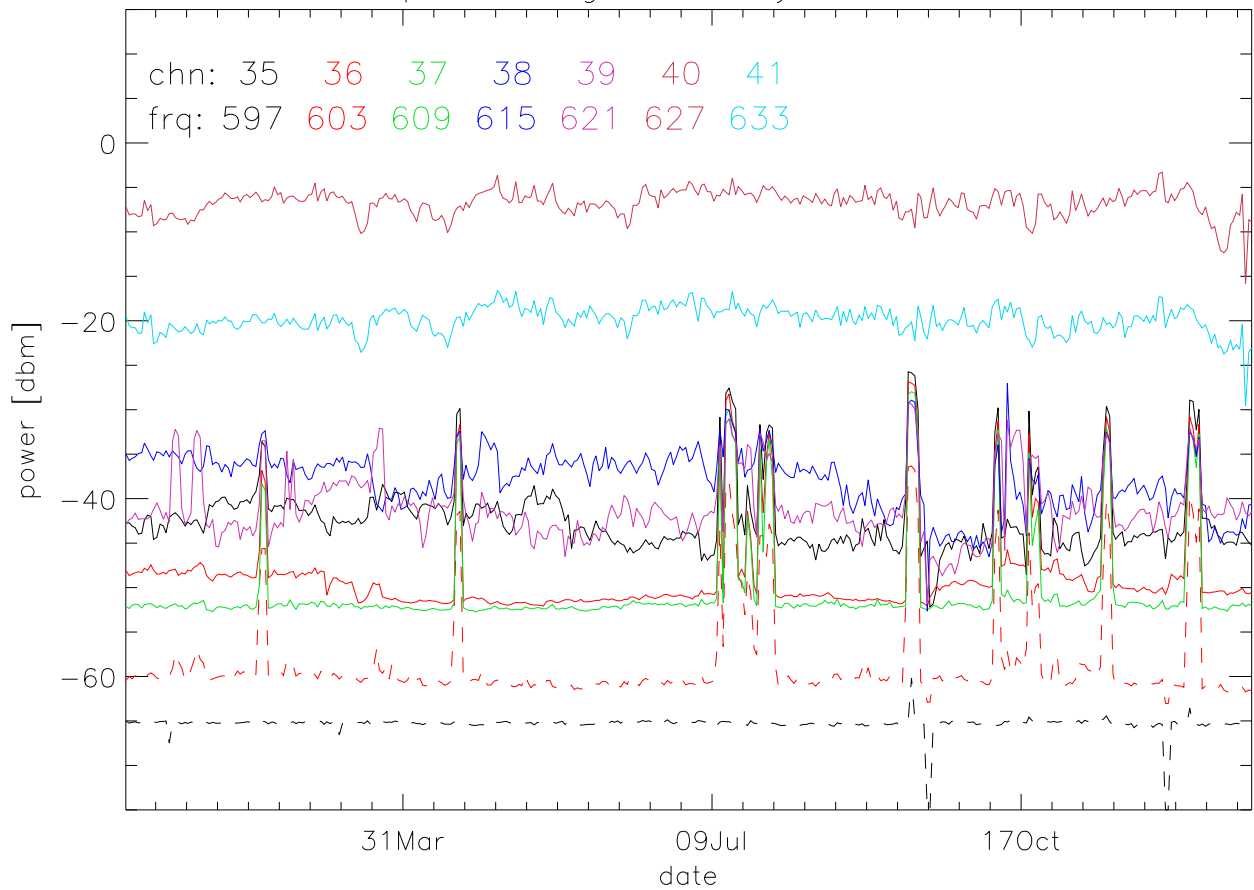

TV stations hilltopMonitoring 2001:daily median. 550Mhz RfiBand

TV stations hilltopMonitoring 2001:daily median. 550Mhz RfiBand

TV stations hilltopMonitoring 2001:daily median. 550Mhz RfiBand

TV stations hilltopMonitoring 2001:daily median. 550Mhz RfiBand

TV stations hilltopMonitoring 2001:daily median. 725Mhz RfiBand

TV stations hilltopMonitoring 2001:daily median. 725Mhz RfiBand