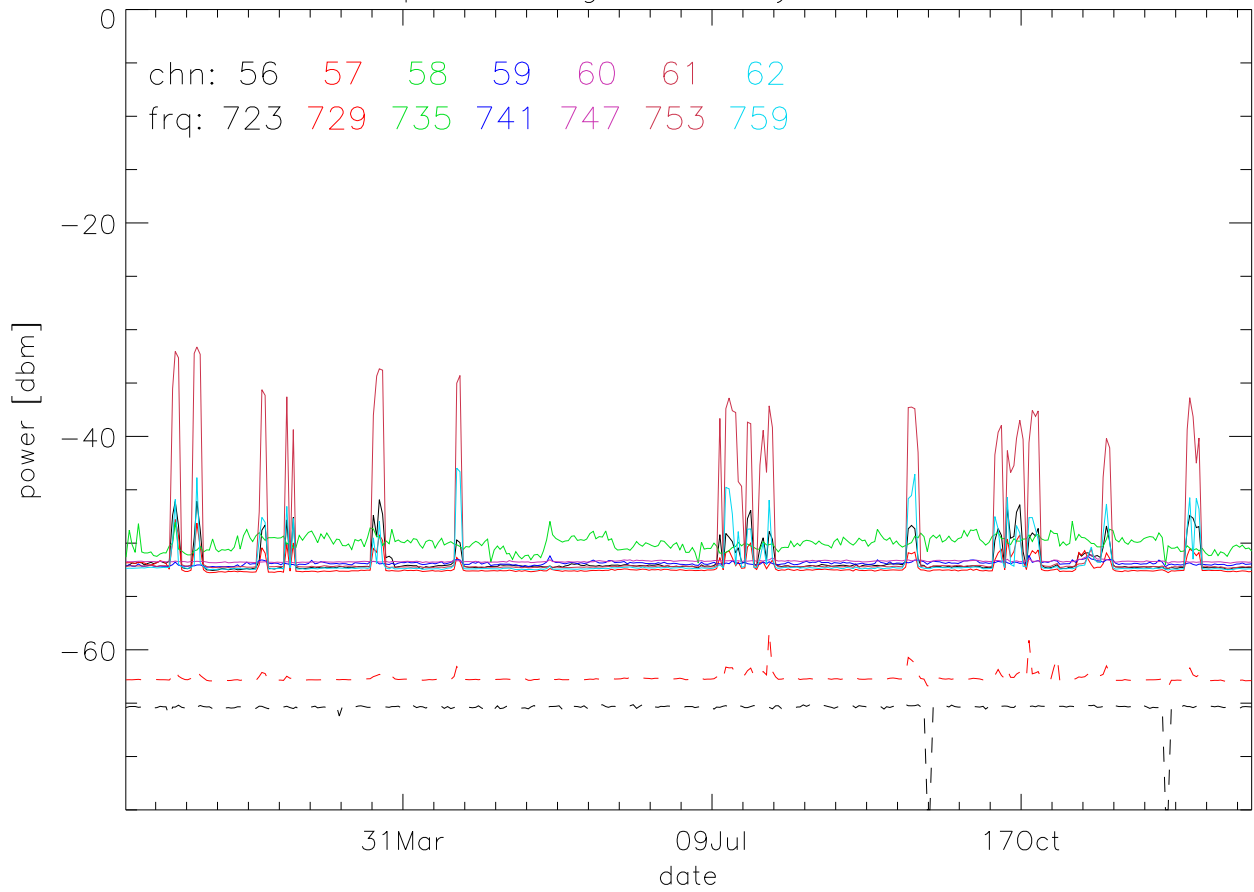

TV stations hilltopMonitoring 2001:daily median. 550Mhz RfiBand

TV stations hilltopMonitoring 2001:daily median. 550Mhz RfiBand

TV stations hilltopMonitoring 2001:daily median. 550Mhz RfiBand

TV stations hilltopMonitoring 2001:daily median. 550Mhz RfiBand

TV stations hilltopMonitoring 2001:daily median. 725Mhz RfiBand

TV stations hilltopMonitoring 2001:daily median. 725Mhz RfiBand