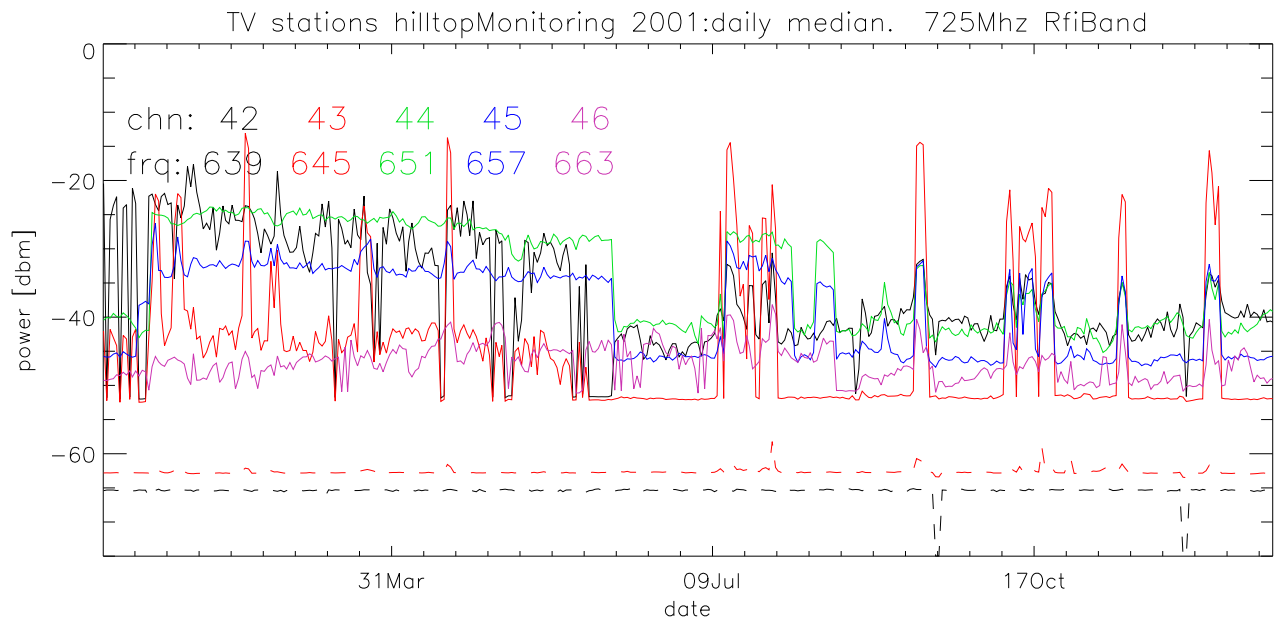

TV stations hilltopMonitoring 2001:daily median. 550Mhz RfiBand

TV stations hilltopMonitoring 2001:daily median. 550Mhz RfiBand

TV stations hilltopMonitoring 2001:daily median. 550Mhz RfiBand

TV stations hilltopMonitoring 2001:daily median. 550Mhz RfiBand

TV stations hilltopMonitoring 2001:daily median. 725Mhz RfiBand

TV stations hilltopMonitoring 2001:daily median. 725Mhz RfiBand