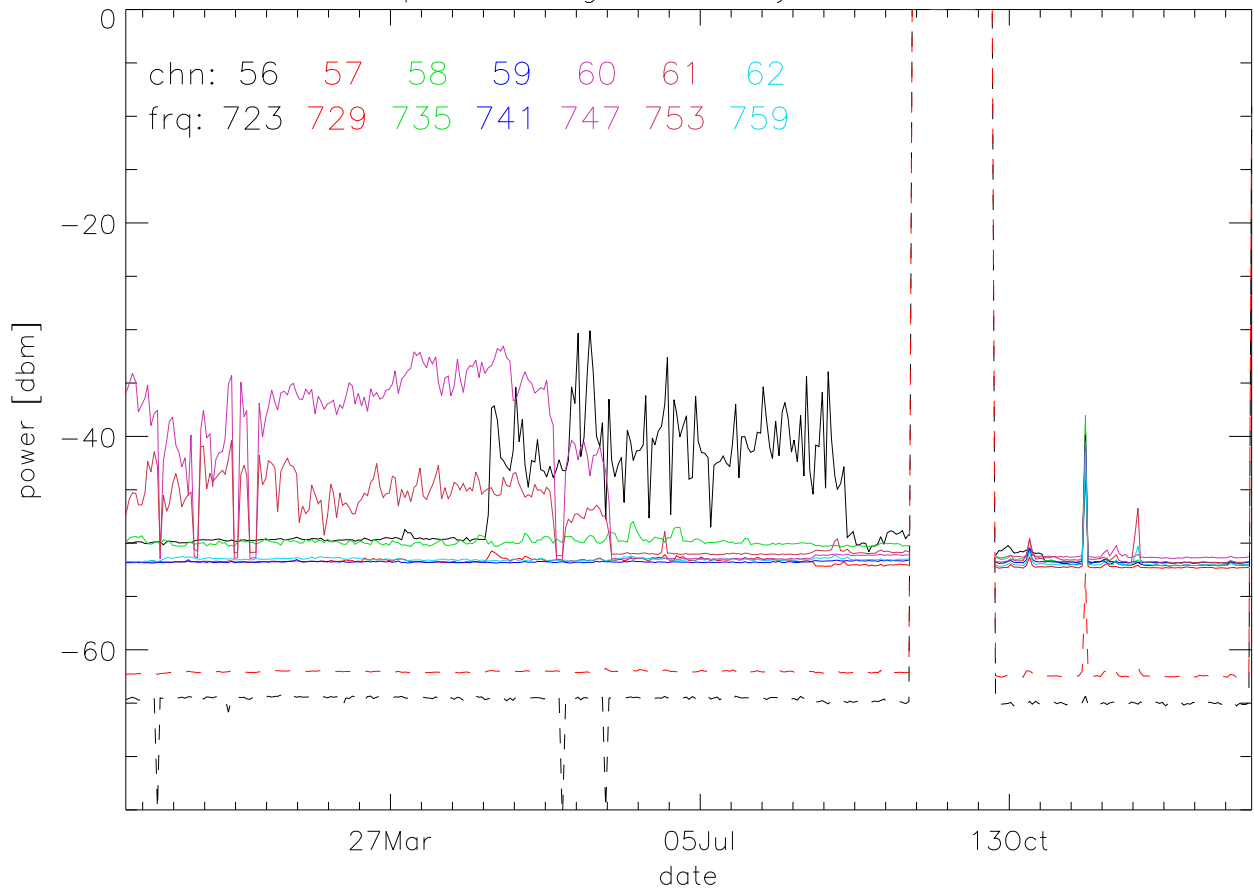

TV stations hilltopMonitoring 1998:daily median. 550Mhz RfiBand

TV stations hilltopMonitoring 1998:daily median. 550Mhz RfiBand

TV stations hilltopMonitoring 1998:daily median. 550Mhz RfiBand

TV stations hilltopMonitoring 1998:daily median. 550Mhz RfiBand

TV stations hilltopMonitoring 1998:daily median. 725Mhz RfiBand

TV stations hilltopMonitoring 1998:daily median. 725Mhz RfiBand