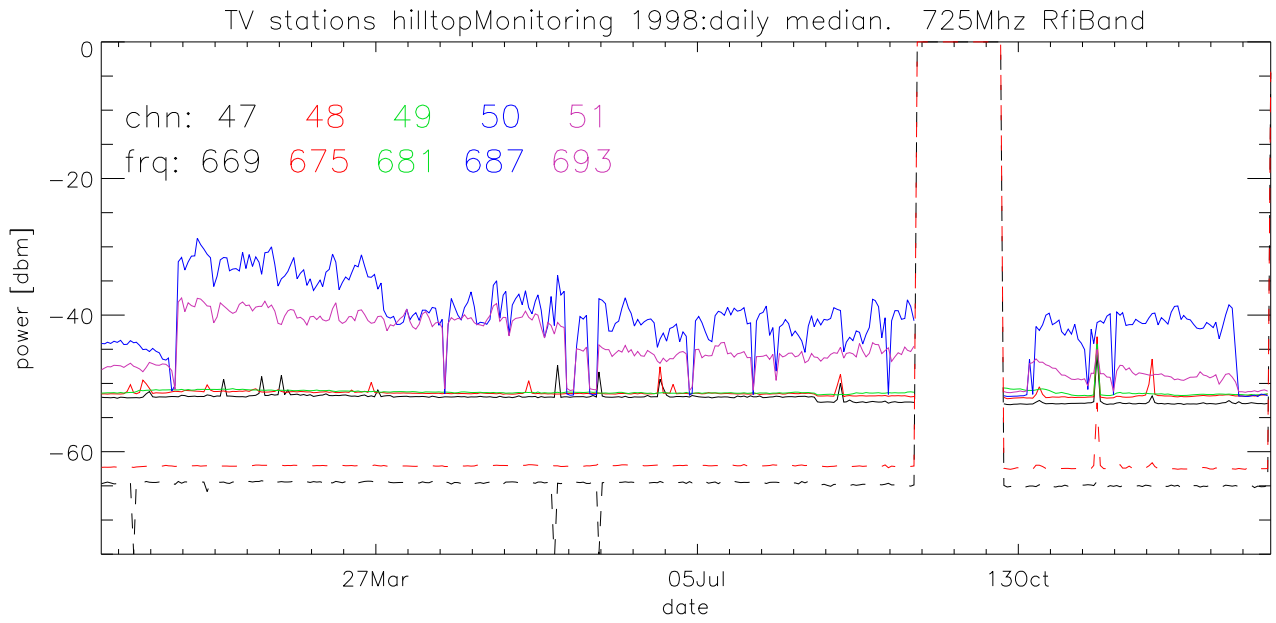

TV stations hilltopMonitoring 1998:daily median. 550Mhz RfiBand

TV stations hilltopMonitoring 1998:daily median. 550Mhz RfiBand

TV stations hilltopMonitoring 1998:daily median. 550Mhz RfiBand

TV stations hilltopMonitoring 1998:daily median. 550Mhz RfiBand

TV stations hilltopMonitoring 1998:daily median. 725Mhz RfiBand

TV stations hilltopMonitoring 1998:daily median. 725Mhz RfiBand