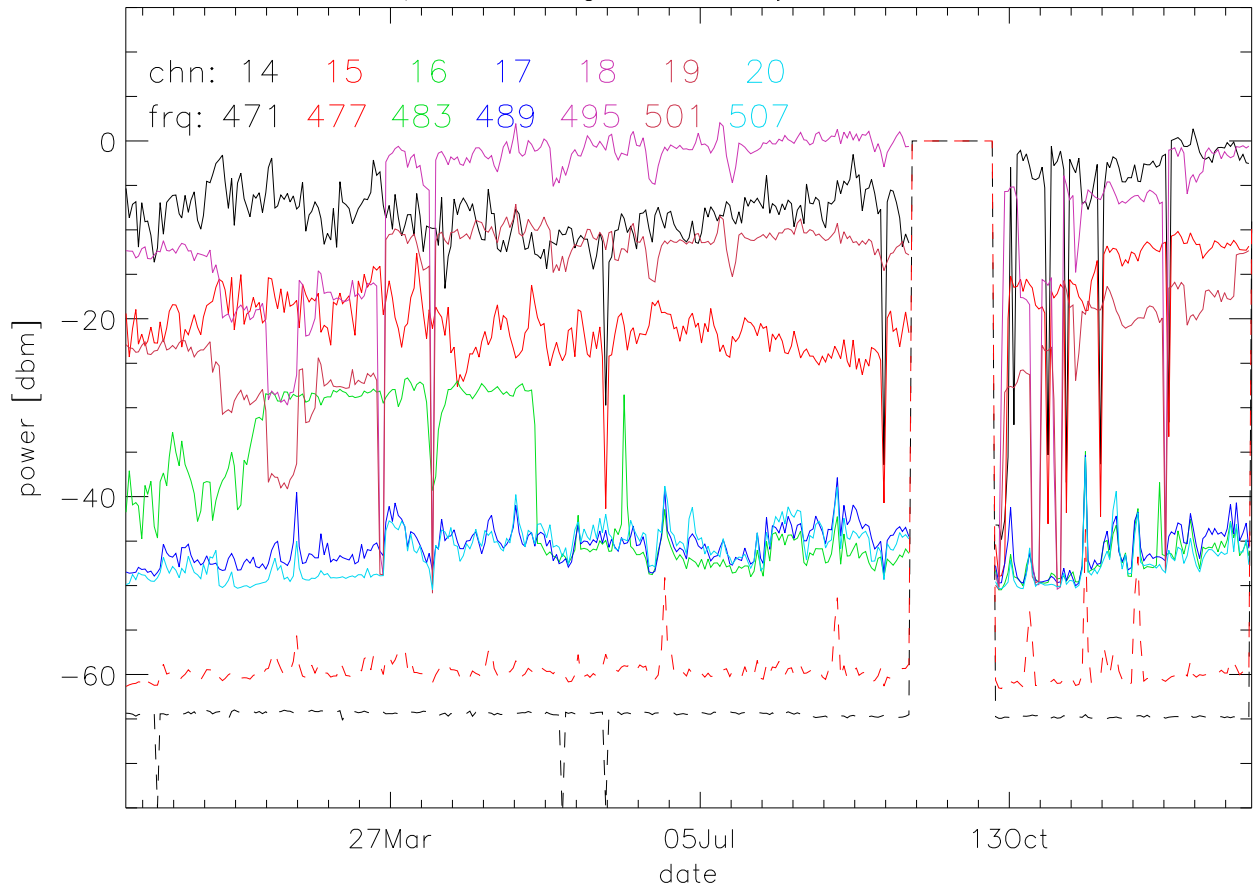

TV stations hilltopMonitoring 1998:daily median. 550Mhz RfiBand

TV stations hilltopMonitoring 1998:daily median. 550Mhz RfiBand

TV stations hilltopMonitoring 1998:daily median. 550Mhz RfiBand

TV stations hilltopMonitoring 1998:daily median. 550Mhz RfiBand

TV stations hilltopMonitoring 1998:daily median. 725Mhz RfiBand

TV stations hilltopMonitoring 1998:daily median. 725Mhz RfiBand