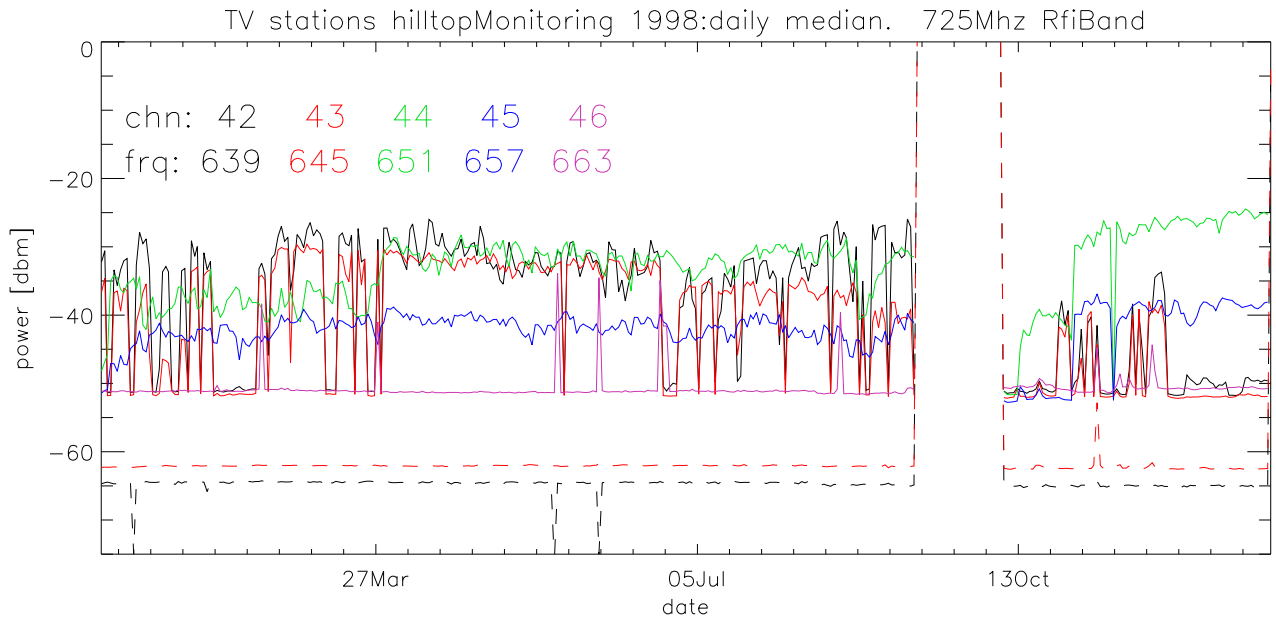

TV stations hilltopMonitoring 1998:daily median. 550Mhz RfiBand

TV stations hilltopMonitoring 1998:daily median. 550Mhz RfiBand

TV stations hilltopMonitoring 1998:daily median. 550Mhz RfiBand

TV stations hilltopMonitoring 1998:daily median. 550Mhz RfiBand

TV stations hilltopMonitoring 1998:daily median. 725Mhz RfiBand

TV stations hilltopMonitoring 1998:daily median. 725Mhz RfiBand