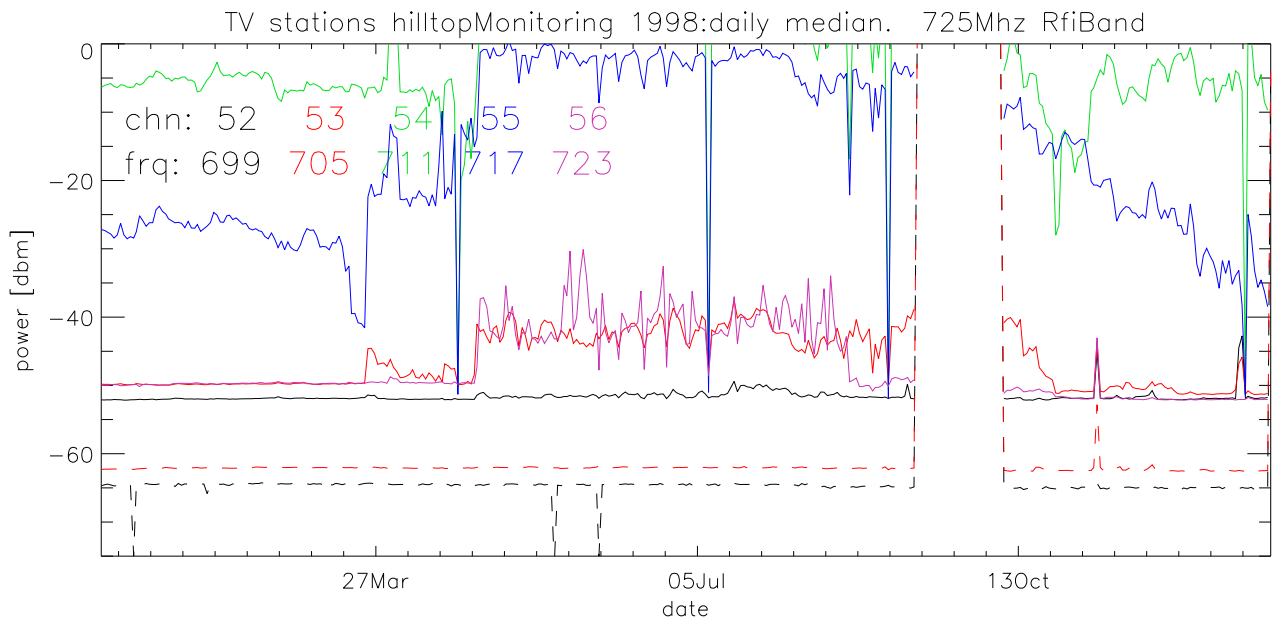

TV stations hilltopMonitoring 1998:daily median. 550Mhz RfiBand

TV stations hilltopMonitoring 1998:daily median. 550Mhz RfiBand

TV stations hilltopMonitoring 1998:daily median. 550Mhz RfiBand

TV stations hilltopMonitoring 1998:daily median. 550Mhz RfiBand

TV stations hilltopMonitoring 1998:daily median. 725Mhz RfiBand

TV stations hilltopMonitoring 1998:daily median. 725Mhz RfiBand