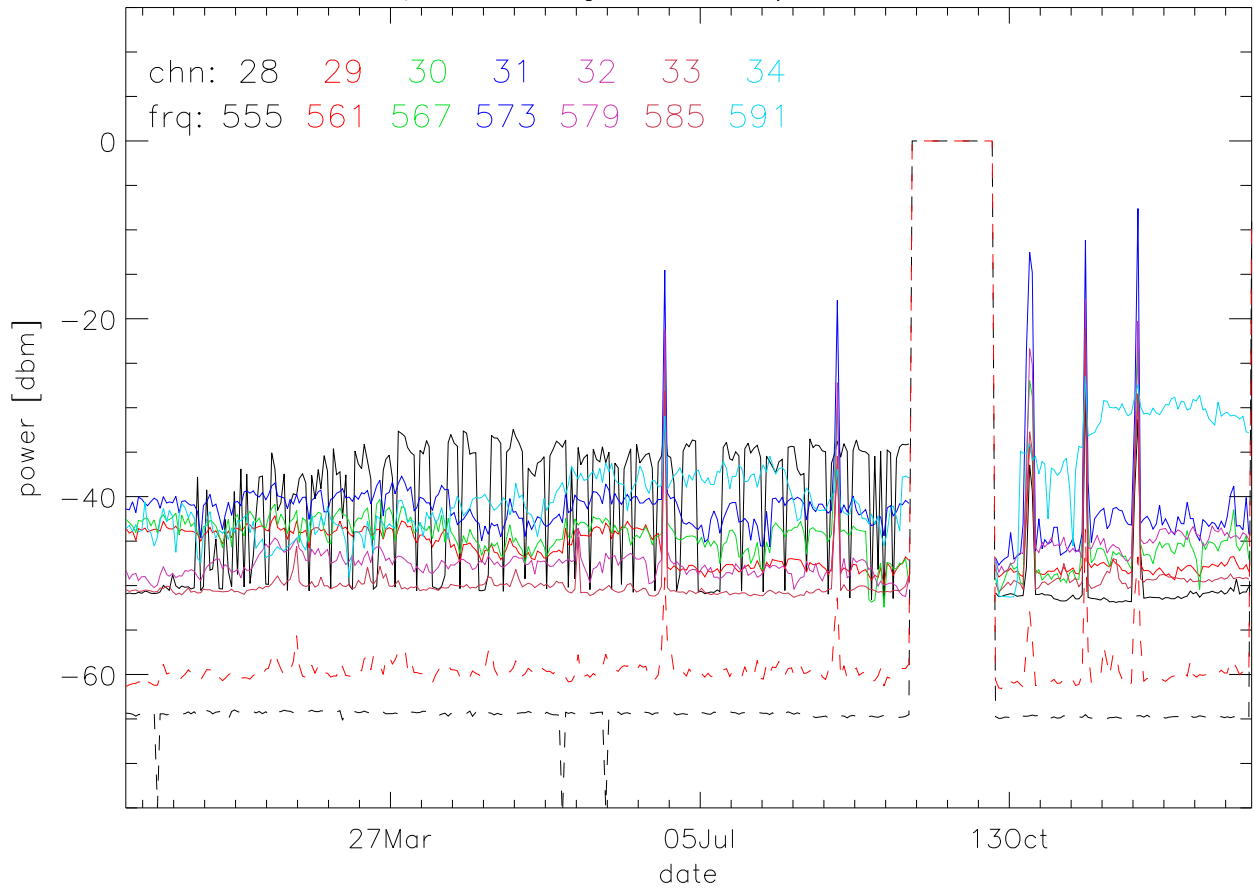

TV stations hilltopMonitoring 1998:daily median. 550Mhz RfiBand

TV stations hilltopMonitoring 1998:daily median. 550Mhz RfiBand

TV stations hilltopMonitoring 1998:daily median. 550Mhz RfiBand

TV stations hilltopMonitoring 1998:daily median. 550Mhz RfiBand

TV stations hilltopMonitoring 1998:daily median. 725Mhz RfiBand

TV stations hilltopMonitoring 1998:daily median. 725Mhz RfiBand