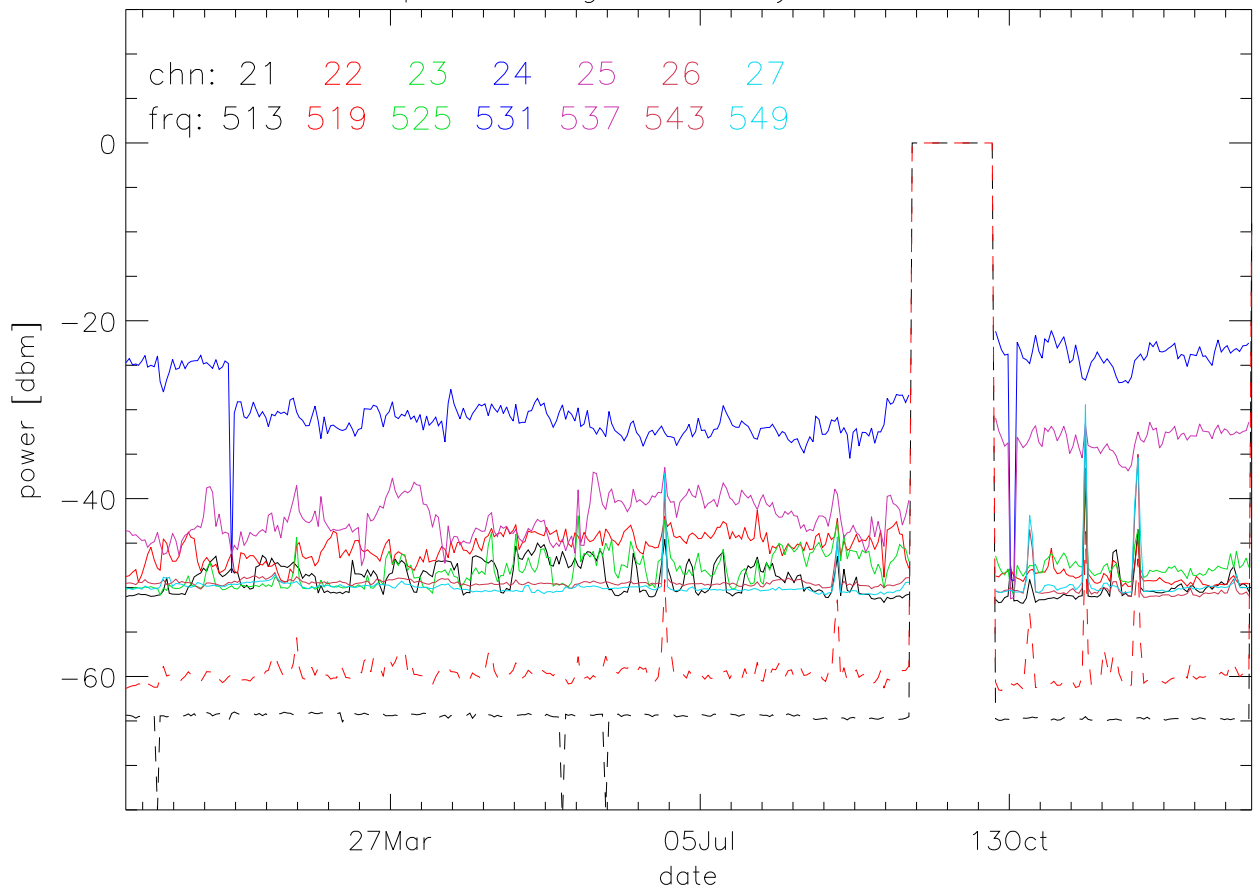

TV stations hilltopMonitoring 1998:daily median. 550Mhz RfiBand

TV stations hilltopMonitoring 1998:daily median. 550Mhz RfiBand

TV stations hilltopMonitoring 1998:daily median. 550Mhz RfiBand

TV stations hilltopMonitoring 1998:daily median. 550Mhz RfiBand

TV stations hilltopMonitoring 1998:daily median. 725Mhz RfiBand

TV stations hilltopMonitoring 1998:daily median. 725Mhz RfiBand