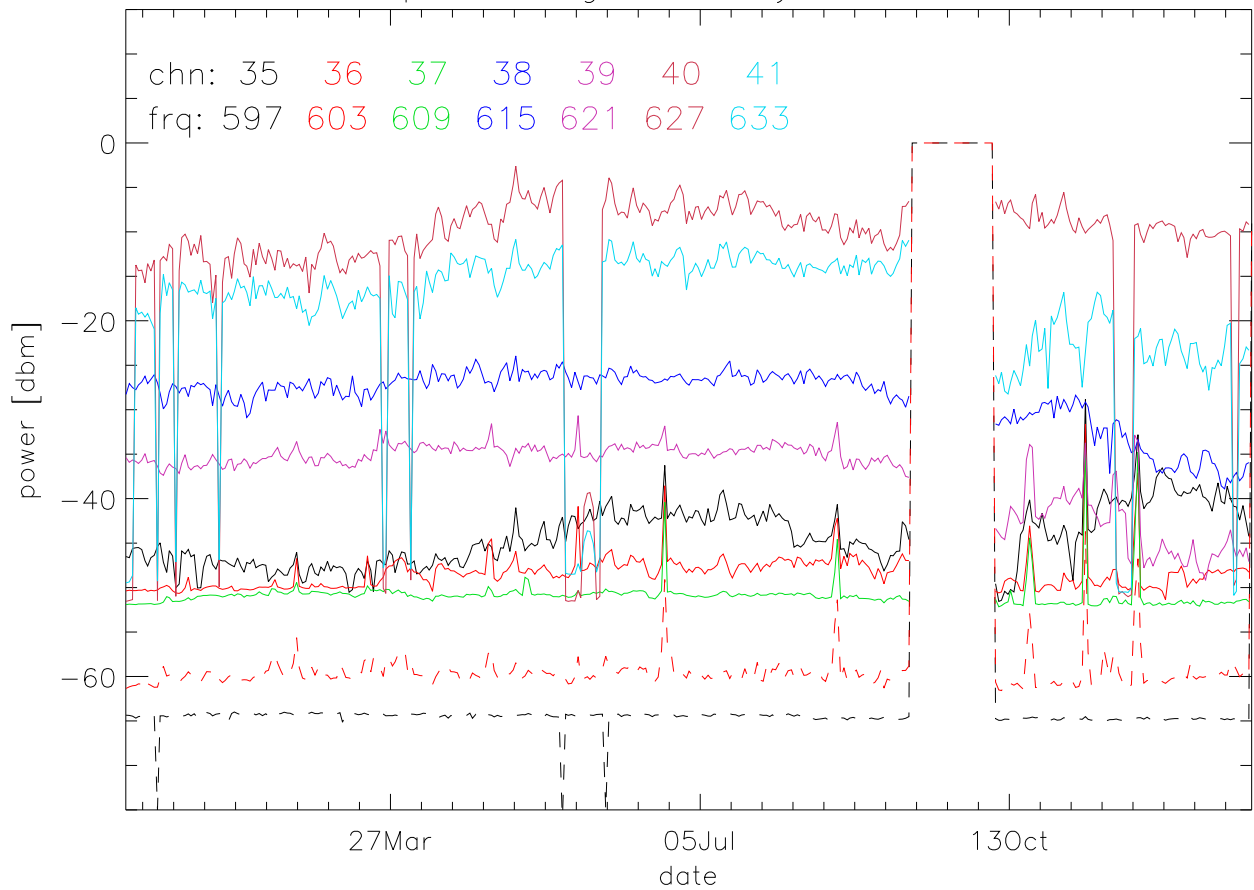

TV stations hilltopMonitoring 1998:daily median. 550Mhz RfiBand

TV stations hilltopMonitoring 1998:daily median. 550Mhz RfiBand

TV stations hilltopMonitoring 1998:daily median. 550Mhz RfiBand

TV stations hilltopMonitoring 1998:daily median. 550Mhz RfiBand

TV stations hilltopMonitoring 1998:daily median. 725Mhz RfiBand

TV stations hilltopMonitoring 1998:daily median. 725Mhz RfiBand