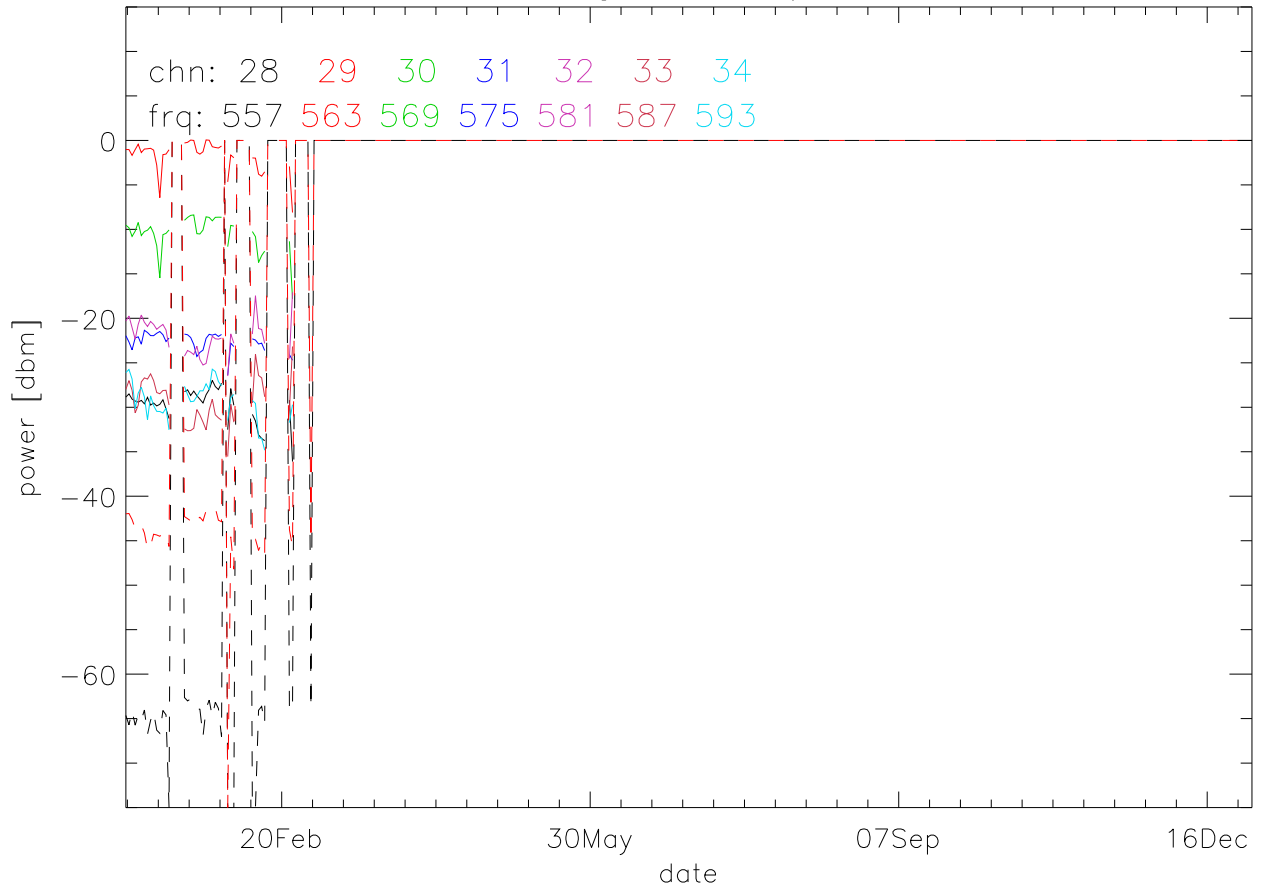

TV stations hilltopMonitoring 2020:daily mean. 550Mhz RfiBand

TV stations hilltopMonitoring 2020:daily mean. 550Mhz RfiBand

TV stations hilltopMonitoring 2020:daily mean. 550Mhz RfiBand

TV stations hilltopMonitoring 2020:daily mean. 550Mhz RfiBand