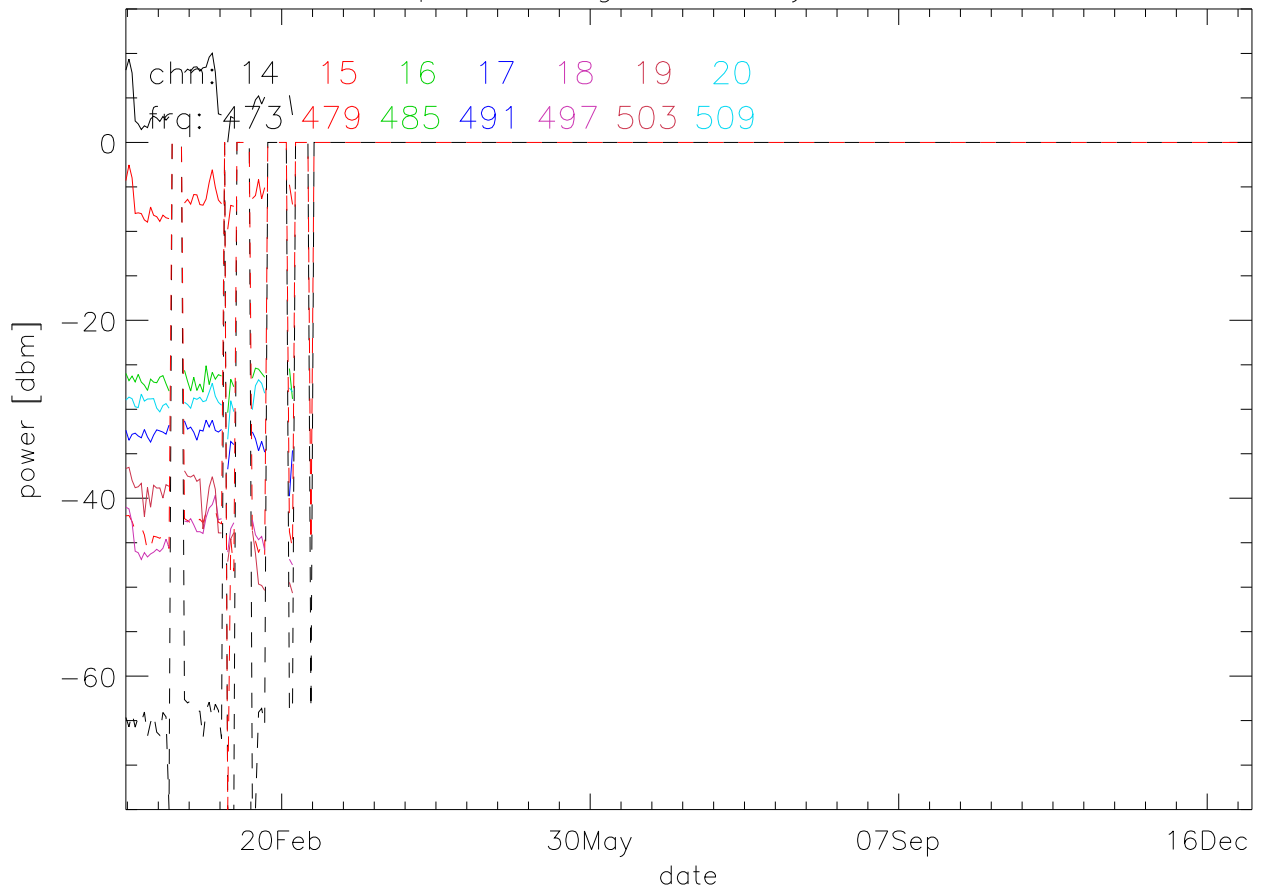

TV stations hilltopMonitoring 2020:daily mean. 550Mhz RfiBand

TV stations hilltopMonitoring 2020:daily mean. 550Mhz RfiBand

TV stations hilltopMonitoring 2020:daily mean. 550Mhz RfiBand

TV stations hilltopMonitoring 2020:daily mean. 550Mhz RfiBand