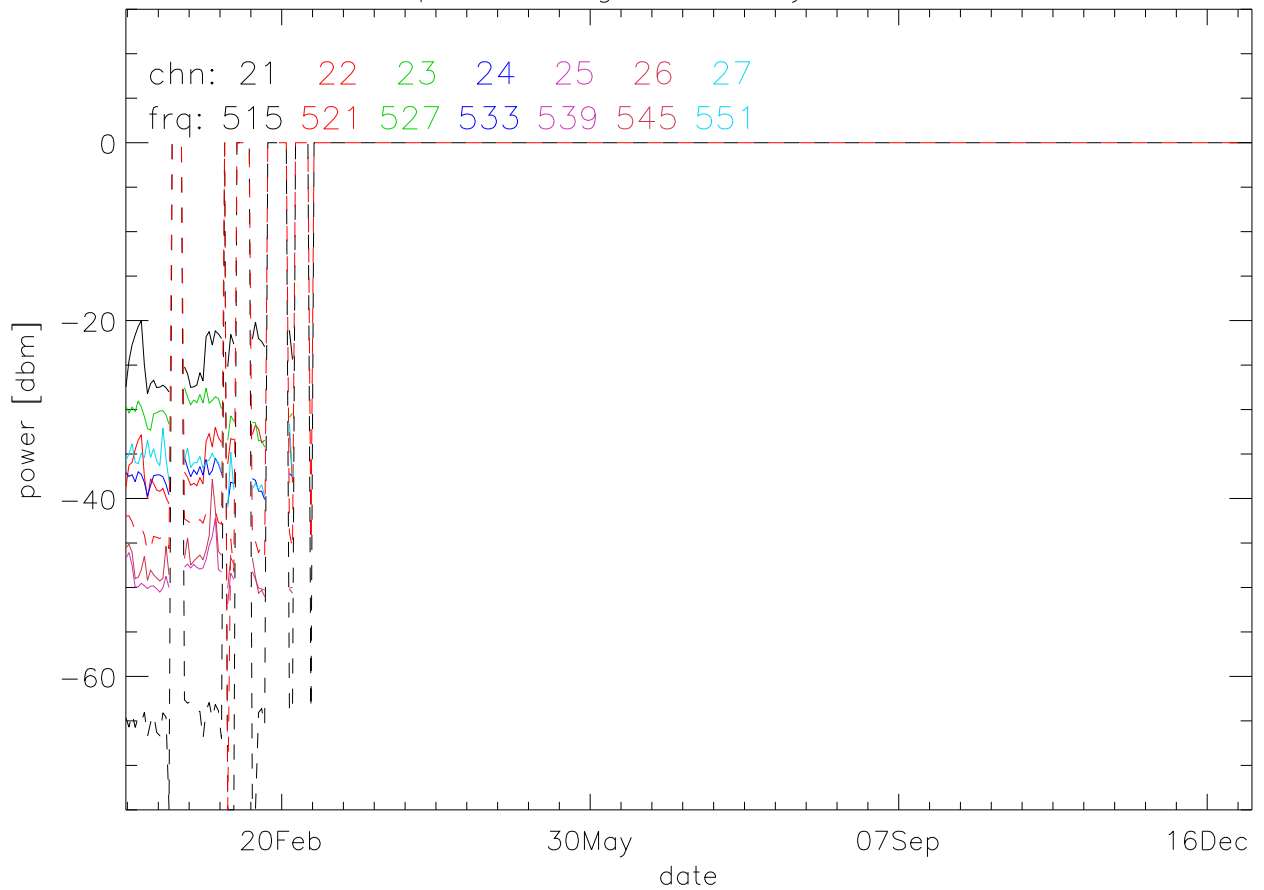

TV stations hilltopMonitoring 2020:daily mean. 550Mhz RfiBand

TV stations hilltopMonitoring 2020:daily mean. 550Mhz RfiBand

TV stations hilltopMonitoring 2020:daily mean. 550Mhz RfiBand

TV stations hilltopMonitoring 2020:daily mean. 550Mhz RfiBand