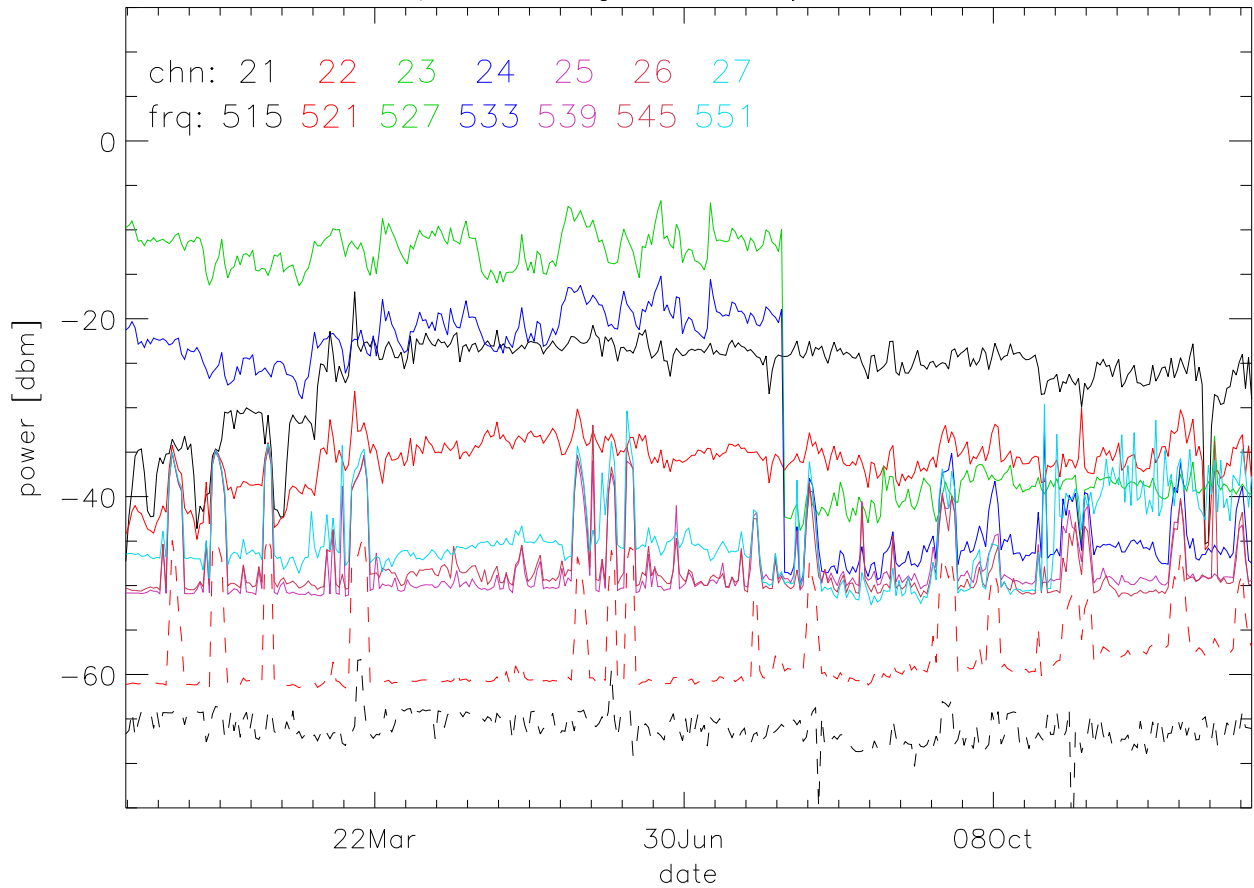

TV stations hilltopMonitoring 2018:daily mean. 550Mhz RfiBand

TV stations hilltopMonitoring 2018:daily mean. 550Mhz RfiBand

TV stations hilltopMonitoring 2018:daily mean. 550Mhz RfiBand

TV stations hilltopMonitoring 2018:daily mean. 550Mhz RfiBand

TV stations hilltopMonitoring 2018:daily mean. 725Mhz RfiBand

TV stations hilltopMonitoring 2018:daily mean. 725Mhz RfiBand