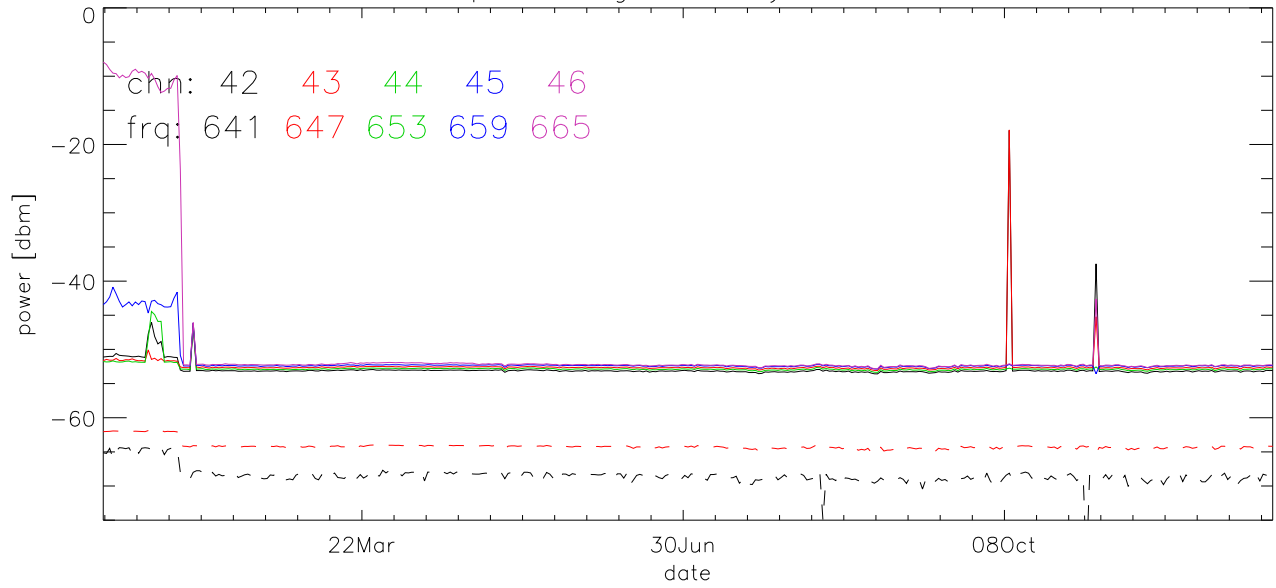

TV stations hilltopMonitoring 2018:daily mean. 550Mhz RfiBand

TV stations hilltopMonitoring 2018:daily mean. 550Mhz RfiBand

TV stations hilltopMonitoring 2018:daily mean. 550Mhz RfiBand

TV stations hilltopMonitoring 2018:daily mean. 550Mhz RfiBand

TV stations hilltopMonitoring 2018:daily mean. 725Mhz RfiBand

TV stations hilltopMonitoring 2018:daily mean. 725Mhz RfiBand