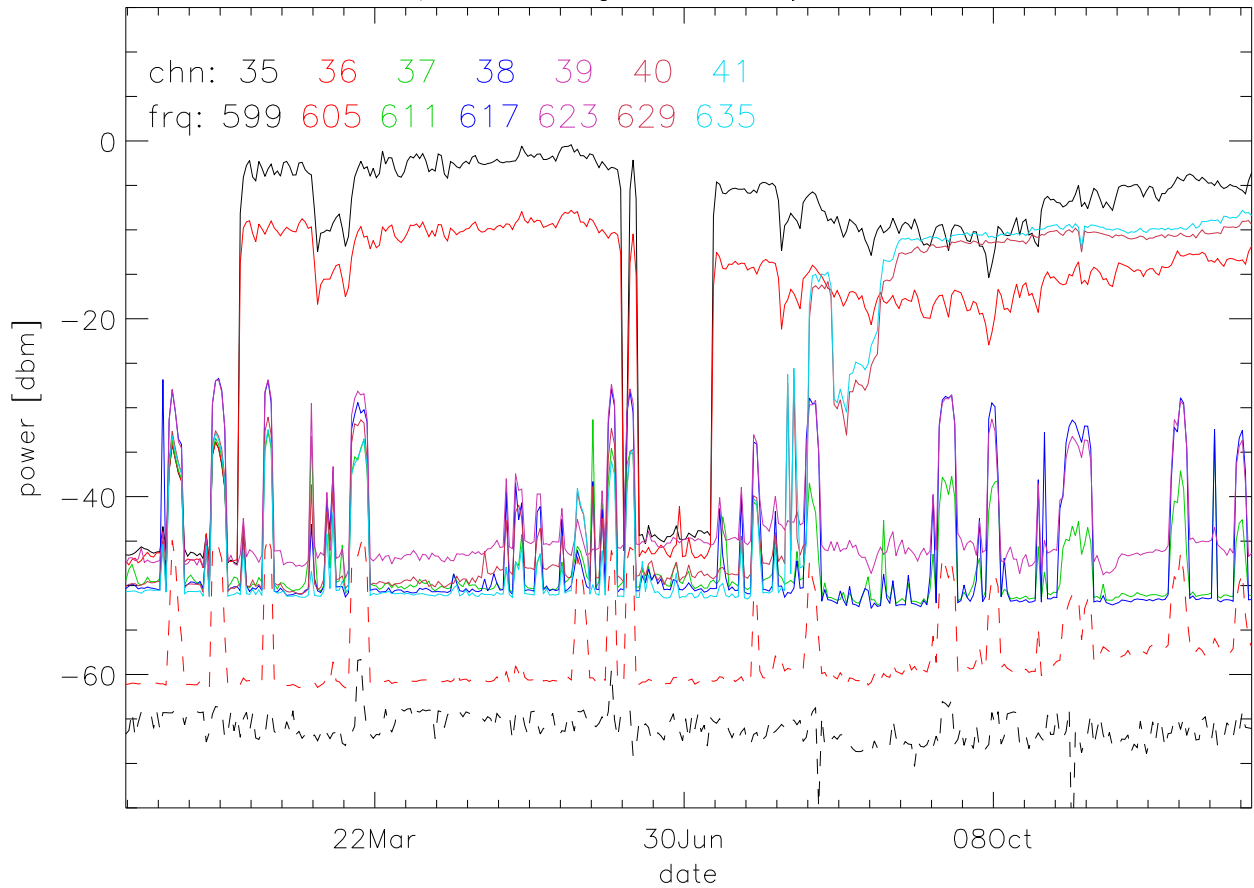

TV stations hilltopMonitoring 2018:daily mean. 550Mhz RfiBand

TV stations hilltopMonitoring 2018:daily mean. 550Mhz RfiBand

TV stations hilltopMonitoring 2018:daily mean. 550Mhz RfiBand

TV stations hilltopMonitoring 2018:daily mean. 550Mhz RfiBand

TV stations hilltopMonitoring 2018:daily mean. 725Mhz RfiBand

TV stations hilltopMonitoring 2018:daily mean. 725Mhz RfiBand