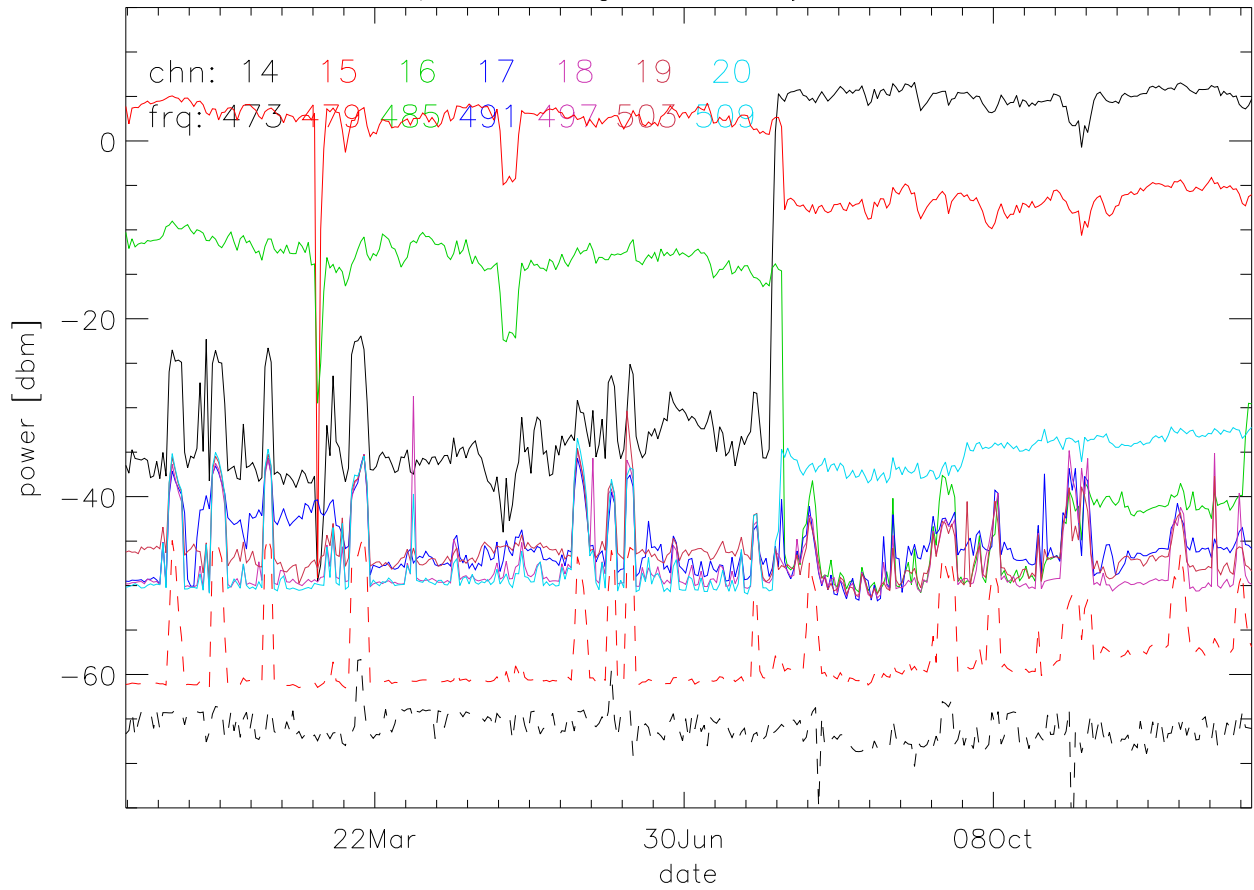

TV stations hilltopMonitoring 2018:daily mean. 550Mhz RfiBand

TV stations hilltopMonitoring 2018:daily mean. 550Mhz RfiBand

TV stations hilltopMonitoring 2018:daily mean. 550Mhz RfiBand

TV stations hilltopMonitoring 2018:daily mean. 550Mhz RfiBand

TV stations hilltopMonitoring 2018:daily mean. 725Mhz RfiBand

TV stations hilltopMonitoring 2018:daily mean. 725Mhz RfiBand