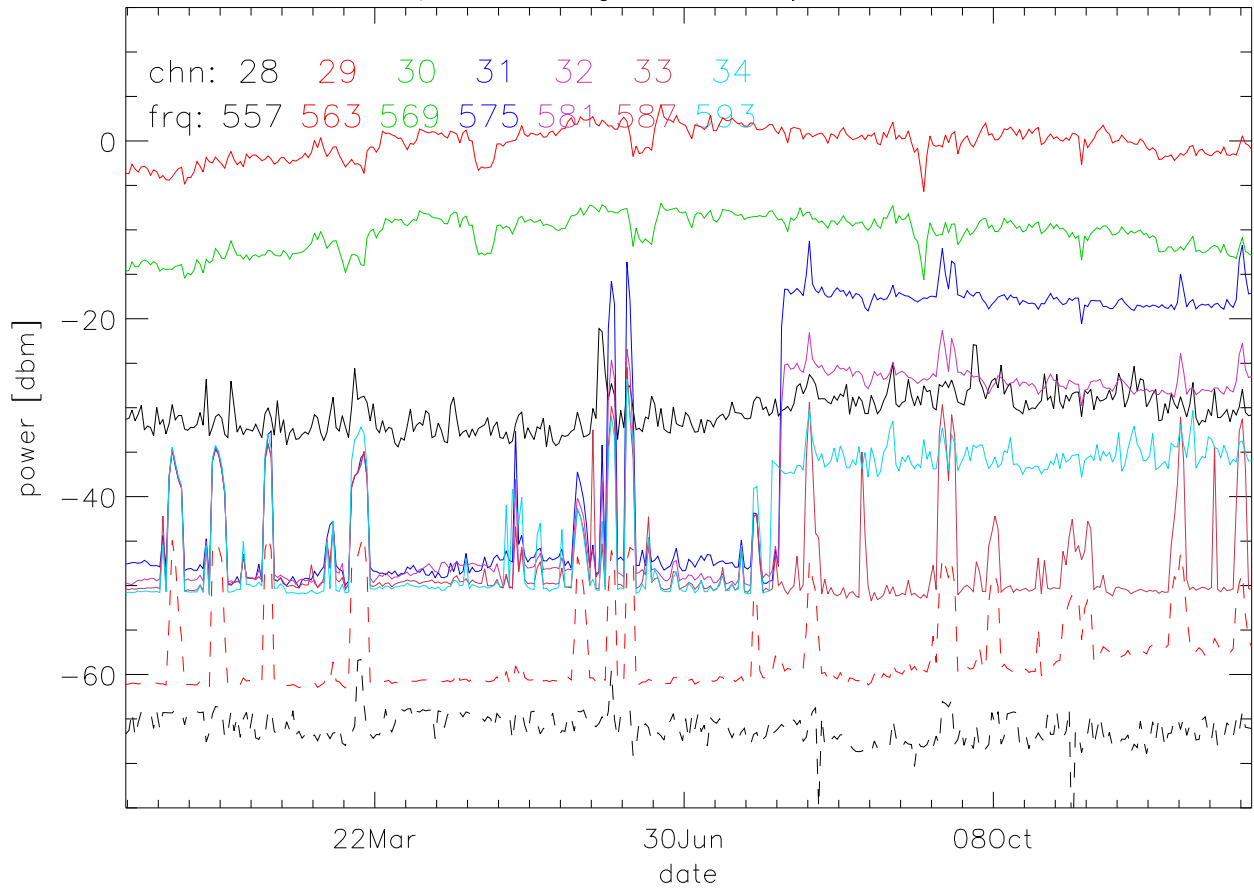

TV stations hilltopMonitoring 2018:daily mean. 550Mhz RfiBand

TV stations hilltopMonitoring 2018:daily mean. 550Mhz RfiBand

TV stations hilltopMonitoring 2018:daily mean. 550Mhz RfiBand

TV stations hilltopMonitoring 2018:daily mean. 550Mhz RfiBand

TV stations hilltopMonitoring 2018:daily mean. 725Mhz RfiBand

TV stations hilltopMonitoring 2018:daily mean. 725Mhz RfiBand