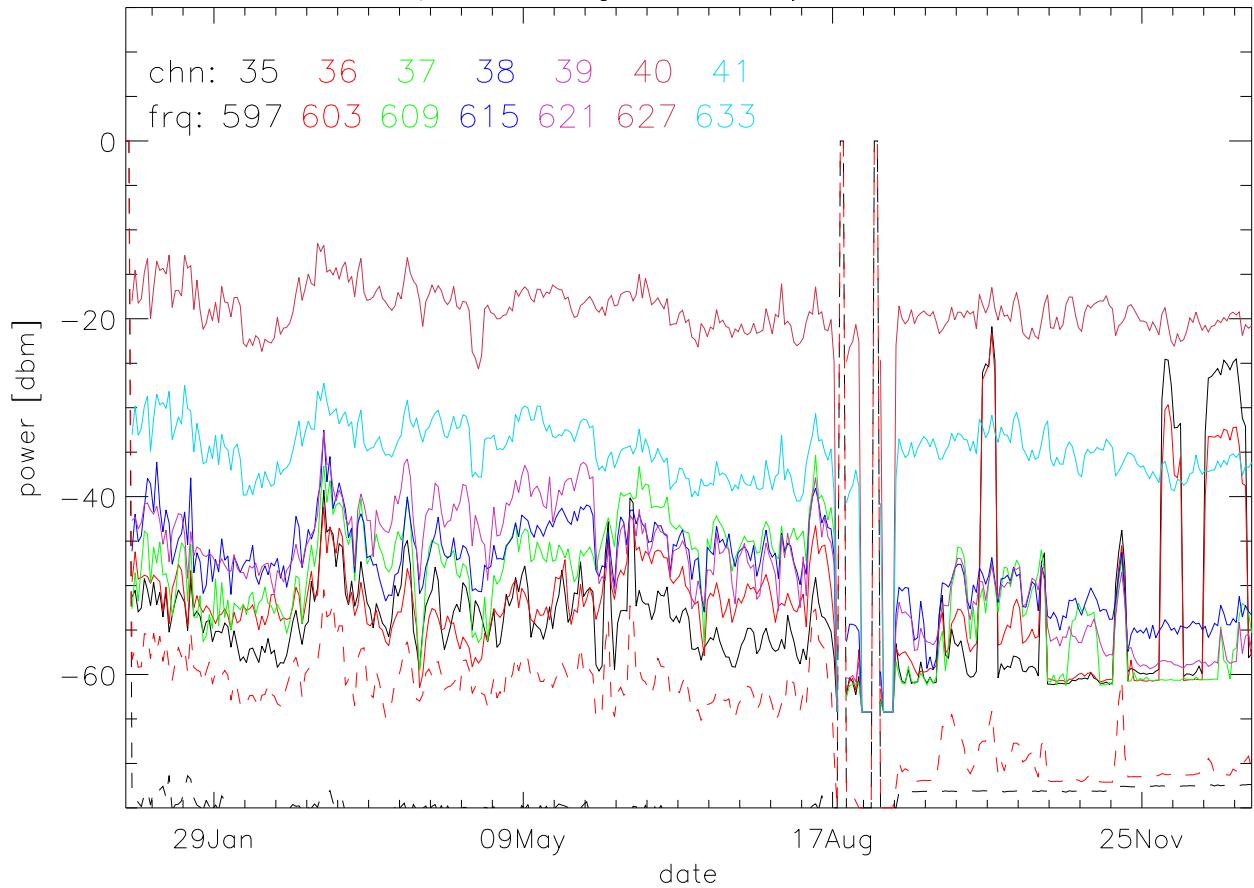

TV stations hilltopMonitoring 2005:daily mean. 550Mhz RfiBand

TV stations hilltopMonitoring 2005:daily mean. 550Mhz RfiBand

TV stations hilltopMonitoring 2005:daily mean. 550Mhz RfiBand

TV stations hilltopMonitoring 2005:daily mean. 550Mhz RfiBand

TV stations hilltopMonitoring 2005:daily mean. 725Mhz RfiBand

TV stations hilltopMonitoring 2005:daily mean. 725Mhz RfiBand