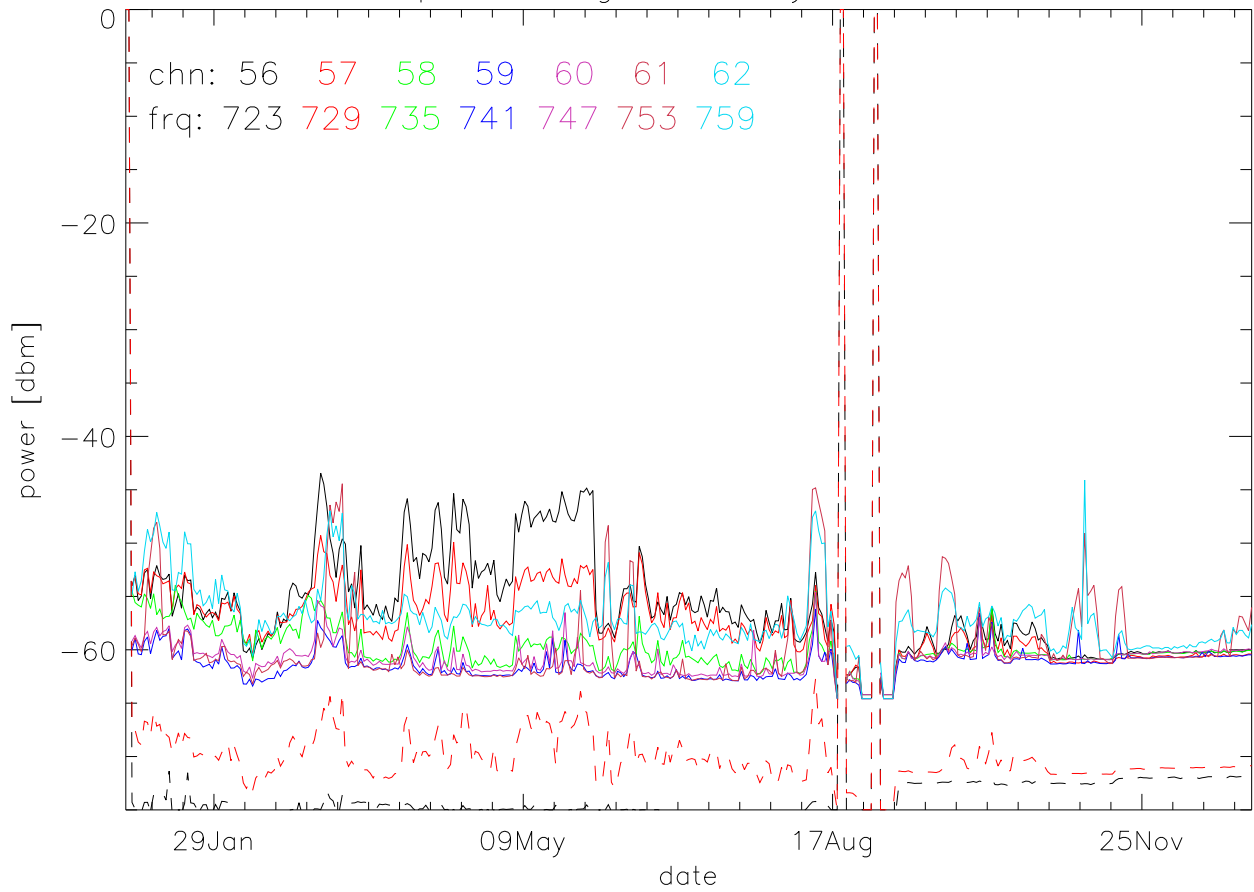

TV stations hilltopMonitoring 2005:daily mean. 550Mhz RfiBand

TV stations hilltopMonitoring 2005:daily mean. 550Mhz RfiBand

TV stations hilltopMonitoring 2005:daily mean. 550Mhz RfiBand

TV stations hilltopMonitoring 2005:daily mean. 550Mhz RfiBand

TV stations hilltopMonitoring 2005:daily mean. 725Mhz RfiBand

TV stations hilltopMonitoring 2005:daily mean. 725Mhz RfiBand