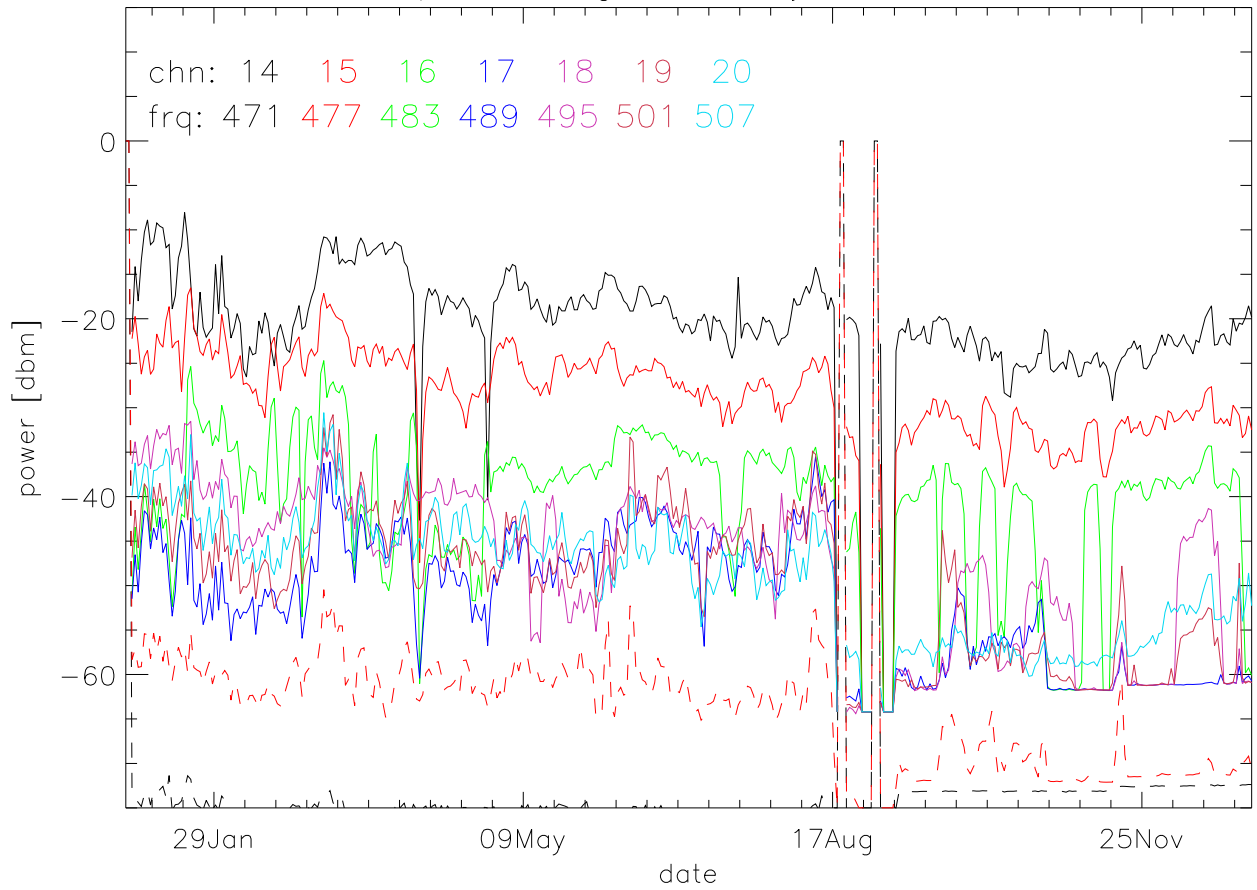

TV stations hilltopMonitoring 2005:daily mean. 550Mhz RfiBand

TV stations hilltopMonitoring 2005:daily mean. 550Mhz RfiBand

TV stations hilltopMonitoring 2005:daily mean. 550Mhz RfiBand

TV stations hilltopMonitoring 2005:daily mean. 550Mhz RfiBand

TV stations hilltopMonitoring 2005:daily mean. 725Mhz RfiBand

TV stations hilltopMonitoring 2005:daily mean. 725Mhz RfiBand