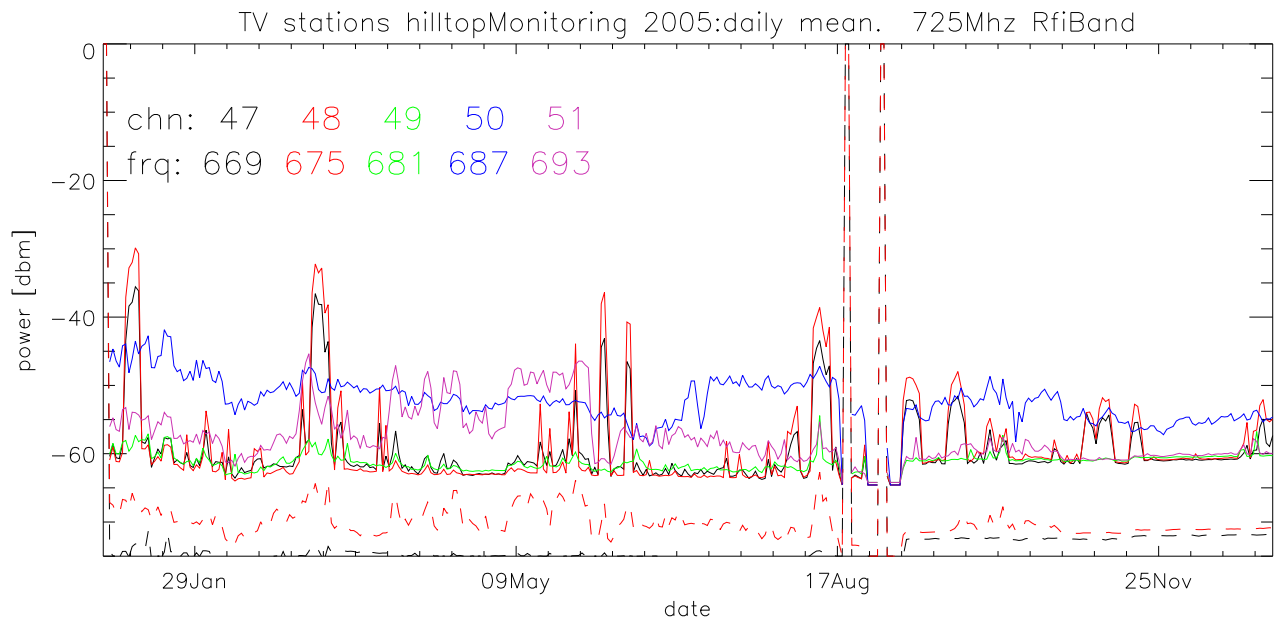

TV stations hilltopMonitoring 2005:daily mean. 550Mhz RfiBand

TV stations hilltopMonitoring 2005:daily mean. 550Mhz RfiBand

TV stations hilltopMonitoring 2005:daily mean. 550Mhz RfiBand

TV stations hilltopMonitoring 2005:daily mean. 550Mhz RfiBand

TV stations hilltopMonitoring 2005:daily mean. 725Mhz RfiBand

TV stations hilltopMonitoring 2005:daily mean. 725Mhz RfiBand