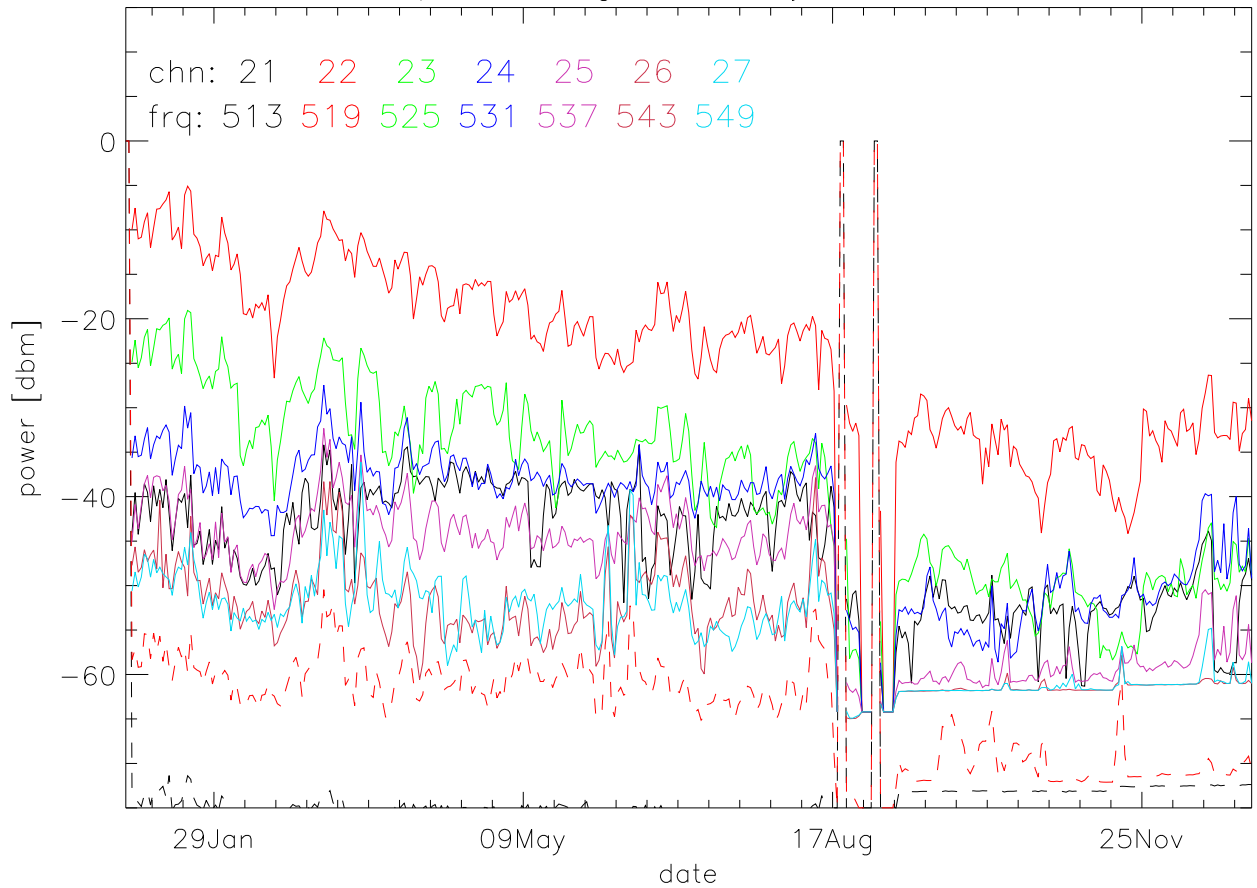

TV stations hilltopMonitoring 2005:daily mean. 550Mhz RfiBand

TV stations hilltopMonitoring 2005:daily mean. 550Mhz RfiBand

TV stations hilltopMonitoring 2005:daily mean. 550Mhz RfiBand

TV stations hilltopMonitoring 2005:daily mean. 550Mhz RfiBand

TV stations hilltopMonitoring 2005:daily mean. 725Mhz RfiBand

TV stations hilltopMonitoring 2005:daily mean. 725Mhz RfiBand