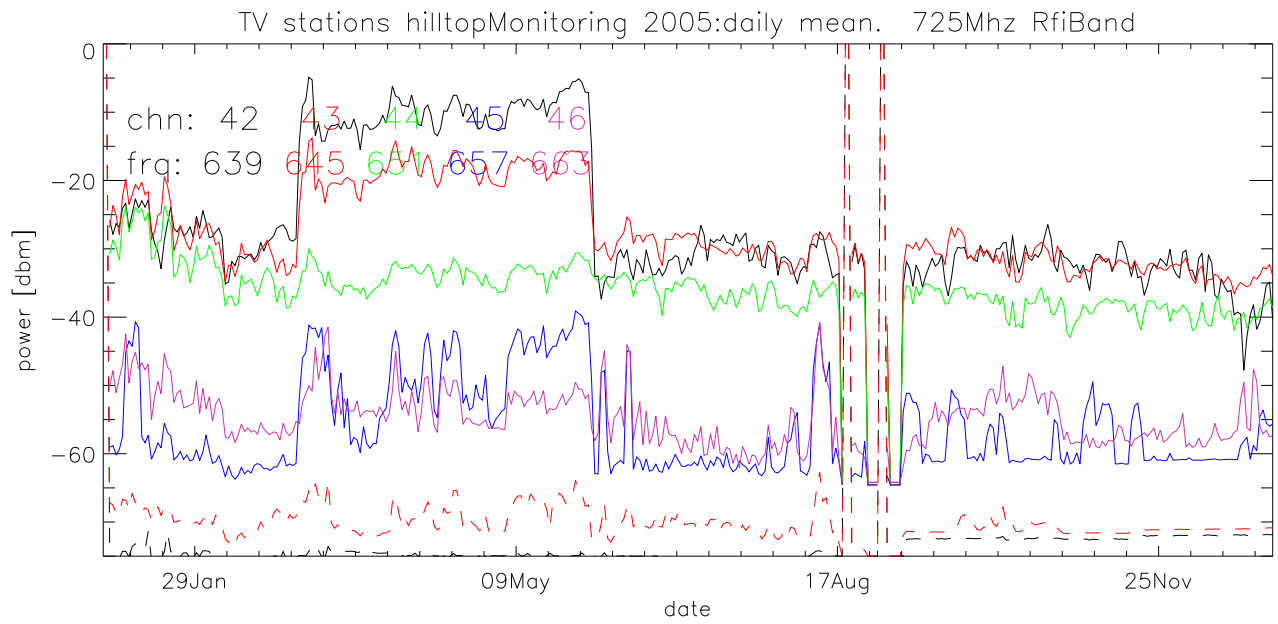

TV stations hilltopMonitoring 2005:daily mean. 550Mhz RfiBand

TV stations hilltopMonitoring 2005:daily mean. 550Mhz RfiBand

TV stations hilltopMonitoring 2005:daily mean. 550Mhz RfiBand

TV stations hilltopMonitoring 2005:daily mean. 550Mhz RfiBand

TV stations hilltopMonitoring 2005:daily mean. 725Mhz RfiBand

TV stations hilltopMonitoring 2005:daily mean. 725Mhz RfiBand