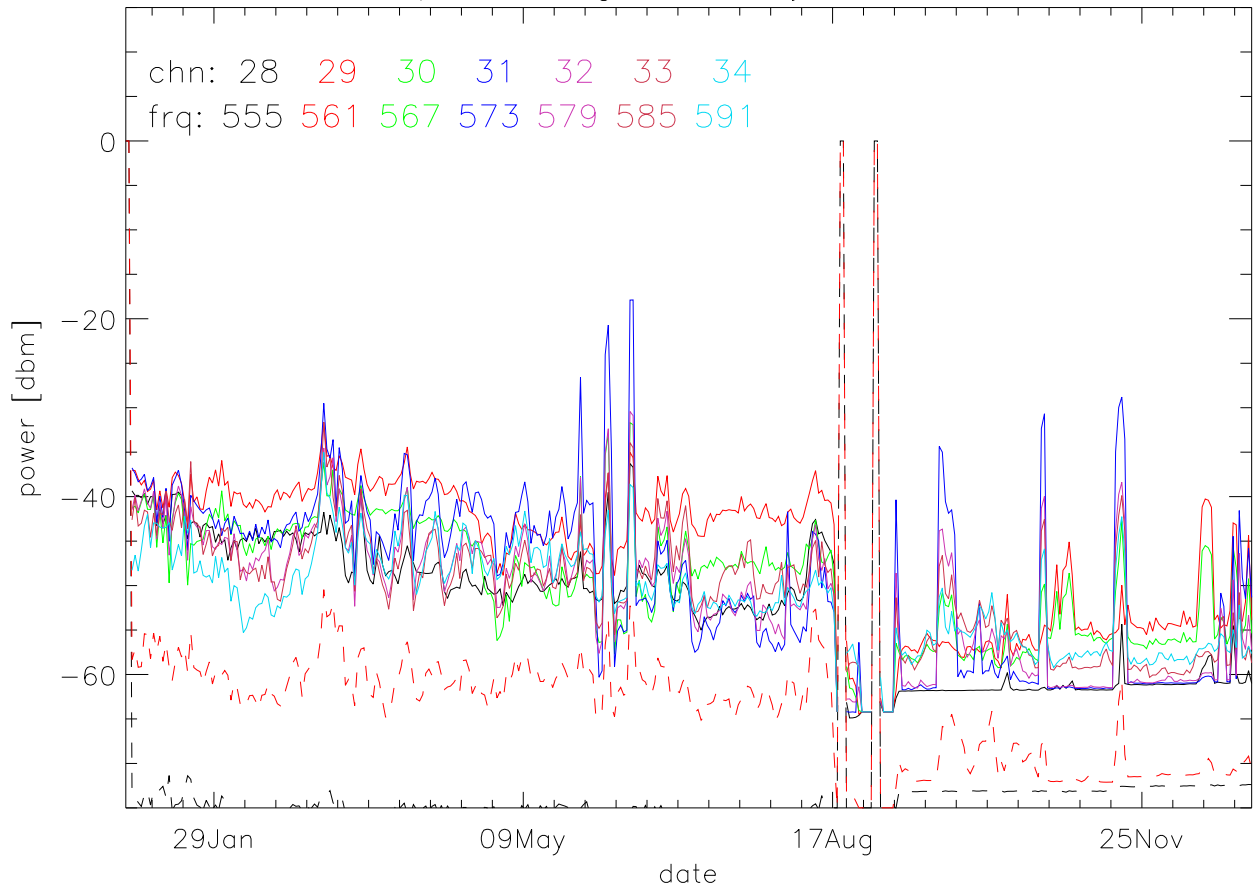

TV stations hilltopMonitoring 2005:daily mean. 550Mhz RfiBand

TV stations hilltopMonitoring 2005:daily mean. 550Mhz RfiBand

TV stations hilltopMonitoring 2005:daily mean. 550Mhz RfiBand

TV stations hilltopMonitoring 2005:daily mean. 550Mhz RfiBand

TV stations hilltopMonitoring 2005:daily mean. 725Mhz RfiBand

TV stations hilltopMonitoring 2005:daily mean. 725Mhz RfiBand