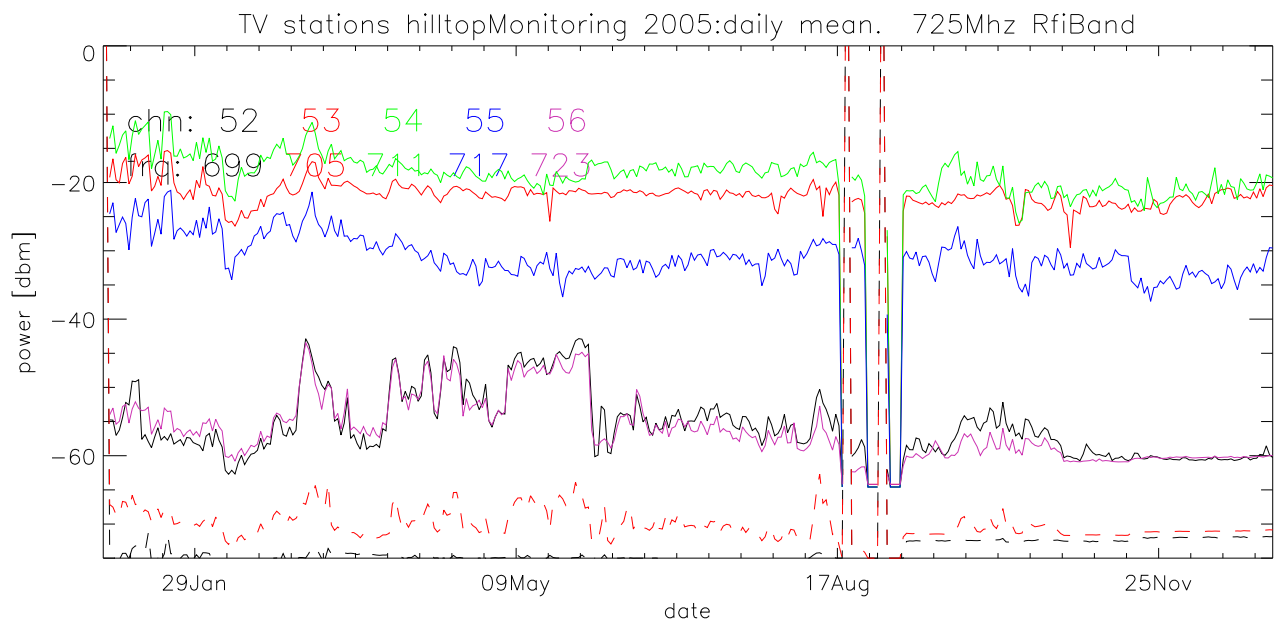

TV stations hilltopMonitoring 2005:daily mean. 550Mhz RfiBand

TV stations hilltopMonitoring 2005:daily mean. 550Mhz RfiBand

TV stations hilltopMonitoring 2005:daily mean. 550Mhz RfiBand

TV stations hilltopMonitoring 2005:daily mean. 550Mhz RfiBand

TV stations hilltopMonitoring 2005:daily mean. 725Mhz RfiBand

TV stations hilltopMonitoring 2005:daily mean. 725Mhz RfiBand