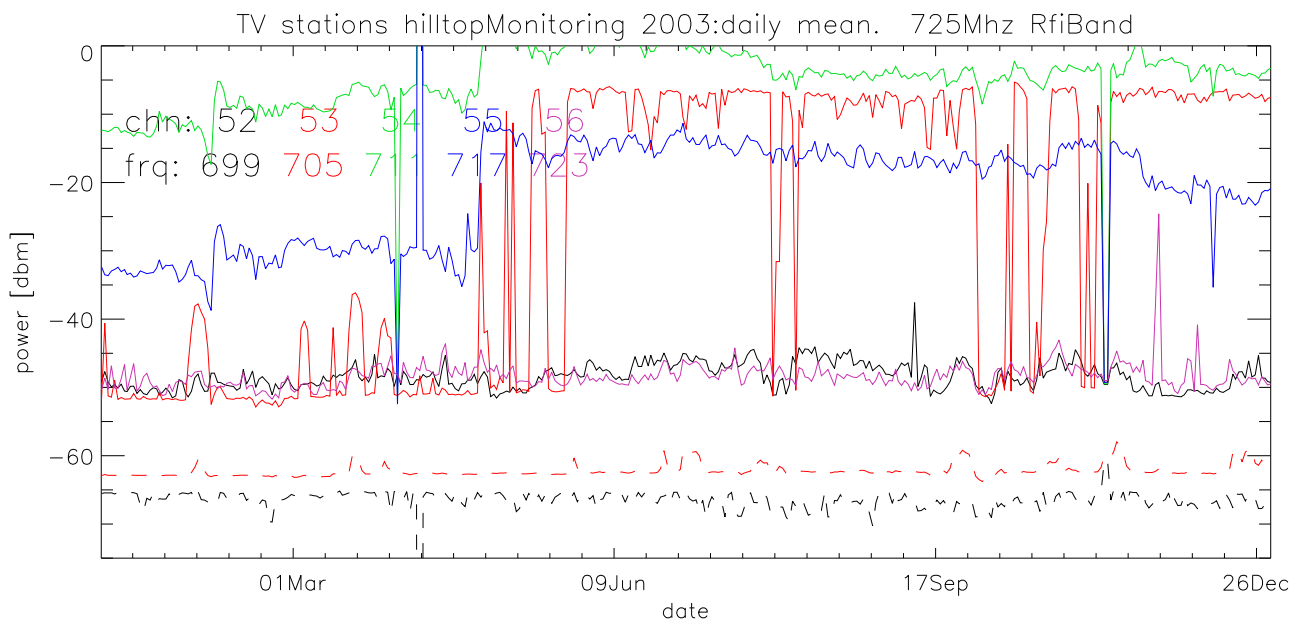

TV stations hilltopMonitoring 2003:daily mean. 550Mhz RfiBand

TV stations hilltopMonitoring 2003:daily mean. 550Mhz RfiBand

TV stations hilltopMonitoring 2003:daily mean. 550Mhz RfiBand

TV stations hilltopMonitoring 2003:daily mean. 550Mhz RfiBand

TV stations hilltopMonitoring 2003:daily mean. 725Mhz RfiBand

TV stations hilltopMonitoring 2003:daily mean. 725Mhz RfiBand