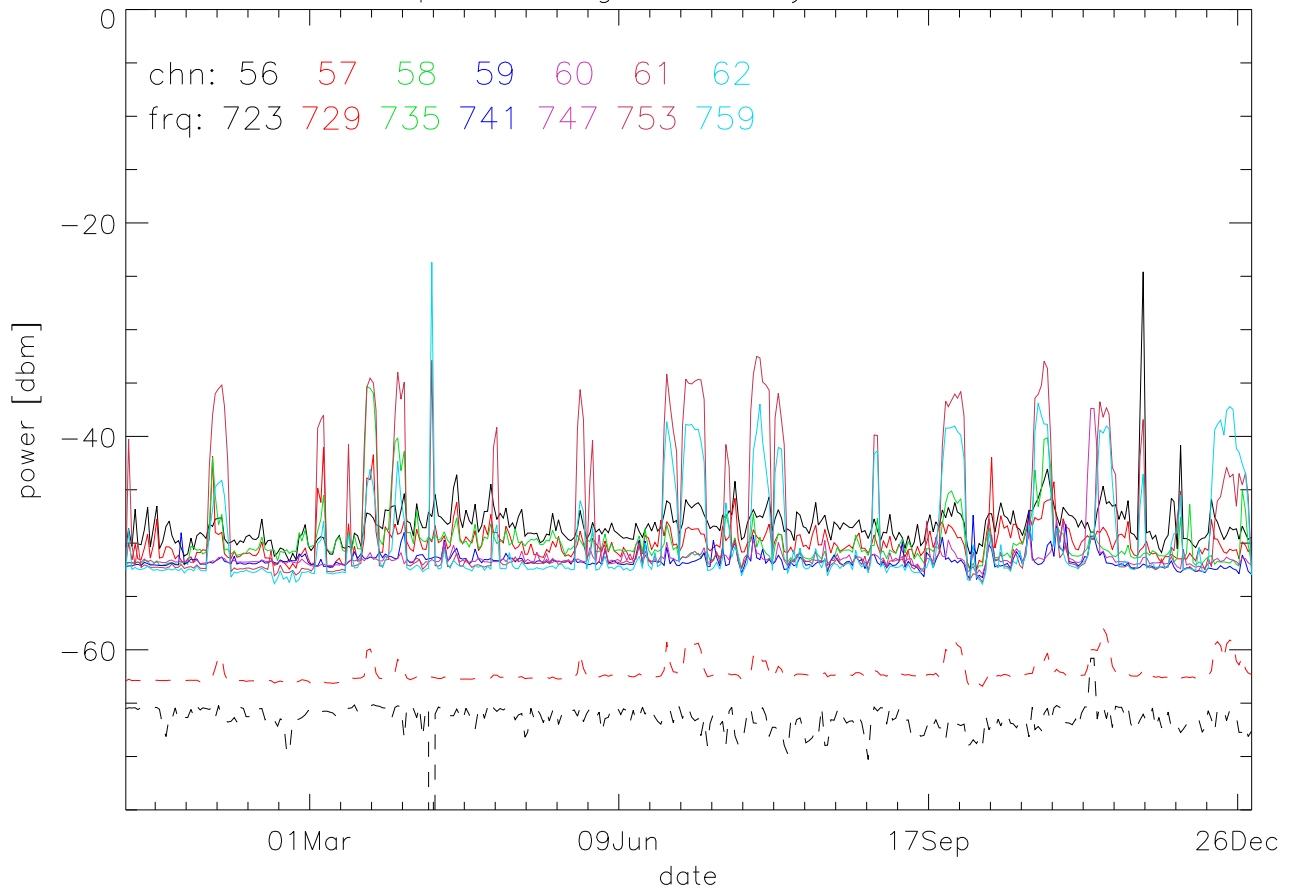

TV stations hilltopMonitoring 2003:daily mean. 550Mhz RfiBand

TV stations hilltopMonitoring 2003:daily mean. 550Mhz RfiBand

TV stations hilltopMonitoring 2003:daily mean. 550Mhz RfiBand

TV stations hilltopMonitoring 2003:daily mean. 550Mhz RfiBand

TV stations hilltopMonitoring 2003:daily mean. 725Mhz RfiBand

TV stations hilltopMonitoring 2003:daily mean. 725Mhz RfiBand