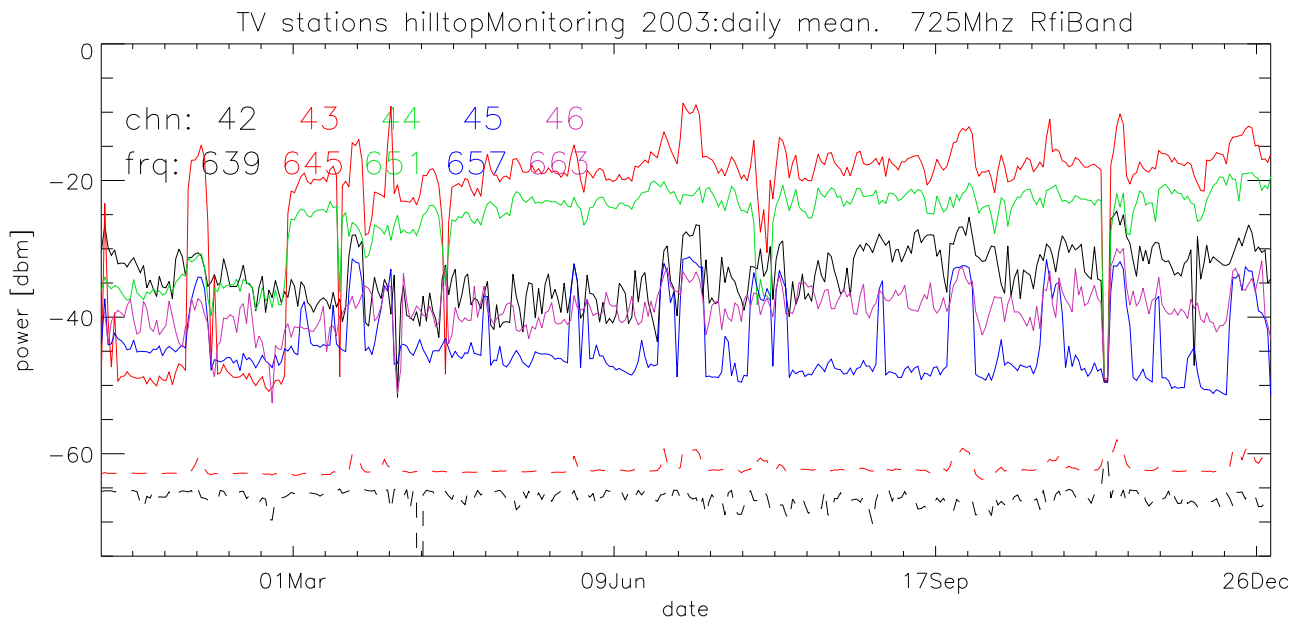

TV stations hilltopMonitoring 2003:daily mean. 550Mhz RfiBand

TV stations hilltopMonitoring 2003:daily mean. 550Mhz RfiBand

TV stations hilltopMonitoring 2003:daily mean. 550Mhz RfiBand

TV stations hilltopMonitoring 2003:daily mean. 550Mhz RfiBand

TV stations hilltopMonitoring 2003:daily mean. 725Mhz RfiBand

TV stations hilltopMonitoring 2003:daily mean. 725Mhz RfiBand