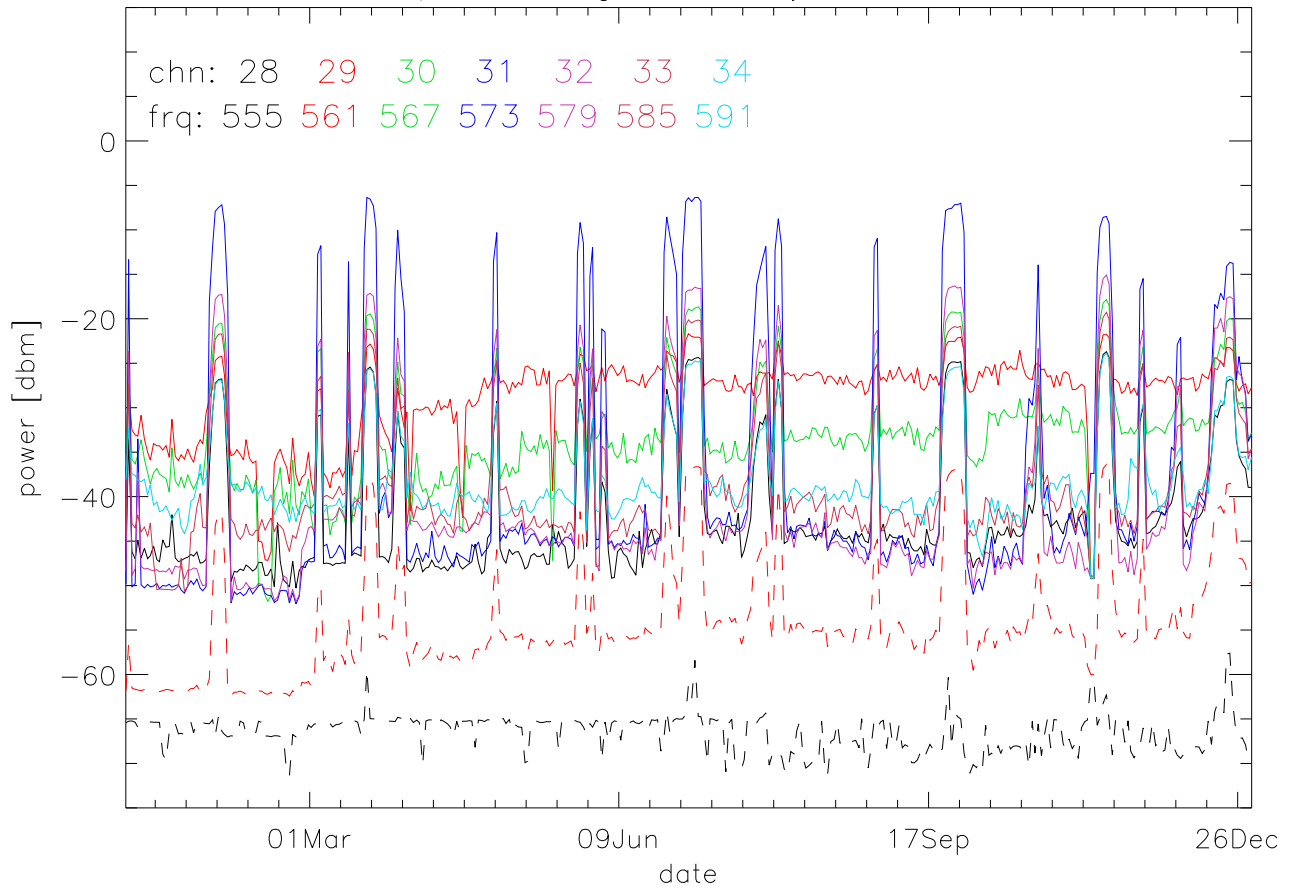

TV stations hilltopMonitoring 2003:daily mean. 550Mhz RfiBand

TV stations hilltopMonitoring 2003:daily mean. 550Mhz RfiBand

TV stations hilltopMonitoring 2003:daily mean. 550Mhz RfiBand

TV stations hilltopMonitoring 2003:daily mean. 550Mhz RfiBand

TV stations hilltopMonitoring 2003:daily mean. 725Mhz RfiBand

TV stations hilltopMonitoring 2003:daily mean. 725Mhz RfiBand