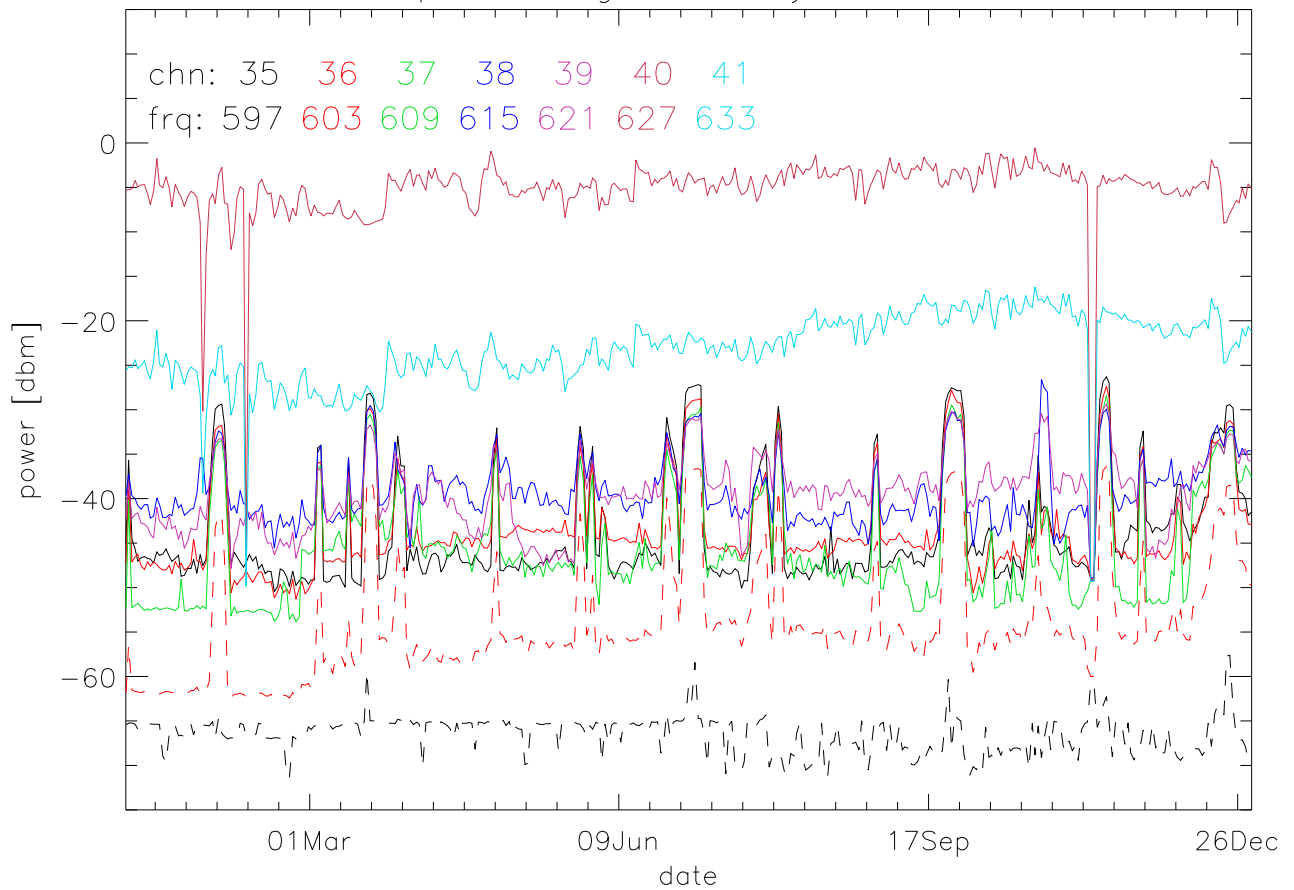

TV stations hilltopMonitoring 2003:daily mean. 550Mhz RfiBand

TV stations hilltopMonitoring 2003:daily mean. 550Mhz RfiBand

TV stations hilltopMonitoring 2003:daily mean. 550Mhz RfiBand

TV stations hilltopMonitoring 2003:daily mean. 550Mhz RfiBand

TV stations hilltopMonitoring 2003:daily mean. 725Mhz RfiBand

TV stations hilltopMonitoring 2003:daily mean. 725Mhz RfiBand