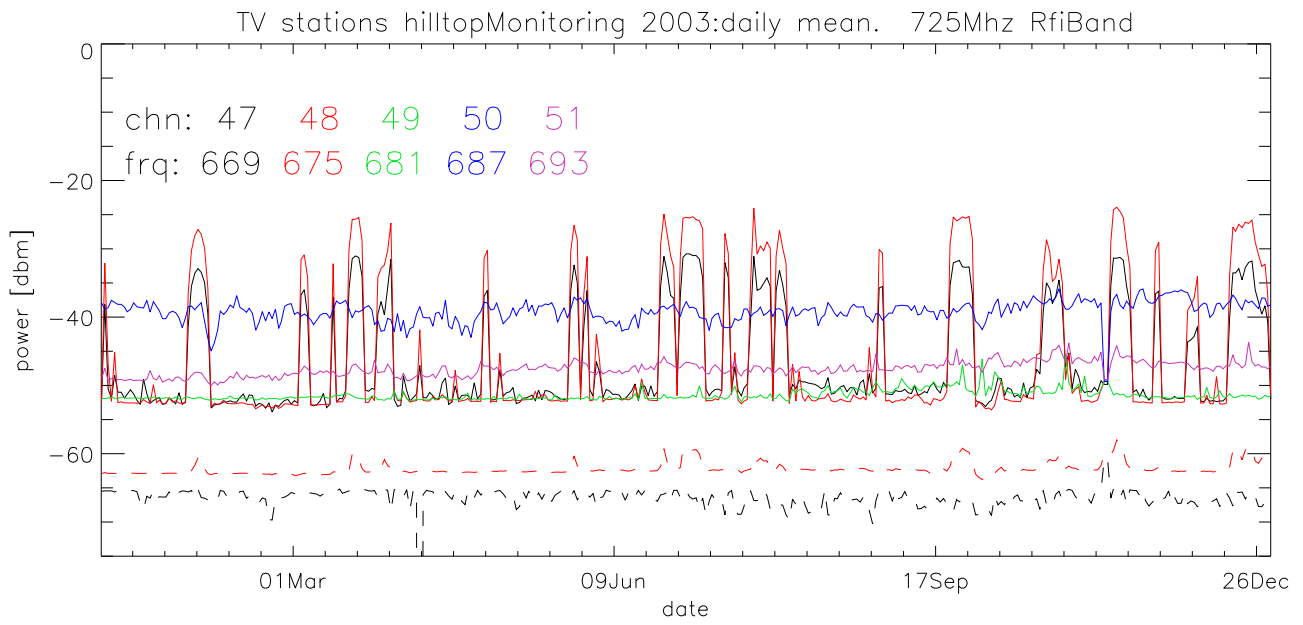

TV stations hilltopMonitoring 2003:daily mean. 550Mhz RfiBand

TV stations hilltopMonitoring 2003:daily mean. 550Mhz RfiBand

TV stations hilltopMonitoring 2003:daily mean. 550Mhz RfiBand

TV stations hilltopMonitoring 2003:daily mean. 550Mhz RfiBand

TV stations hilltopMonitoring 2003:daily mean. 725Mhz RfiBand

TV stations hilltopMonitoring 2003:daily mean. 725Mhz RfiBand