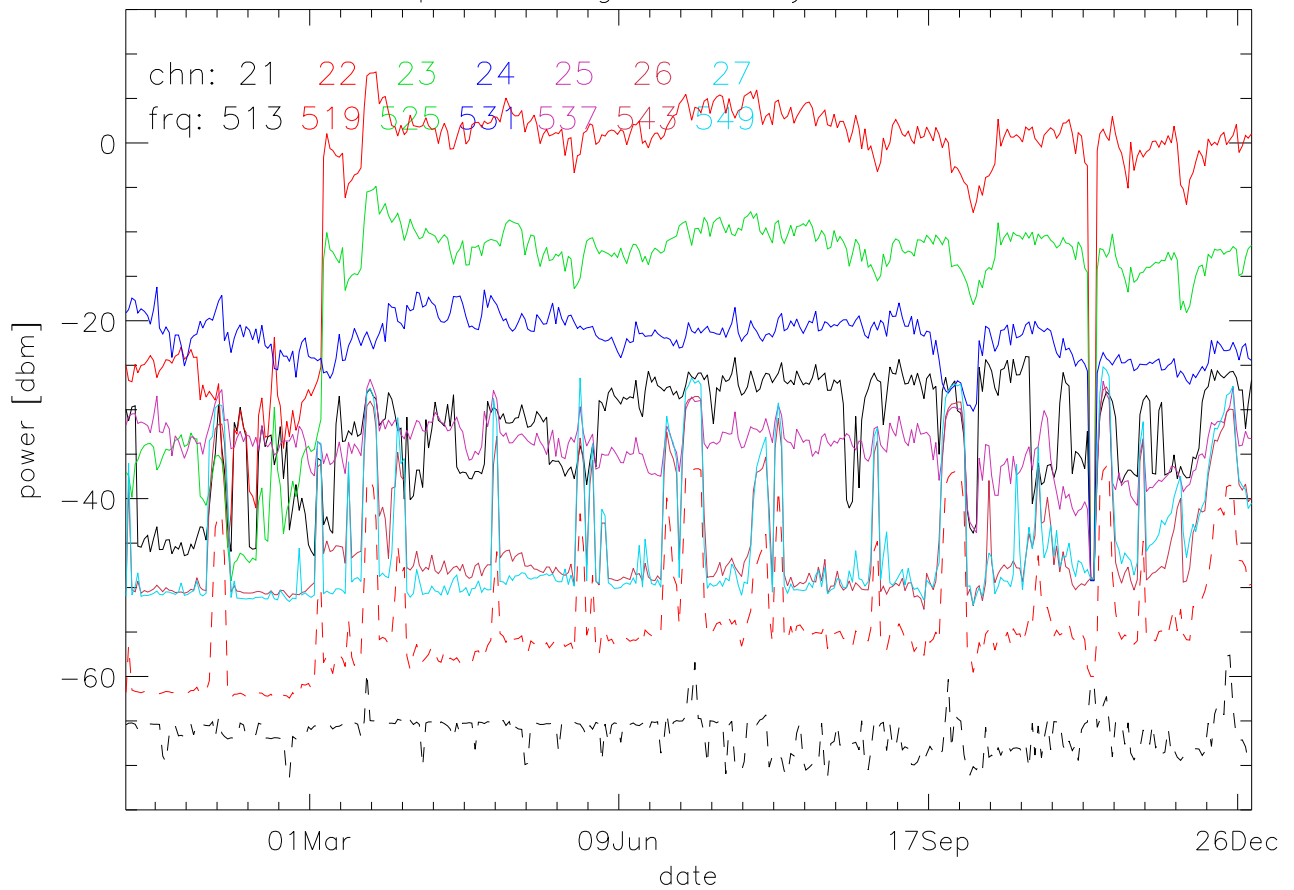

TV stations hilltopMonitoring 2003:daily mean. 550Mhz RfiBand

TV stations hilltopMonitoring 2003:daily mean. 550Mhz RfiBand

TV stations hilltopMonitoring 2003:daily mean. 550Mhz RfiBand

TV stations hilltopMonitoring 2003:daily mean. 550Mhz RfiBand

TV stations hilltopMonitoring 2003:daily mean. 725Mhz RfiBand

TV stations hilltopMonitoring 2003:daily mean. 725Mhz RfiBand