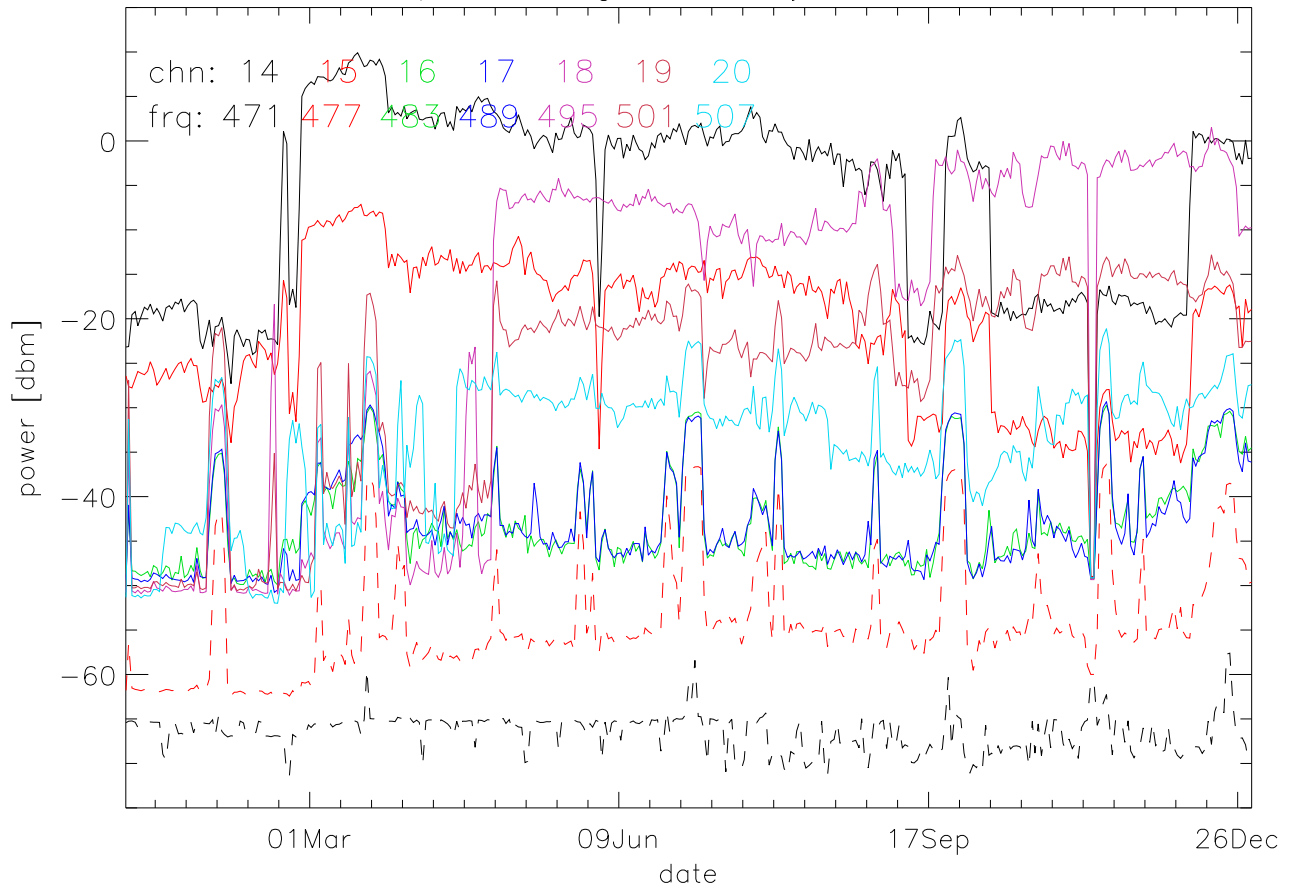

TV stations hilltopMonitoring 2003:daily mean. 550Mhz RfiBand

TV stations hilltopMonitoring 2003:daily mean. 550Mhz RfiBand

TV stations hilltopMonitoring 2003:daily mean. 550Mhz RfiBand

TV stations hilltopMonitoring 2003:daily mean. 550Mhz RfiBand

TV stations hilltopMonitoring 2003:daily mean. 725Mhz RfiBand

TV stations hilltopMonitoring 2003:daily mean. 725Mhz RfiBand