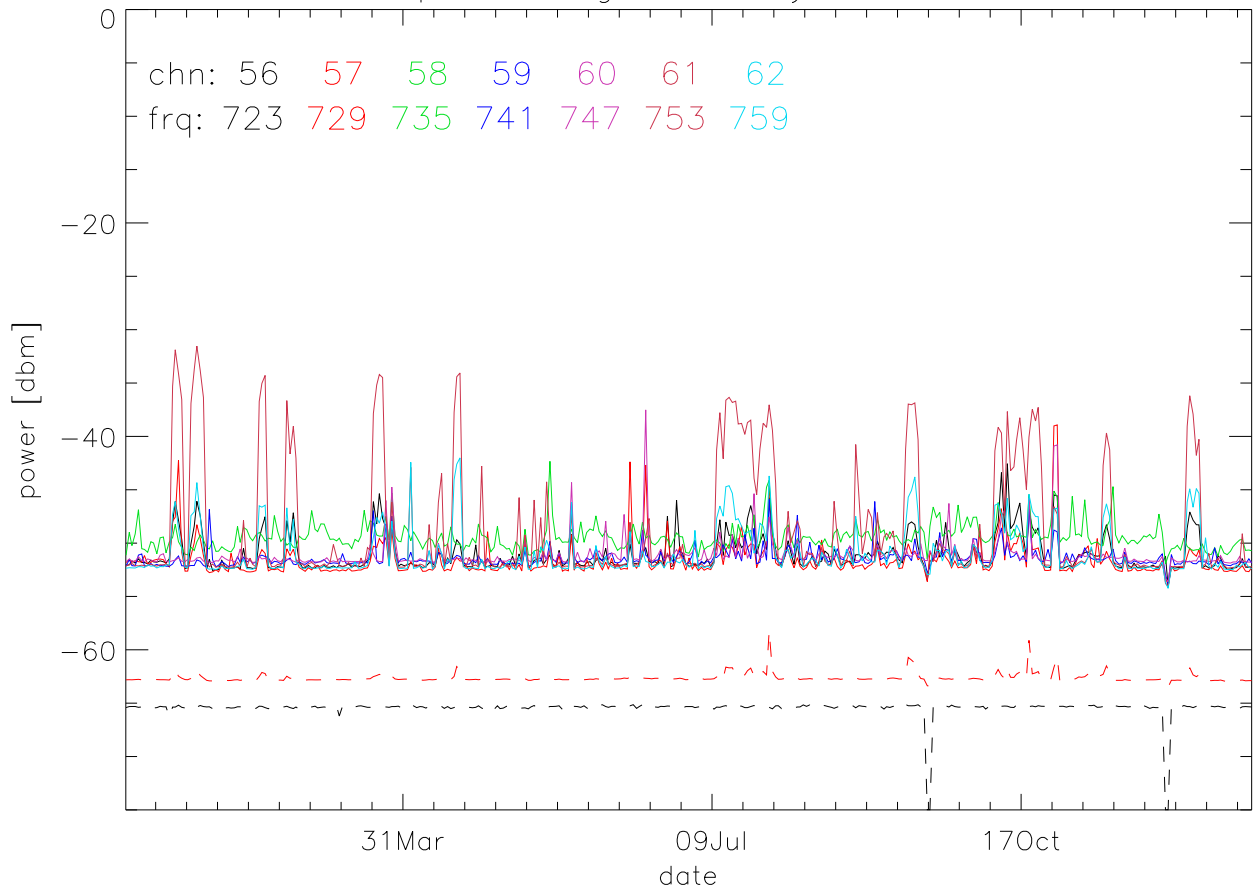

TV stations hilltopMonitoring 2001:daily mean. 550Mhz RfiBand

TV stations hilltopMonitoring 2001:daily mean. 550Mhz RfiBand

TV stations hilltopMonitoring 2001:daily mean. 550Mhz RfiBand

TV stations hilltopMonitoring 2001:daily mean. 725Mhz RfiBand

TV stations hilltopMonitoring 2001:daily mean. 725Mhz RfiBand