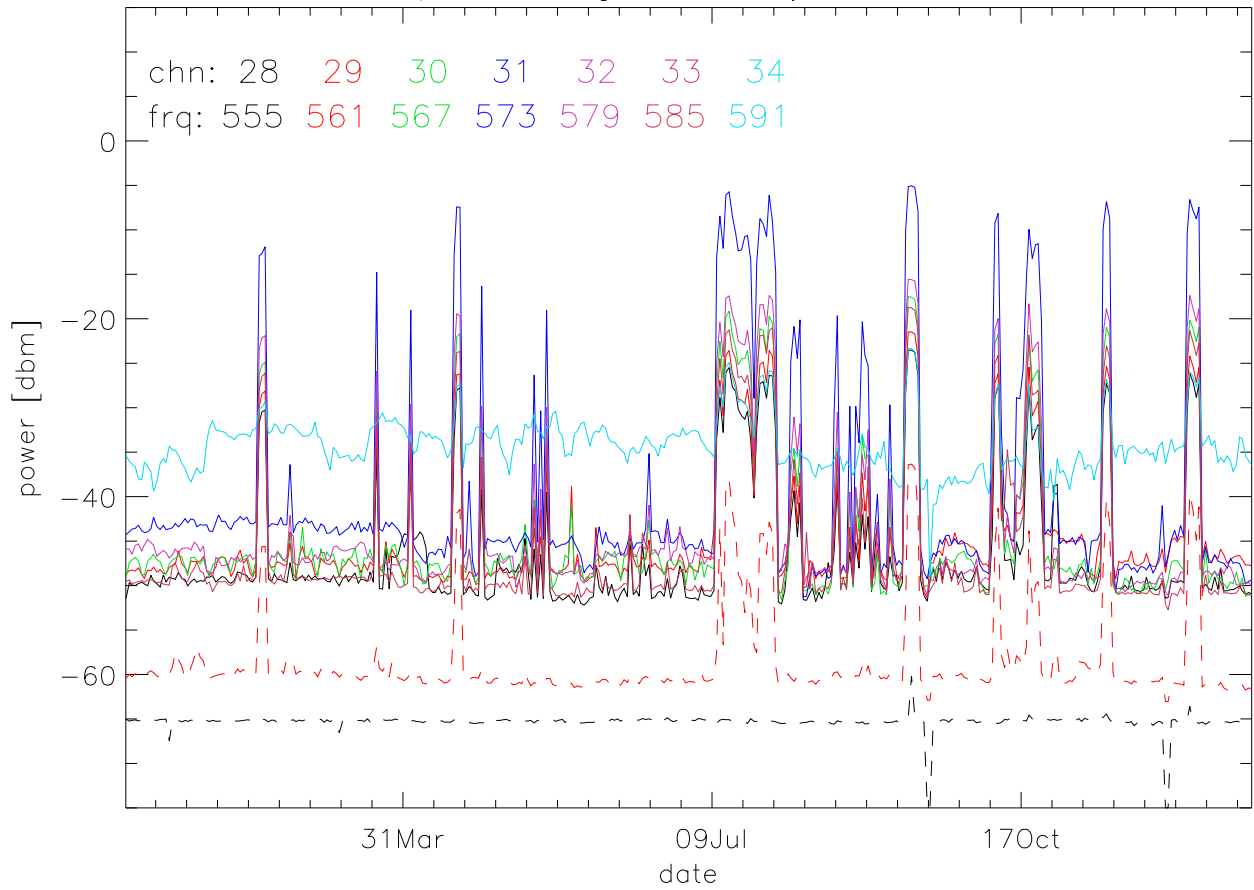

TV stations hilltopMonitoring 2001:daily mean. 70Mhz RfiBand

TV stations hilltopMonitoring 2001:daily mean. 165Mhz RfiBand

TV stations hilltopMonitoring 2001:daily mean. 235Mhz RfiBand

TV stations hilltopMonitoring 2001:daily mean. 550Mhz RfiBand

TV stations hilltopMonitoring 2001:daily mean. 550Mhz RfiBand

TV stations hilltopMonitoring 2001:daily mean. 550Mhz RfiBand

TV stations hilltopMonitoring 2001:daily mean. 550Mhz RfiBand

TV stations hilltopMonitoring 2001:daily mean. 725Mhz RfiBand

TV stations hilltopMonitoring 2001:daily mean. 725Mhz RfiBand