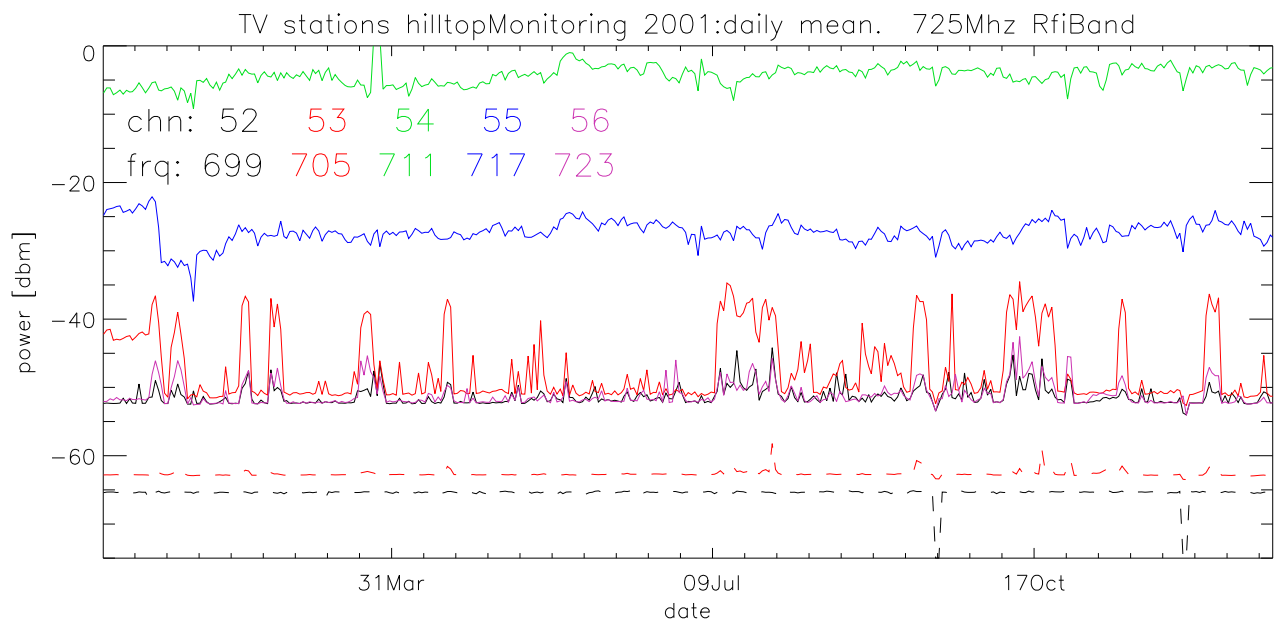

TV stations hilltopMonitoring 2001:daily mean. 70Mhz RfiBand

TV stations hilltopMonitoring 2001:daily mean. 165Mhz RfiBand

TV stations hilltopMonitoring 2001:daily mean. 235Mhz RfiBand

TV stations hilltopMonitoring 2001:daily mean. 550Mhz RfiBand

TV stations hilltopMonitoring 2001:daily mean. 550Mhz RfiBand

TV stations hilltopMonitoring 2001:daily mean. 550Mhz RfiBand

TV stations hilltopMonitoring 2001:daily mean. 550Mhz RfiBand

TV stations hilltopMonitoring 2001:daily mean. 725Mhz RfiBand

TV stations hilltopMonitoring 2001:daily mean. 725Mhz RfiBand