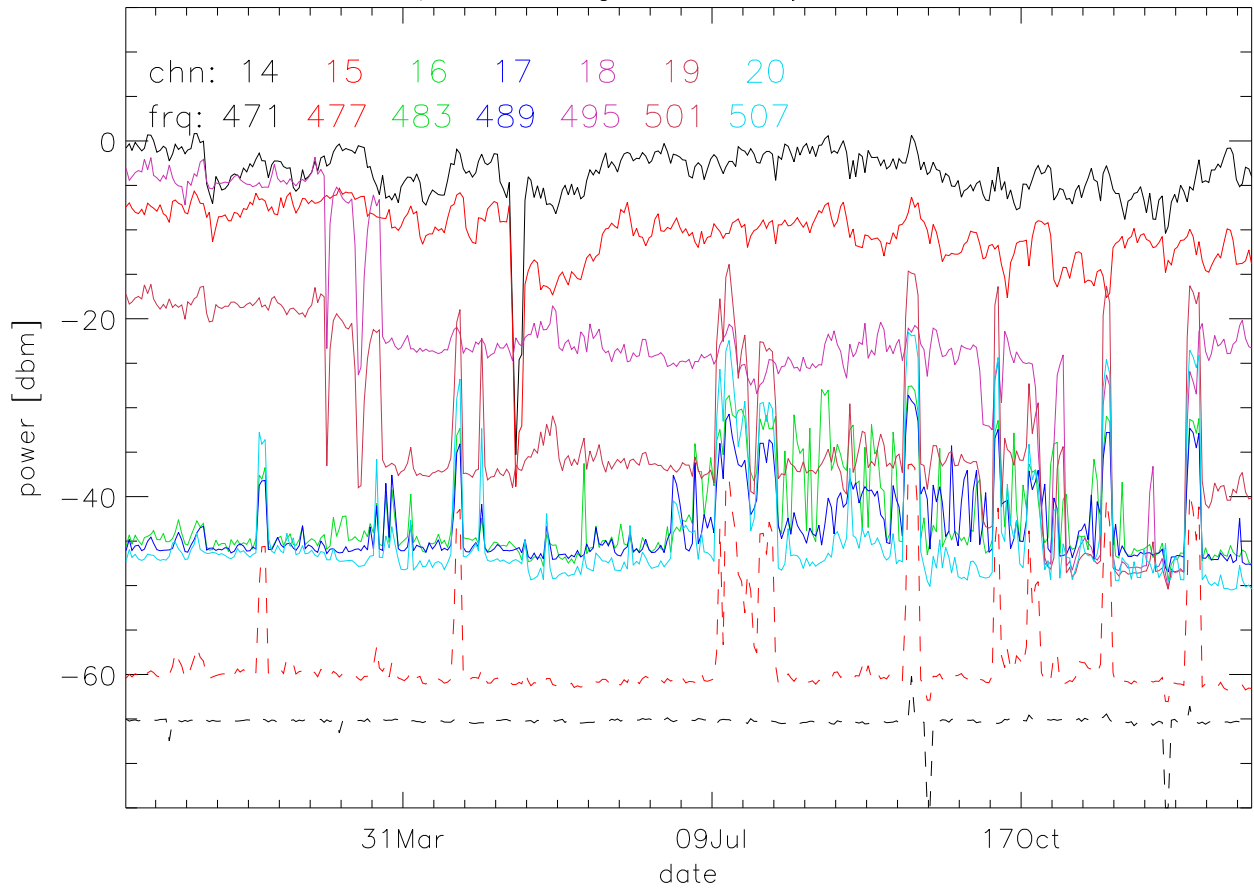

TV stations hilltopMonitoring 2001:daily mean. 70Mhz RfiBand

TV stations hilltopMonitoring 2001:daily mean. 165Mhz RfiBand

TV stations hilltopMonitoring 2001:daily mean. 235Mhz RfiBand

TV stations hilltopMonitoring 2001:daily mean. 550Mhz RfiBand

TV stations hilltopMonitoring 2001:daily mean. 550Mhz RfiBand

TV stations hilltopMonitoring 2001:daily mean. 550Mhz RfiBand

TV stations hilltopMonitoring 2001:daily mean. 550Mhz RfiBand

TV stations hilltopMonitoring 2001:daily mean. 725Mhz RfiBand

TV stations hilltopMonitoring 2001:daily mean. 725Mhz RfiBand