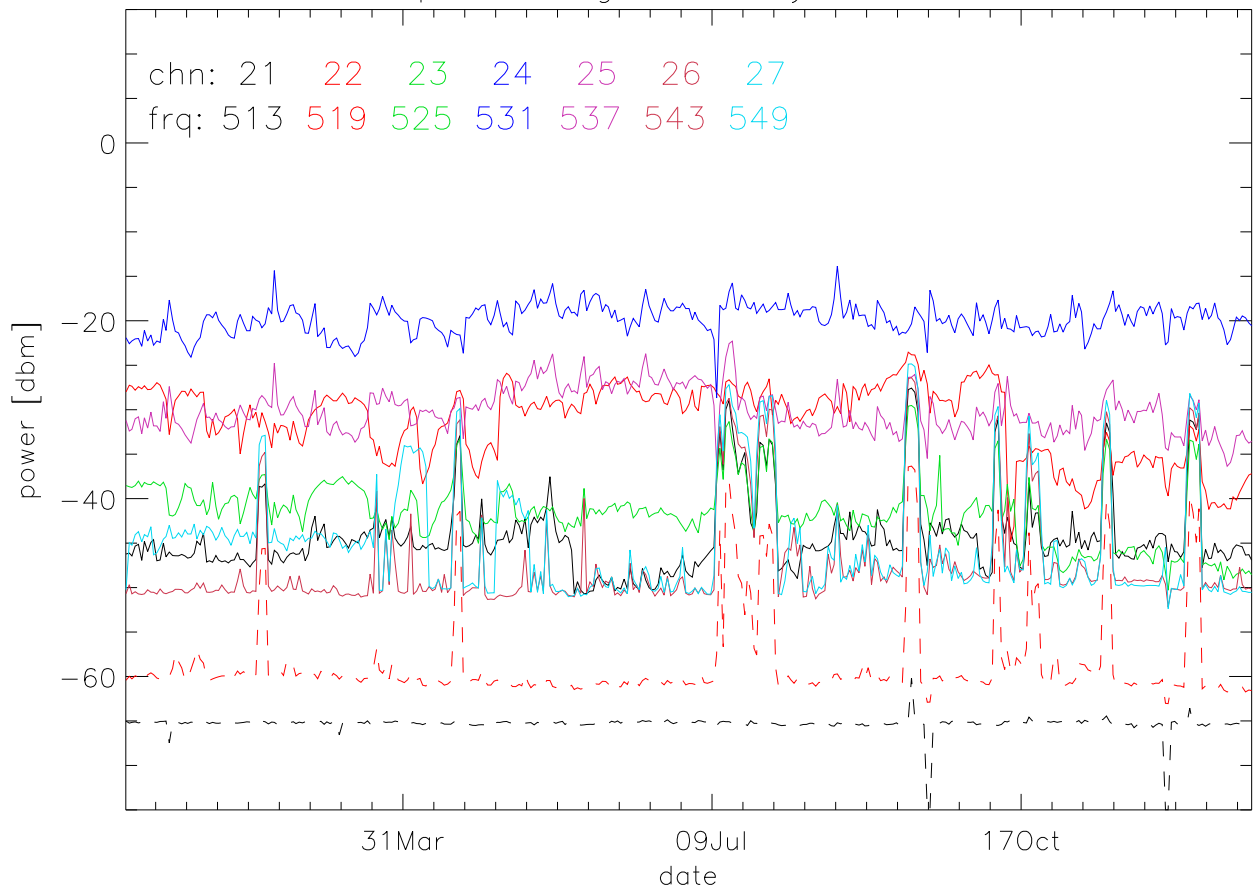

TV stations hilltopMonitoring 2001:daily mean. 70Mhz RfiBand

TV stations hilltopMonitoring 2001:daily mean. 165Mhz RfiBand

TV stations hilltopMonitoring 2001:daily mean. 235Mhz RfiBand

TV stations hilltopMonitoring 2001:daily mean. 550Mhz RfiBand

TV stations hilltopMonitoring 2001:daily mean. 550Mhz RfiBand

TV stations hilltopMonitoring 2001:daily mean. 550Mhz RfiBand

TV stations hilltopMonitoring 2001:daily mean. 550Mhz RfiBand

TV stations hilltopMonitoring 2001:daily mean. 725Mhz RfiBand

TV stations hilltopMonitoring 2001:daily mean. 725Mhz RfiBand