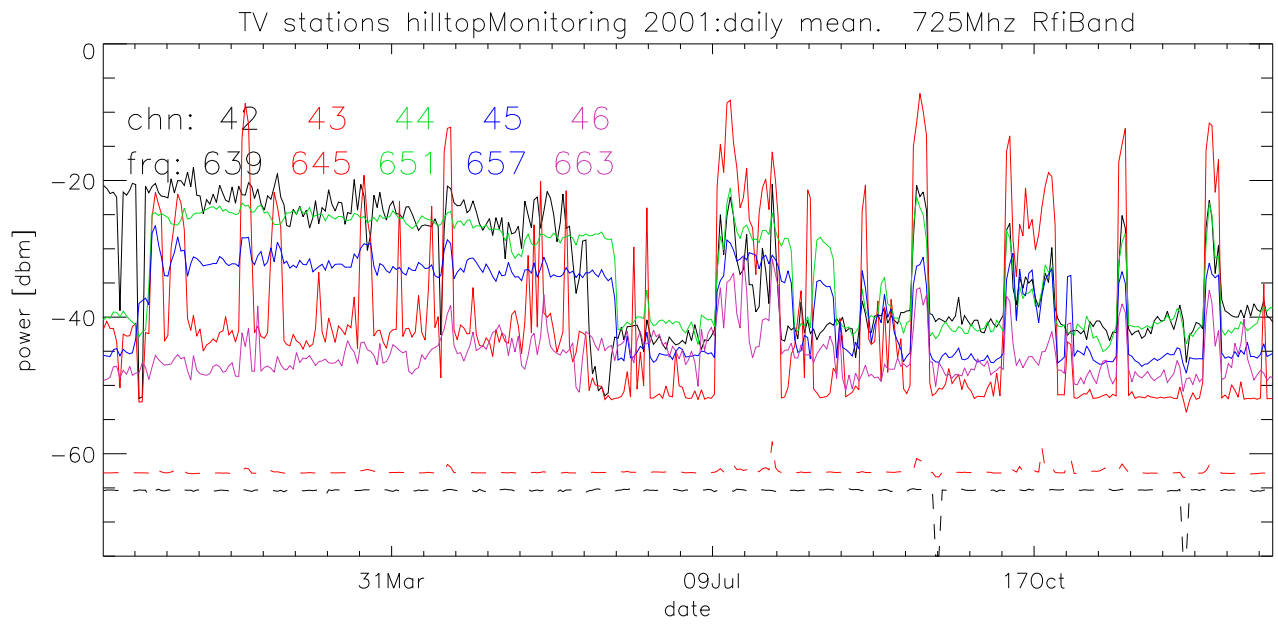

TV stations hilltopMonitoring 2001:daily mean. 70Mhz RfiBand

TV stations hilltopMonitoring 2001:daily mean. 165Mhz RfiBand

TV stations hilltopMonitoring 2001:daily mean. 235Mhz RfiBand

TV stations hilltopMonitoring 2001:daily mean. 550Mhz RfiBand

TV stations hilltopMonitoring 2001:daily mean. 550Mhz RfiBand

TV stations hilltopMonitoring 2001:daily mean. 550Mhz RfiBand

TV stations hilltopMonitoring 2001:daily mean. 550Mhz RfiBand

TV stations hilltopMonitoring 2001:daily mean. 725Mhz RfiBand

TV stations hilltopMonitoring 2001:daily mean. 725Mhz RfiBand