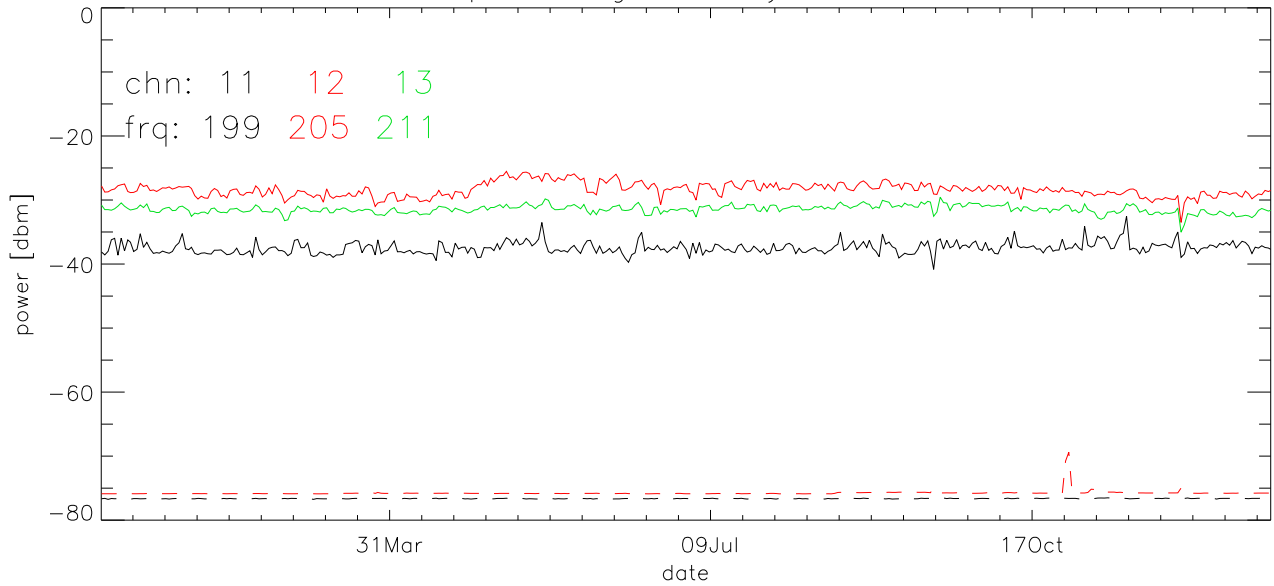

TV stations hilltopMonitoring 2001:daily mean. 70Mhz RfiBand

TV stations hilltopMonitoring 2001:daily mean. 165Mhz RfiBand

TV stations hilltopMonitoring 2001:daily mean. 235Mhz RfiBand

TV stations hilltopMonitoring 2001:daily mean. 550Mhz RfiBand

TV stations hilltopMonitoring 2001:daily mean. 550Mhz RfiBand

TV stations hilltopMonitoring 2001:daily mean. 550Mhz RfiBand

TV stations hilltopMonitoring 2001:daily mean. 550Mhz RfiBand

TV stations hilltopMonitoring 2001:daily mean. 725Mhz RfiBand

TV stations hilltopMonitoring 2001:daily mean. 725Mhz RfiBand