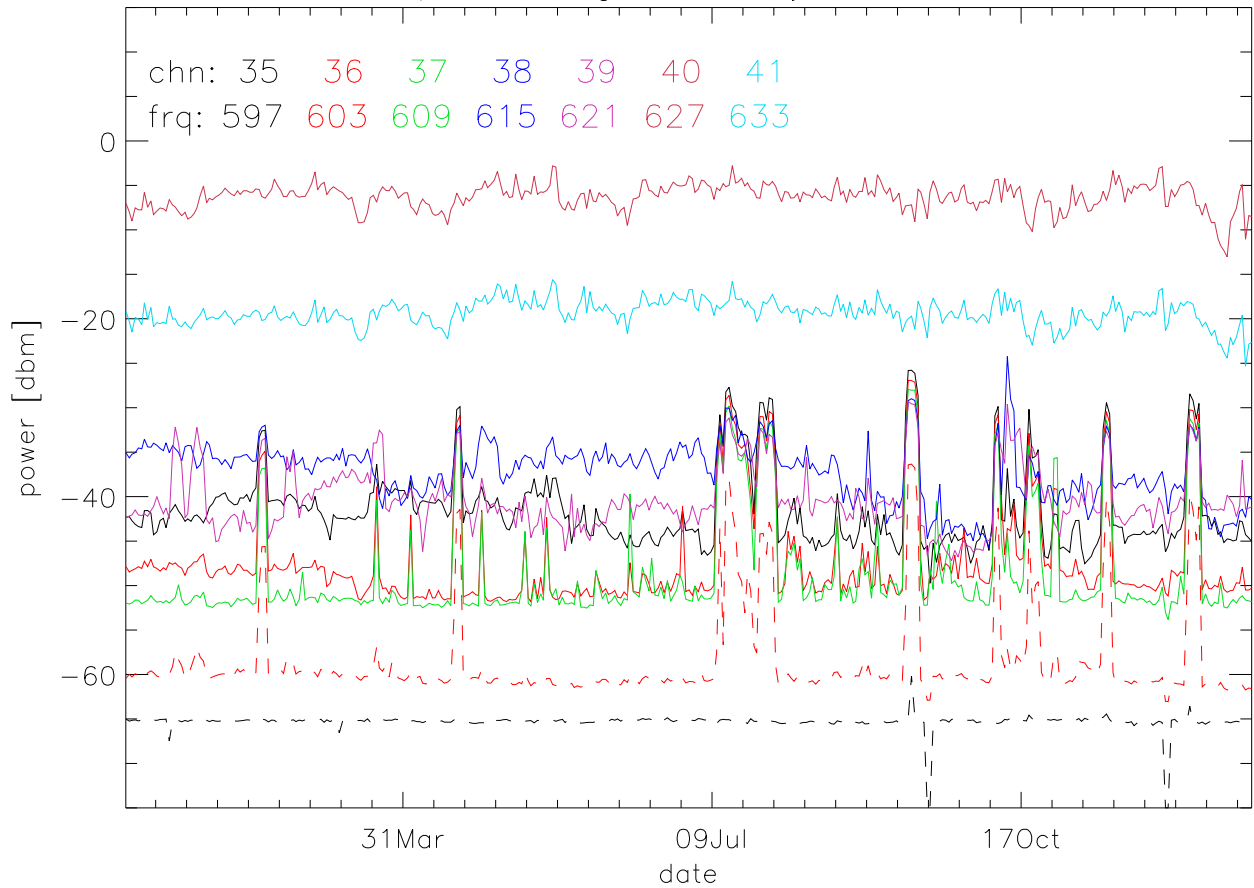

TV stations hilltopMonitoring 2001:daily mean. 70Mhz RfiBand

TV stations hilltopMonitoring 2001:daily mean. 165Mhz RfiBand

TV stations hilltopMonitoring 2001:daily mean. 235Mhz RfiBand

TV stations hilltopMonitoring 2001:daily mean. 550Mhz RfiBand

TV stations hilltopMonitoring 2001:daily mean. 550Mhz RfiBand

TV stations hilltopMonitoring 2001:daily mean. 550Mhz RfiBand

TV stations hilltopMonitoring 2001:daily mean. 550Mhz RfiBand

TV stations hilltopMonitoring 2001:daily mean. 725Mhz RfiBand

TV stations hilltopMonitoring 2001:daily mean. 725Mhz RfiBand