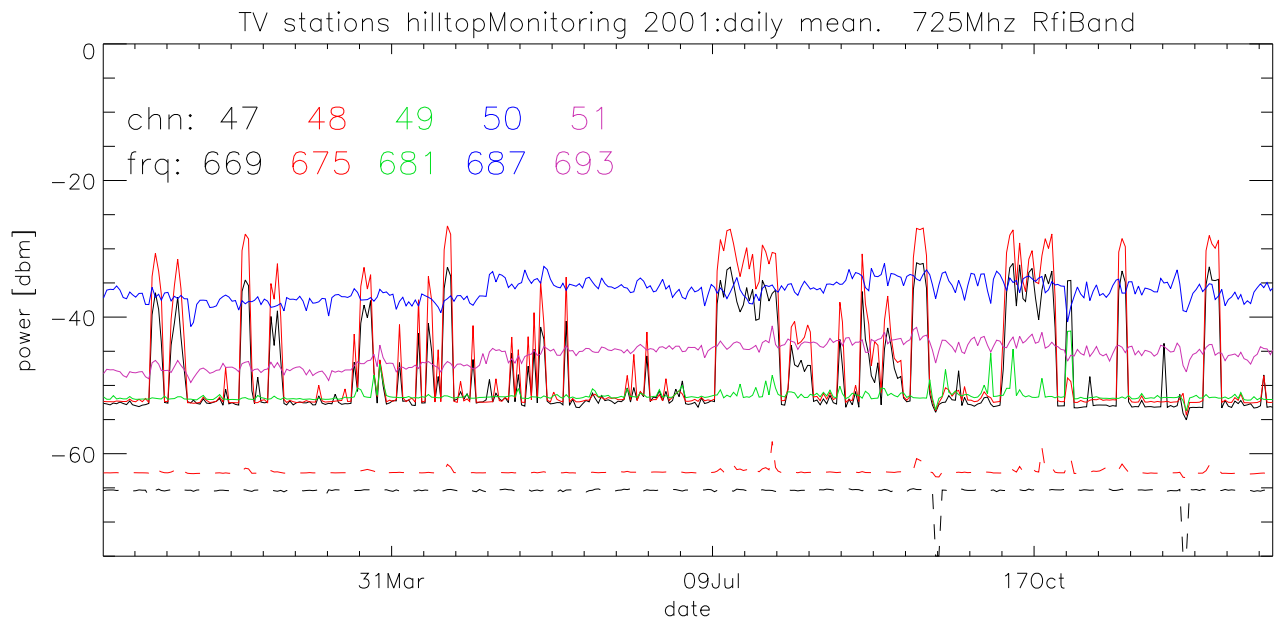

TV stations hilltopMonitoring 2001:daily mean. 550Mhz RfiBand

TV stations hilltopMonitoring 2001:daily mean. 550Mhz RfiBand

TV stations hilltopMonitoring 2001:daily mean. 550Mhz RfiBand

TV stations hilltopMonitoring 2001:daily mean. 725Mhz RfiBand

TV stations hilltopMonitoring 2001:daily mean. 725Mhz RfiBand