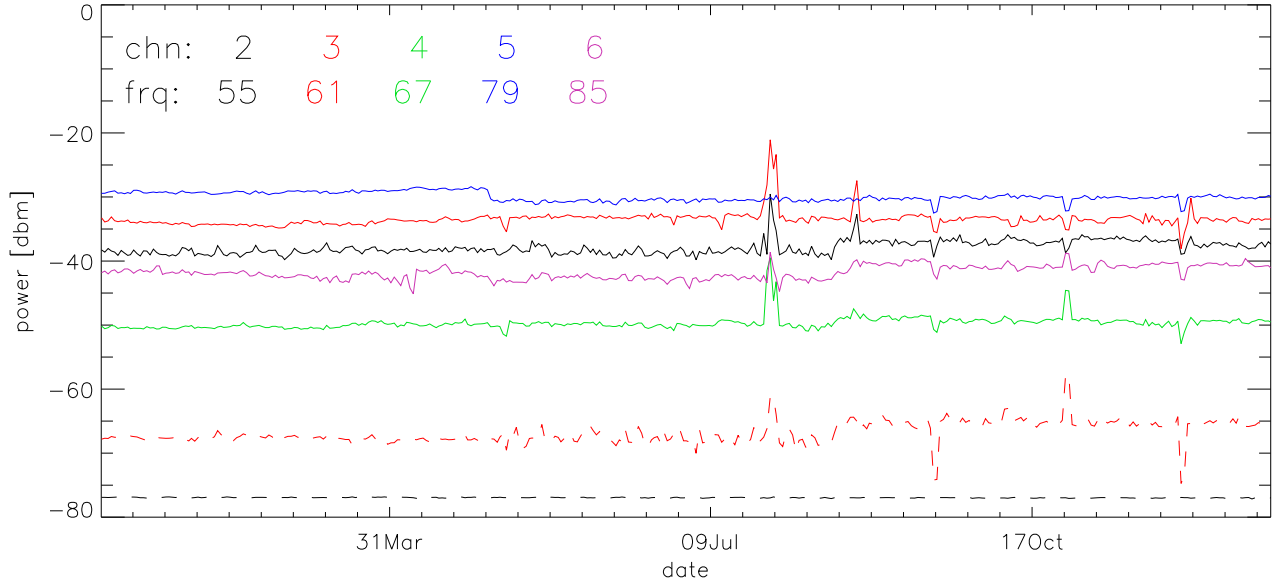

TV stations hilltopMonitoring 2001:daily mean. 70Mhz RfiBand

TV stations hilltopMonitoring 2001:daily mean. 165Mhz RfiBand

TV stations hilltopMonitoring 2001:daily mean. 235Mhz RfiBand

TV stations hilltopMonitoring 2001:daily mean. 550Mhz RfiBand

TV stations hilltopMonitoring 2001:daily mean. 550Mhz RfiBand

TV stations hilltopMonitoring 2001:daily mean. 550Mhz RfiBand

TV stations hilltopMonitoring 2001:daily mean. 550Mhz RfiBand

TV stations hilltopMonitoring 2001:daily mean. 725Mhz RfiBand

TV stations hilltopMonitoring 2001:daily mean. 725Mhz RfiBand