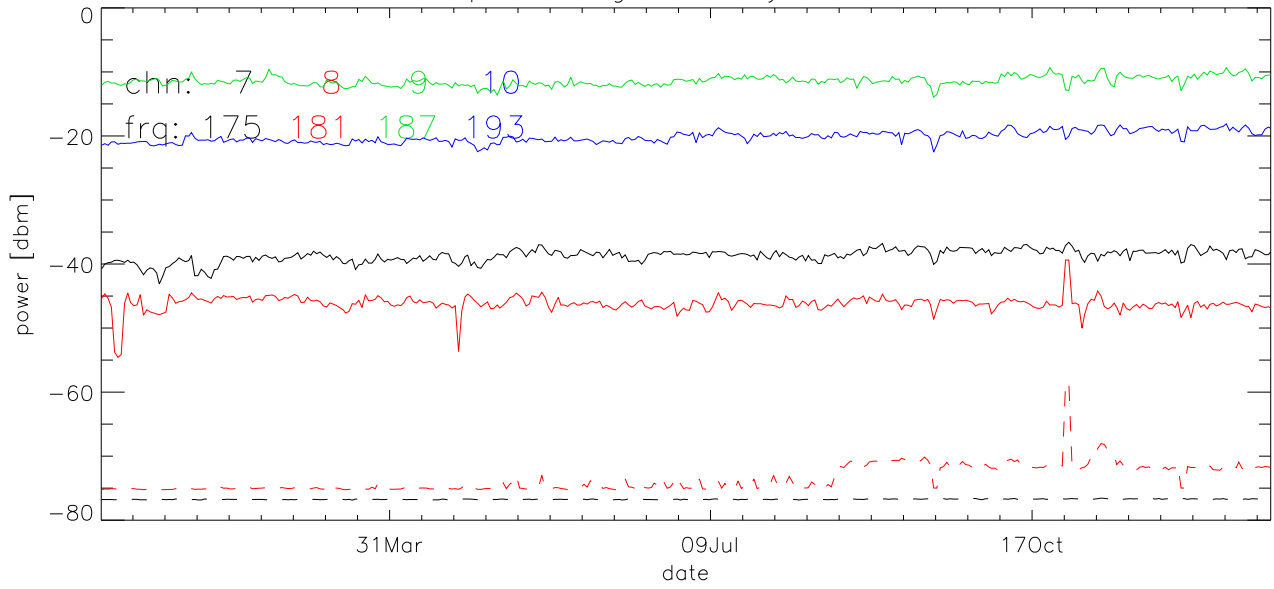

TV stations hilltopMonitoring 2001:daily mean. 70Mhz RfiBand

TV stations hilltopMonitoring 2001:daily mean. 165Mhz RfiBand

TV stations hilltopMonitoring 2001:daily mean. 235Mhz RfiBand

TV stations hilltopMonitoring 2001:daily mean. 550Mhz RfiBand

TV stations hilltopMonitoring 2001:daily mean. 550Mhz RfiBand

TV stations hilltopMonitoring 2001:daily mean. 550Mhz RfiBand

TV stations hilltopMonitoring 2001:daily mean. 550Mhz RfiBand

TV stations hilltopMonitoring 2001:daily mean. 725Mhz RfiBand

TV stations hilltopMonitoring 2001:daily mean. 725Mhz RfiBand