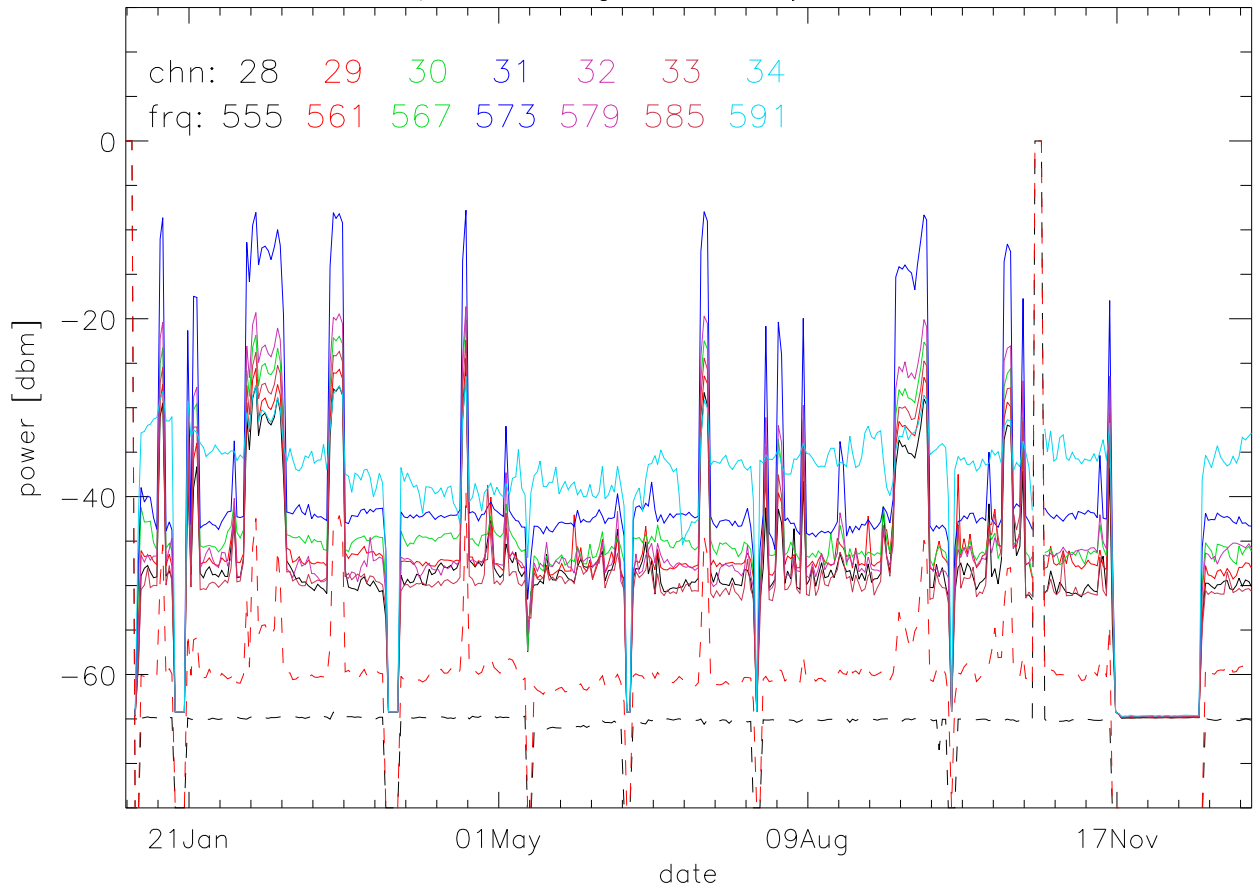

TV stations hilltopMonitoring 1999:daily mean. 550Mhz RfiBand

TV stations hilltopMonitoring 1999:daily mean. 550Mhz RfiBand

TV stations hilltopMonitoring 1999:daily mean. 550Mhz RfiBand

TV stations hilltopMonitoring 1999:daily mean. 550Mhz RfiBand