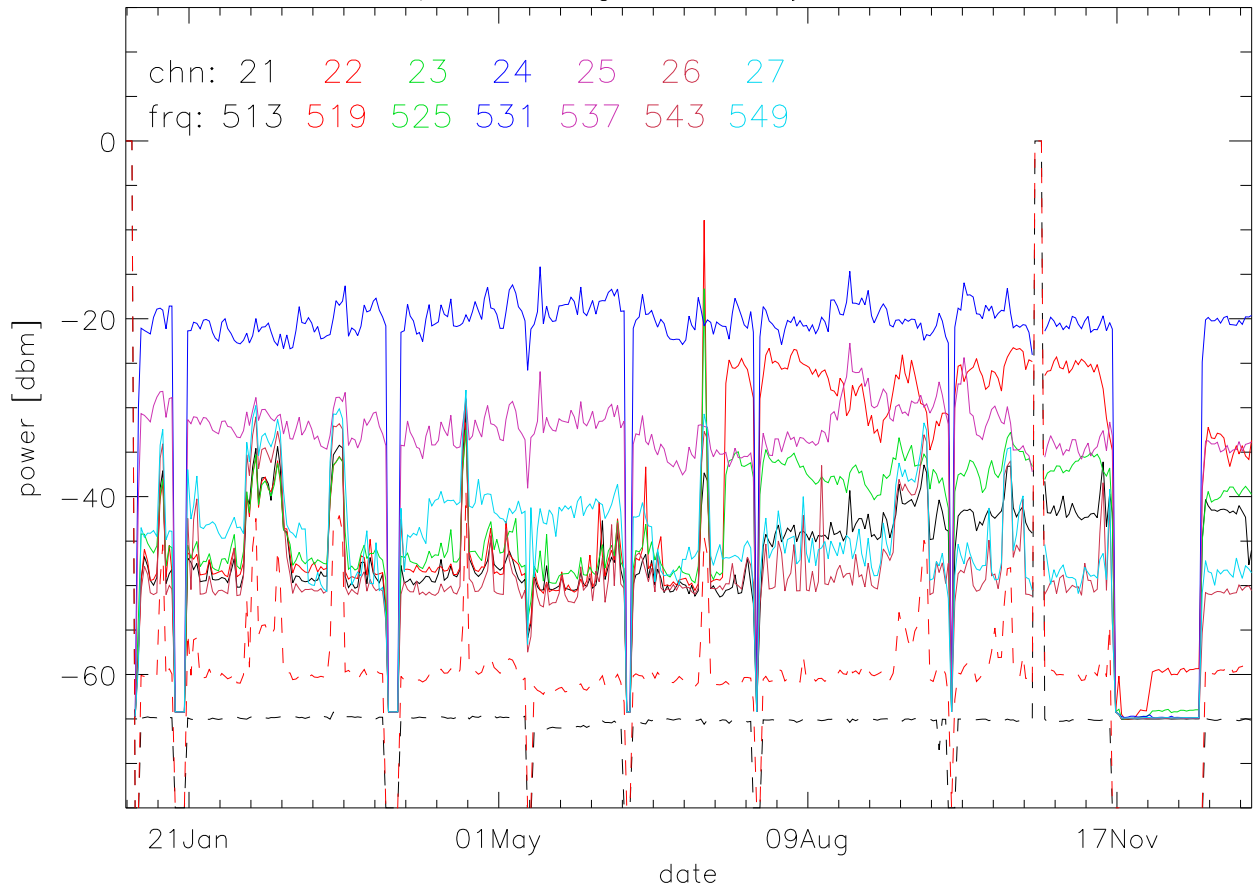

TV stations hilltopMonitoring 1999:daily mean. 550Mhz RfiBand

TV stations hilltopMonitoring 1999:daily mean. 550Mhz RfiBand

TV stations hilltopMonitoring 1999:daily mean. 550Mhz RfiBand

TV stations hilltopMonitoring 1999:daily mean. 550Mhz RfiBand