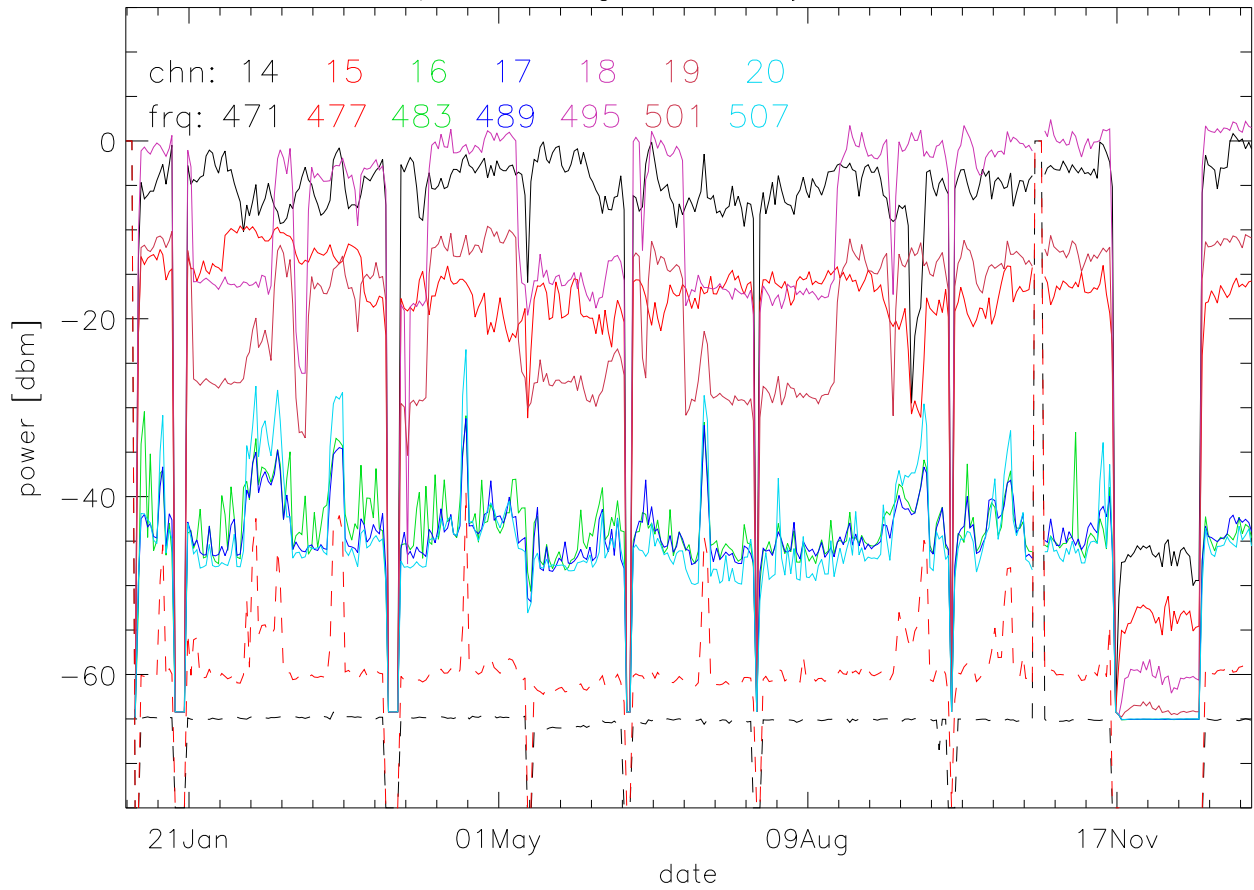

TV stations hilltopMonitoring 1999:daily mean. 550Mhz RfiBand

TV stations hilltopMonitoring 1999:daily mean. 550Mhz RfiBand

TV stations hilltopMonitoring 1999:daily mean. 550Mhz RfiBand

TV stations hilltopMonitoring 1999:daily mean. 550Mhz RfiBand