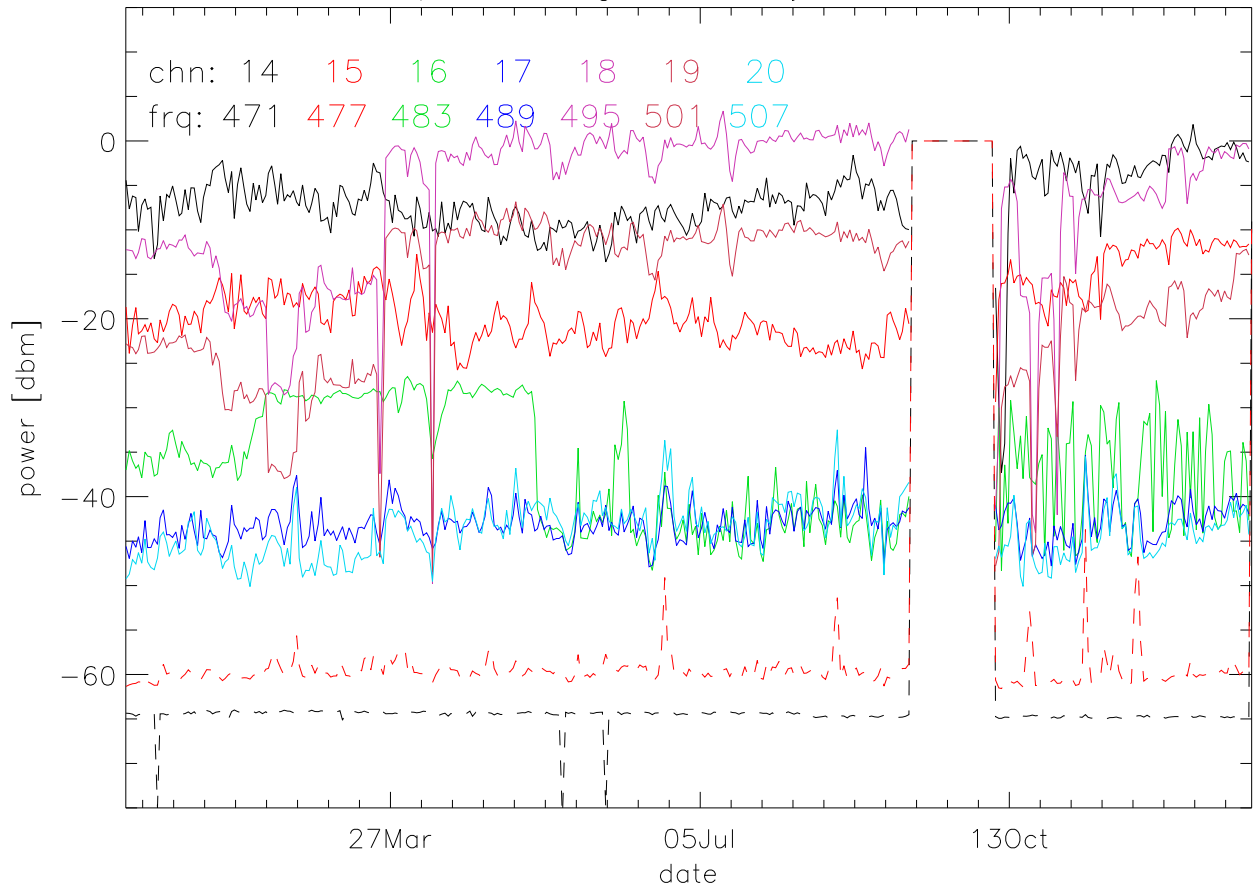

TV stations hilltopMonitoring 1998:daily mean. 550Mhz RfiBand

TV stations hilltopMonitoring 1998:daily mean. 550Mhz RfiBand

TV stations hilltopMonitoring 1998:daily mean. 550Mhz RfiBand

TV stations hilltopMonitoring 1998:daily mean. 550Mhz RfiBand

TV stations hilltopMonitoring 1998:daily mean. 725Mhz RfiBand

TV stations hilltopMonitoring 1998:daily mean. 725Mhz RfiBand