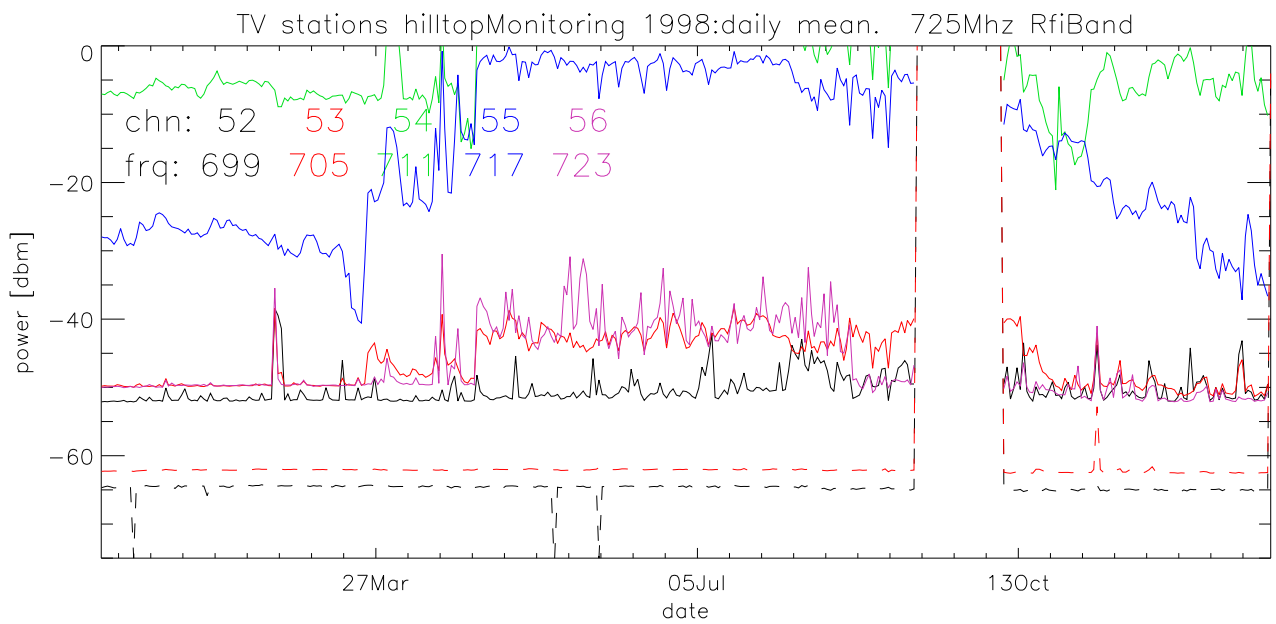

TV stations hilltopMonitoring 1998:daily mean. 550Mhz RfiBand

TV stations hilltopMonitoring 1998:daily mean. 550Mhz RfiBand

TV stations hilltopMonitoring 1998:daily mean. 550Mhz RfiBand

TV stations hilltopMonitoring 1998:daily mean. 550Mhz RfiBand

TV stations hilltopMonitoring 1998:daily mean. 725Mhz RfiBand

TV stations hilltopMonitoring 1998:daily mean. 725Mhz RfiBand