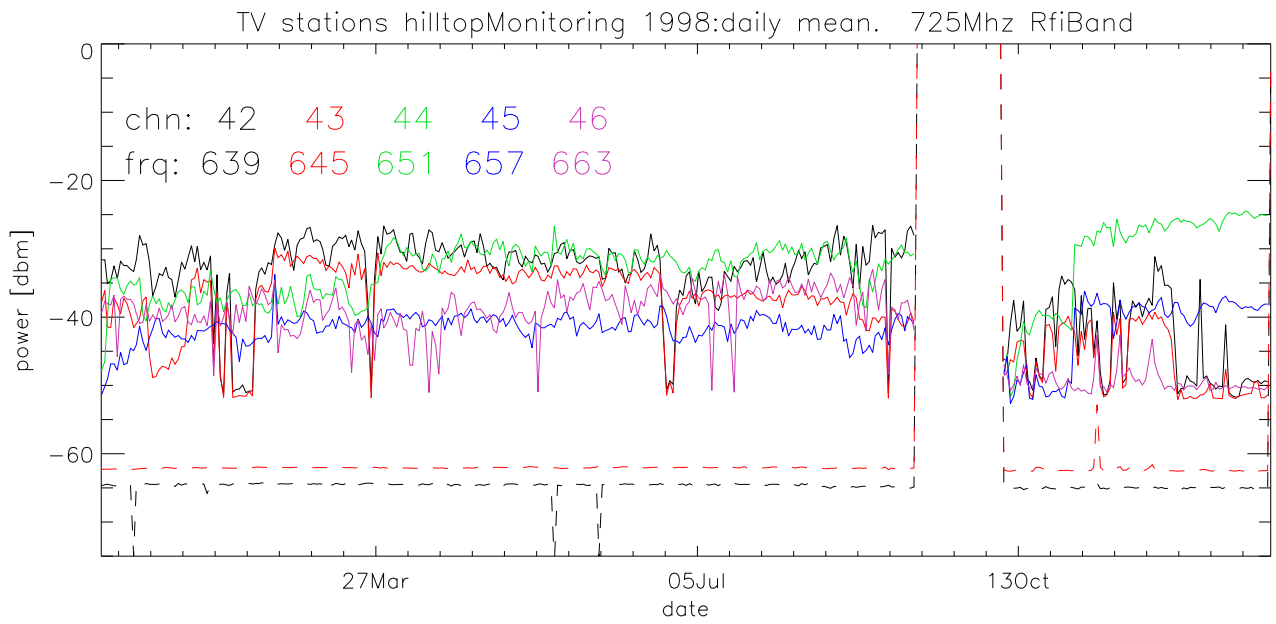

TV stations hilltopMonitoring 1998:daily mean. 550Mhz RfiBand

TV stations hilltopMonitoring 1998:daily mean. 550Mhz RfiBand

TV stations hilltopMonitoring 1998:daily mean. 550Mhz RfiBand

TV stations hilltopMonitoring 1998:daily mean. 550Mhz RfiBand

TV stations hilltopMonitoring 1998:daily mean. 725Mhz RfiBand

TV stations hilltopMonitoring 1998:daily mean. 725Mhz RfiBand