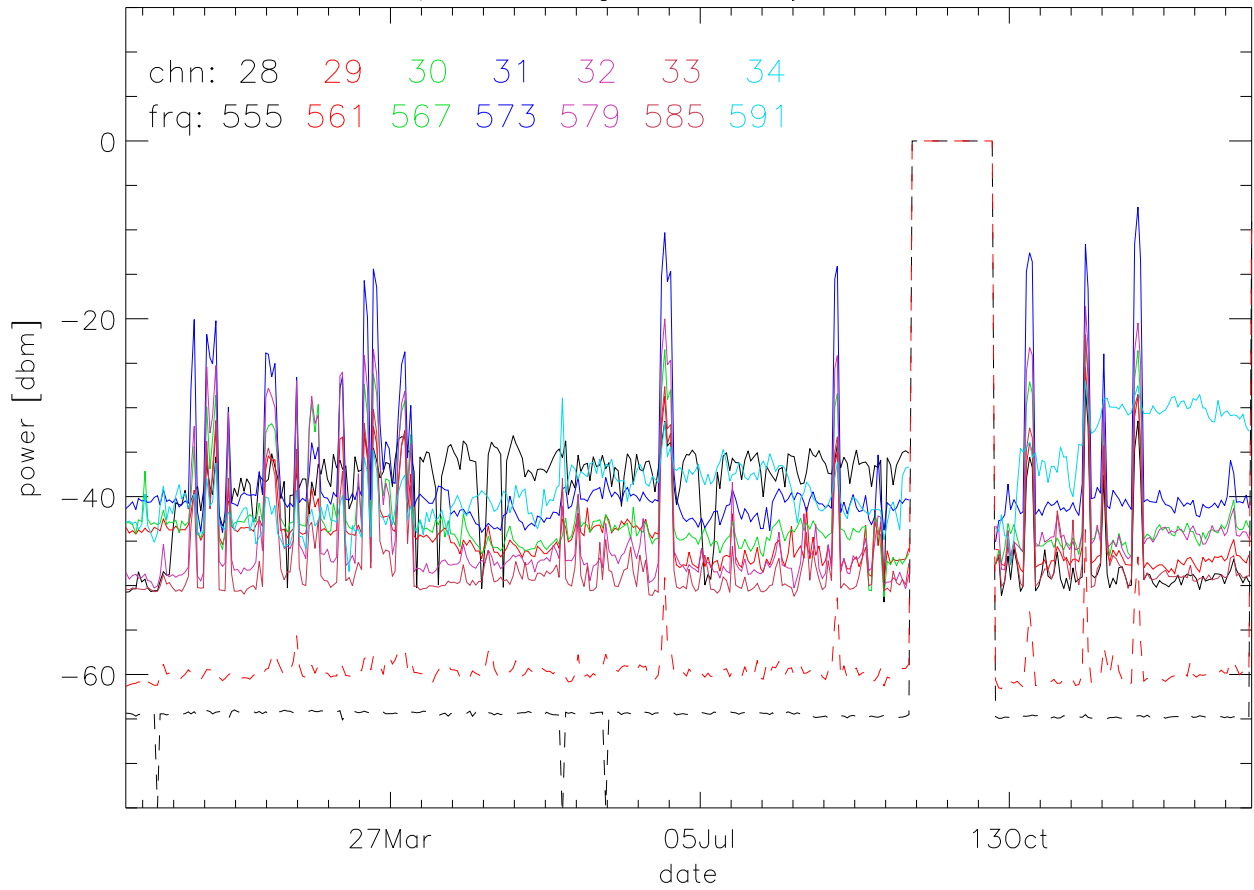

TV stations hilltopMonitoring 1998:daily mean. 550Mhz RfiBand

TV stations hilltopMonitoring 1998:daily mean. 550Mhz RfiBand

TV stations hilltopMonitoring 1998:daily mean. 550Mhz RfiBand

TV stations hilltopMonitoring 1998:daily mean. 550Mhz RfiBand

TV stations hilltopMonitoring 1998:daily mean. 725Mhz RfiBand

TV stations hilltopMonitoring 1998:daily mean. 725Mhz RfiBand