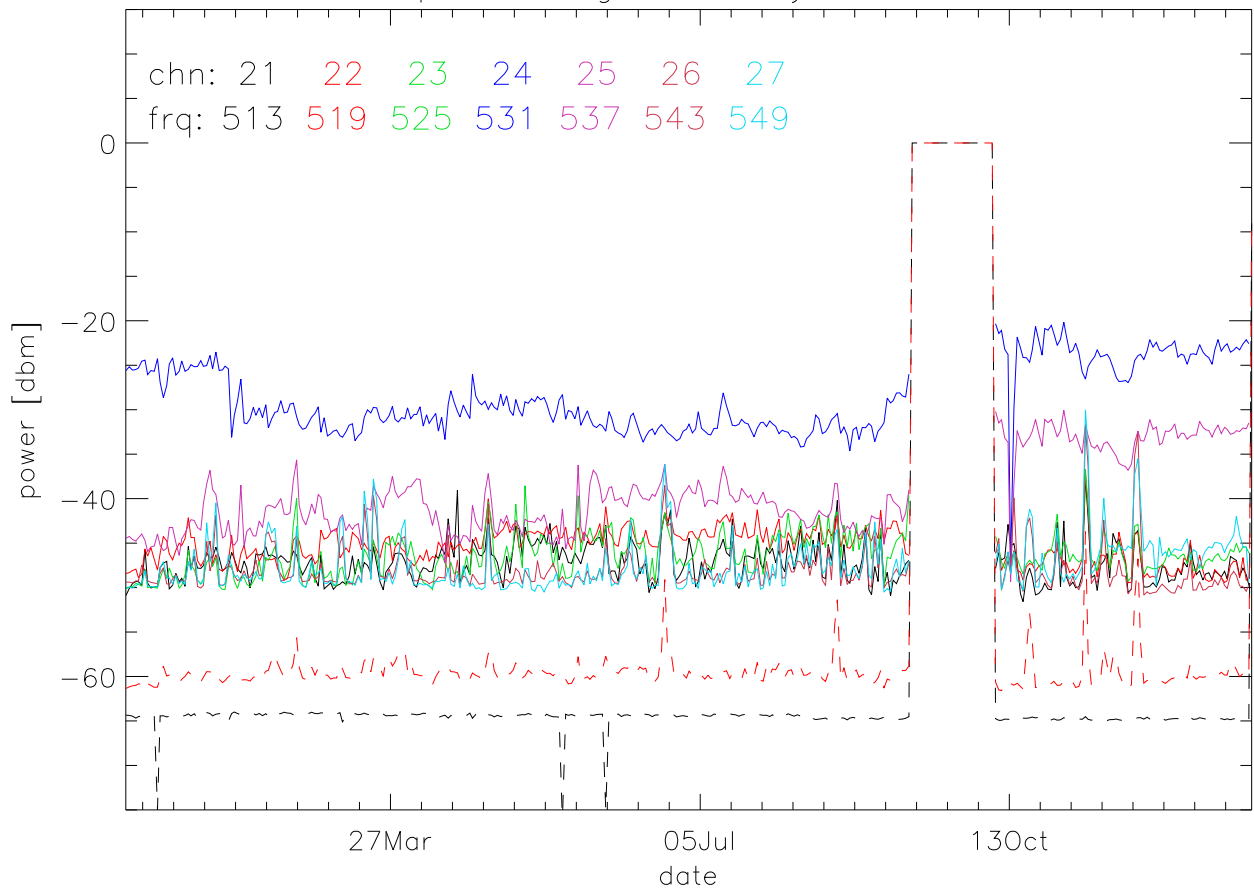

TV stations hilltopMonitoring 1998:daily mean. 550Mhz RfiBand

TV stations hilltopMonitoring 1998:daily mean. 550Mhz RfiBand

TV stations hilltopMonitoring 1998:daily mean. 550Mhz RfiBand

TV stations hilltopMonitoring 1998:daily mean. 550Mhz RfiBand

TV stations hilltopMonitoring 1998:daily mean. 725Mhz RfiBand

TV stations hilltopMonitoring 1998:daily mean. 725Mhz RfiBand