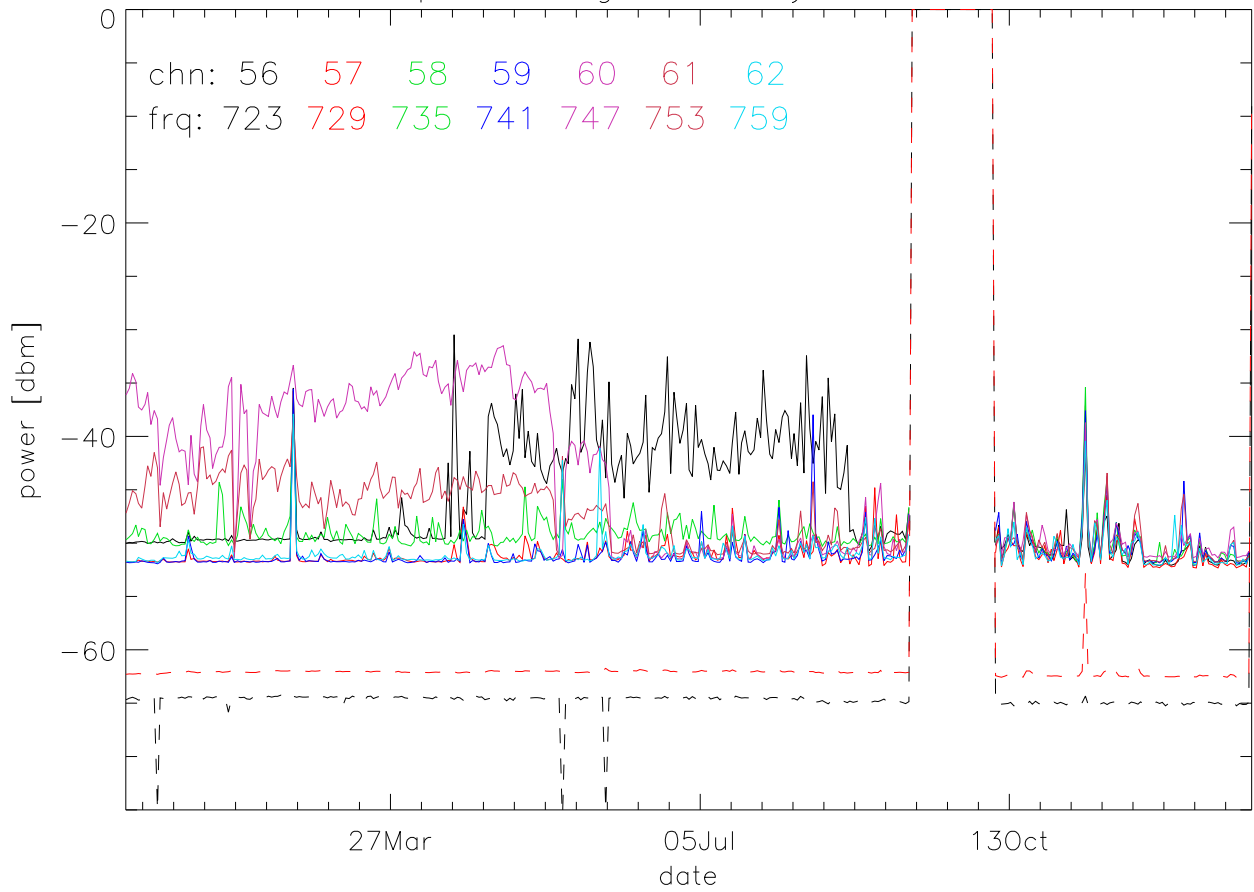

TV stations hilltopMonitoring 1998:daily mean. 550Mhz RfiBand

TV stations hilltopMonitoring 1998:daily mean. 550Mhz RfiBand

TV stations hilltopMonitoring 1998:daily mean. 550Mhz RfiBand

TV stations hilltopMonitoring 1998:daily mean. 550Mhz RfiBand

TV stations hilltopMonitoring 1998:daily mean. 725Mhz RfiBand

TV stations hilltopMonitoring 1998:daily mean. 725Mhz RfiBand