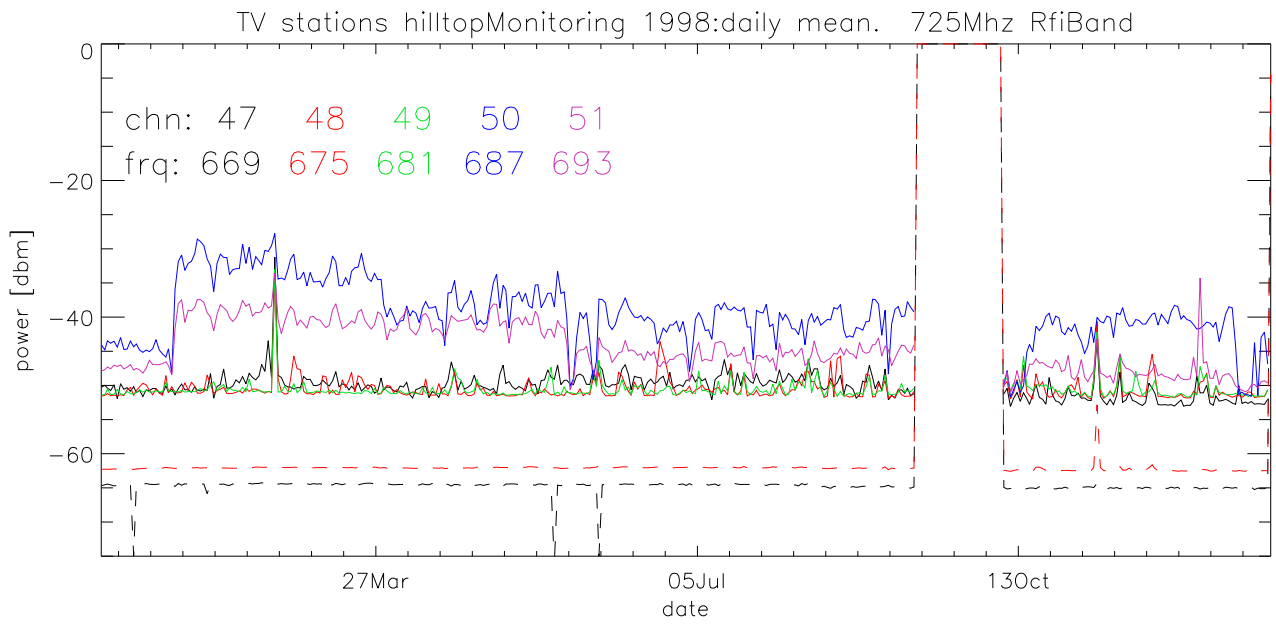

TV stations hilltopMonitoring 1998:daily mean. 550Mhz RfiBand

TV stations hilltopMonitoring 1998:daily mean. 550Mhz RfiBand

TV stations hilltopMonitoring 1998:daily mean. 550Mhz RfiBand

TV stations hilltopMonitoring 1998:daily mean. 550Mhz RfiBand

TV stations hilltopMonitoring 1998:daily mean. 725Mhz RfiBand

TV stations hilltopMonitoring 1998:daily mean. 725Mhz RfiBand