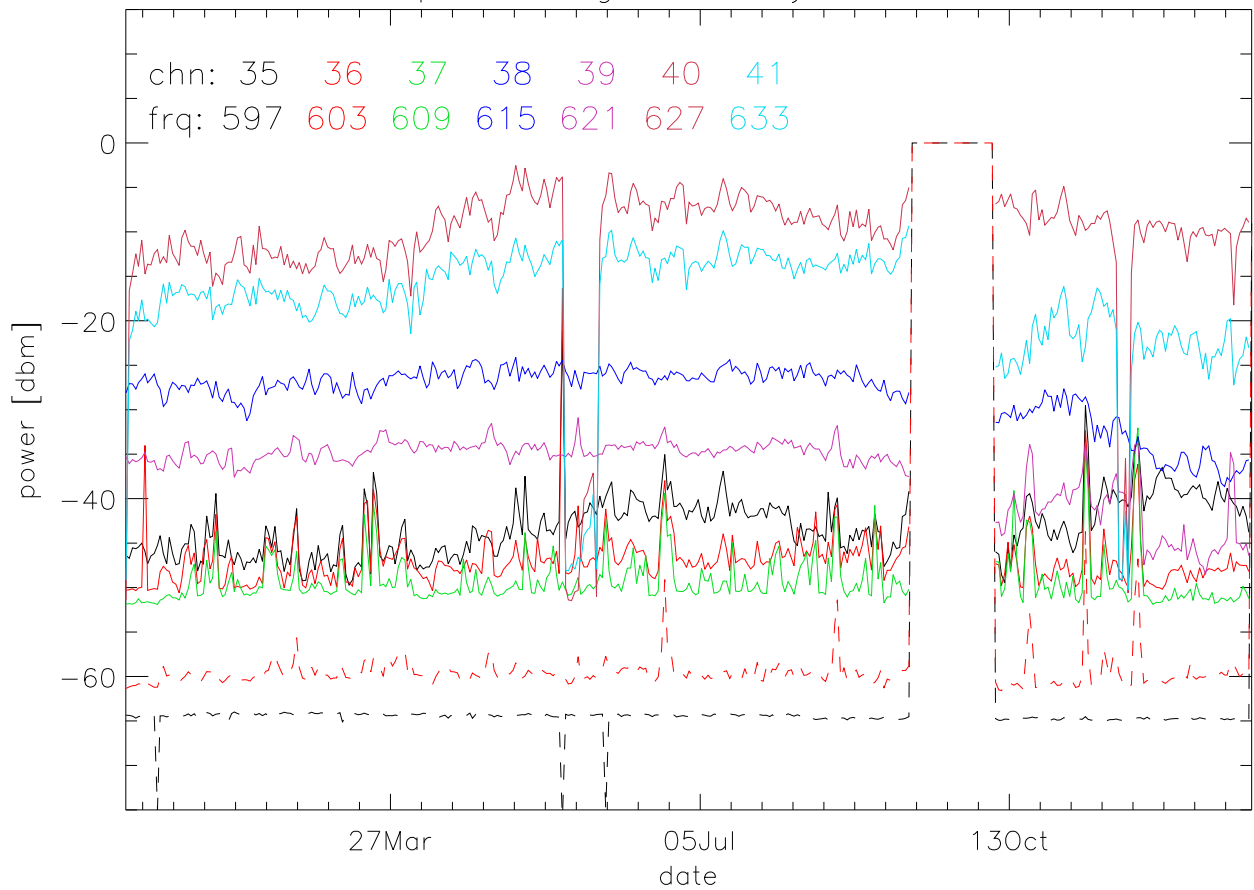

TV stations hilltopMonitoring 1998:daily mean. 550Mhz RfiBand

TV stations hilltopMonitoring 1998:daily mean. 550Mhz RfiBand

TV stations hilltopMonitoring 1998:daily mean. 550Mhz RfiBand

TV stations hilltopMonitoring 1998:daily mean. 550Mhz RfiBand

TV stations hilltopMonitoring 1998:daily mean. 725Mhz RfiBand

TV stations hilltopMonitoring 1998:daily mean. 725Mhz RfiBand