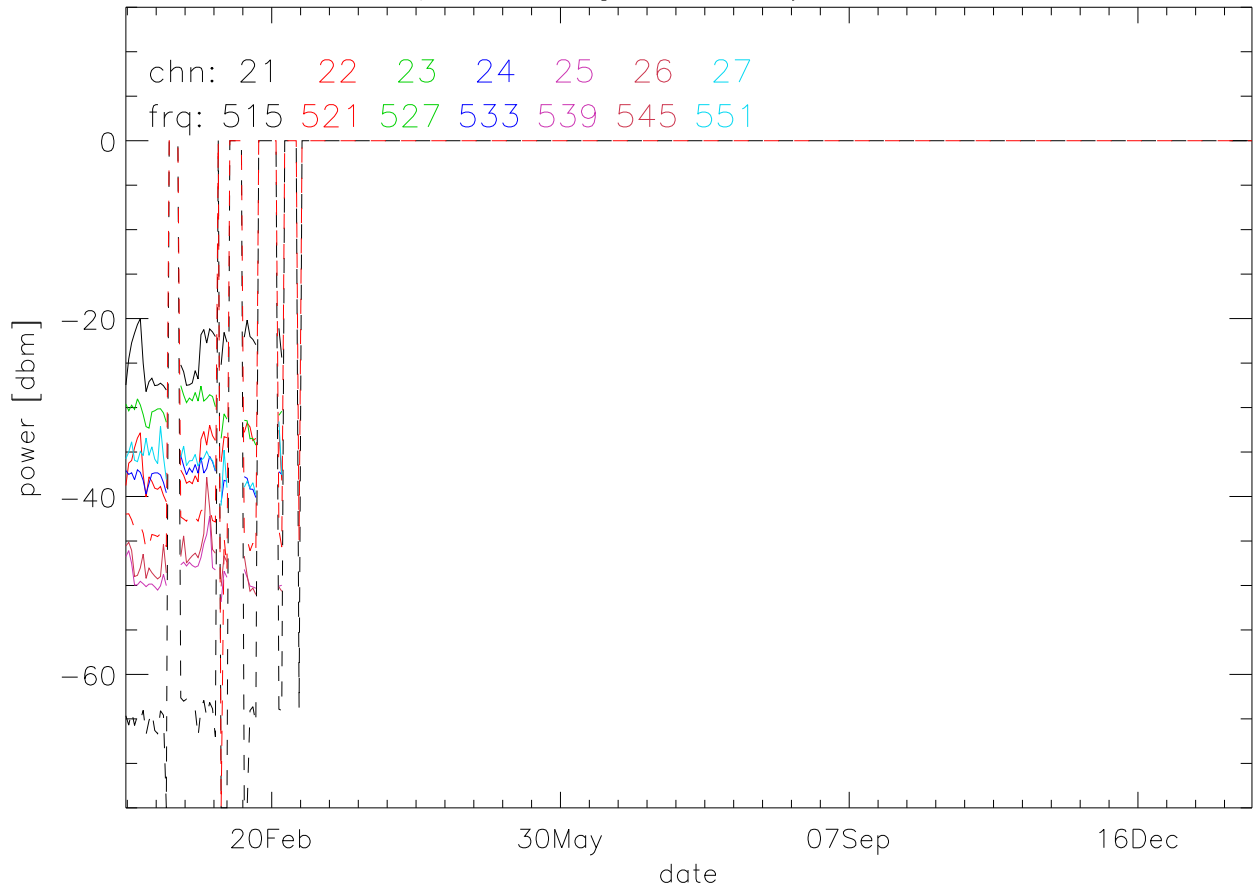

TV stations hilltopMonitoring 2020:daily mean. 550Mhz RfiBand

TV stations hilltopMonitoring 2020:daily mean. 550Mhz RfiBand

TV stations hilltopMonitoring 2020:daily mean. 550Mhz RfiBand

TV stations hilltopMonitoring 2020:daily mean. 550Mhz RfiBand