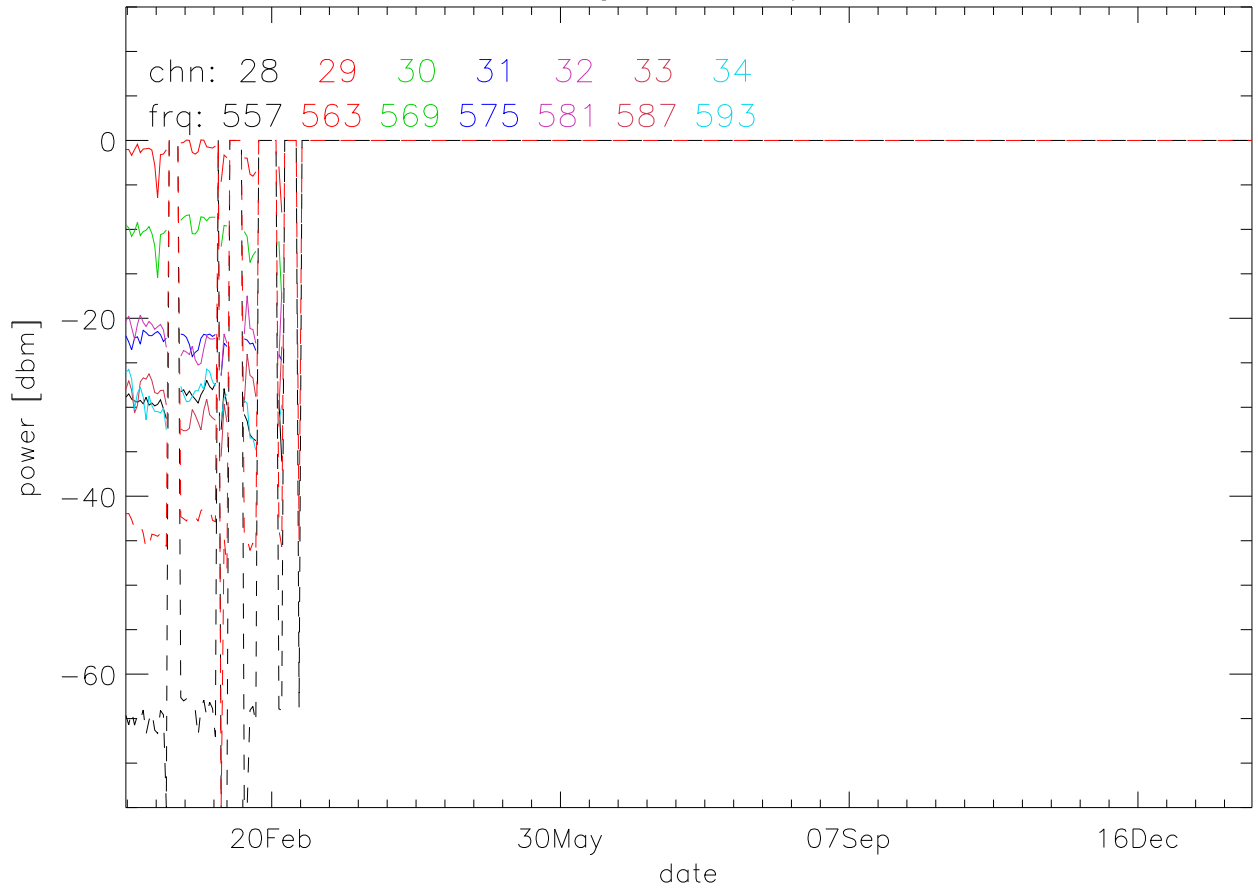

TV stations hilltopMonitoring 2020:daily mean. 550Mhz RfiBand

TV stations hilltopMonitoring 2020:daily mean. 550Mhz RfiBand

TV stations hilltopMonitoring 2020:daily mean. 550Mhz RfiBand

TV stations hilltopMonitoring 2020:daily mean. 550Mhz RfiBand