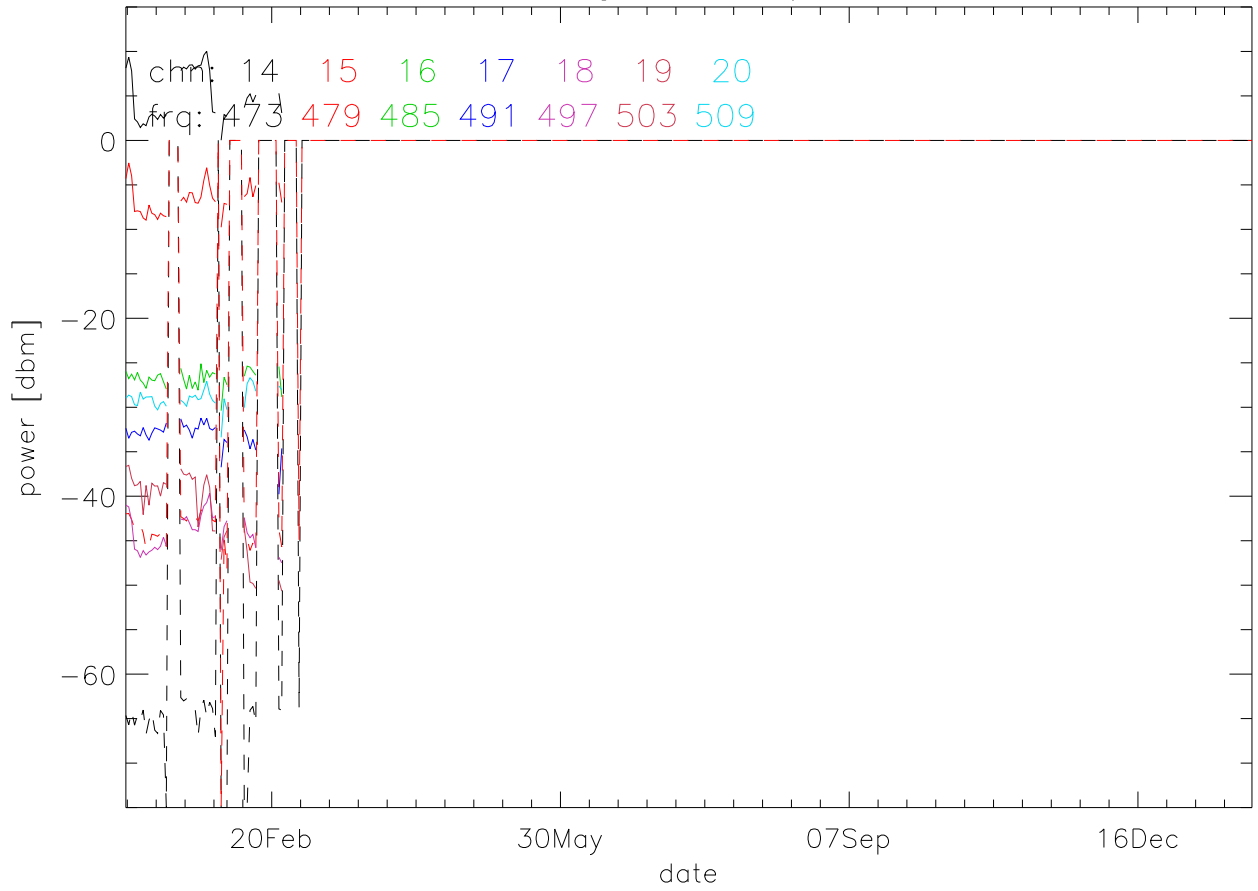

TV stations hilltopMonitoring 2020:daily mean. 550Mhz RfiBand

TV stations hilltopMonitoring 2020:daily mean. 550Mhz RfiBand

TV stations hilltopMonitoring 2020:daily mean. 550Mhz RfiBand

TV stations hilltopMonitoring 2020:daily mean. 550Mhz RfiBand