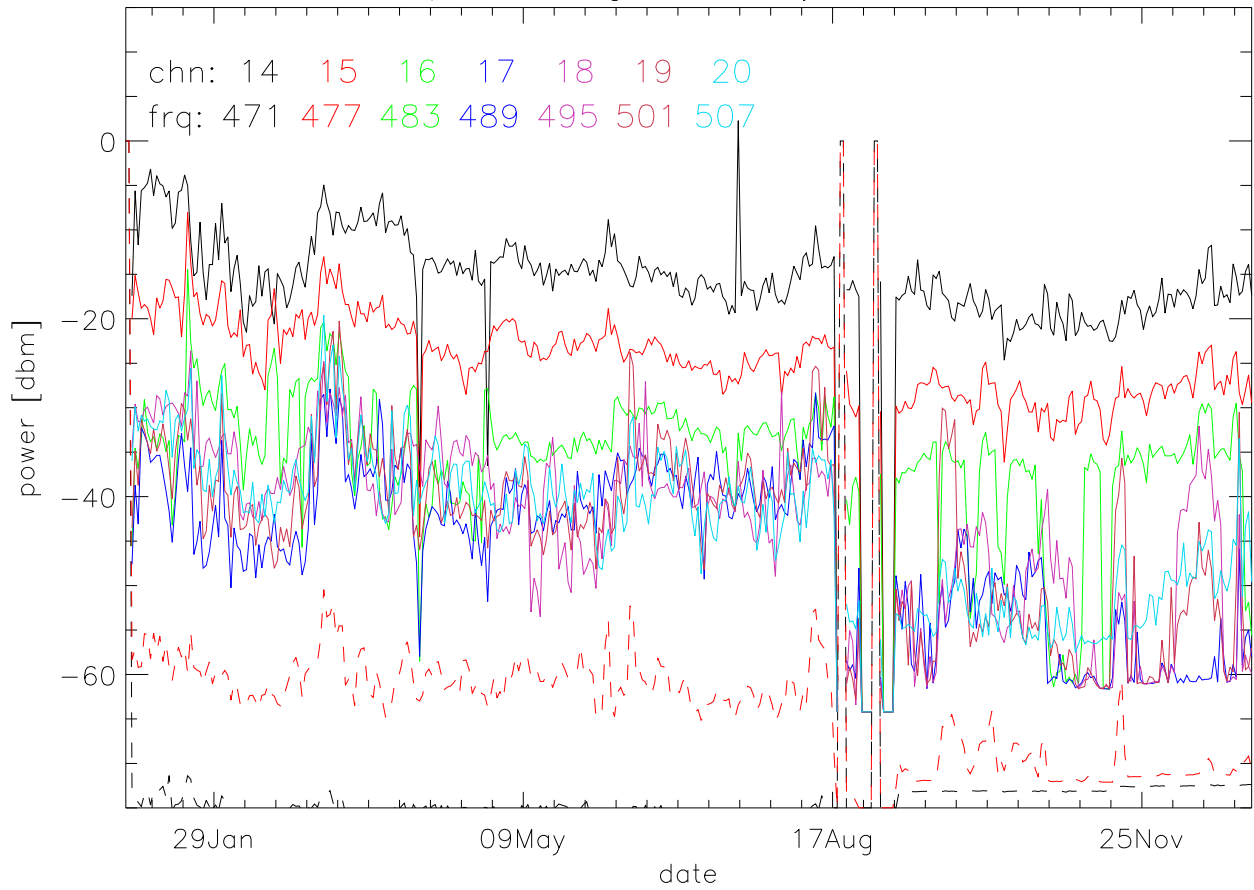

TV stations hilltopMonitoring 2005:daily max. 550Mhz RfiBand

TV stations hilltopMonitoring 2005:daily max. 550Mhz RfiBand

TV stations hilltopMonitoring 2005:daily max. 550Mhz RfiBand

TV stations hilltopMonitoring 2005:daily max. 550Mhz RfiBand