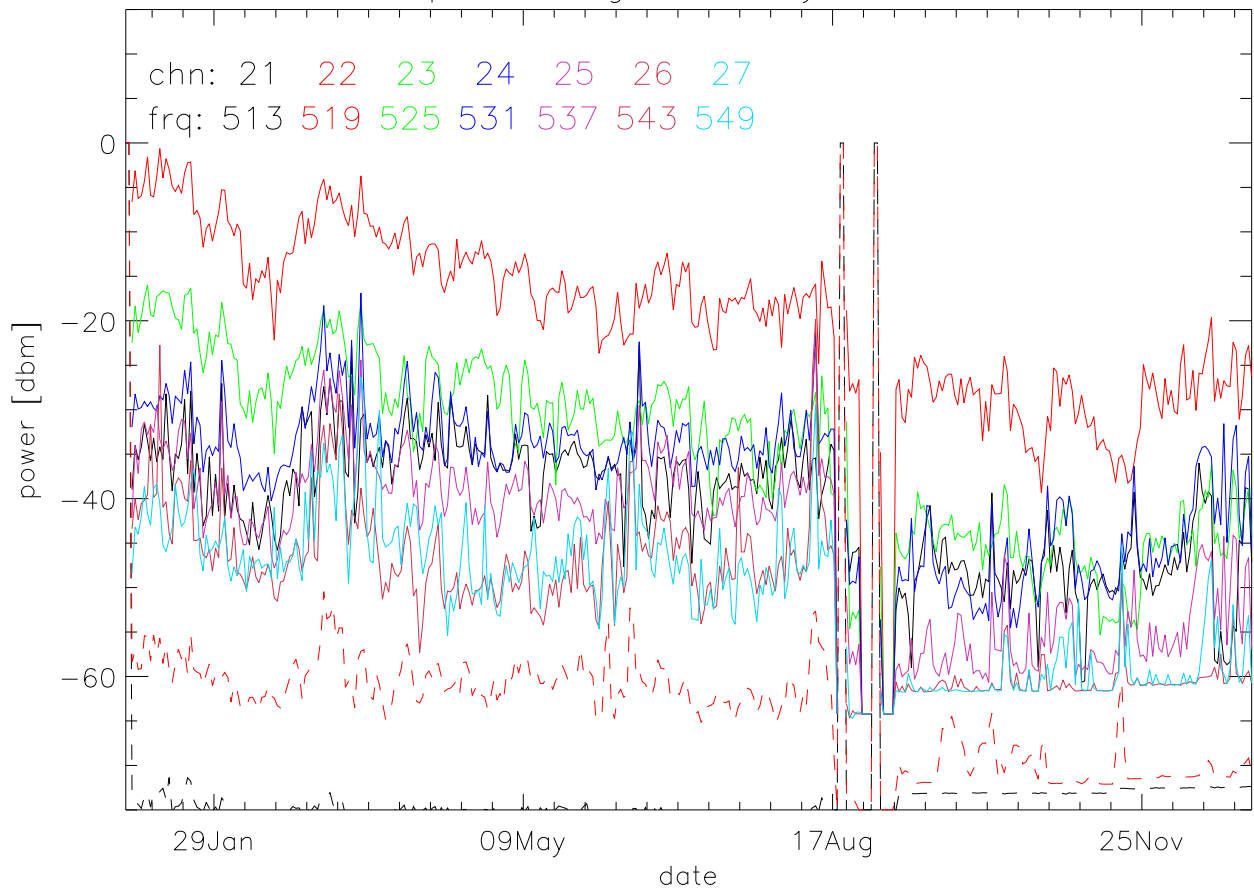

TV stations hilltopMonitoring 2005:daily max. 550Mhz RfiBand

TV stations hilltopMonitoring 2005:daily max. 550Mhz RfiBand

TV stations hilltopMonitoring 2005:daily max. 550Mhz RfiBand

TV stations hilltopMonitoring 2005:daily max. 550Mhz RfiBand