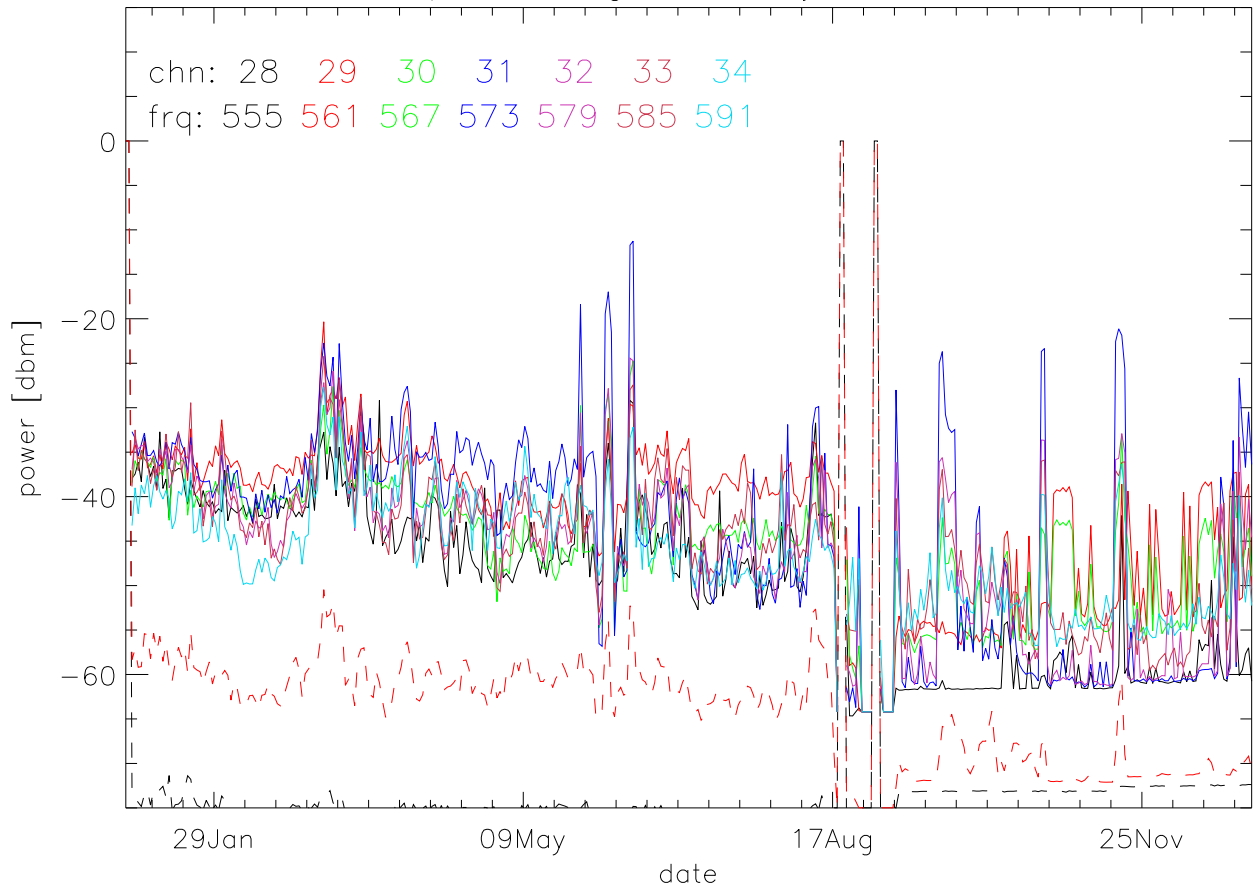

TV stations hilltopMonitoring 2005:daily max. 550Mhz RfiBand

TV stations hilltopMonitoring 2005:daily max. 550Mhz RfiBand

TV stations hilltopMonitoring 2005:daily max. 550Mhz RfiBand

TV stations hilltopMonitoring 2005:daily max. 550Mhz RfiBand