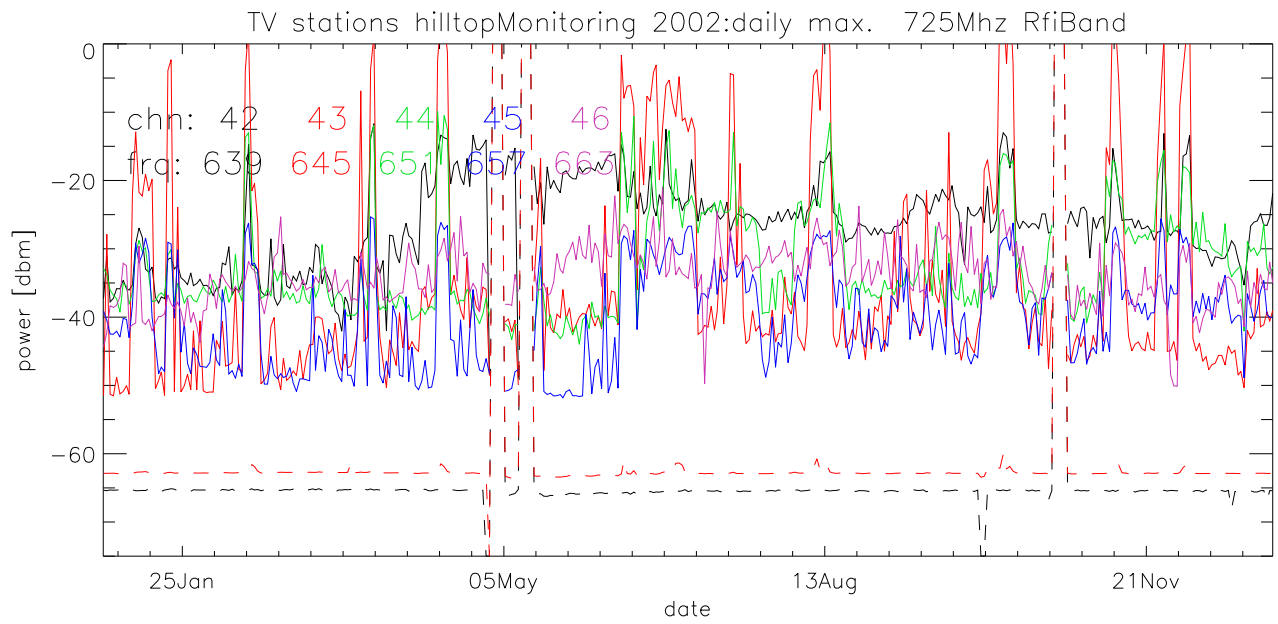

TV stations hilltopMonitoring 2002:daily max. 550Mhz RfiBand

TV stations hilltopMonitoring 2002:daily max. 550Mhz RfiBand

TV stations hilltopMonitoring 2002:daily max. 550Mhz RfiBand

TV stations hilltopMonitoring 2002:daily max. 550Mhz RfiBand

TV stations hilltopMonitoring 2002:daily max. 725Mhz RfiBand

TV stations hilltopMonitoring 2002:daily max. 725Mhz RfiBand