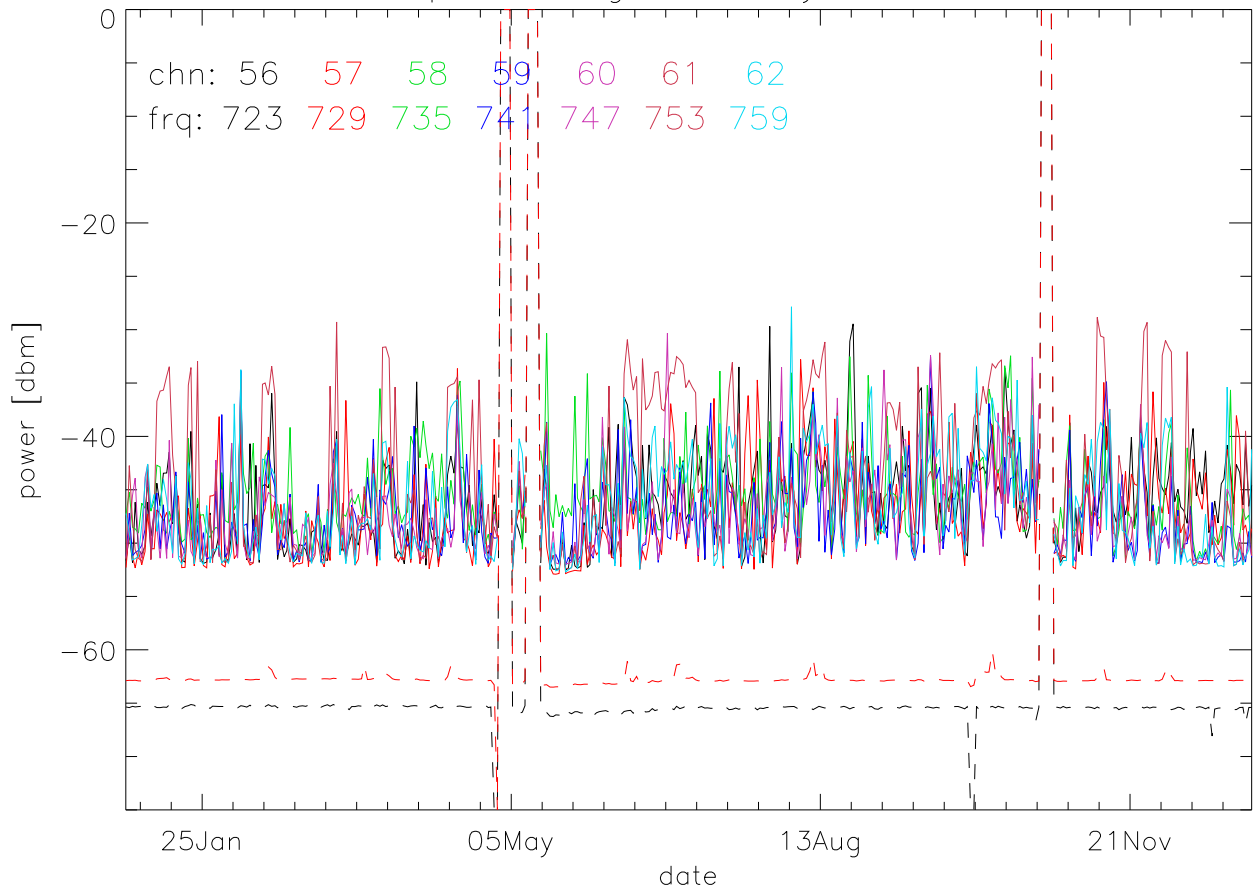

TV stations hilltopMonitoring 2002:daily max. 550Mhz RfiBand

TV stations hilltopMonitoring 2002:daily max. 550Mhz RfiBand

TV stations hilltopMonitoring 2002:daily max. 550Mhz RfiBand

TV stations hilltopMonitoring 2002:daily max. 550Mhz RfiBand

TV stations hilltopMonitoring 2002:daily max. 725Mhz RfiBand

TV stations hilltopMonitoring 2002:daily max. 725Mhz RfiBand