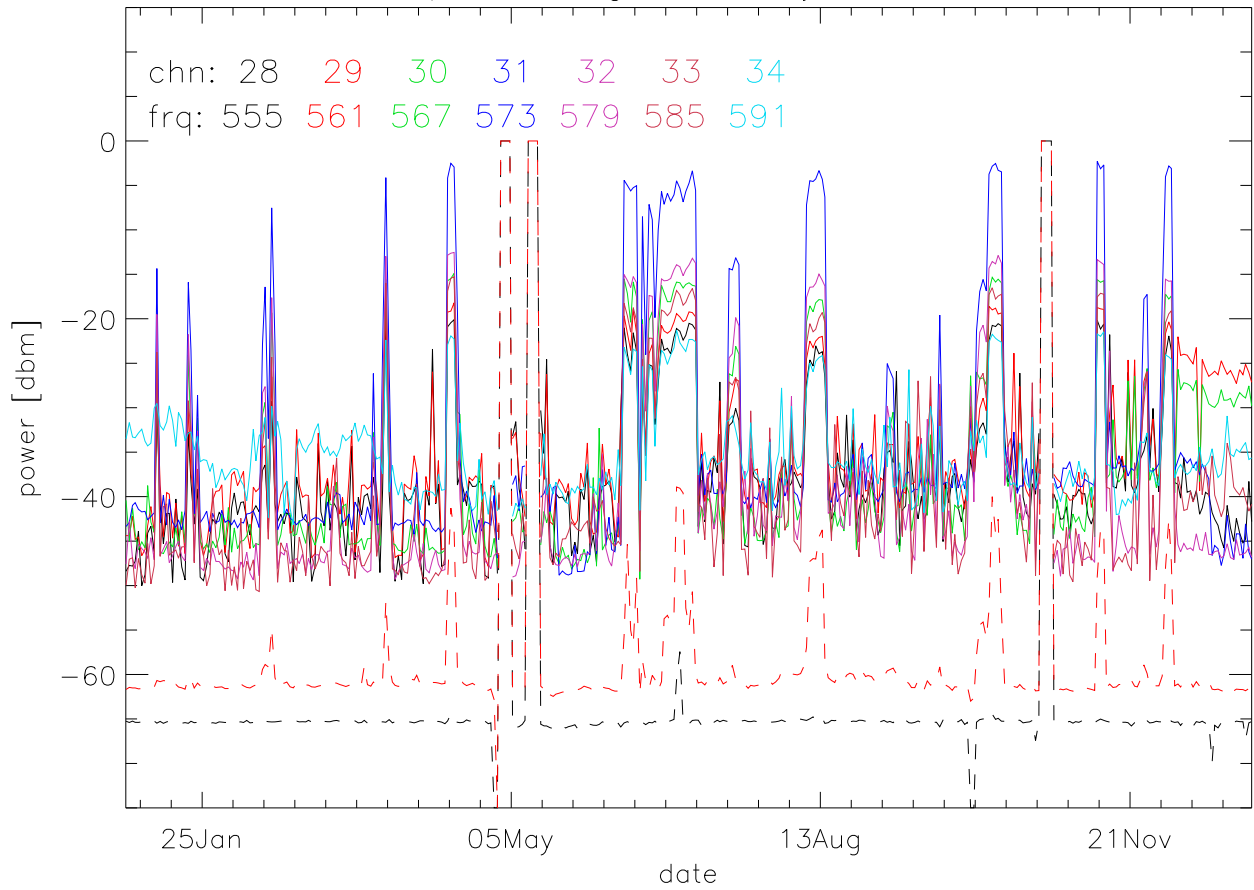

TV stations hilltopMonitoring 2002:daily max. 550Mhz RfiBand

TV stations hilltopMonitoring 2002:daily max. 550Mhz RfiBand

TV stations hilltopMonitoring 2002:daily max. 550Mhz RfiBand

TV stations hilltopMonitoring 2002:daily max. 550Mhz RfiBand

TV stations hilltopMonitoring 2002:daily max. 725Mhz RfiBand

TV stations hilltopMonitoring 2002:daily max. 725Mhz RfiBand