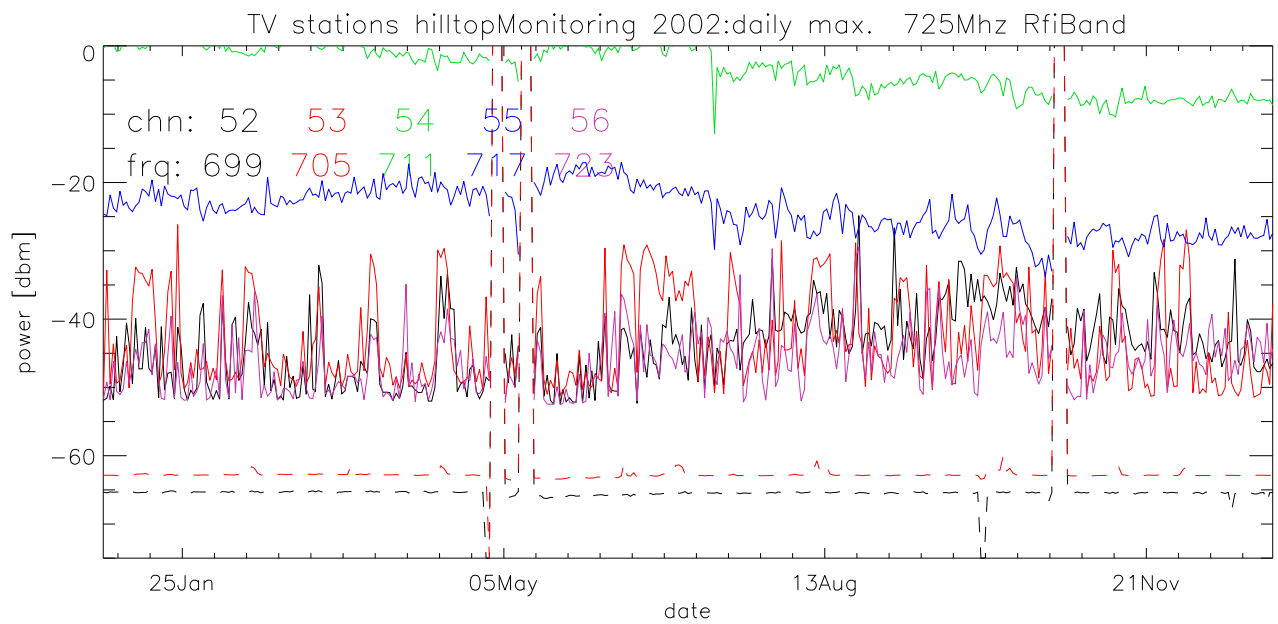

TV stations hilltopMonitoring 2002:daily max. 550Mhz RfiBand

TV stations hilltopMonitoring 2002:daily max. 550Mhz RfiBand

TV stations hilltopMonitoring 2002:daily max. 550Mhz RfiBand

TV stations hilltopMonitoring 2002:daily max. 550Mhz RfiBand

TV stations hilltopMonitoring 2002:daily max. 725Mhz RfiBand

TV stations hilltopMonitoring 2002:daily max. 725Mhz RfiBand