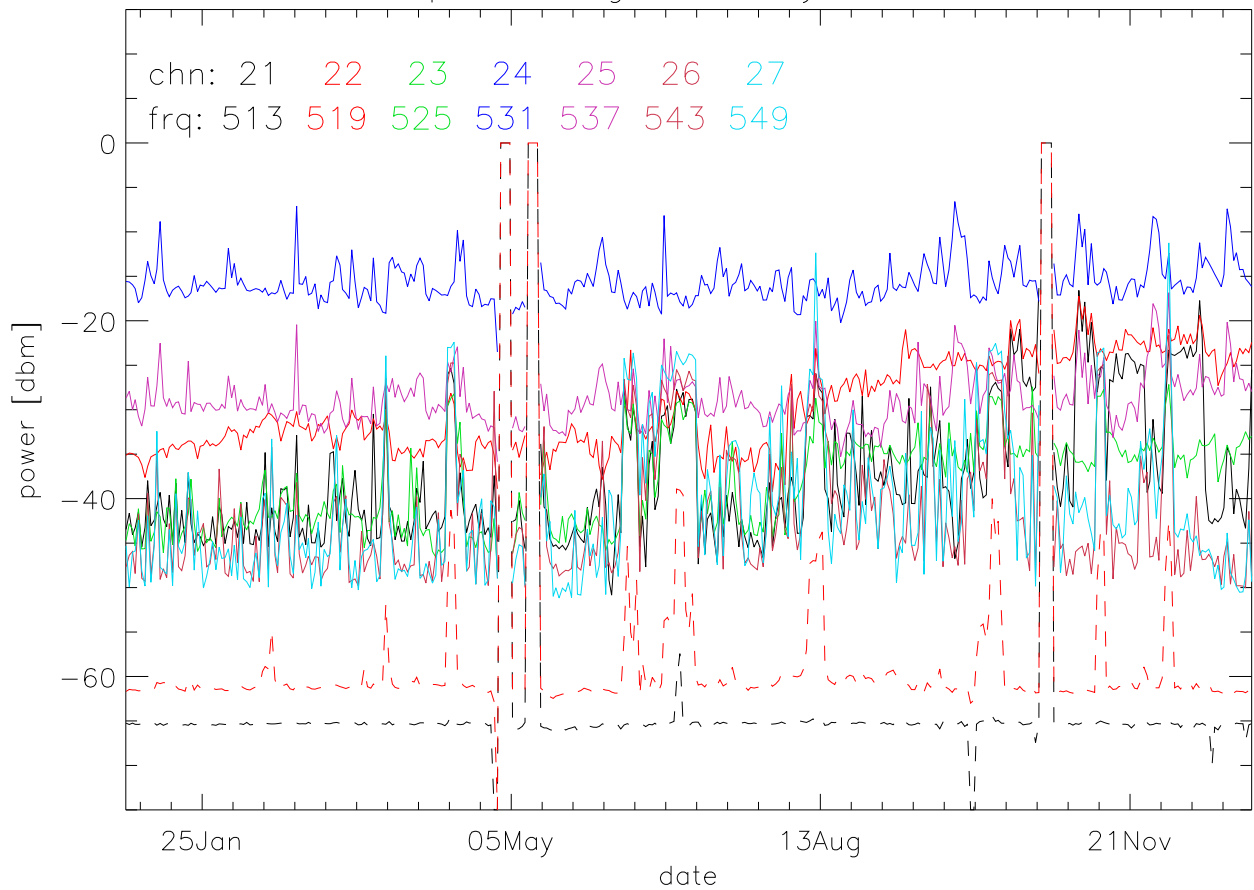

TV stations hilltopMonitoring 2002:daily max. 550Mhz RfiBand

TV stations hilltopMonitoring 2002:daily max. 550Mhz RfiBand

TV stations hilltopMonitoring 2002:daily max. 550Mhz RfiBand

TV stations hilltopMonitoring 2002:daily max. 550Mhz RfiBand

TV stations hilltopMonitoring 2002:daily max. 725Mhz RfiBand

TV stations hilltopMonitoring 2002:daily max. 725Mhz RfiBand