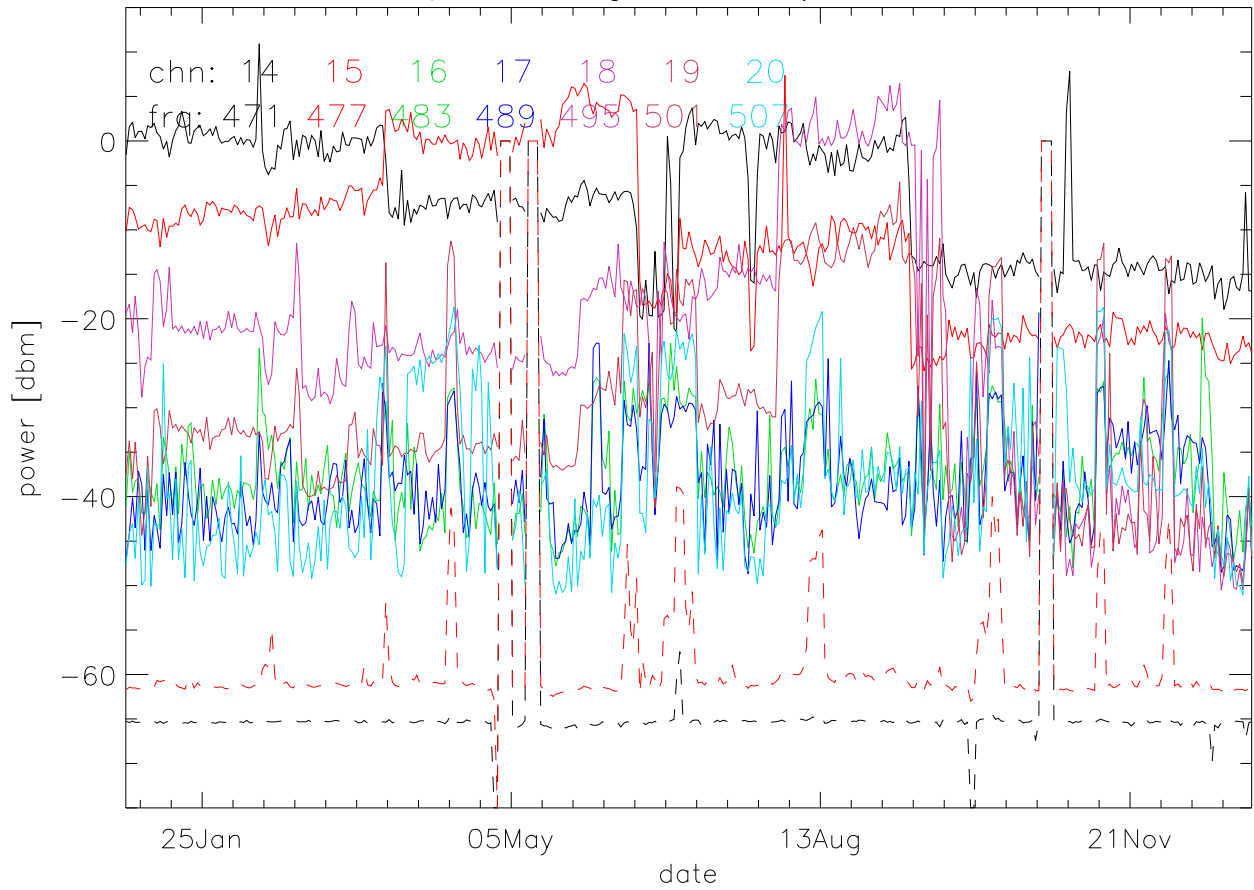

TV stations hilltopMonitoring 2002:daily max. 550Mhz RfiBand

TV stations hilltopMonitoring 2002:daily max. 550Mhz RfiBand

TV stations hilltopMonitoring 2002:daily max. 550Mhz RfiBand

TV stations hilltopMonitoring 2002:daily max. 550Mhz RfiBand

TV stations hilltopMonitoring 2002:daily max. 725Mhz RfiBand

TV stations hilltopMonitoring 2002:daily max. 725Mhz RfiBand