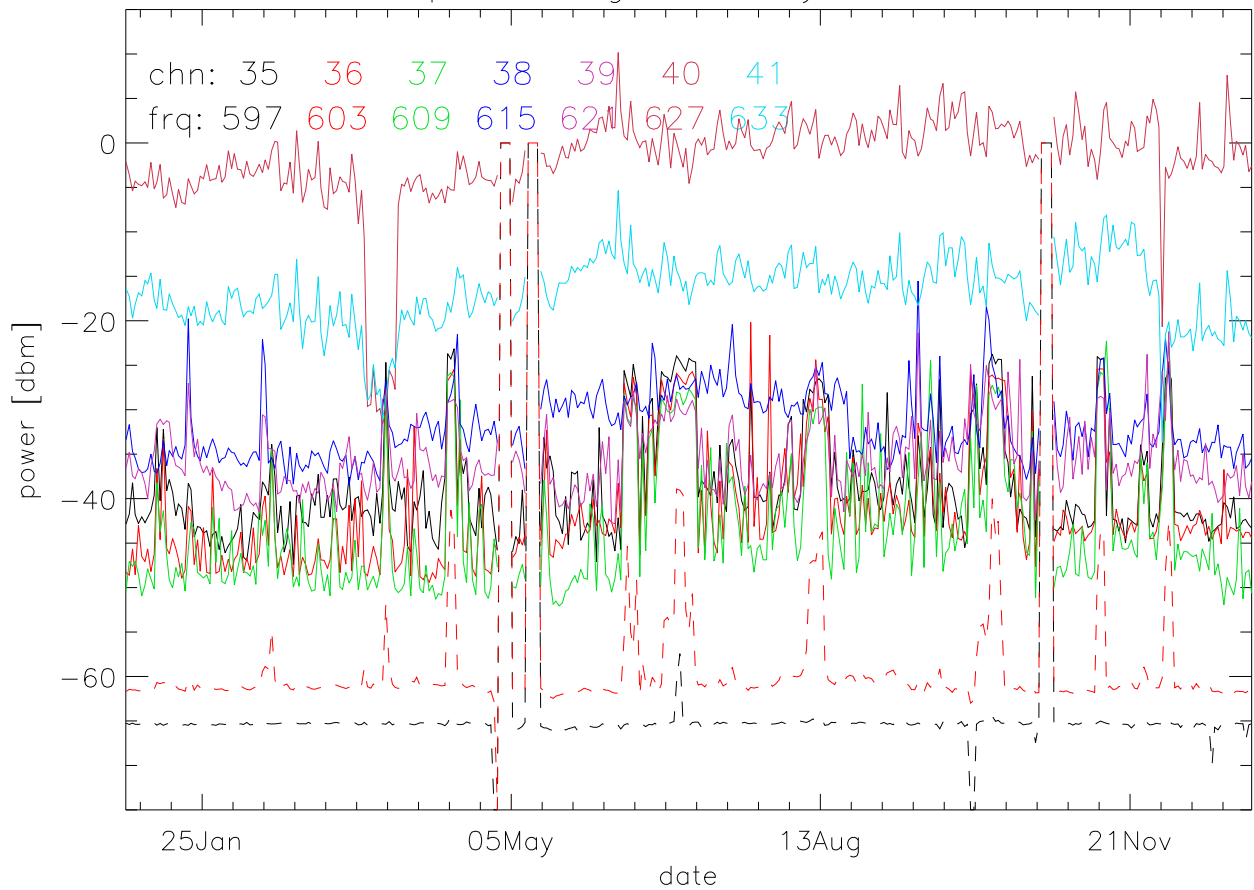

TV stations hilltopMonitoring 2002:daily max. 550Mhz RfiBand

TV stations hilltopMonitoring 2002:daily max. 550Mhz RfiBand

TV stations hilltopMonitoring 2002:daily max. 550Mhz RfiBand

TV stations hilltopMonitoring 2002:daily max. 550Mhz RfiBand

TV stations hilltopMonitoring 2002:daily max. 725Mhz RfiBand

TV stations hilltopMonitoring 2002:daily max. 725Mhz RfiBand