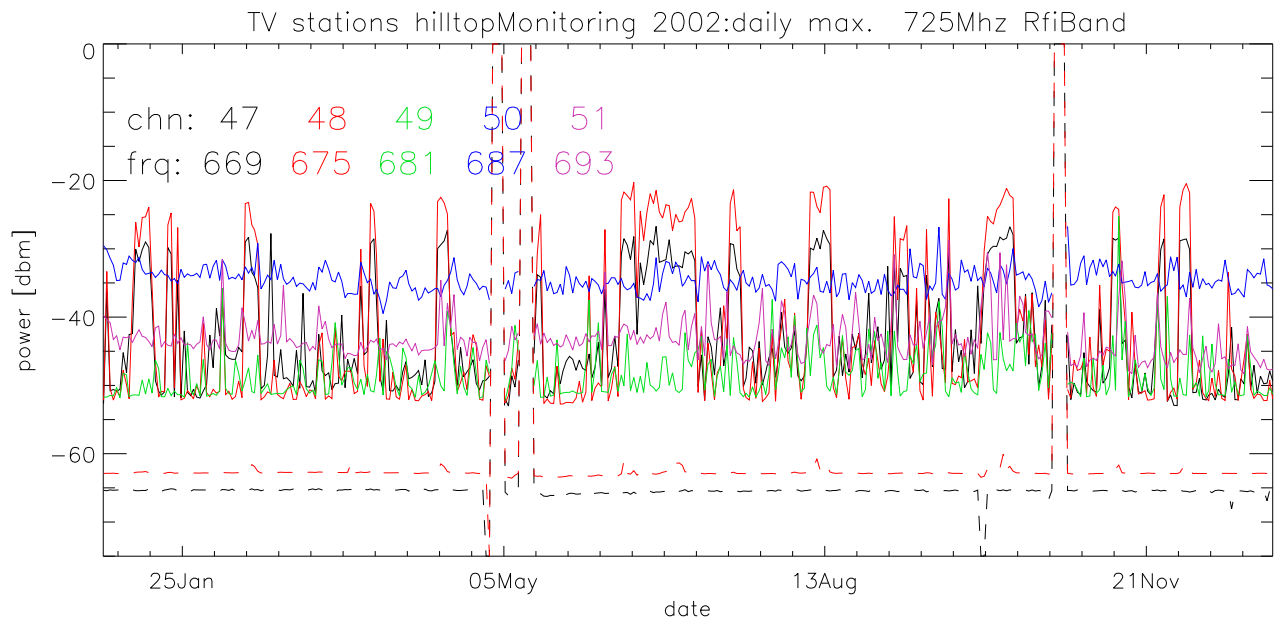

TV stations hilltopMonitoring 2002:daily max. 550Mhz RfiBand

TV stations hilltopMonitoring 2002:daily max. 550Mhz RfiBand

TV stations hilltopMonitoring 2002:daily max. 550Mhz RfiBand

TV stations hilltopMonitoring 2002:daily max. 550Mhz RfiBand

TV stations hilltopMonitoring 2002:daily max. 725Mhz RfiBand

TV stations hilltopMonitoring 2002:daily max. 725Mhz RfiBand