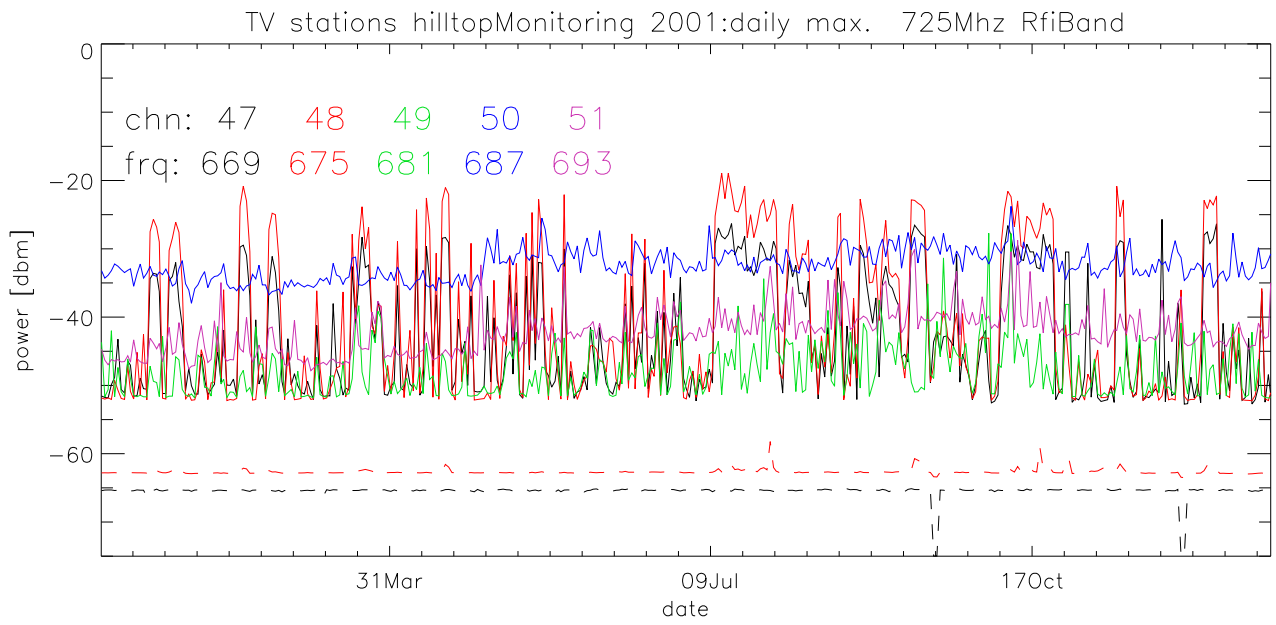

TV stations hilltopMonitoring 2001:daily max. 550Mhz RfiBand

TV stations hilltopMonitoring 2001:daily max. 550Mhz RfiBand

TV stations hilltopMonitoring 2001:daily max. 550Mhz RfiBand

TV stations hilltopMonitoring 2001:daily max. 550Mhz RfiBand

TV stations hilltopMonitoring 2001:daily max. 725Mhz RfiBand

TV stations hilltopMonitoring 2001:daily max. 725Mhz RfiBand