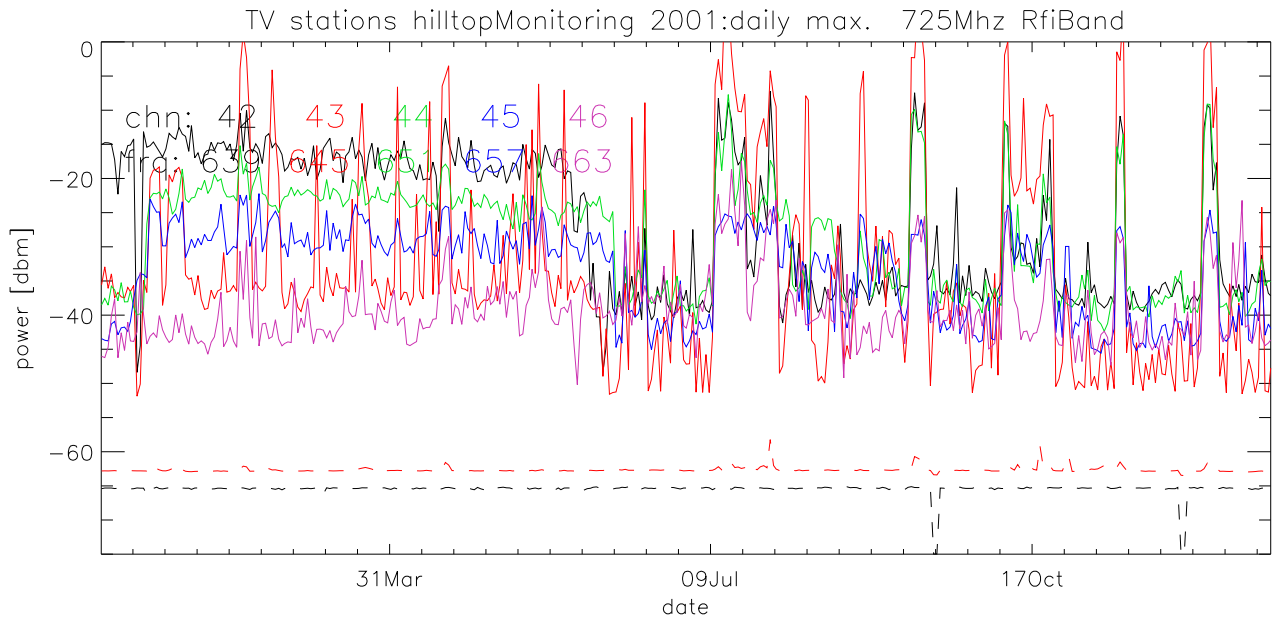

TV stations hilltopMonitoring 2001:daily max. 550Mhz RfiBand

TV stations hilltopMonitoring 2001:daily max. 550Mhz RfiBand

TV stations hilltopMonitoring 2001:daily max. 550Mhz RfiBand

TV stations hilltopMonitoring 2001:daily max. 550Mhz RfiBand

TV stations hilltopMonitoring 2001:daily max. 725Mhz RfiBand

TV stations hilltopMonitoring 2001:daily max. 725Mhz RfiBand