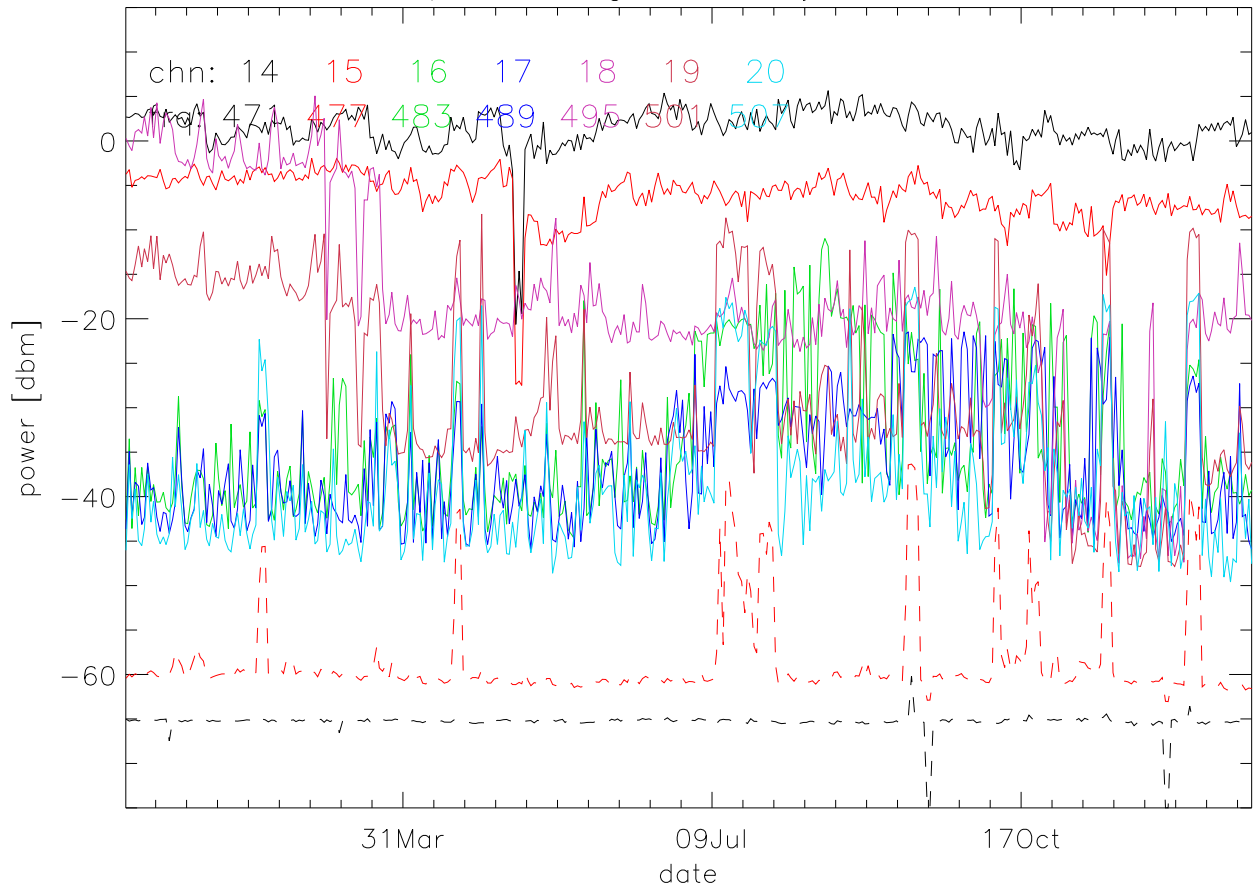

TV stations hilltopMonitoring 2001:daily max. 550Mhz RfiBand

TV stations hilltopMonitoring 2001:daily max. 550Mhz RfiBand

TV stations hilltopMonitoring 2001:daily max. 550Mhz RfiBand

TV stations hilltopMonitoring 2001:daily max. 550Mhz RfiBand

TV stations hilltopMonitoring 2001:daily max. 725Mhz RfiBand

TV stations hilltopMonitoring 2001:daily max. 725Mhz RfiBand