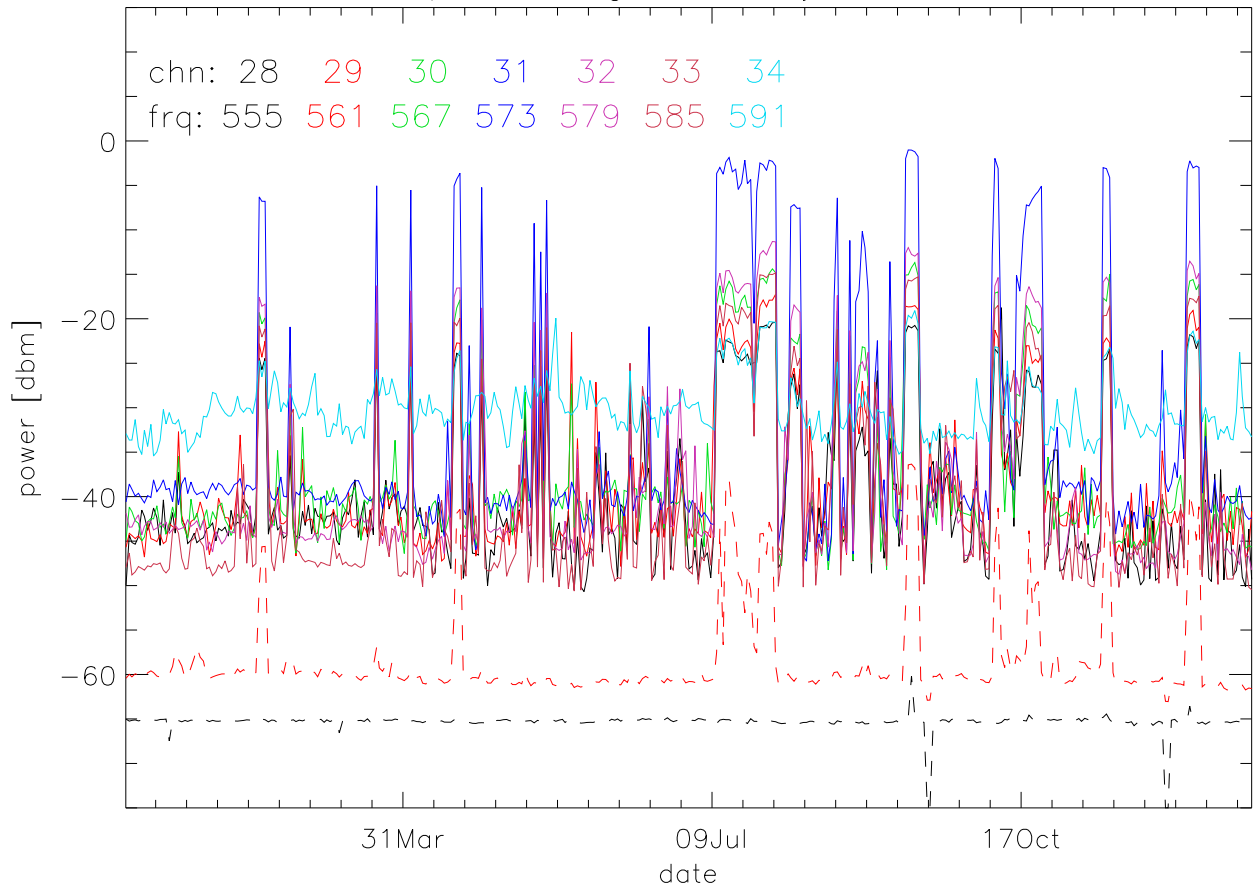

TV stations hilltopMonitoring 2001:daily max. 550Mhz RfiBand

TV stations hilltopMonitoring 2001:daily max. 550Mhz RfiBand

TV stations hilltopMonitoring 2001:daily max. 550Mhz RfiBand

TV stations hilltopMonitoring 2001:daily max. 550Mhz RfiBand

TV stations hilltopMonitoring 2001:daily max. 725Mhz RfiBand

TV stations hilltopMonitoring 2001:daily max. 725Mhz RfiBand