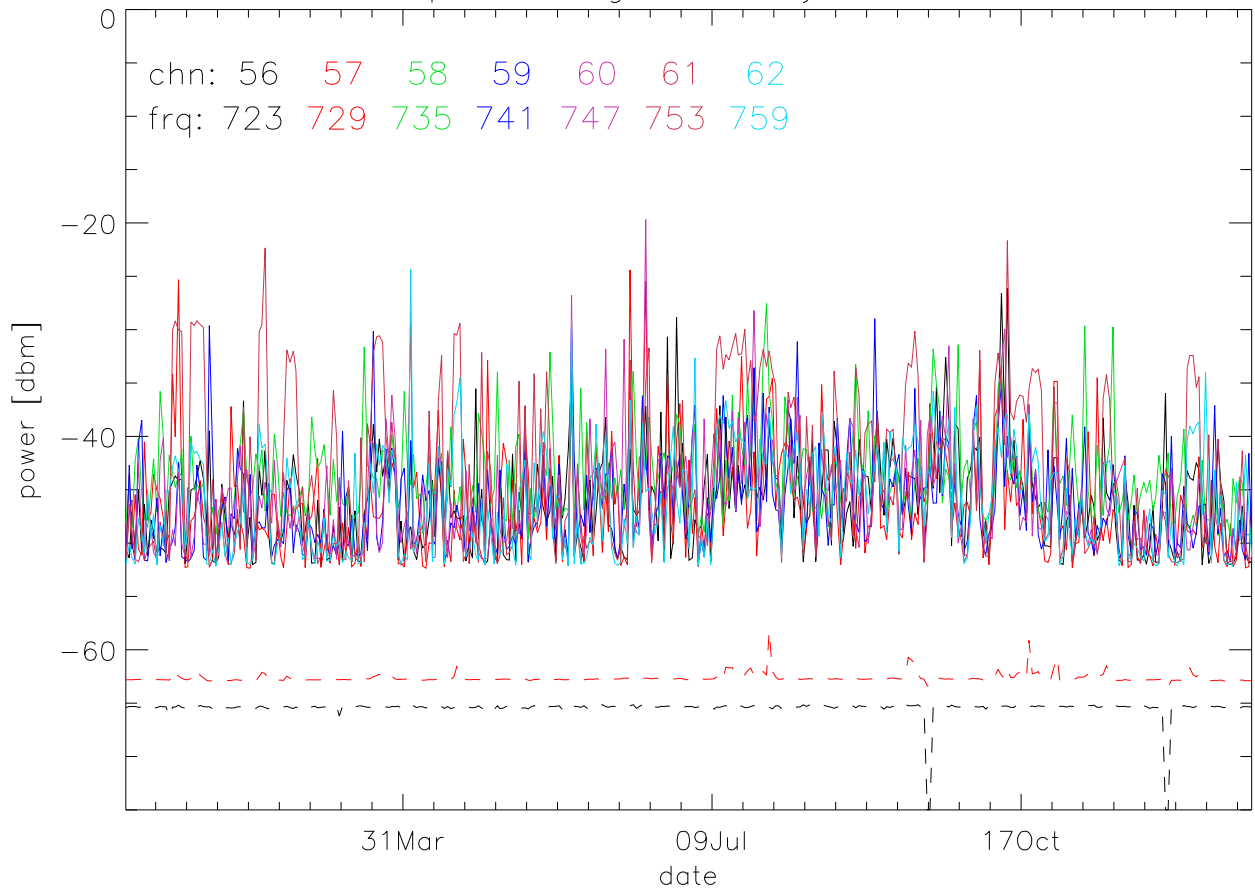

TV stations hilltopMonitoring 2001:daily max. 550Mhz RfiBand

TV stations hilltopMonitoring 2001:daily max. 550Mhz RfiBand

TV stations hilltopMonitoring 2001:daily max. 550Mhz RfiBand

TV stations hilltopMonitoring 2001:daily max. 550Mhz RfiBand

TV stations hilltopMonitoring 2001:daily max. 725Mhz RfiBand

TV stations hilltopMonitoring 2001:daily max. 725Mhz RfiBand