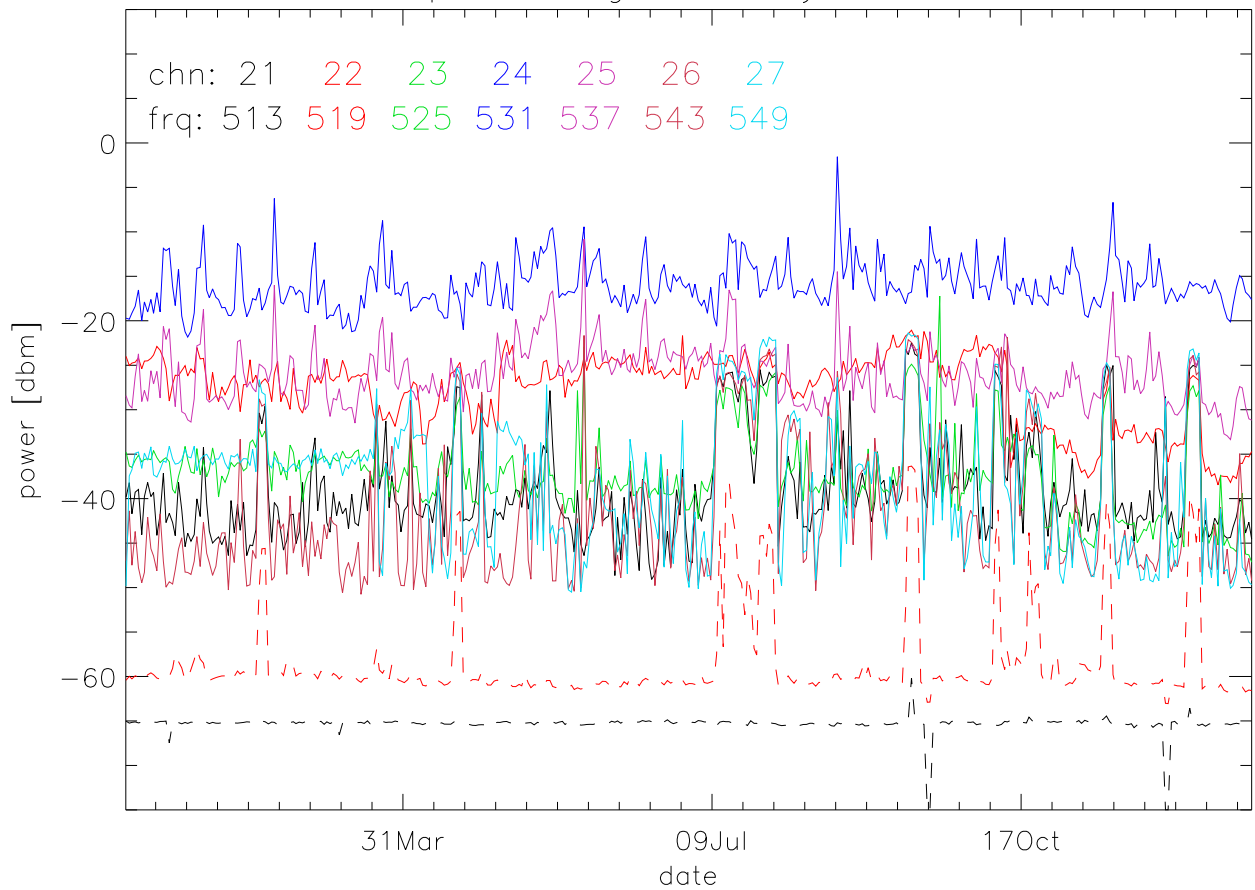

TV stations hilltopMonitoring 2001:daily max. 550Mhz RfiBand

TV stations hilltopMonitoring 2001:daily max. 550Mhz RfiBand

TV stations hilltopMonitoring 2001:daily max. 550Mhz RfiBand

TV stations hilltopMonitoring 2001:daily max. 550Mhz RfiBand

TV stations hilltopMonitoring 2001:daily max. 725Mhz RfiBand

TV stations hilltopMonitoring 2001:daily max. 725Mhz RfiBand