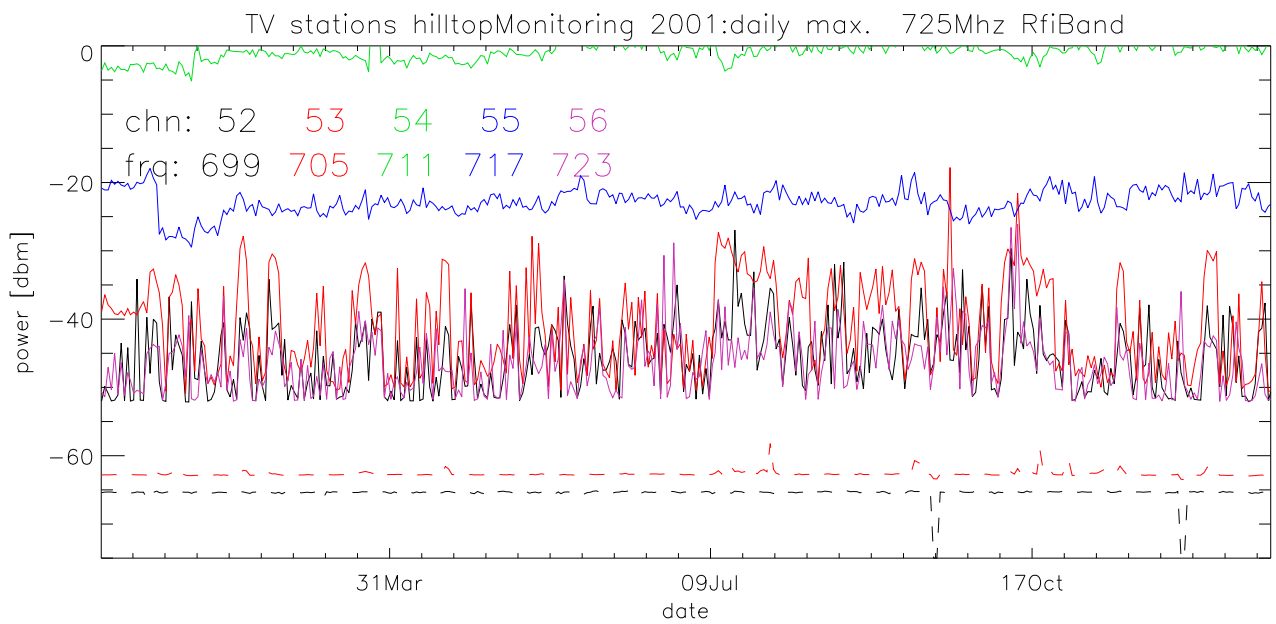

TV stations hilltopMonitoring 2001:daily max. 550Mhz RfiBand

TV stations hilltopMonitoring 2001:daily max. 550Mhz RfiBand

TV stations hilltopMonitoring 2001:daily max. 550Mhz RfiBand

TV stations hilltopMonitoring 2001:daily max. 550Mhz RfiBand

TV stations hilltopMonitoring 2001:daily max. 725Mhz RfiBand

TV stations hilltopMonitoring 2001:daily max. 725Mhz RfiBand