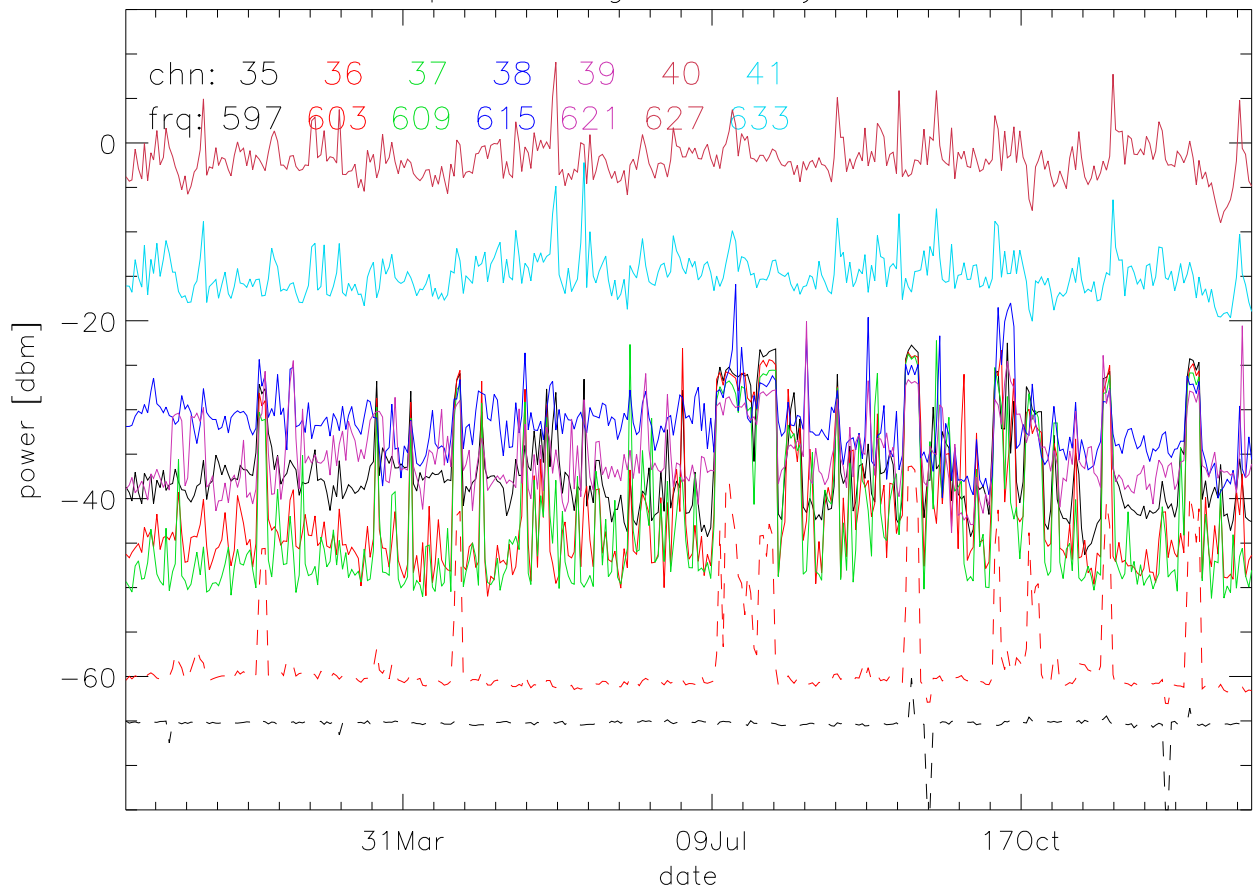

TV stations hilltopMonitoring 2001:daily max. 550Mhz RfiBand

TV stations hilltopMonitoring 2001:daily max. 550Mhz RfiBand

TV stations hilltopMonitoring 2001:daily max. 550Mhz RfiBand

TV stations hilltopMonitoring 2001:daily max. 550Mhz RfiBand

TV stations hilltopMonitoring 2001:daily max. 725Mhz RfiBand

TV stations hilltopMonitoring 2001:daily max. 725Mhz RfiBand