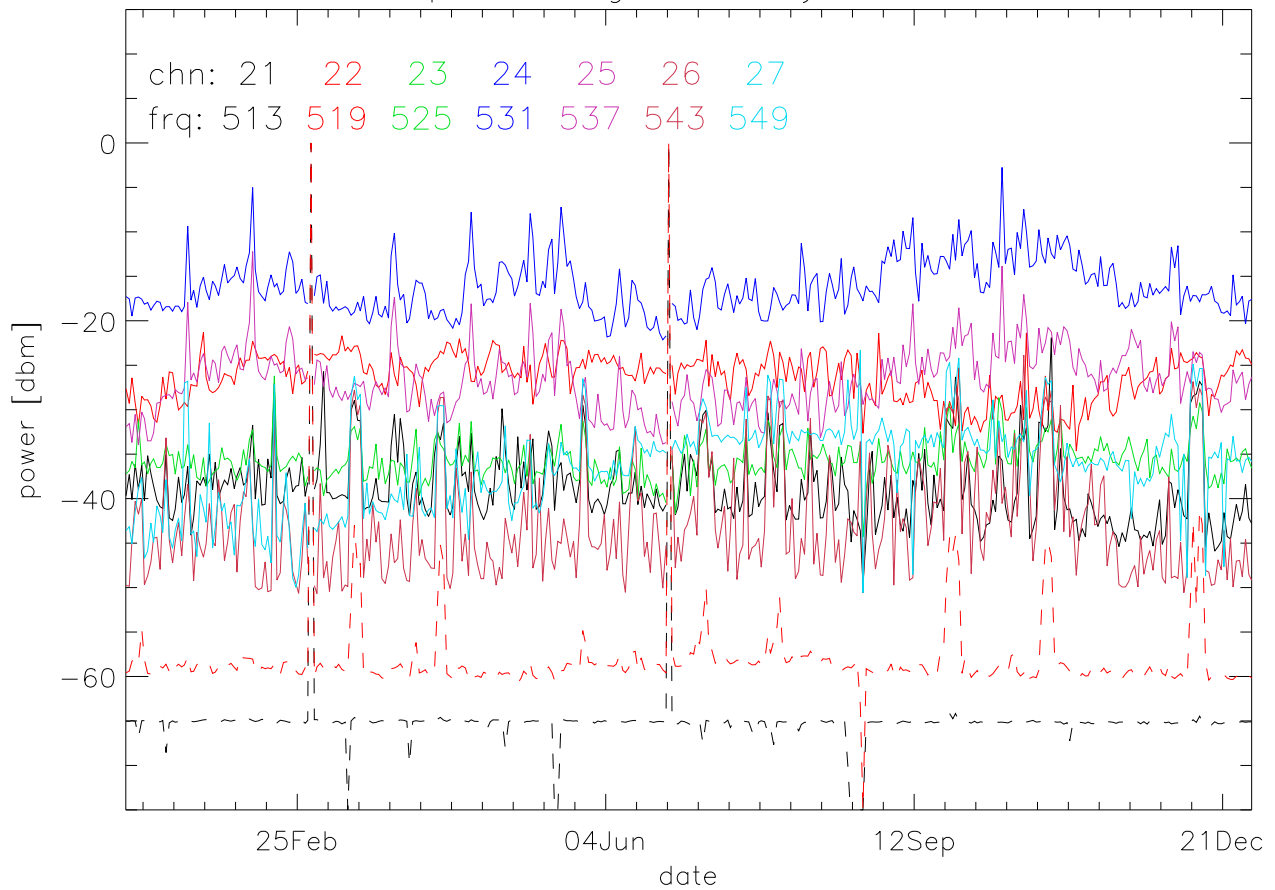

TV stations hilltopMonitoring 2000:daily max. 550Mhz RfiBand

TV stations hilltopMonitoring 2000:daily max. 550Mhz RfiBand

TV stations hilltopMonitoring 2000:daily max. 550Mhz RfiBand

TV stations hilltopMonitoring 2000:daily max. 550Mhz RfiBand