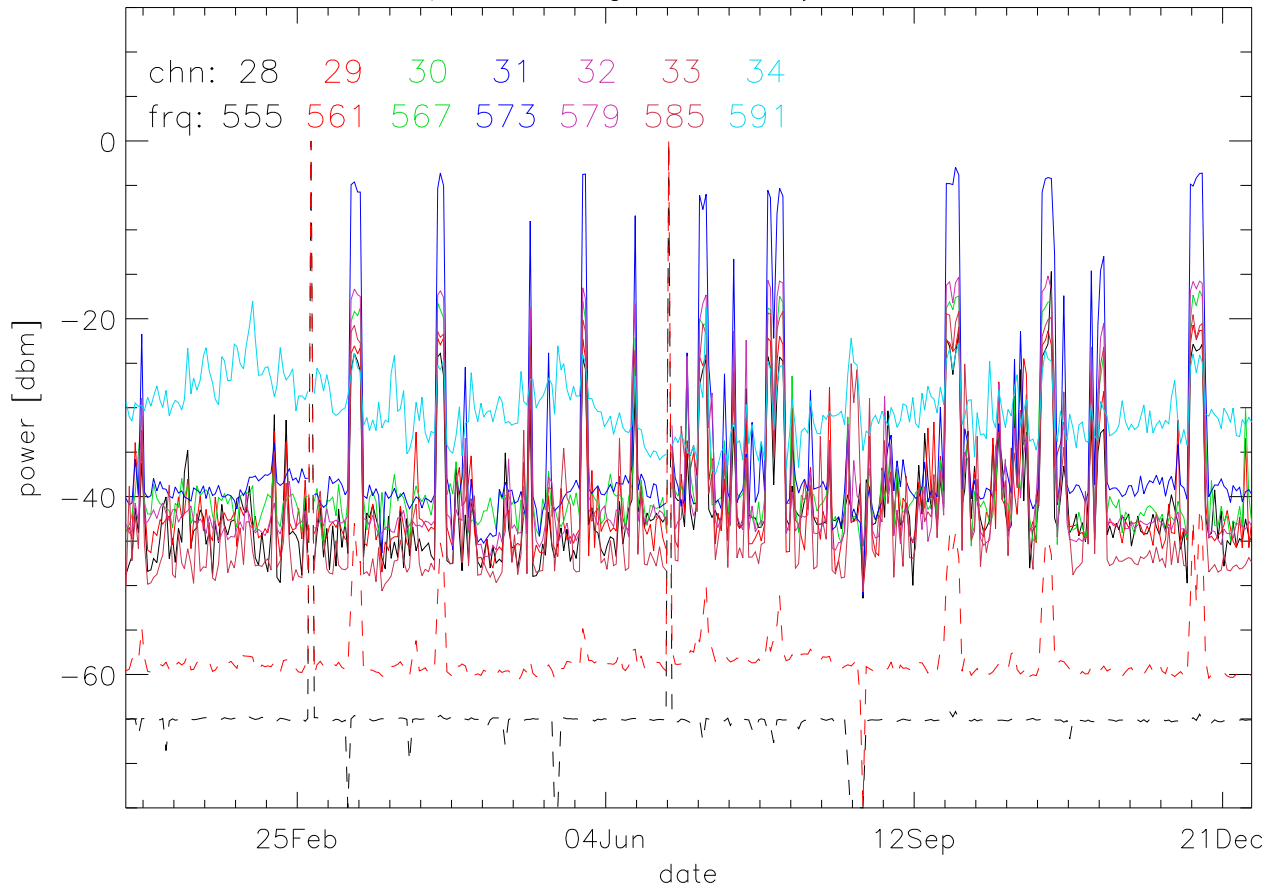

TV stations hilltopMonitoring 2000:daily max. 550Mhz RfiBand

TV stations hilltopMonitoring 2000:daily max. 550Mhz RfiBand

TV stations hilltopMonitoring 2000:daily max. 550Mhz RfiBand

TV stations hilltopMonitoring 2000:daily max. 550Mhz RfiBand