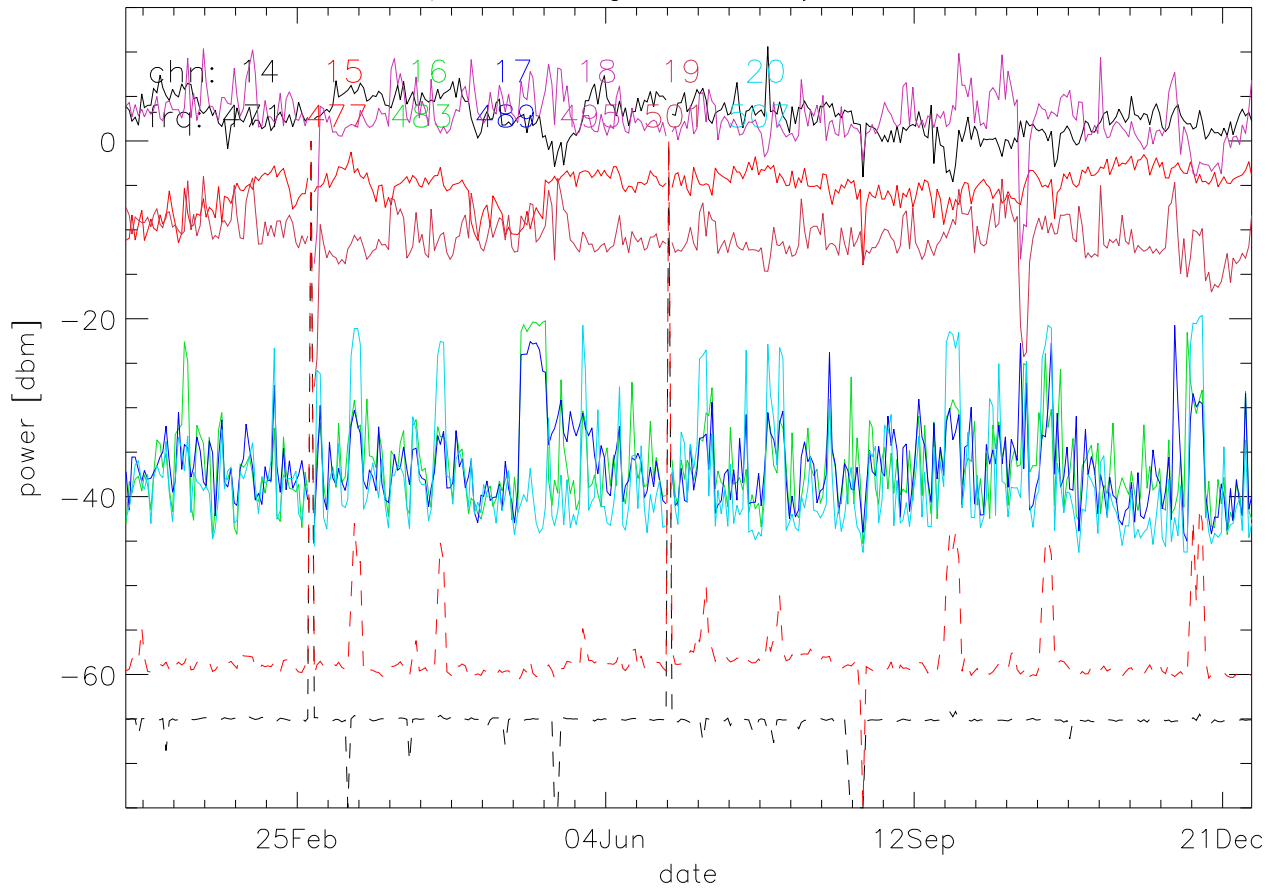

TV stations hilltopMonitoring 2000:daily max. 550Mhz RfiBand

TV stations hilltopMonitoring 2000:daily max. 550Mhz RfiBand

TV stations hilltopMonitoring 2000:daily max. 550Mhz RfiBand

TV stations hilltopMonitoring 2000:daily max. 550Mhz RfiBand