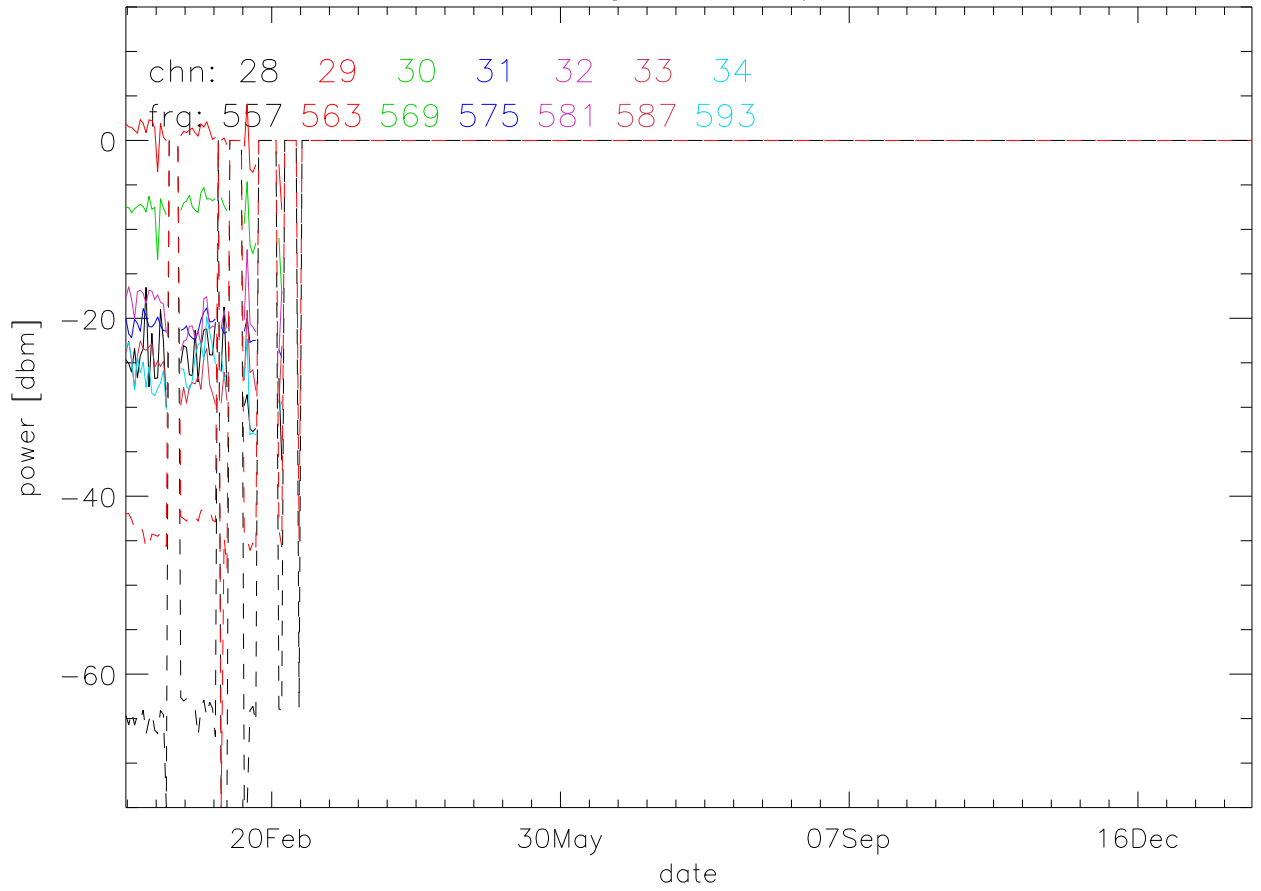

TV stations hilltopMonitoring 2020:daily max. 550Mhz RfiBand

TV stations hilltopMonitoring 2020:daily max. 550Mhz RfiBand

TV stations hilltopMonitoring 2020:daily max. 550Mhz RfiBand

TV stations hilltopMonitoring 2020:daily max. 550Mhz RfiBand