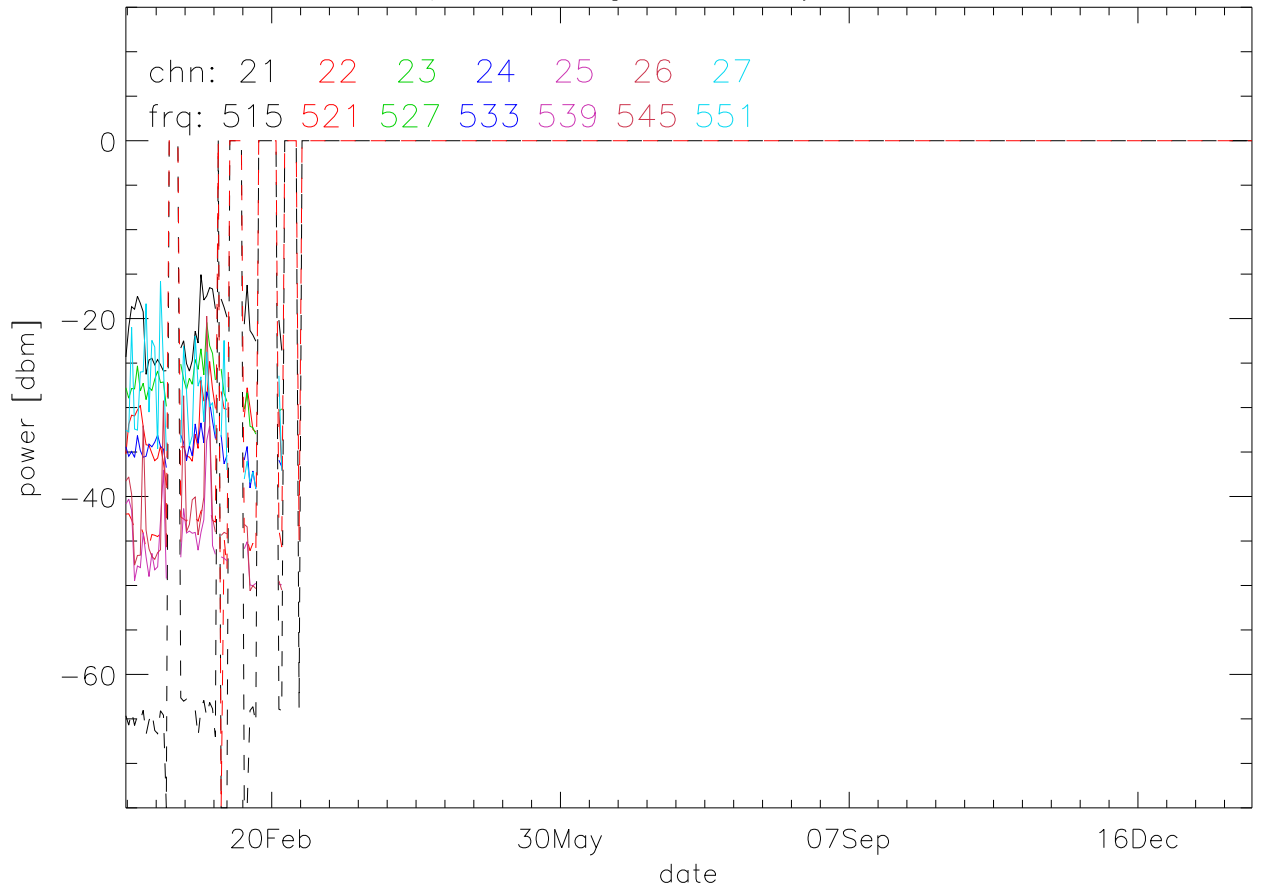

TV stations hilltopMonitoring 2020:daily max. 550Mhz RfiBand

TV stations hilltopMonitoring 2020:daily max. 550Mhz RfiBand

TV stations hilltopMonitoring 2020:daily max. 550Mhz RfiBand

TV stations hilltopMonitoring 2020:daily max. 550Mhz RfiBand