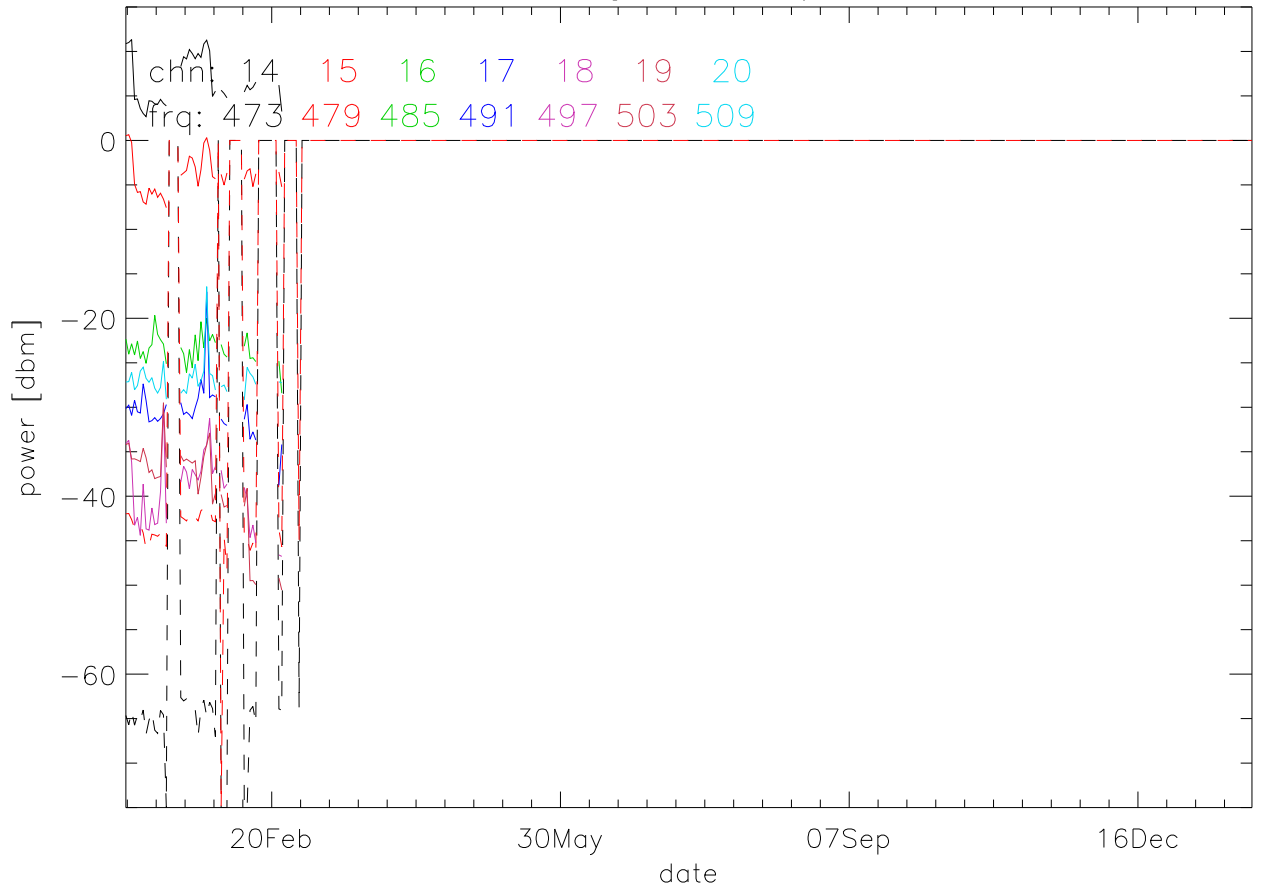

TV stations hilltopMonitoring 2020:daily max. 550Mhz RfiBand

TV stations hilltopMonitoring 2020:daily max. 550Mhz RfiBand

TV stations hilltopMonitoring 2020:daily max. 550Mhz RfiBand

TV stations hilltopMonitoring 2020:daily max. 550Mhz RfiBand