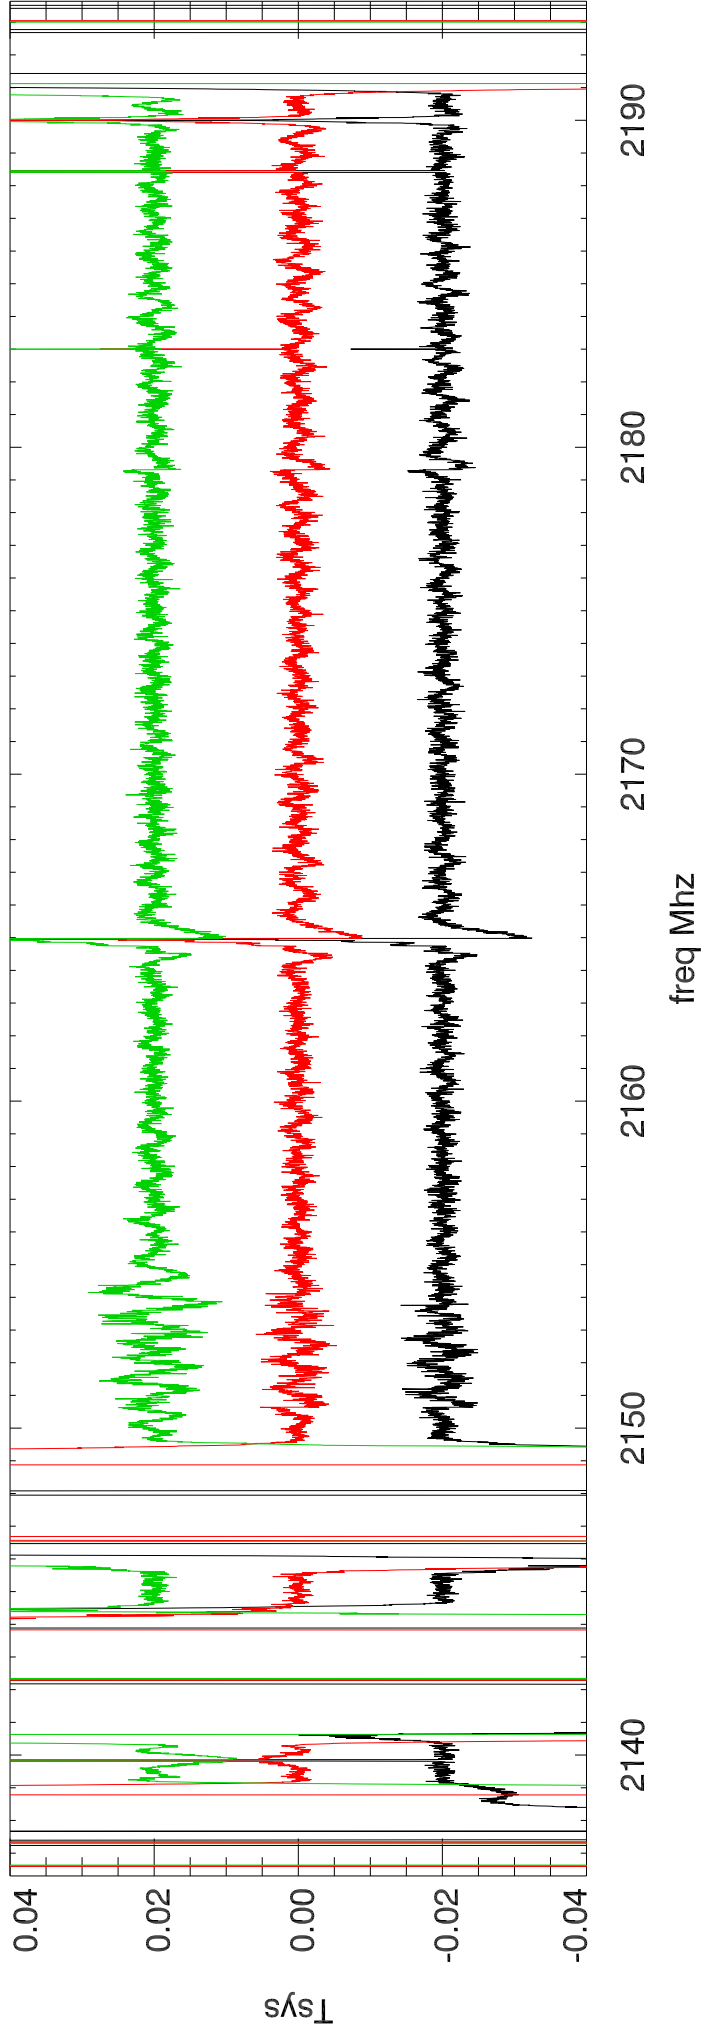

01nov11 VisCenter Shutdown. on,off,on spc. Rcv:sbw Band:1750.0 PoIA

PwrOff PwrOn1 PwrOn2

Rcv:sbw Band:1750.0 PoIB

01nov11 VisCenter Shutdown. on,off,on spc. Rcv:sbw Band:1750.0 PoIA

PwrOff PwrOn1 PwrOn2

Rcv:sbw Band:1750.0 PoIB

01nov11 VisCenter Shutdown. on,off,on spc. Rcv:sbw Band:2065.0 PoIA

PwrOff PwrOn1 PwrOn2

Rcv:sbw Band:2065.0 PoIB

01nov11 VisCenter Shutdown. on,off,on spc. Rcv:sbw Band:2115.0 PoIA

Rcv:sbw Band:2115.0 PoIB

01nov11 VisCenter Shutdown. on,off,on spc. Rcv:sbw Band:2165.0 PoIA

PwrOff PwrOn1 PwrOn2

Rcv:sbw Band:2165.0 PoIB

01nov11 VisCenter Shutdown. on,off,on spc. Rcv:sbw Band:2215.0 PoIA

PwrOff PwrOn1 PwrOn2

Rcv:sbw Band:2215.0 PoIB

01nov11 VisCenter Shutdown. on,off,on spc. Rcv:sbw Band:2225.0 PoIA

PwrOff PwrOn1 PwrOn2

Rcv:sbw Band:2225.0 PoIB

01nov11 VisCenter Shutdown. on,off,on spc. Rcv:sbw Band:2265.0 PoIA

Rcv:sbw Band:2265.0 PoIB