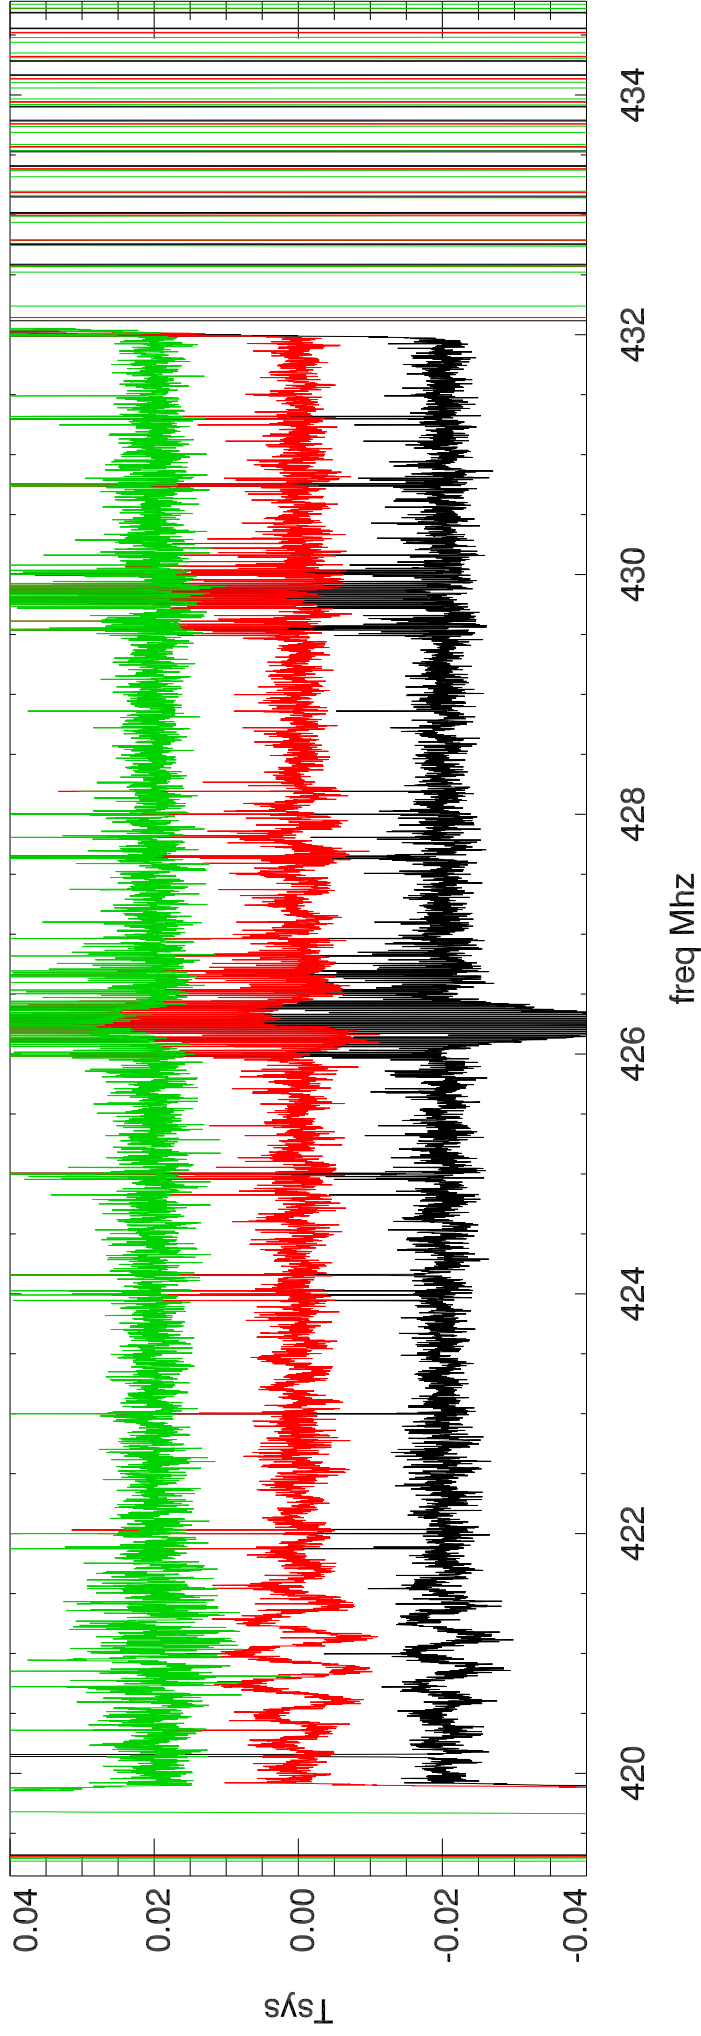

01nov11 VisCenter Shutdown. on,off,on spc. Rcv:430 Band: 427.0 PoIA

Rcv:430 Band: 427.0 PoIB

01nov11 VisCenter Shutdown. on,off,on spc. Rcv:430 Band: 437.0 PoIA

Rcv:430 Band: 437.0 PoIB