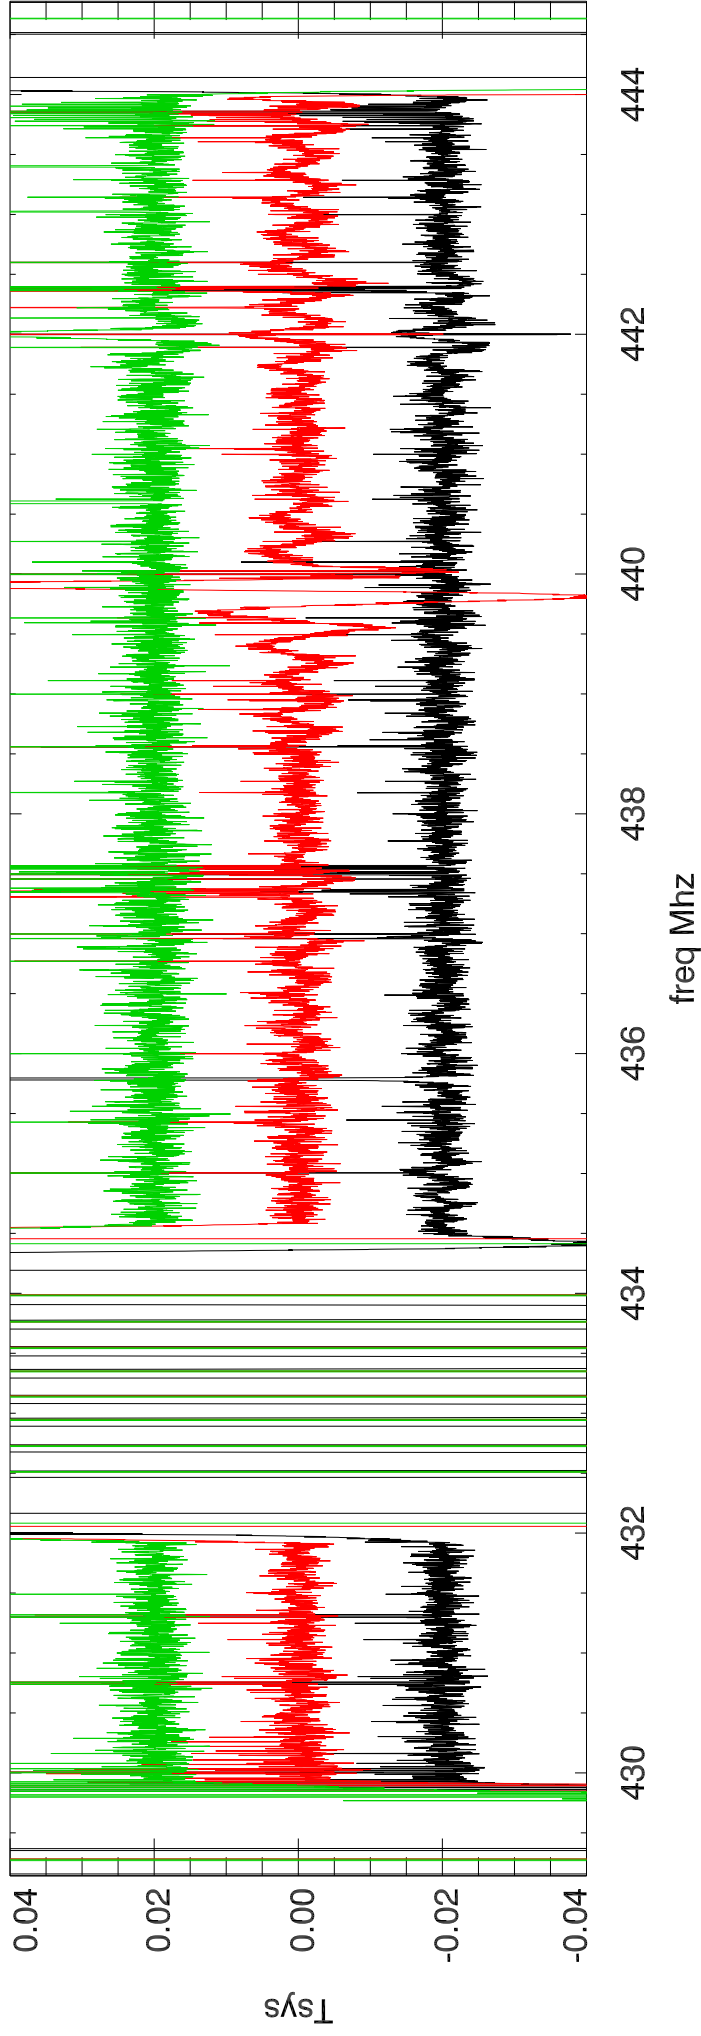

01nov11 VisCenter Shutdown. on,off,on spc. Rcv:430 Band: 427.0 PoIA

Rcv:430 Band: 427.0 PoIB

01nov11 VisCenter Shutdown. on,off,on spc. Rcv:430 Band: 437.0 PoIA

Rcv:430 Band: 437.0 PoIB