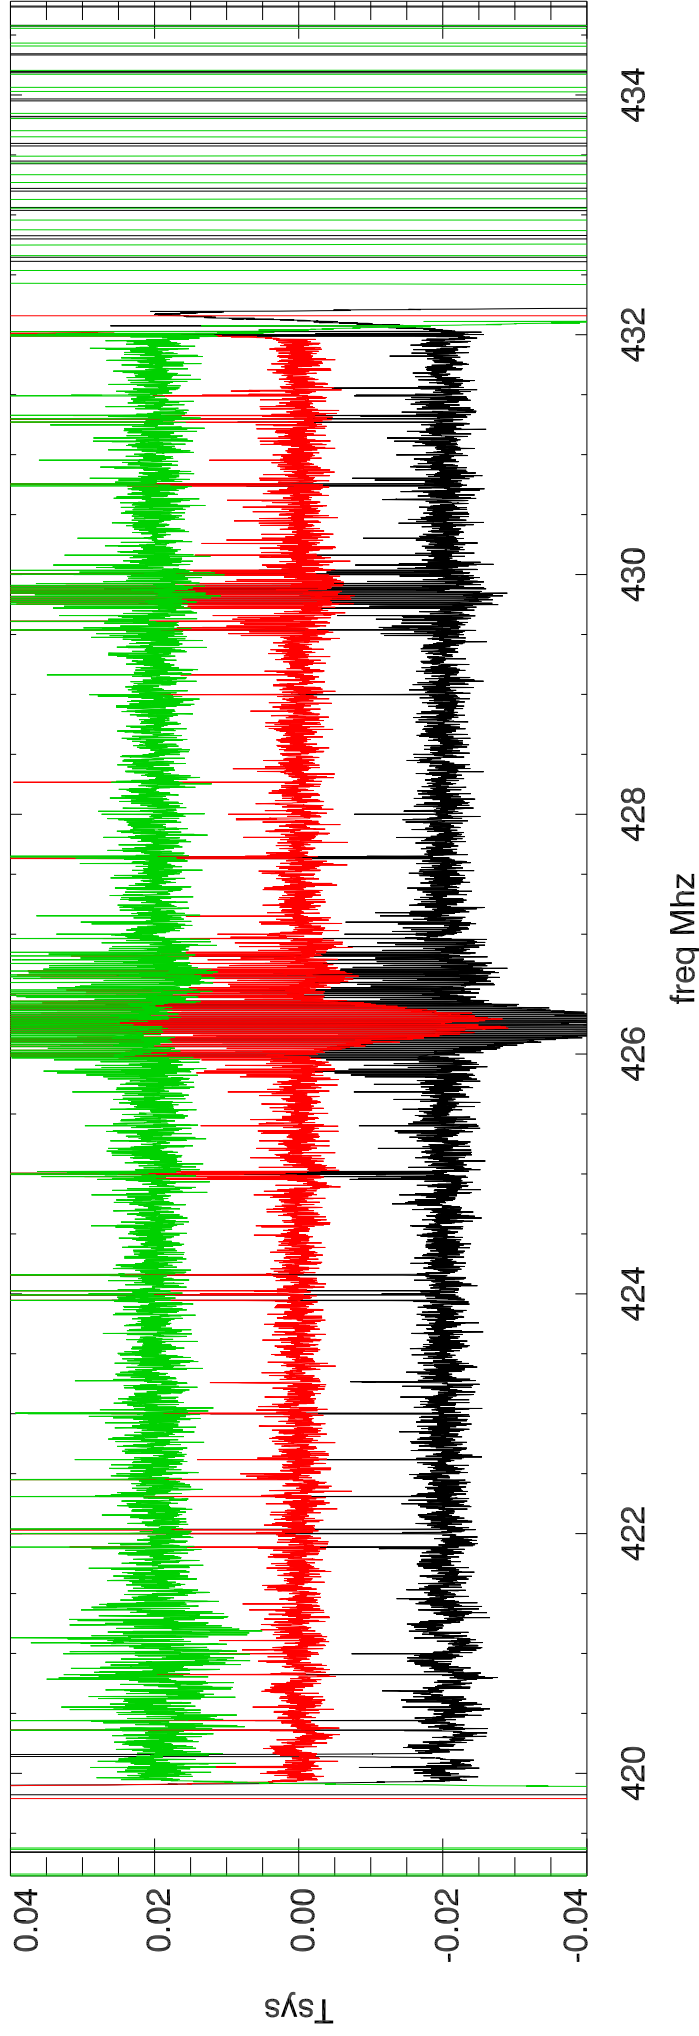

01nov11 VisCenter Shutdown. on,off,on spc. Rcv:430 Band: 427.0 PoIA

Rcv:430 Band: 427.0 PoIB

01nov11 VisCenter Shutdown. on,off,on spc. Rcv:430 Band: 437.0 PoIA

Rcv:430 Band: 437.0 PoIB