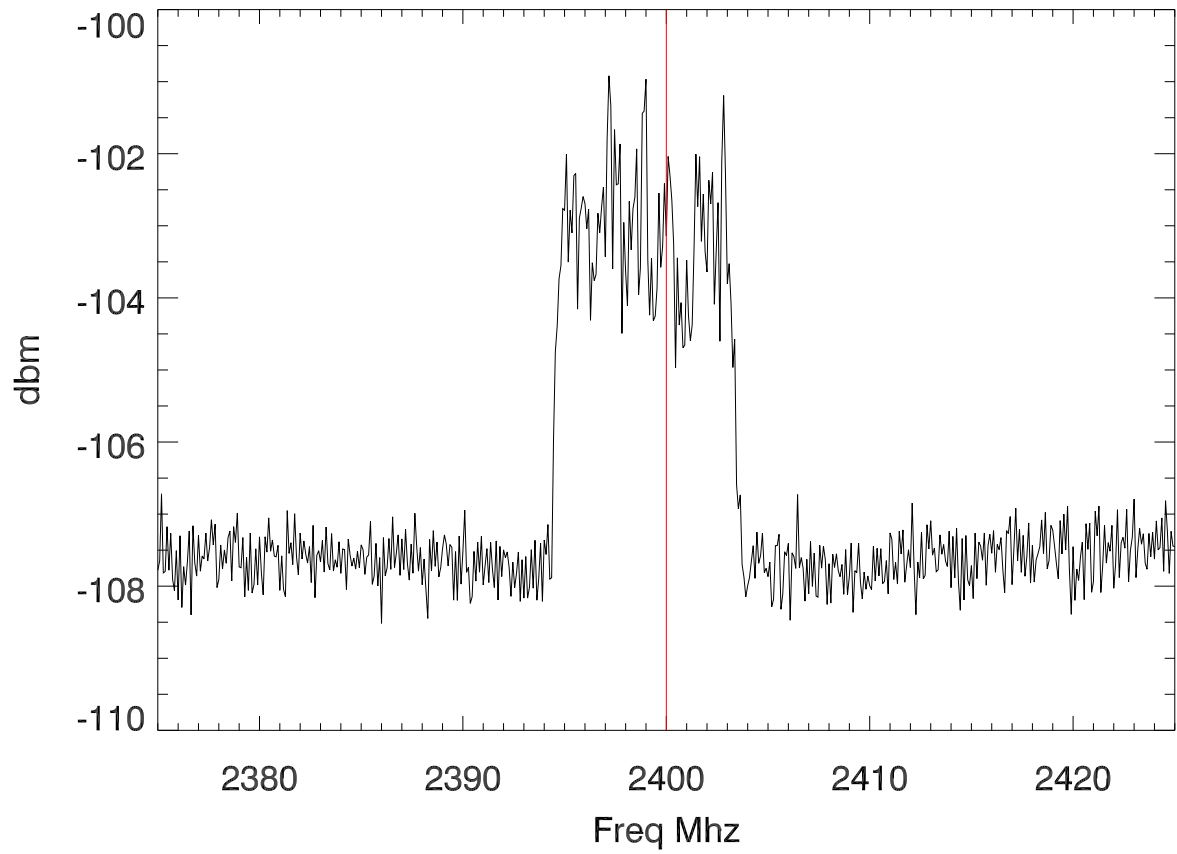

30apr12 3 miles from roncador tower.

pointing at tower

rbw: 0.30 Mhz

toavg: 50

PreAmp on

Anritsu spectrum analyzer model:MS2713E