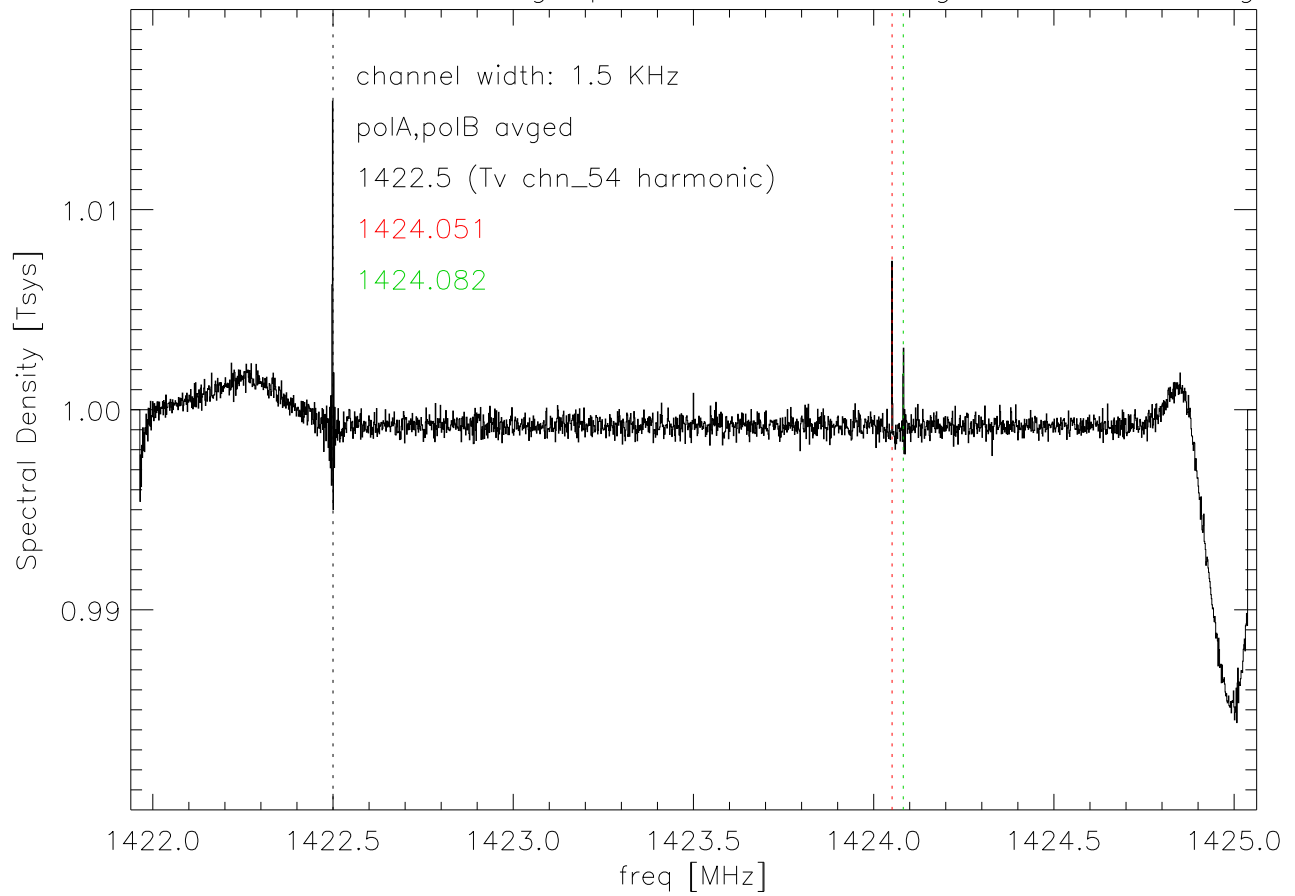

20mar09 2345 Sec avg Spectra while azSwings 180->413 deg

Pwr in birdie channels vs azimuth (1.5 KHz chan)