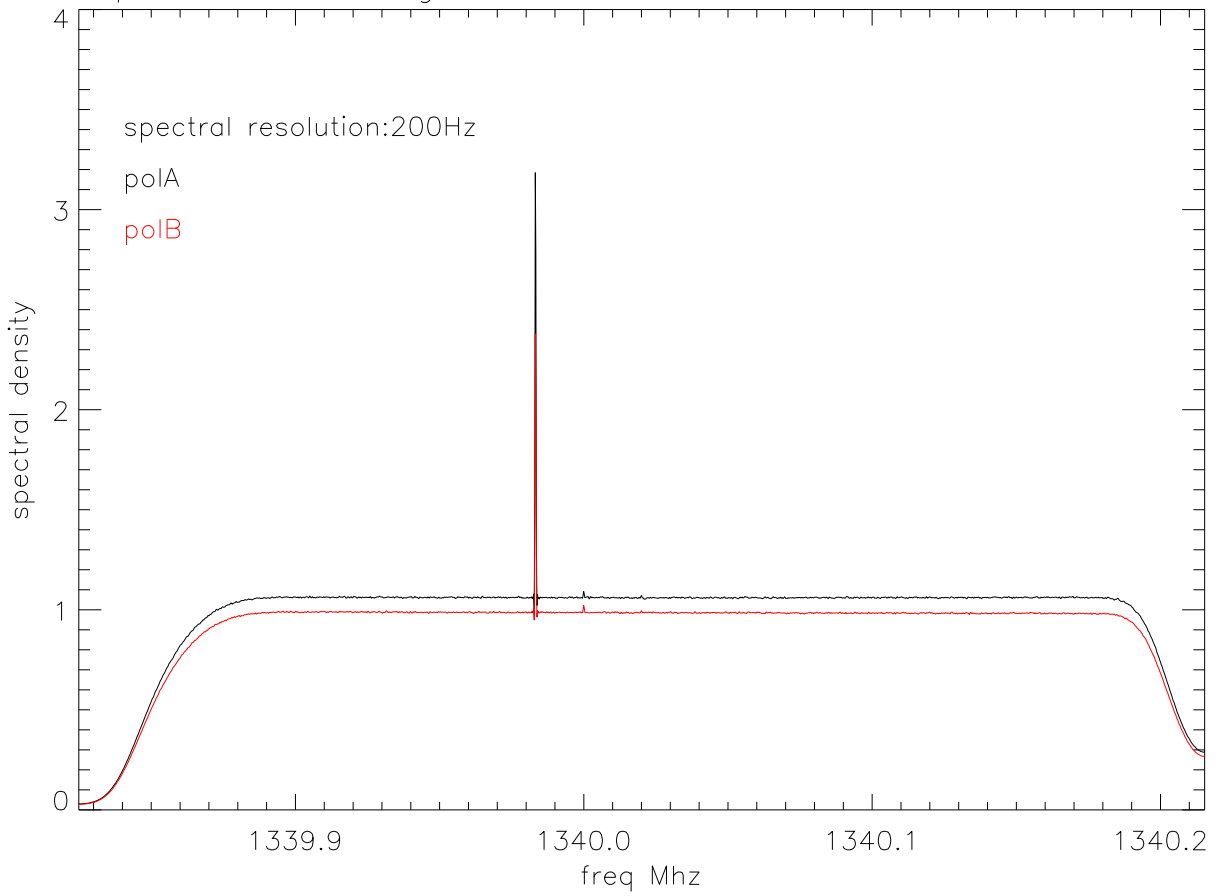

28sep10 500 secs avg with 1339.984 Mhz birdie from radar blanker

rfi channel power vs time