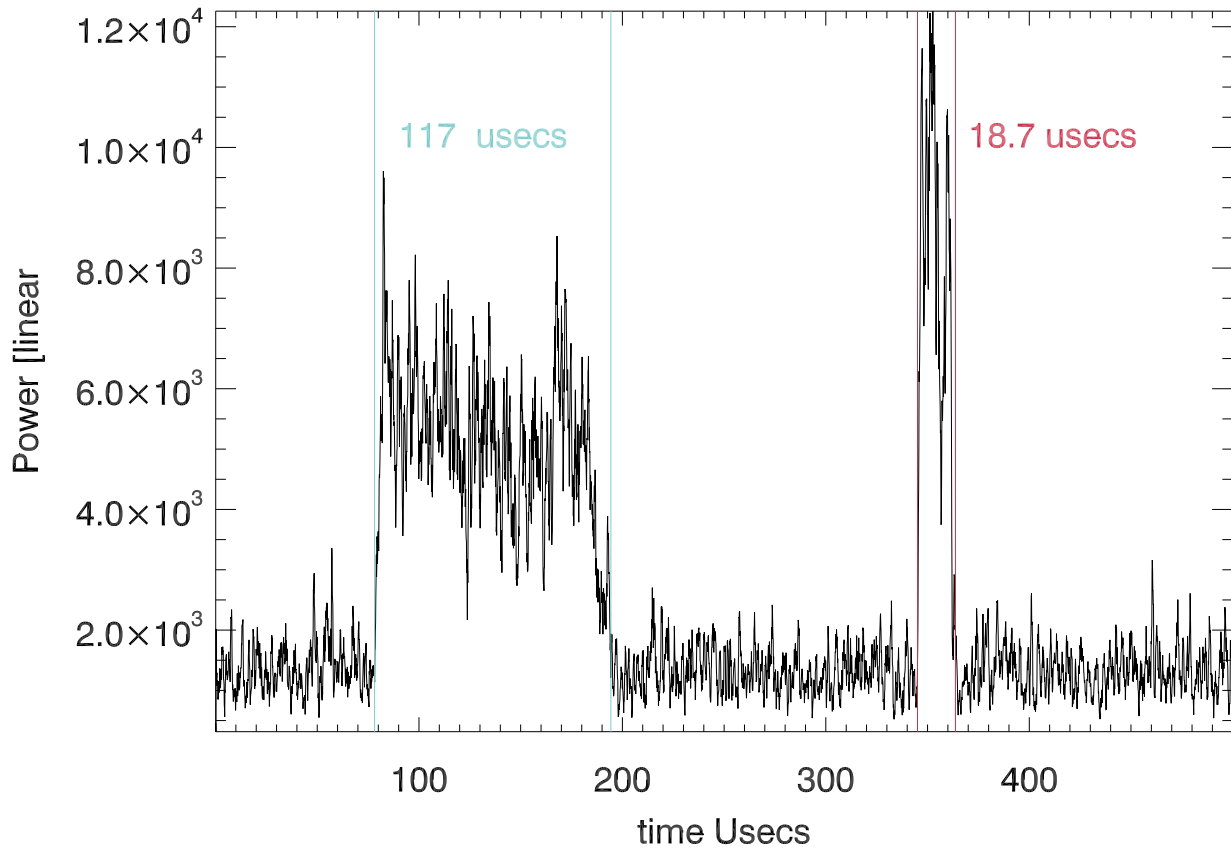

23apr13 lbw 1274.5 radar pulse length (pwr vs time)

totalPwrVsTm (25 secs) folded at rdrPeriod