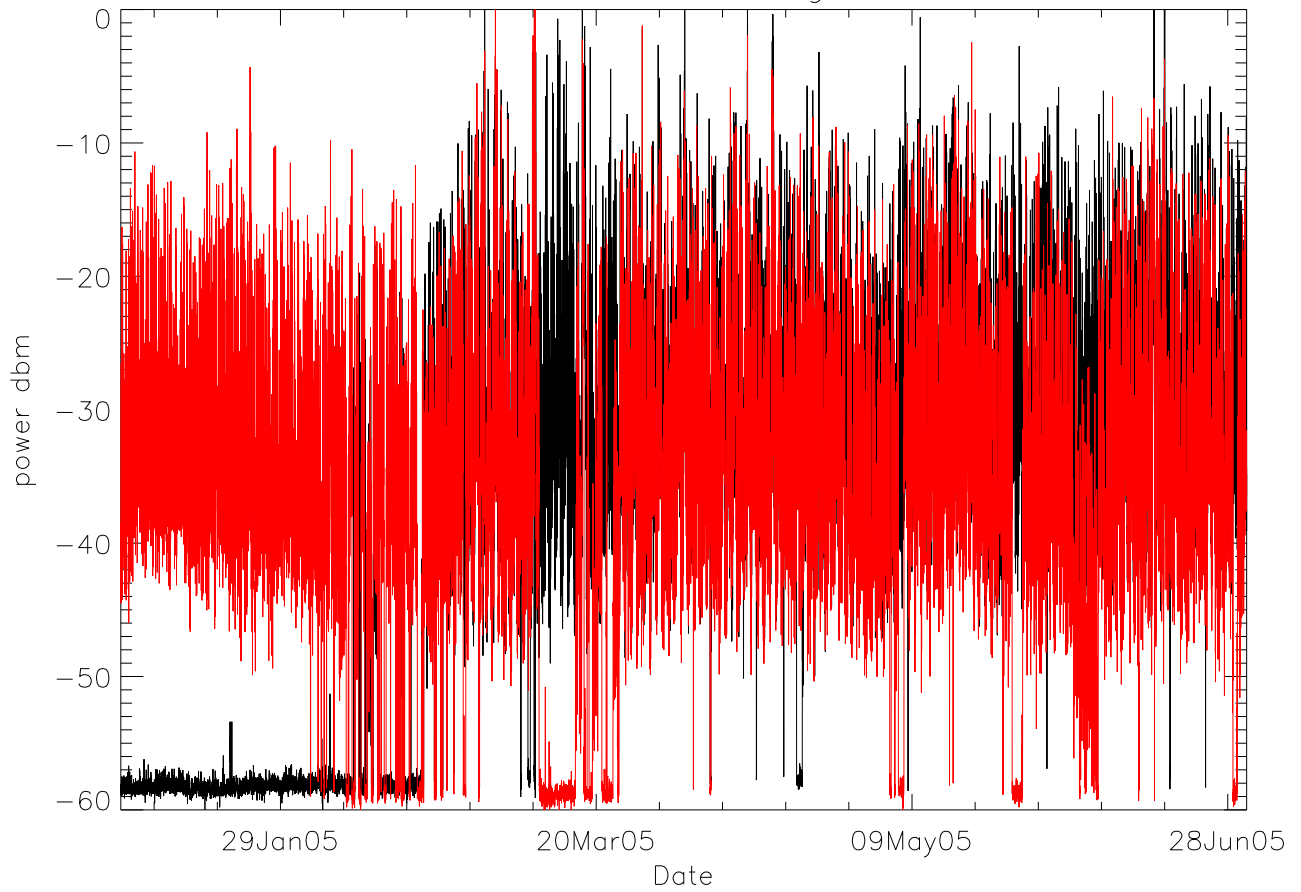

2005 FAA 1330,1350 MHz usage. Jan thru Jun

1330Mhz 1350Mhz

2005 FAA 1330,1350 MHz usage. July thru Dec