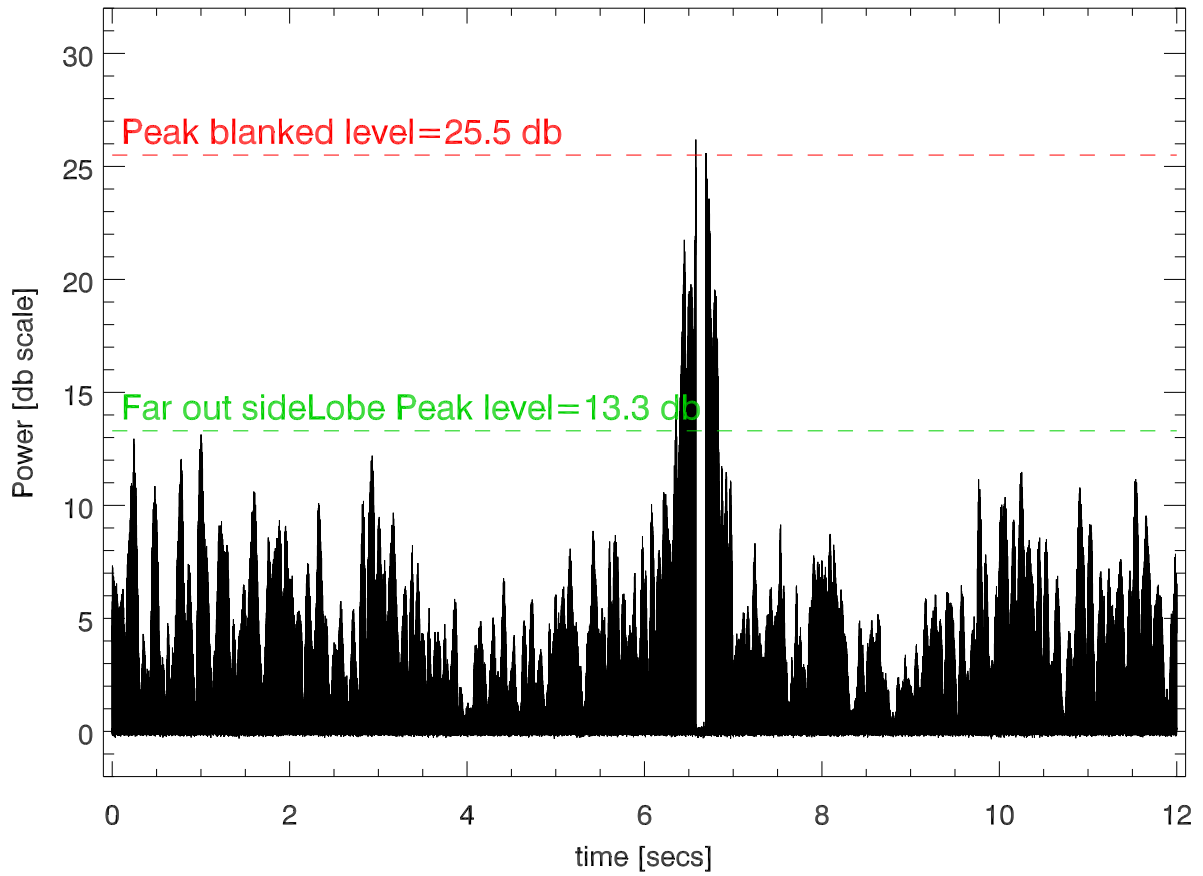

09may14 picoDelEste,totPwr 1349.6 Mhz. overplot 6 rotations

9may14 picoDelEste,totPwr 1349.6 Mhz. average 5 12 sec rotations

blowup about AO blanked region