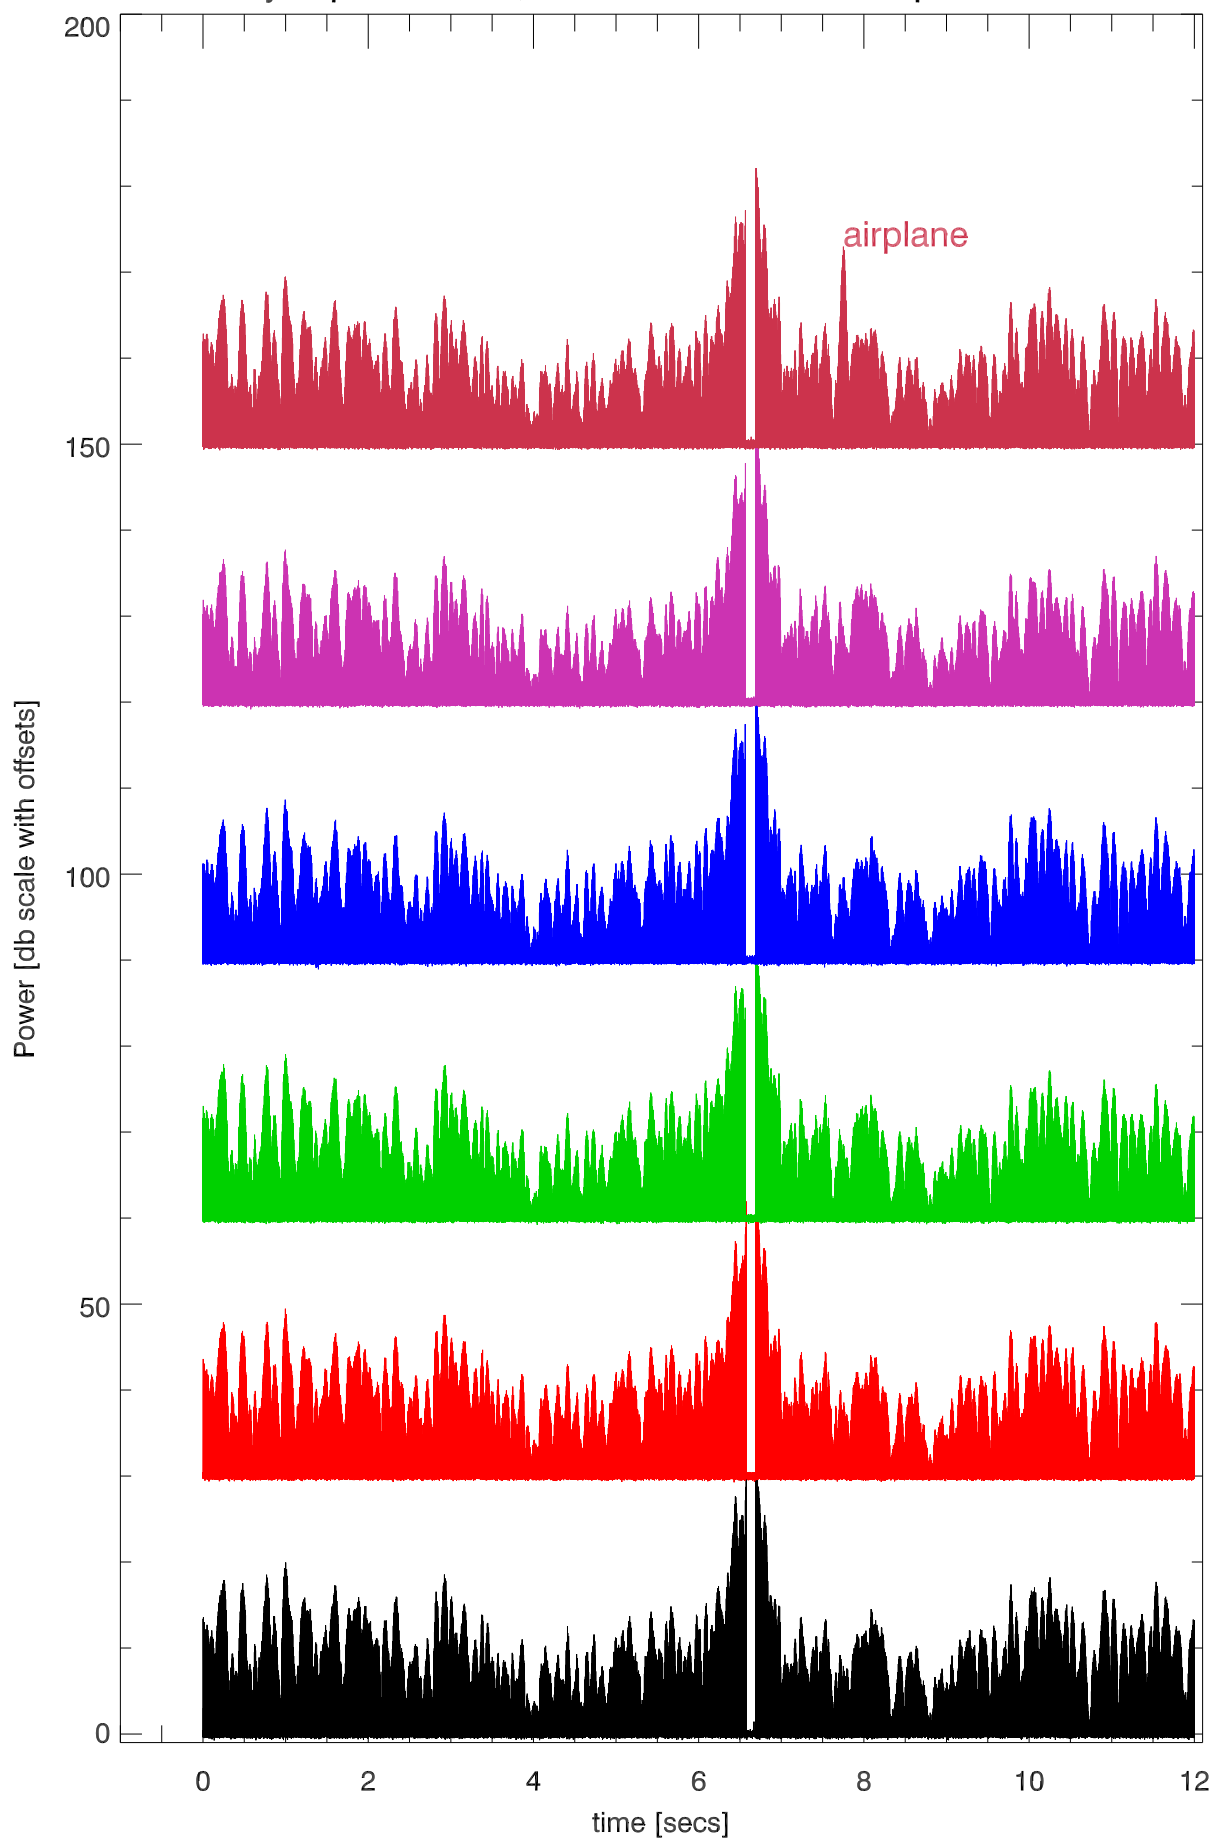

09may14 picoDelEste,totPwr 1349.6 Mhz. overplot 6 rotations

9may14 picoDelEste,totPwr 1349.6 Mhz. average 5 12 sec rotations

blowup about AO blanked region