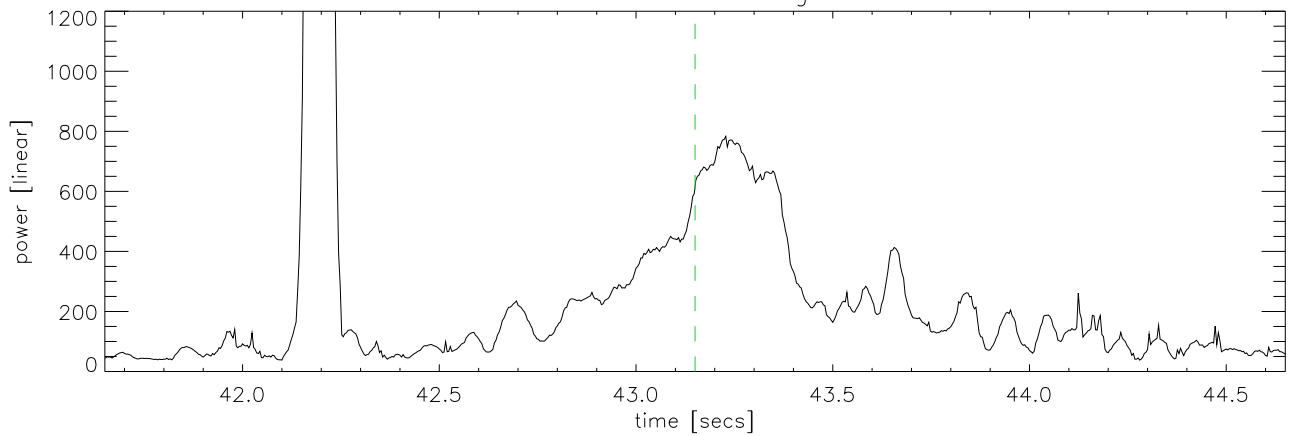

06oct04 areostat rdr blank(red) sidelobes (green,blue)

06oct04 areostat Peak 108 degrees before AO

06oct04 areostat Peak 108 degrees before AO

06oct04 areostat Peak 108 degrees before AO

06oct04 areostat Peak 108 degrees before AO

06oct04 areostat Peak 115 degrees after AO

06oct04 areostat Peak 115 degrees after AO

06oct04 areostat Peak 115 degrees after AO

06oct04 areostat Peak 115 degrees after AO

06oct04 faa 1 cycle of ipp

06oct04 aerostat 1 pulse