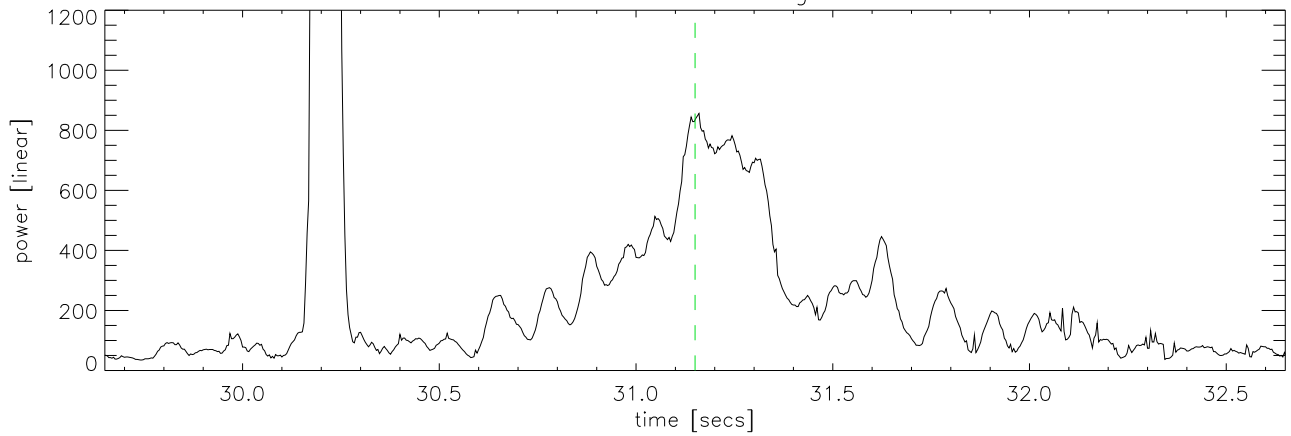

06oct04 areostat rdr blank(red) sidelobes (green,blue)

06oct04 areostat Peak 108 degrees before AO

06oct04 areostat Peak 108 degrees before AO

06oct04 areostat Peak 108 degrees before AO

06oct04 areostat Peak 108 degrees before AO

06oct04 areostat Peak 115 degrees after AO

06oct04 areostat Peak 115 degrees after AO

06oct04 areostat Peak 115 degrees after AO

06oct04 areostat Peak 115 degrees after AO

06oct04 faa 1 cycle of ipp

06oct04 aerostat 1 pulse