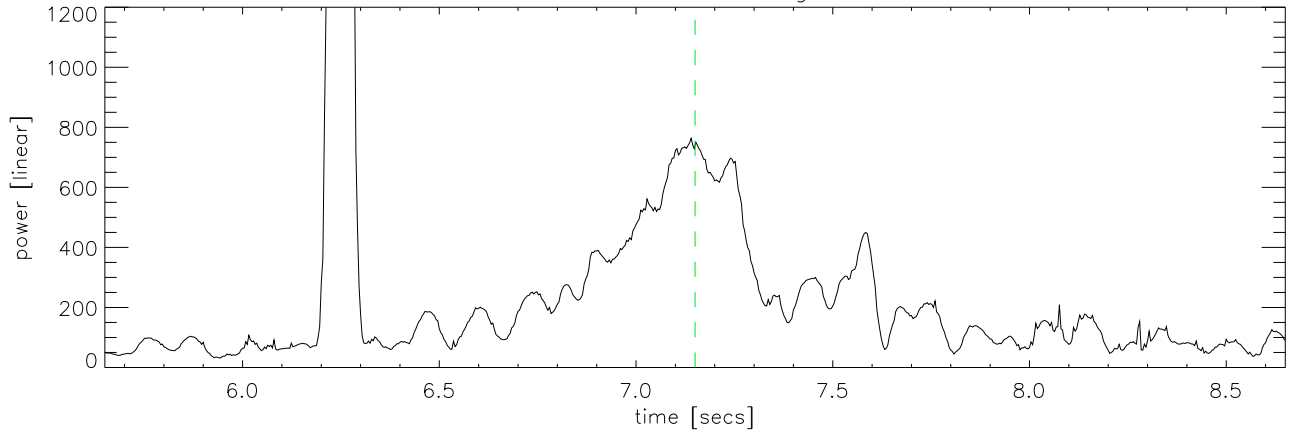

06oct04 areostat rdr blank(red) sidelobes (green,blue)

06oct04 areostat Peak 108 degrees before AO

06oct04 areostat Peak 108 degrees before AO

06oct04 areostat Peak 108 degrees before AO

06oct04 areostat Peak 108 degrees before AO

06oct04 areostat Peak 115 degrees after AO

06oct04 areostat Peak 115 degrees after AO

06oct04 areostat Peak 115 degrees after AO

06oct04 areostat Peak 115 degrees after AO

06oct04 faa 1 cycle of ipp

06oct04 aerostat 1 pulse