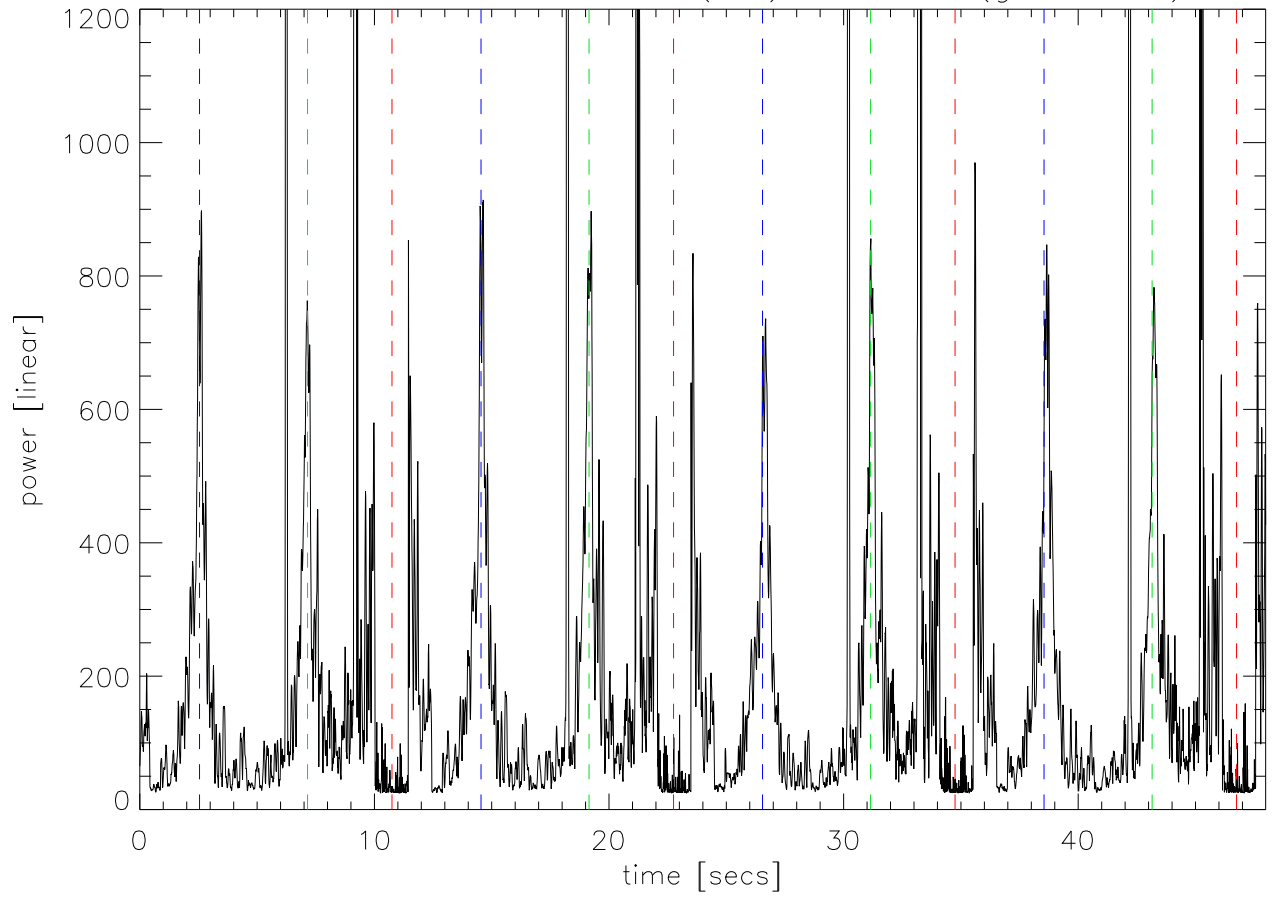

06oct04 areostat rdr blank(red) sidelobes (green,blue)

06oct04 areostat Peak 108 degrees before AO

06oct04 areostat Peak 108 degrees before AO

06oct04 areostat Peak 108 degrees before AO

06oct04 areostat Peak 108 degrees before AO

06oct04 areostat Peak 115 degrees after AO

06oct04 areostat Peak 115 degrees after AO

06oct04 areostat Peak 115 degrees after AO

06oct04 areostat Peak 115 degrees after AO

06oct04 faa 1 cycle of ipp

06oct04 aerostat 1 pulse