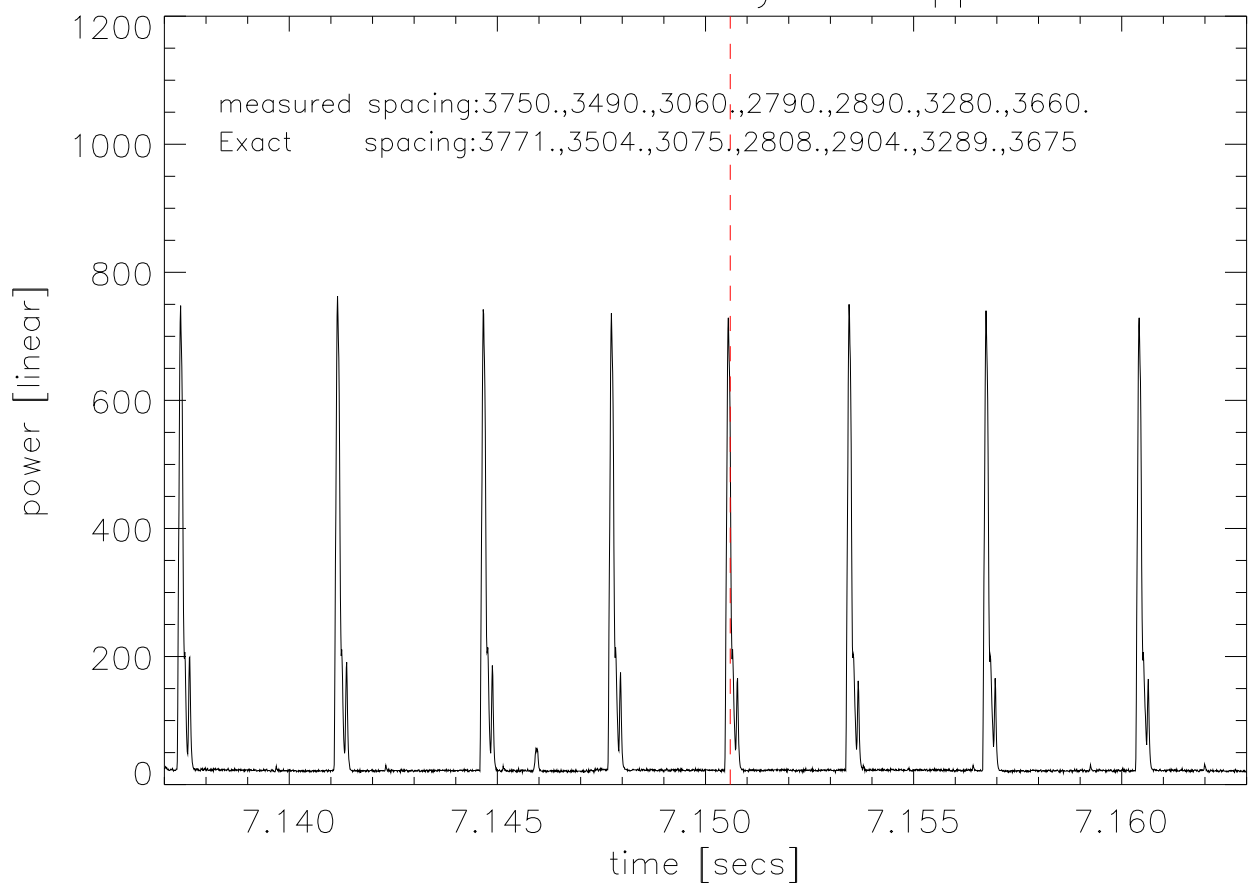

06oct04 areostat rdr blank(red) sidelobes (green,blue)

06oct04 areostat Peak 108 degrees before AO

06oct04 areostat Peak 108 degrees before AO

06oct04 areostat Peak 108 degrees before AO

06oct04 areostat Peak 108 degrees before AO

06oct04 areostat Peak 115 degrees after AO

06oct04 areostat Peak 115 degrees after AO

06oct04 areostat Peak 115 degrees after AO

06oct04 areostat Peak 115 degrees after AO

06oct04 faa 1 cycle of ipp

06oct04 aerostat 1 pulse