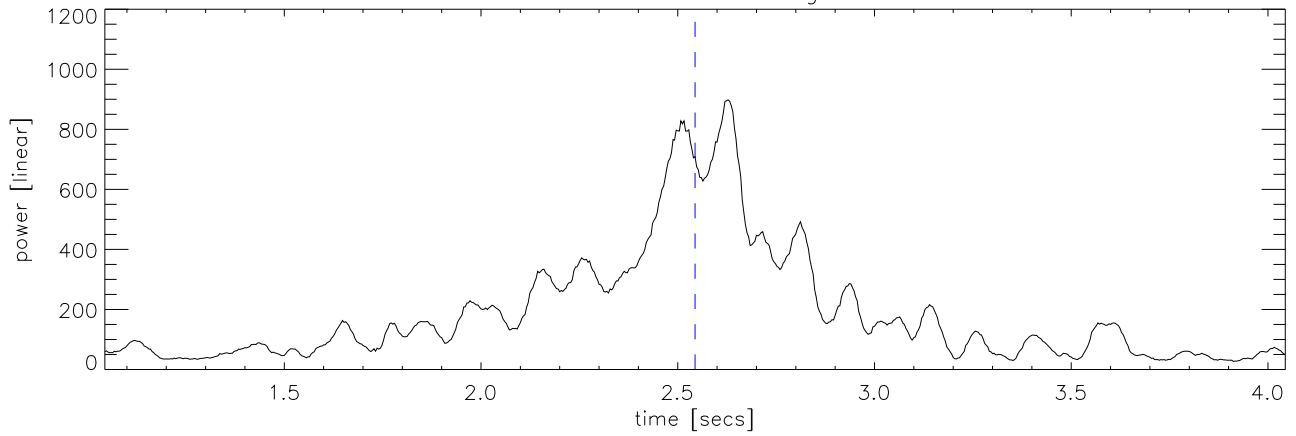

06oct04 areostat rdr blank(red) sidelobes (green,blue)

06oct04 areostat Peak 108 degrees before AO

06oct04 areostat Peak 108 degrees before AO

06oct04 areostat Peak 108 degrees before AO

06oct04 areostat Peak 108 degrees before AO

06oct04 areostat Peak 115 degrees after AO

06oct04 areostat Peak 115 degrees after AO

06oct04 areostat Peak 115 degrees after AO

06oct04 areostat Peak 115 degrees after AO

06oct04 faa 1 cycle of ipp

06oct04 aerostat 1 pulse