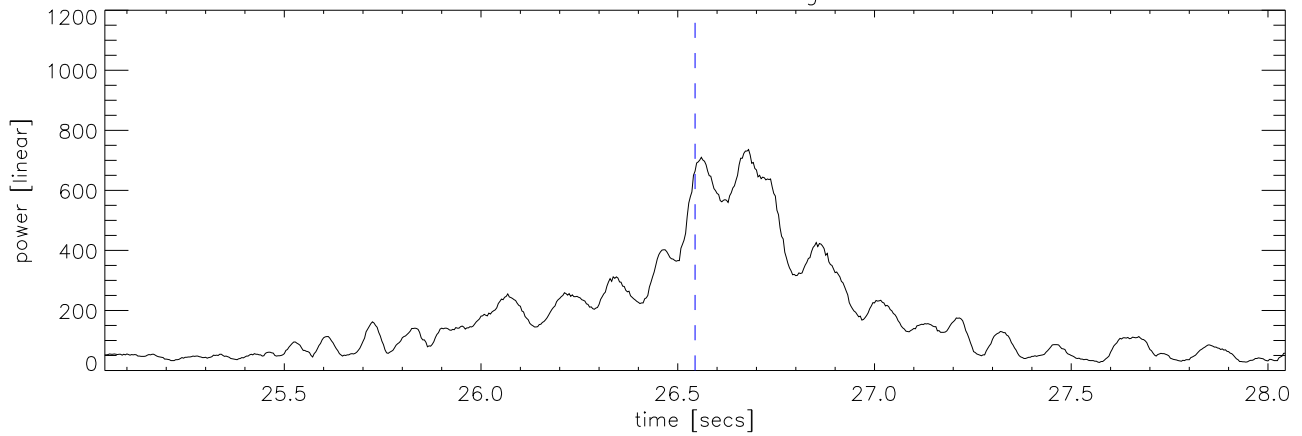

06oct04 areostat rdr blank(red) sidelobes (green,blue)

06oct04 areostat Peak 108 degrees before AO

06oct04 areostat Peak 108 degrees before AO

06oct04 areostat Peak 108 degrees before AO

06oct04 areostat Peak 108 degrees before AO

06oct04 areostat Peak 115 degrees after AO

06oct04 areostat Peak 115 degrees after AO

06oct04 areostat Peak 115 degrees after AO

06oct04 areostat Peak 115 degrees after AO

06oct04 faa 1 cycle of ipp

06oct04 aerostat 1 pulse