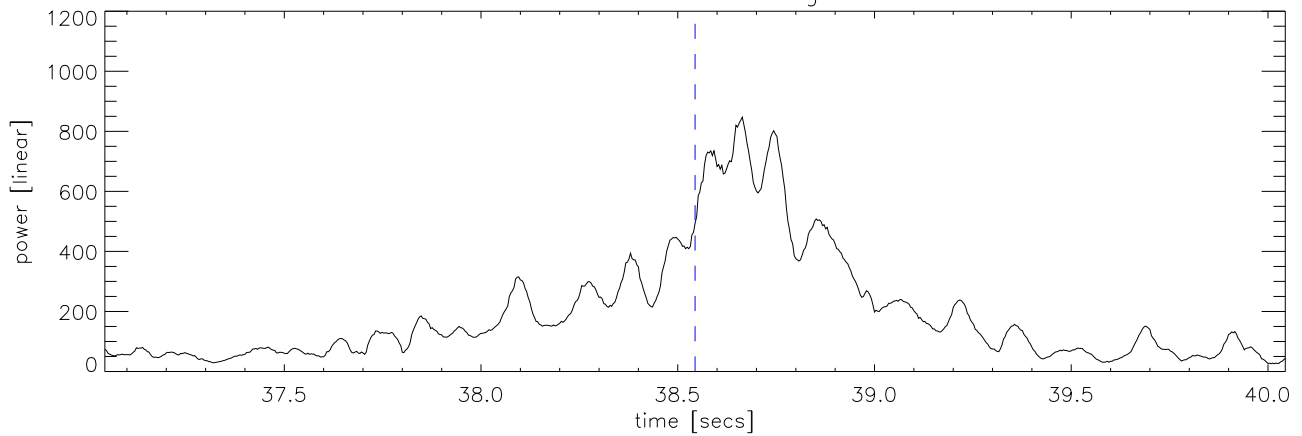

06oct04 areostat rdr blank(red) sidelobes (green,blue)

06oct04 areostat Peak 108 degrees before AO

06oct04 areostat Peak 108 degrees before AO

06oct04 areostat Peak 108 degrees before AO

06oct04 areostat Peak 108 degrees before AO

06oct04 areostat Peak 115 degrees after AO

06oct04 areostat Peak 115 degrees after AO

06oct04 areostat Peak 115 degrees after AO

06oct04 areostat Peak 115 degrees after AO

06oct04 faa 1 cycle of ipp

06oct04 aerostat 1 pulse