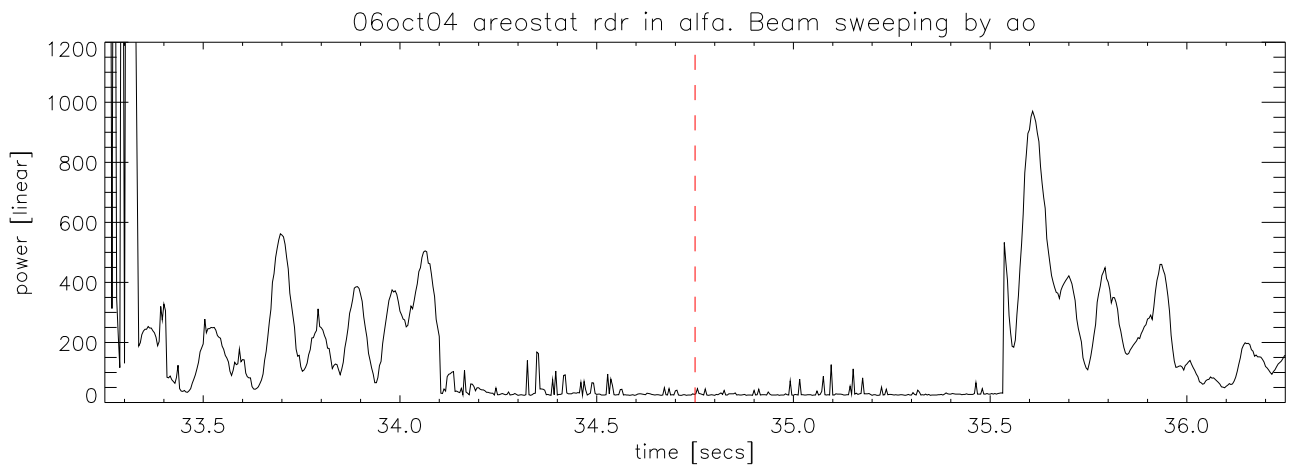

06oct04 areostat rdr blank(red) sidelobes (green,blue)

06oct04 areostat Peak 108 degrees before AO

06oct04 areostat Peak 108 degrees before AO

06oct04 areostat Peak 108 degrees before AO

06oct04 areostat Peak 108 degrees before AO

06oct04 areostat Peak 115 degrees after AO

06oct04 areostat Peak 115 degrees after AO

06oct04 areostat Peak 115 degrees after AO

06oct04 areostat Peak 115 degrees after AO

06oct04 faa 1 cycle of ipp

06oct04 aerostat 1 pulse