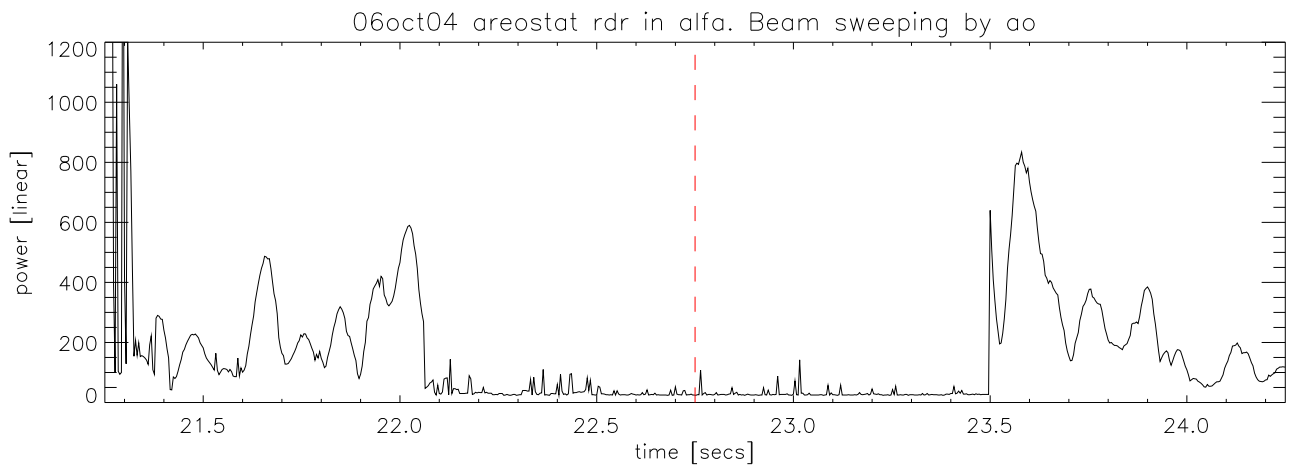

06oct04 areostat rdr blank(red) sidelobes (green,blue)

06oct04 areostat Peak 108 degrees before AO

06oct04 areostat Peak 108 degrees before AO

06oct04 areostat Peak 108 degrees before AO

06oct04 areostat Peak 108 degrees before AO

06oct04 areostat Peak 115 degrees after AO

06oct04 areostat Peak 115 degrees after AO

06oct04 areostat Peak 115 degrees after AO

06oct04 areostat Peak 115 degrees after AO

06oct04 faa 1 cycle of ipp

06oct04 aerostat 1 pulse