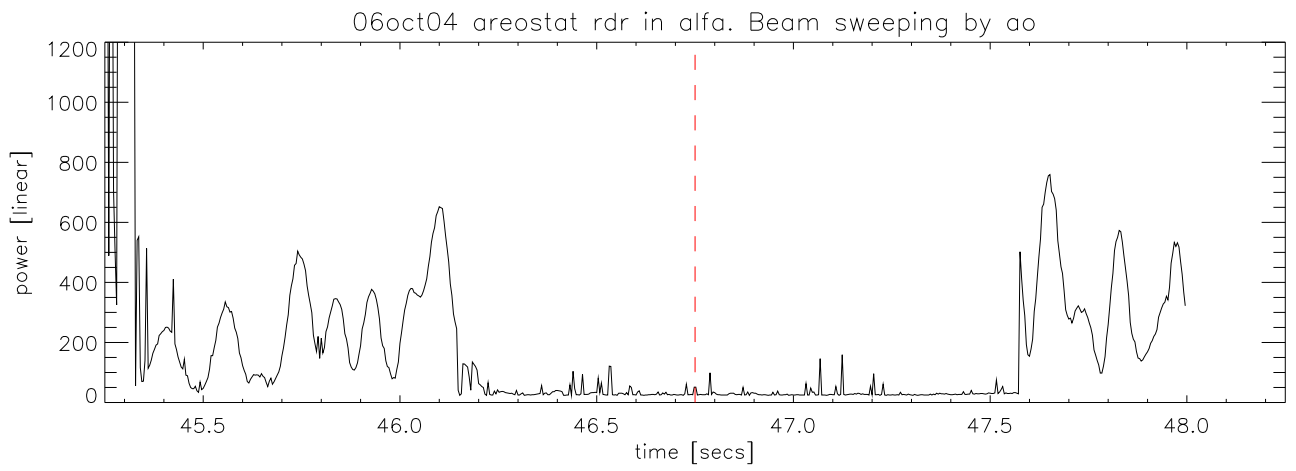

06oct04 areostat rdr blank(red) sidelobes (green,blue)

06oct04 areostat Peak 108 degrees before AO

06oct04 areostat Peak 108 degrees before AO

06oct04 areostat Peak 108 degrees before AO

06oct04 areostat Peak 108 degrees before AO

06oct04 areostat Peak 115 degrees after AO

06oct04 areostat Peak 115 degrees after AO

06oct04 areostat Peak 115 degrees after AO

06oct04 areostat Peak 115 degrees after AO

06oct04 faa 1 cycle of ipp

06oct04 aerostat 1 pulse