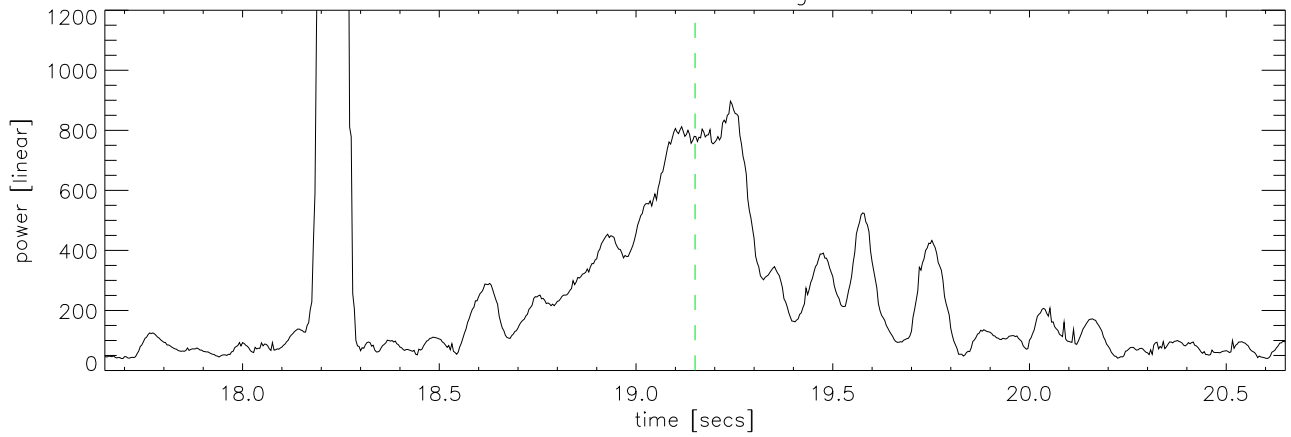

06oct04 areostat rdr blank(red) sidelobes (green,blue)

06oct04 areostat Peak 108 degrees before AO

06oct04 areostat Peak 108 degrees before AO

06oct04 areostat Peak 108 degrees before AO

06oct04 areostat Peak 108 degrees before AO

06oct04 areostat Peak 115 degrees after AO

06oct04 areostat Peak 115 degrees after AO

06oct04 areostat Peak 115 degrees after AO

06oct04 areostat Peak 115 degrees after AO

06oct04 faa 1 cycle of ipp

06oct04 aerostat 1 pulse