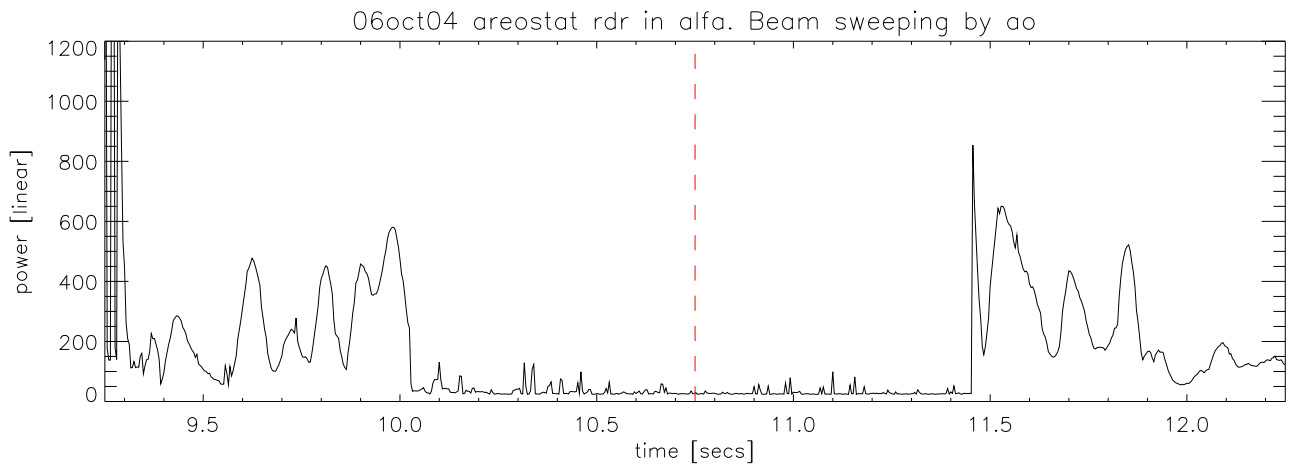

06oct04 areostat rdr blank(red) sidelobes (green,blue)

06oct04 areostat Peak 108 degrees before AO

06oct04 areostat Peak 108 degrees before AO

06oct04 areostat Peak 108 degrees before AO

06oct04 areostat Peak 108 degrees before AO

06oct04 areostat Peak 115 degrees after AO

06oct04 areostat Peak 115 degrees after AO

06oct04 areostat Peak 115 degrees after AO

06oct04 areostat Peak 115 degrees after AO

06oct04 faa 1 cycle of ipp

06oct04 aerostat 1 pulse