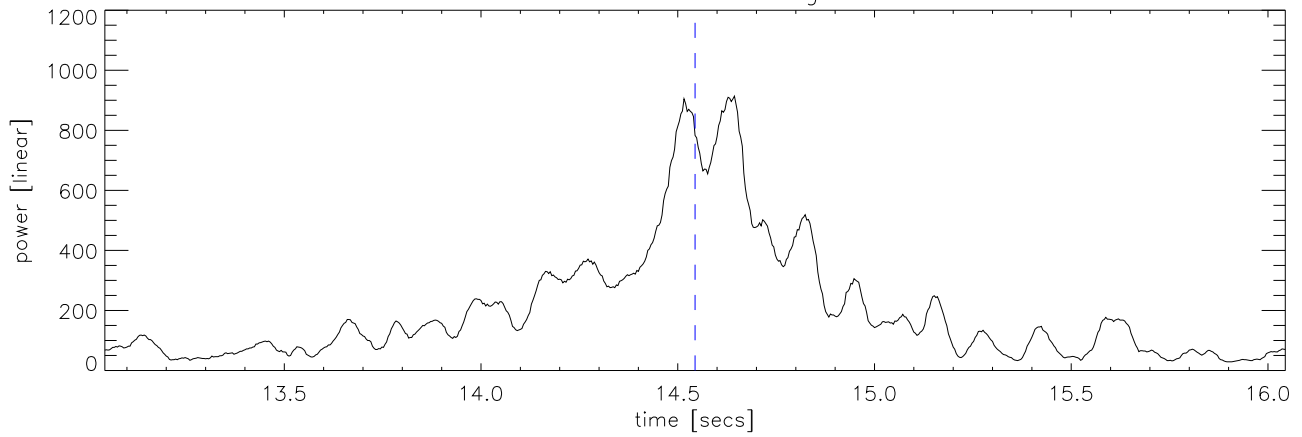

06oct04 areostat rdr blank(red) sidelobes (green,blue)

06oct04 areostat Peak 108 degrees before AO

06oct04 areostat Peak 108 degrees before AO

06oct04 areostat Peak 108 degrees before AO

06oct04 areostat Peak 108 degrees before AO

06oct04 areostat Peak 115 degrees after AO

06oct04 areostat Peak 115 degrees after AO

06oct04 areostat Peak 115 degrees after AO

06oct04 areostat Peak 115 degrees after AO

06oct04 faa 1 cycle of ipp

06oct04 aerostat 1 pulse