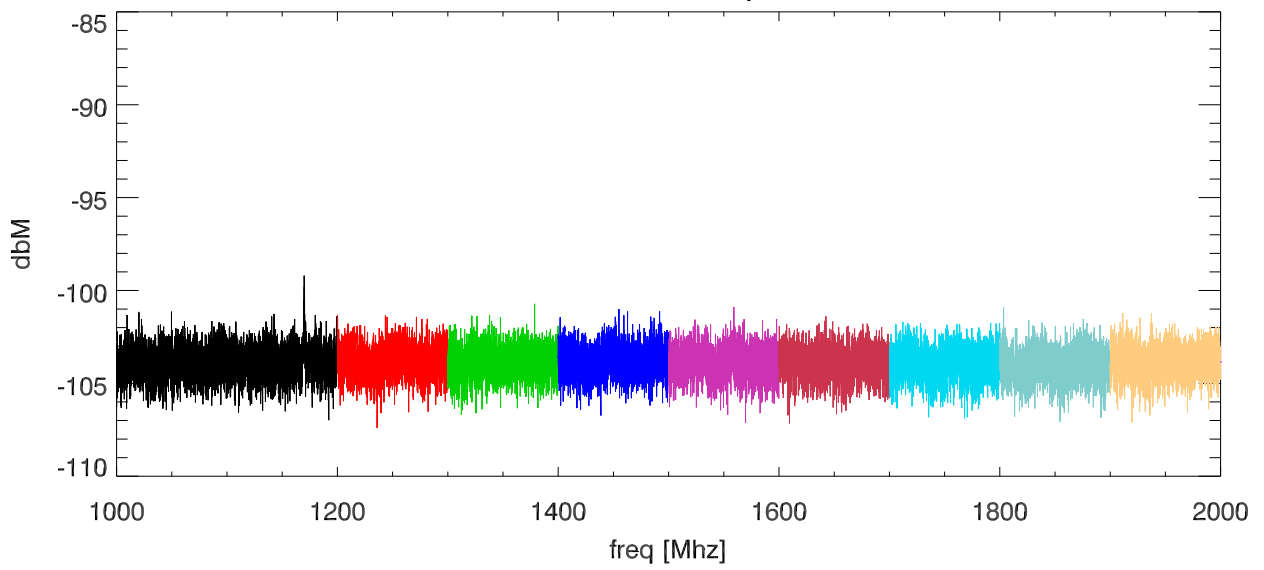

31jul14 video camera screen room test. videoCamera with psu

SPD vs freq

SPD vs freq

blowups at various receiver freq ranges.

blowups at various receiver freq ranges.

blowups at various receiver freq ranges.