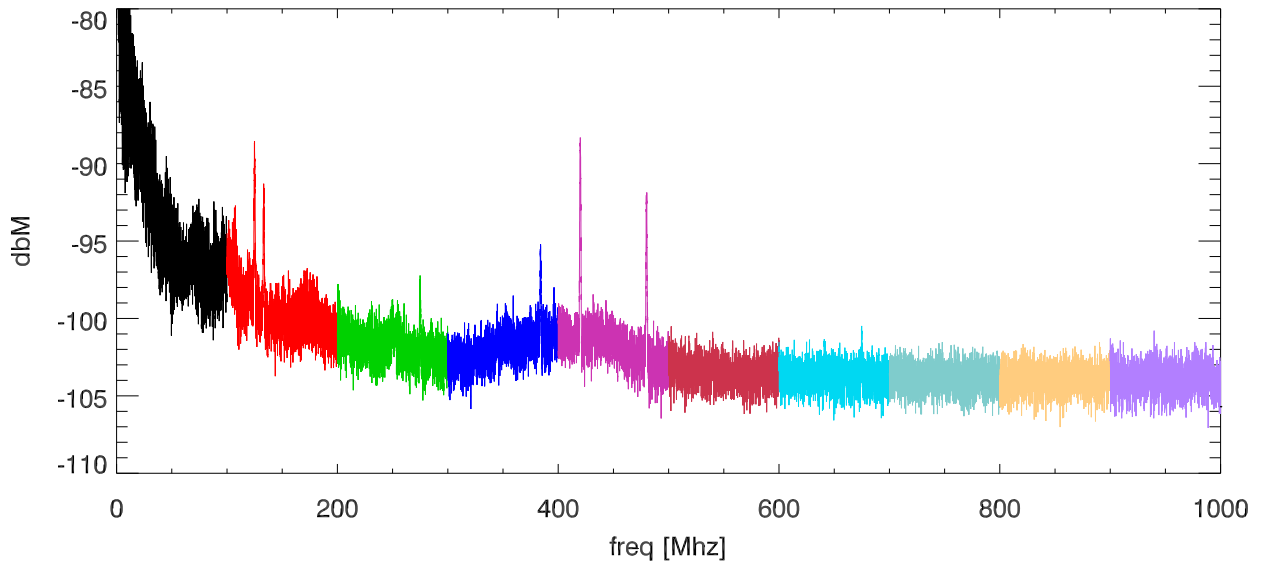

31jul14 video camera screen room test. videoCamera with psu

SPD vs freq

SPD vs freq

blowups at various receiver freq ranges.

blowups at various receiver freq ranges.

blowups at various receiver freq ranges.