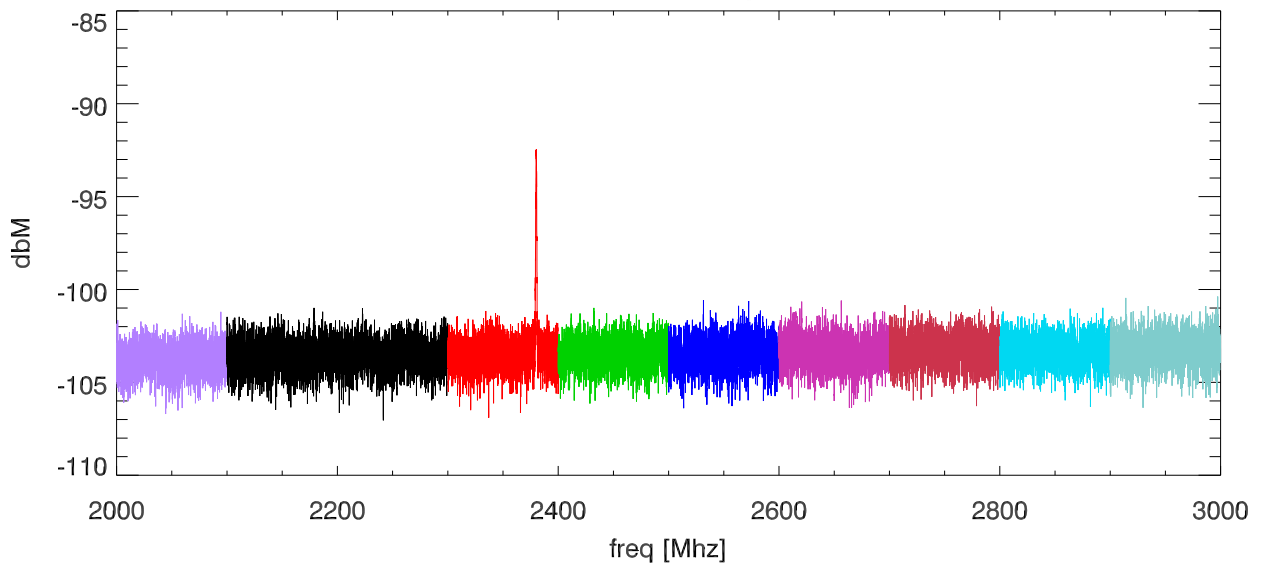

31jul14 video camera screen room test. videoCamera with psu

SPD vs freq

SPD vs freq

blowups at various receiver freq ranges.

blowups at various receiver freq ranges.

blowups at various receiver freq ranges.