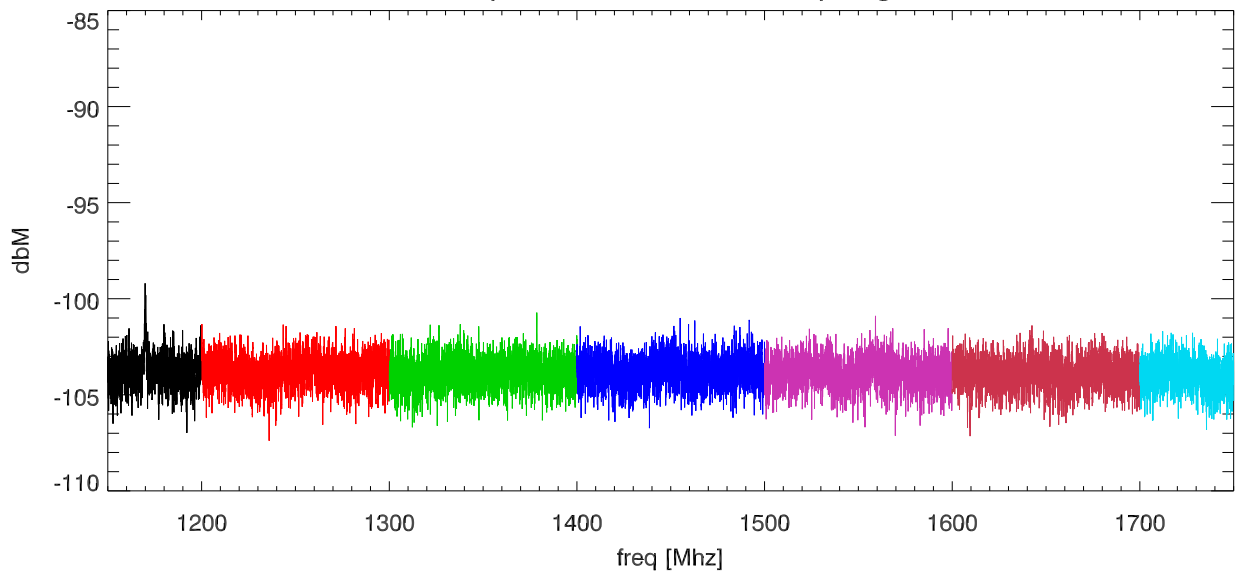

31jul14 video camera screen room test. videoCamera with psu

SPD vs freq

SPD vs freq

blowups at various receiver freq ranges.

blowups at various receiver freq ranges.

blowups at various receiver freq ranges.