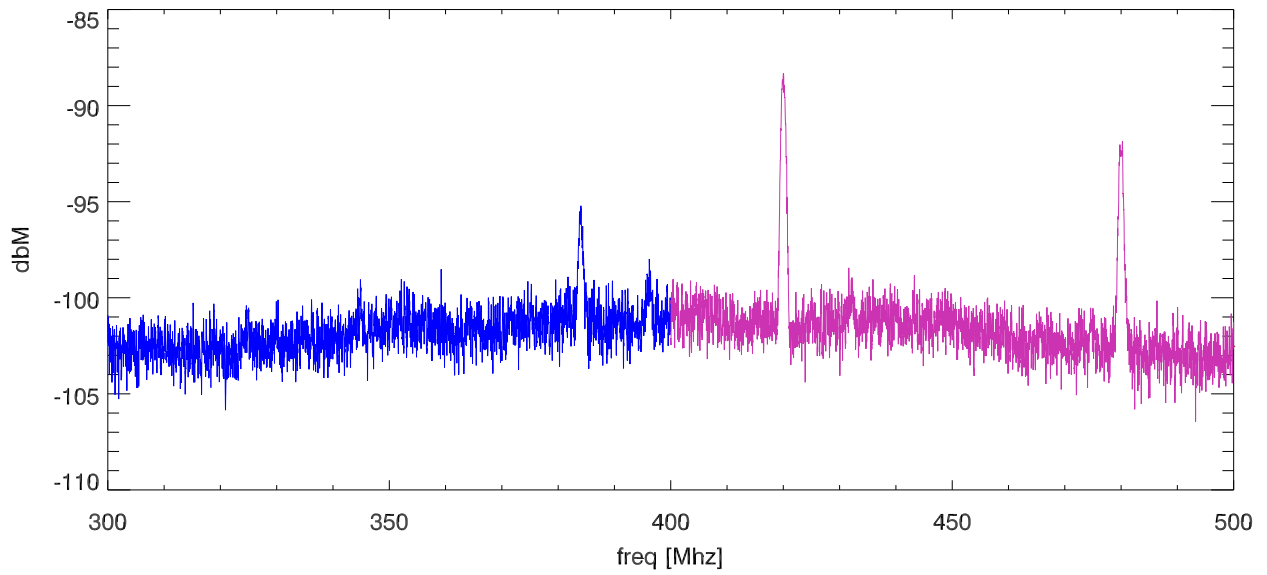

31jul14 video camera screen room test. videoCamera with psu

SPD vs freq

SPD vs freq

blowups at various receiver freq ranges.

blowups at various receiver freq ranges.

blowups at various receiver freq ranges.