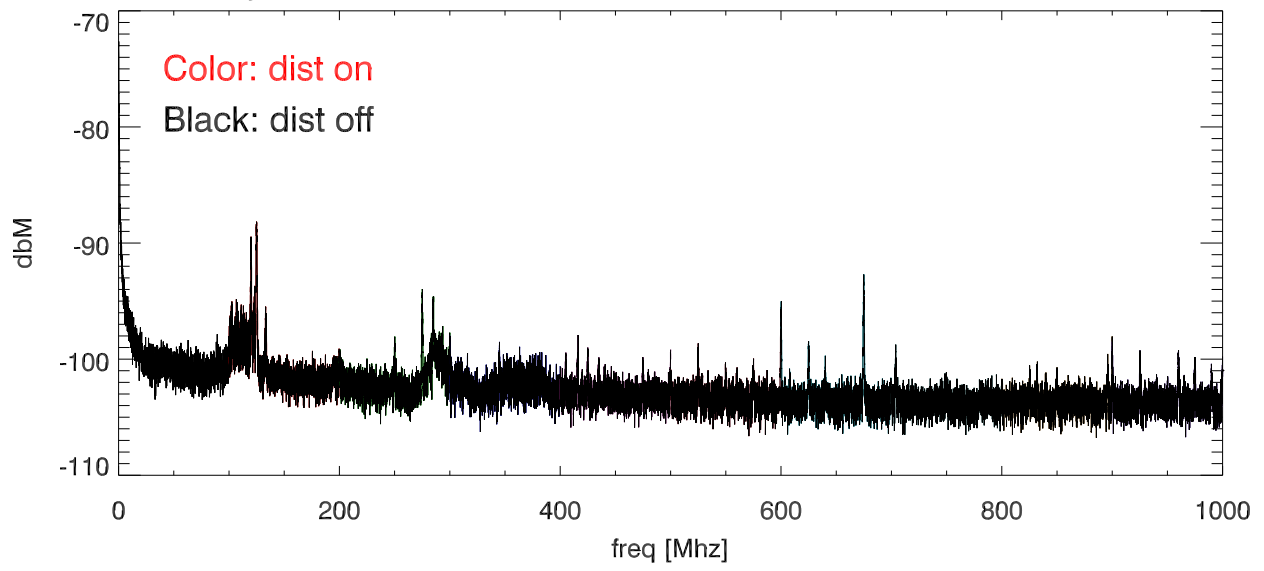

31jul14 Sick DL100 distomat screen room test. Sick distomat off

SPD vs freq

SPD vs freq

blowups at various receiver freq ranges.

blowups at various receiver freq ranges.

blowups at various receiver freq ranges.