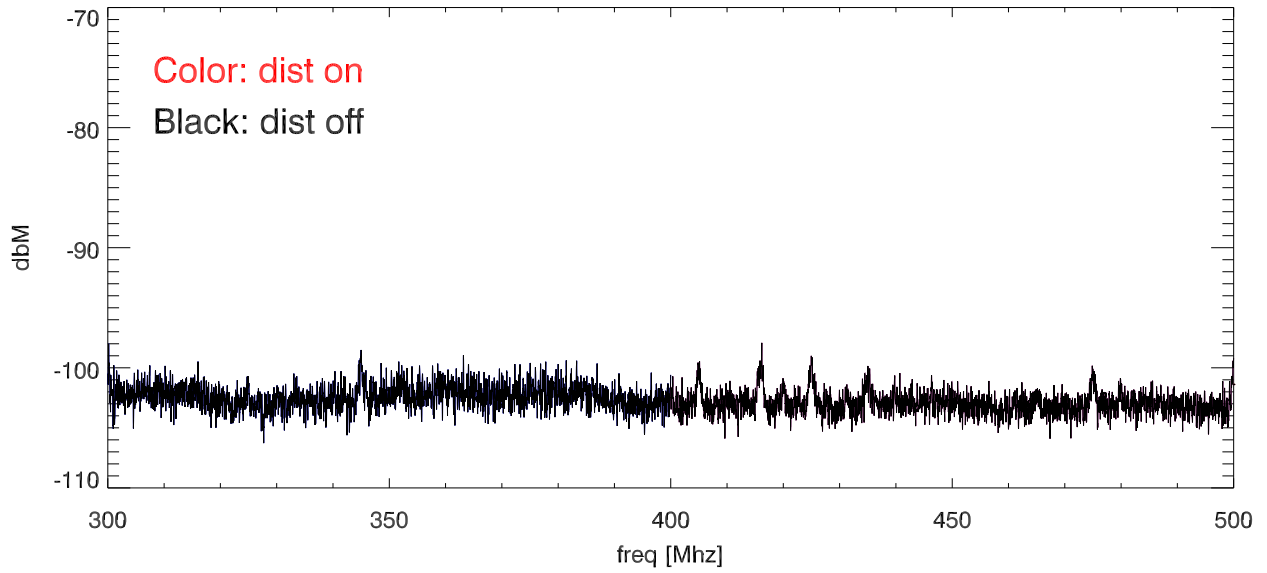

31jul14 Sick DL100 distomat screen room test. Sick distomat off

SPD vs freq

SPD vs freq

blowups at various receiver freq ranges.

blowups at various receiver freq ranges.

blowups at various receiver freq ranges.