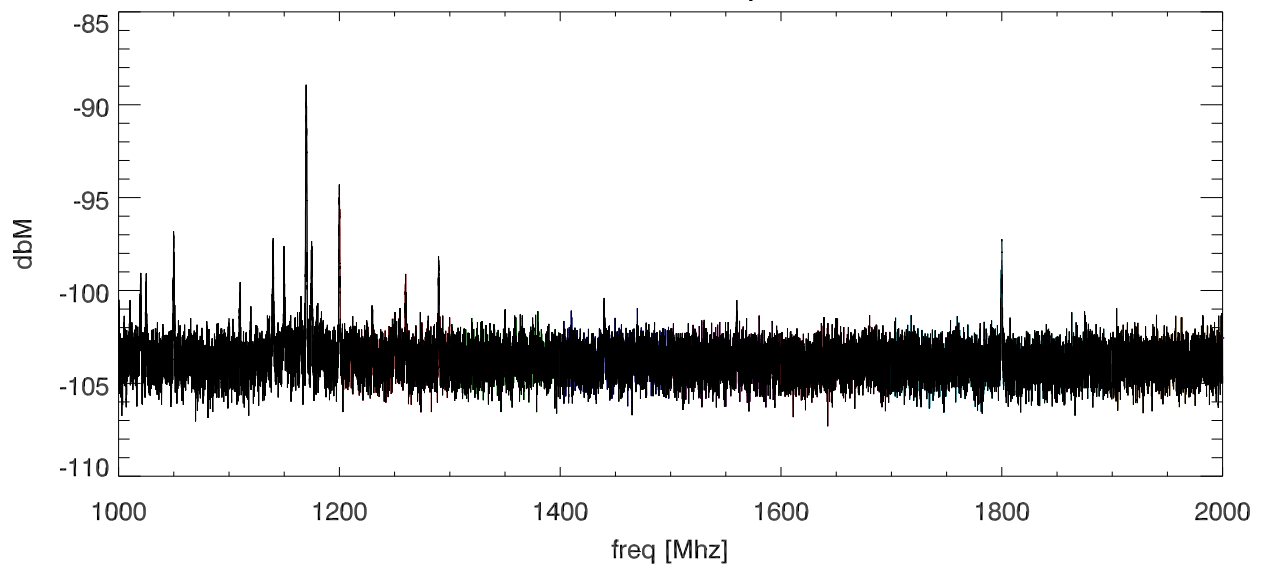

31jul14 Sick DL100 distomat screen room test. Sick distomat off

SPD vs freq

SPD vs freq

blowups at various receiver freq ranges.

blowups at various receiver freq ranges.

blowups at various receiver freq ranges.