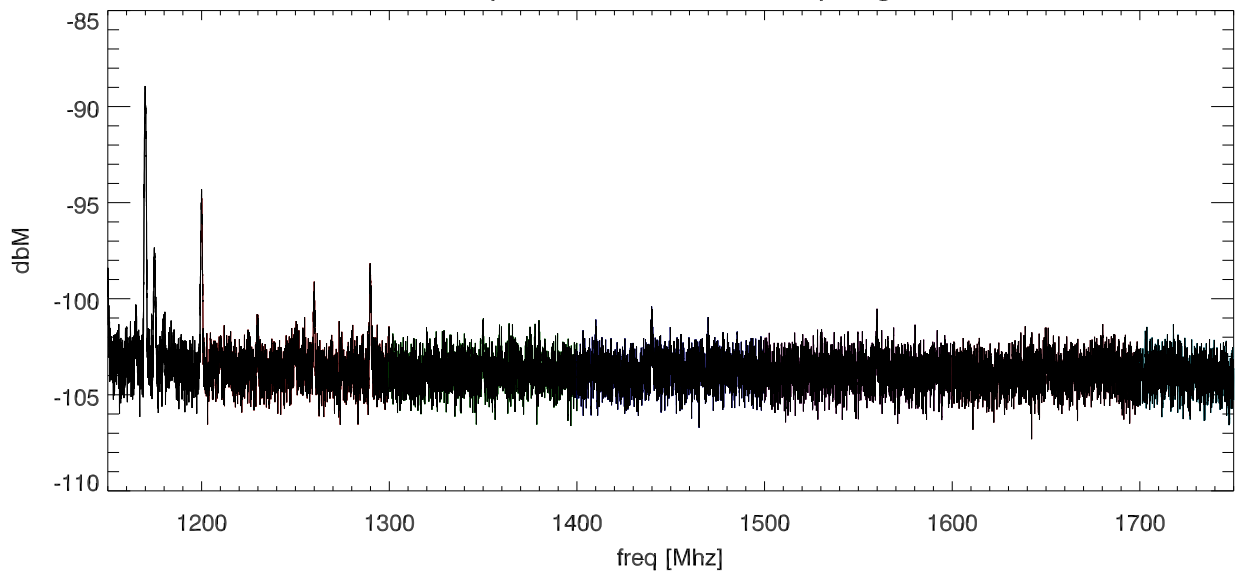

31jul14 Sick DL100 distomat screen room test. Sick distomat off

SPD vs freq

SPD vs freq

blowups at various receiver freq ranges.

blowups at various receiver freq ranges.

blowups at various receiver freq ranges.