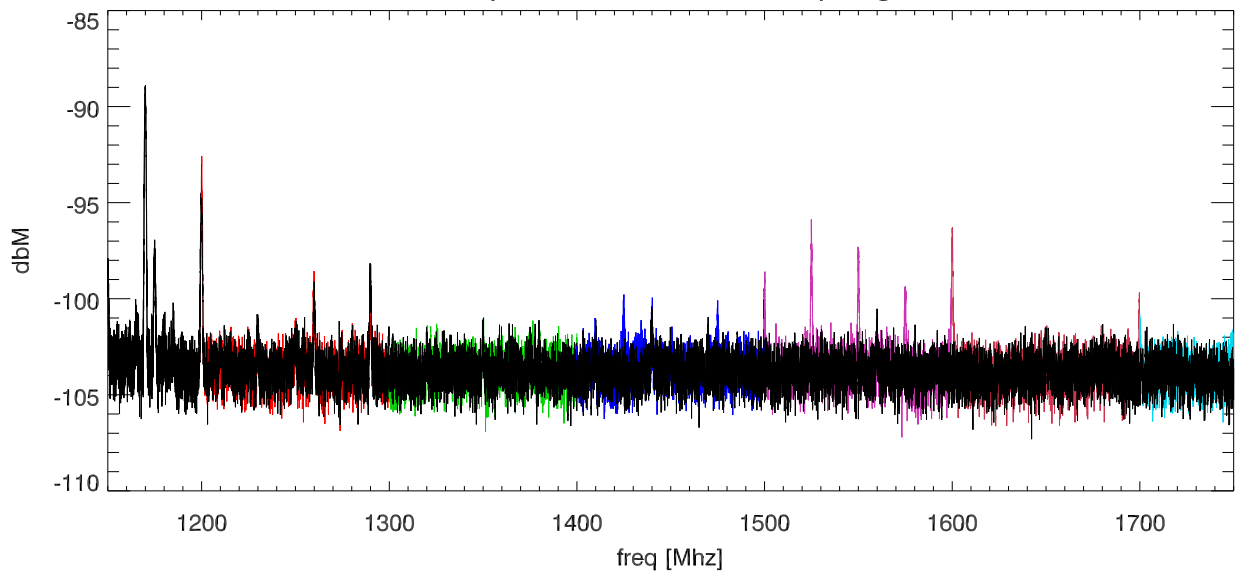

31jul14 Sick DL100 distomat screen room test. Sick distomat on

SPD vs freq

SPD vs freq

blowups at various receiver freq ranges.

blowups at various receiver freq ranges.

blowups at various receiver freq ranges.