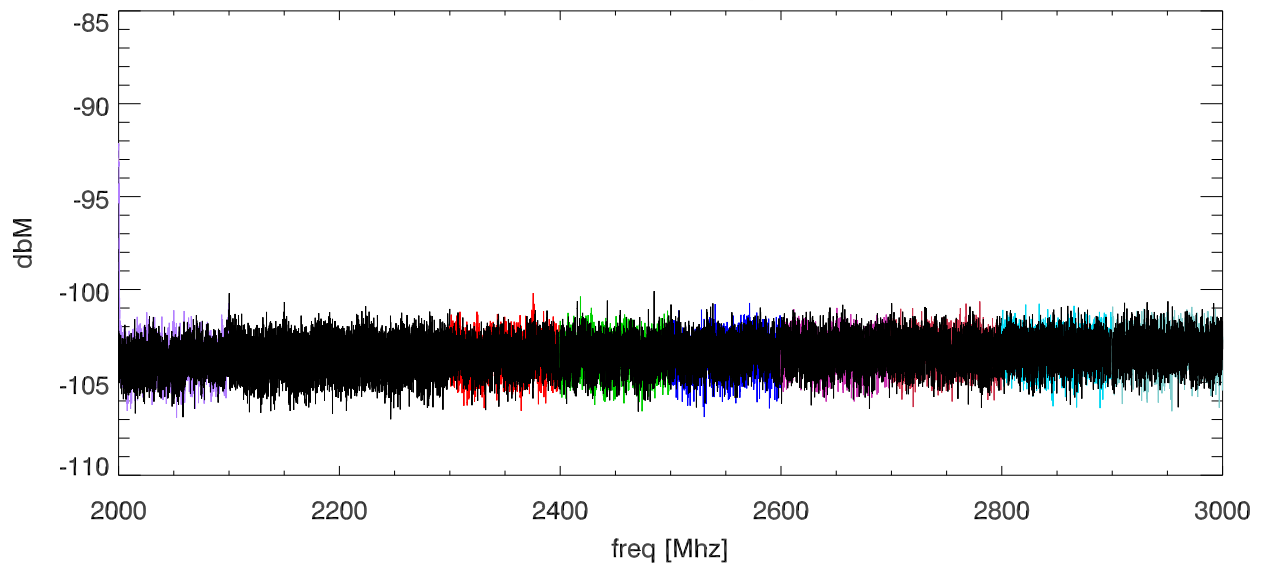

31jul14 Sick DL100 distomat screen room test. Sick distomat on

SPD vs freq

SPD vs freq

blowups at various receiver freq ranges.

blowups at various receiver freq ranges.

blowups at various receiver freq ranges.