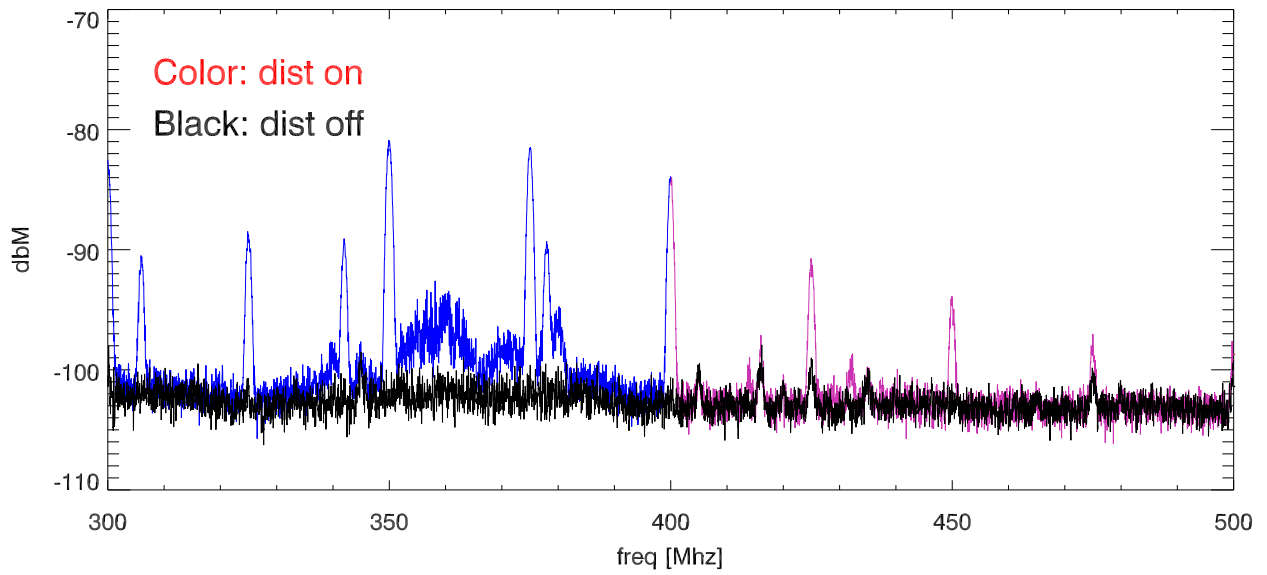

31jul14 Sick DL100 distomat screen room test. Sick distomat on

SPD vs freq

SPD vs freq

blowups at various receiver freq ranges.

blowups at various receiver freq ranges.

blowups at various receiver freq ranges.