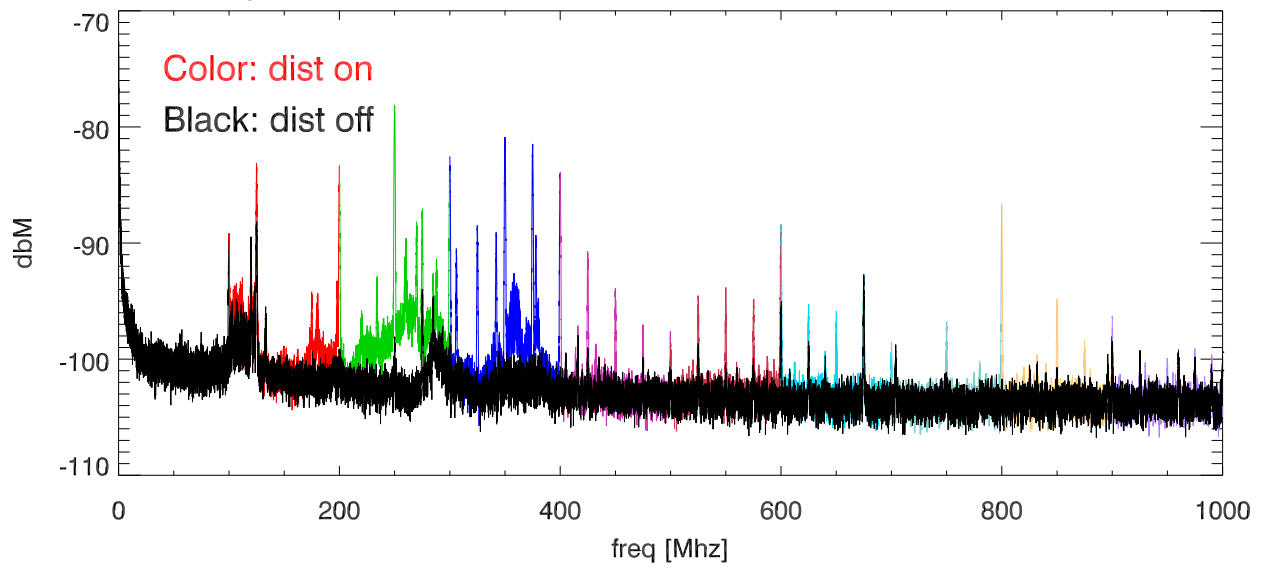

31jul14 Sick DL100 distomat screen room test. Sick distomat on

SPD vs freq

SPD vs freq

blowups at various receiver freq ranges.

blowups at various receiver freq ranges.

blowups at various receiver freq ranges.