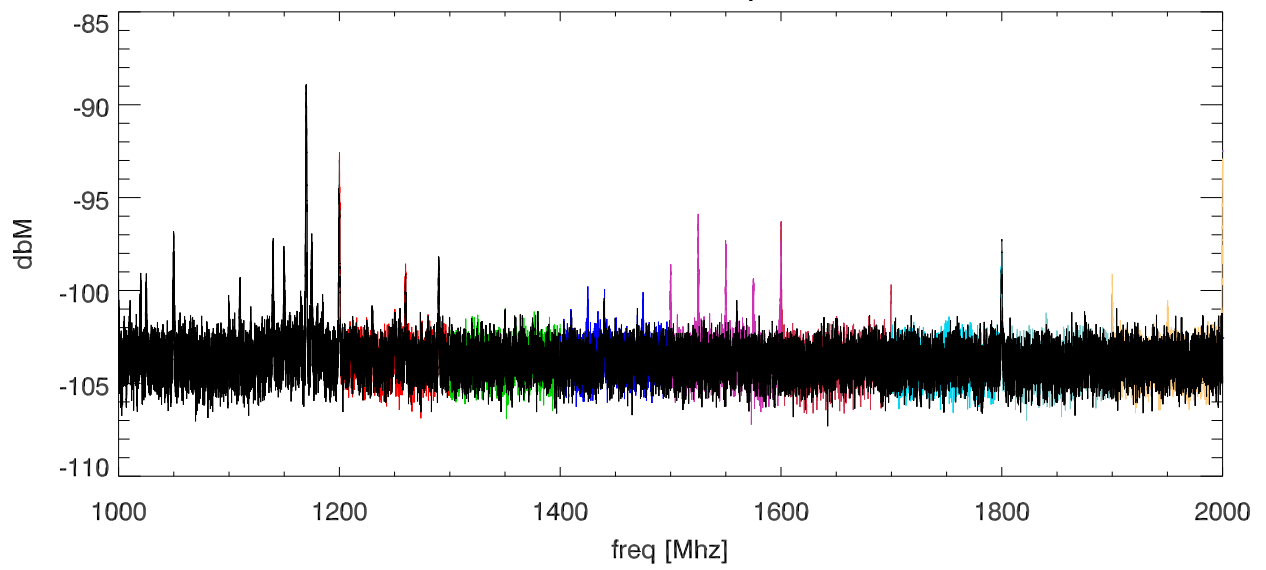

31jul14 Sick DL100 distomat screen room test. Sick distomat on

SPD vs freq

SPD vs freq

blowups at various receiver freq ranges.

blowups at various receiver freq ranges.

blowups at various receiver freq ranges.