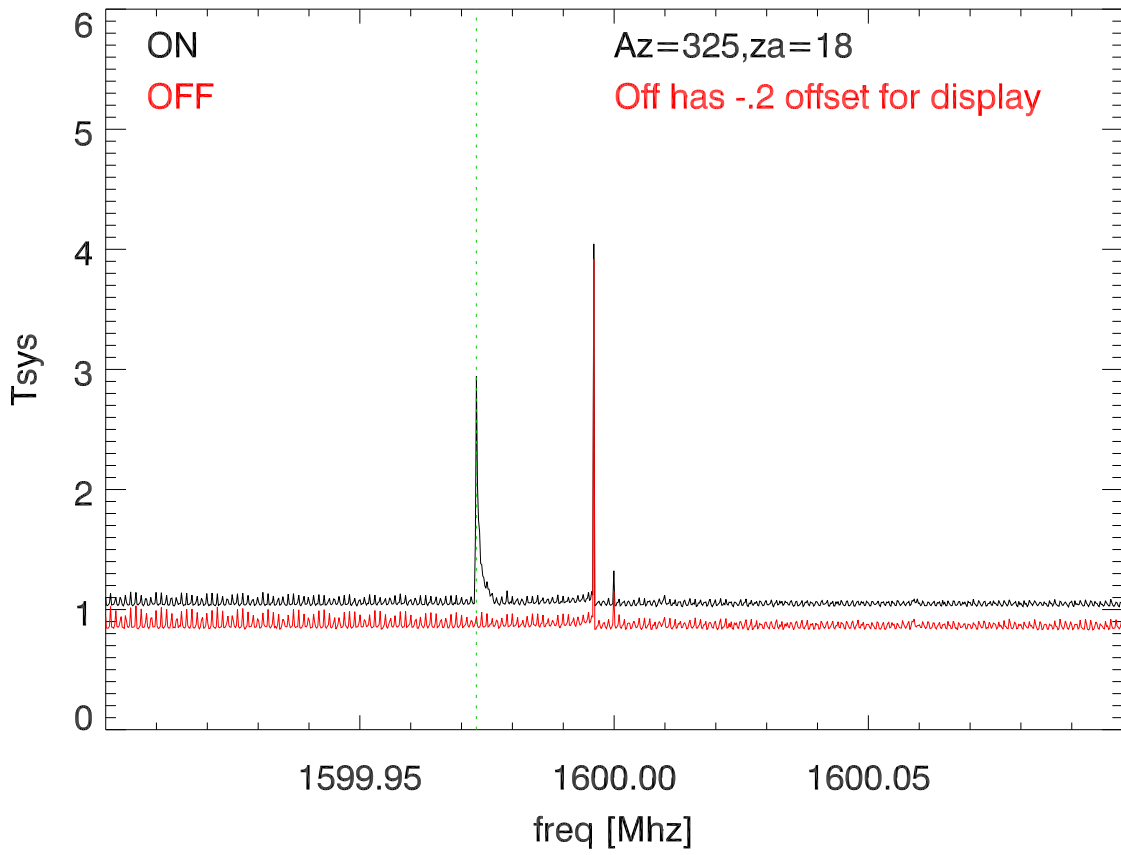

28aug14 DL100 on,off with lbw linear. PoIA

PoIB