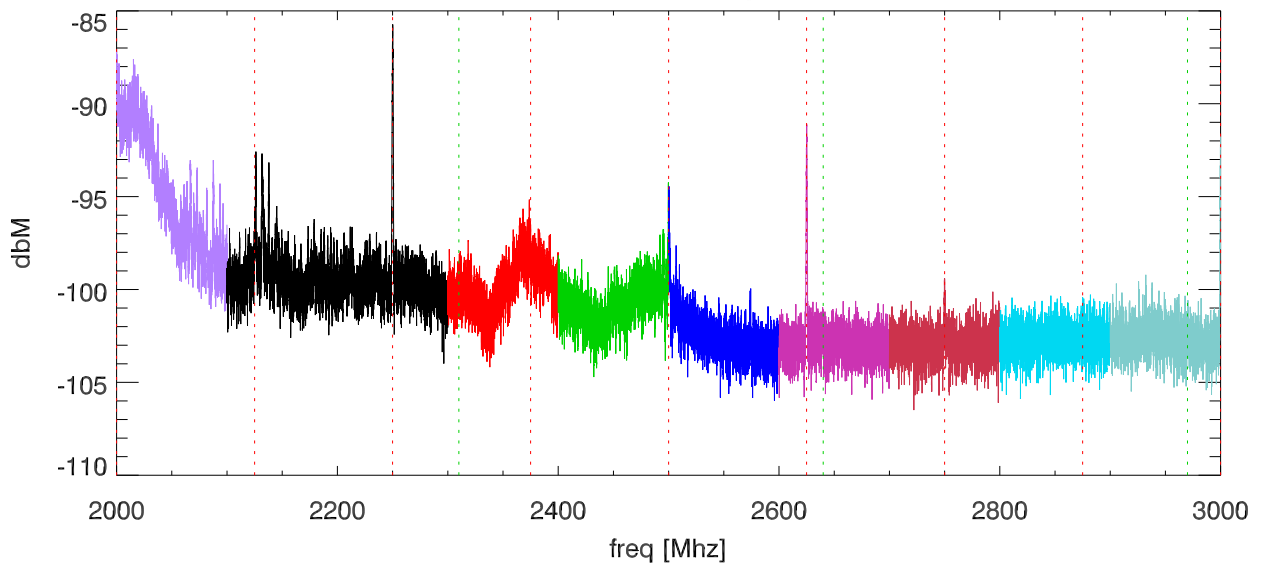

17oct12 netgear_gsm7238fs network switch screen room test. Pos:Copper port (LL)

comb:125.000

comb:330.000

SPD vs freq

SPD vs freq

blowups at various receiver freq ranges.

blowups at various receiver freq ranges.

blowups at various receiver freq ranges.