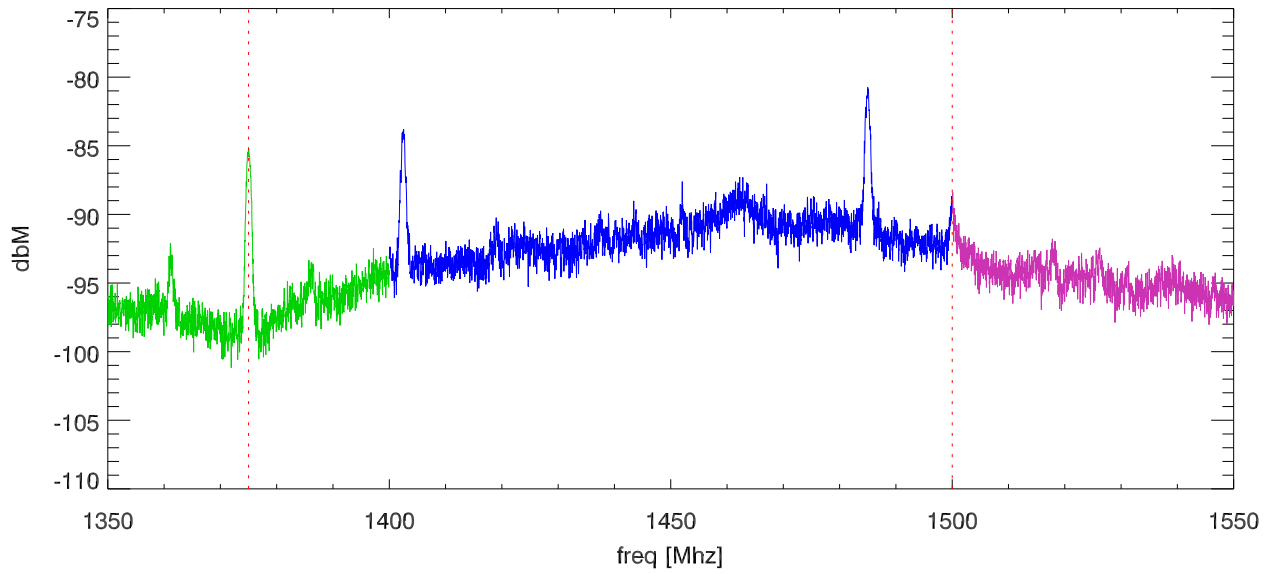

17oct12 netgear_gsm7238fs network switch screen room test. Pos:Copper port (LL)

comb:125.000

comb:330.000

SPD vs freq

SPD vs freq

blowups at various receiver freq ranges.

blowups at various receiver freq ranges.

blowups at various receiver freq ranges.