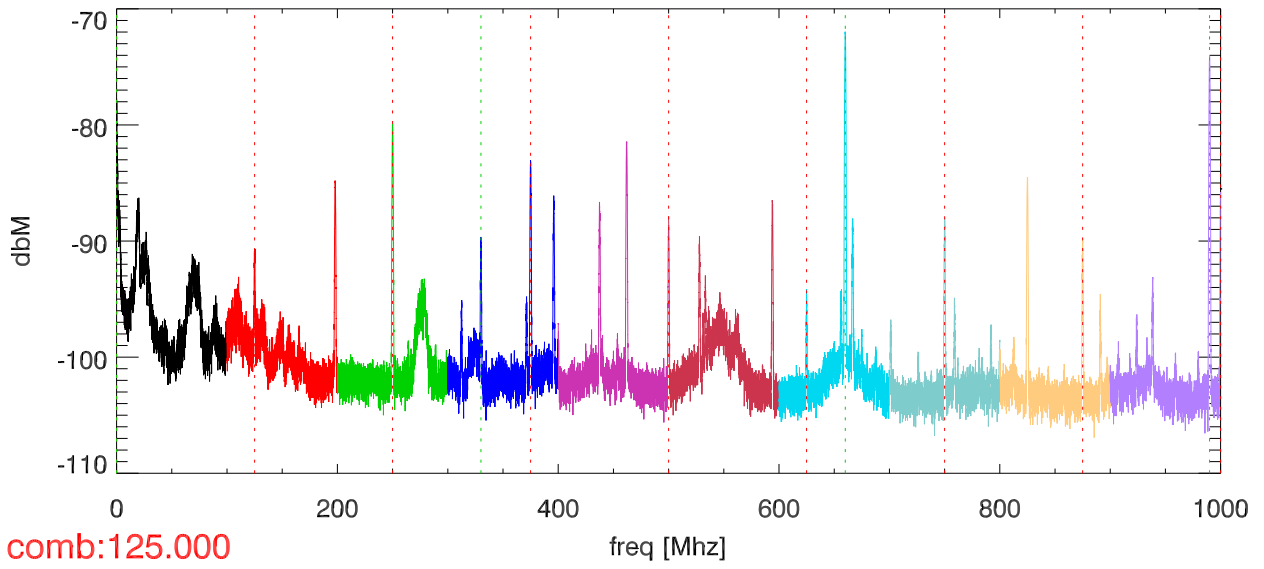

17oct12 netgear_gsm7238fs network switch screen room test. Pos:Copper port (LL)

comb:125.000

comb:330.000

SPD vs freq

SPD vs freq

blowups at various receiver freq ranges.

blowups at various receiver freq ranges.

blowups at various receiver freq ranges.