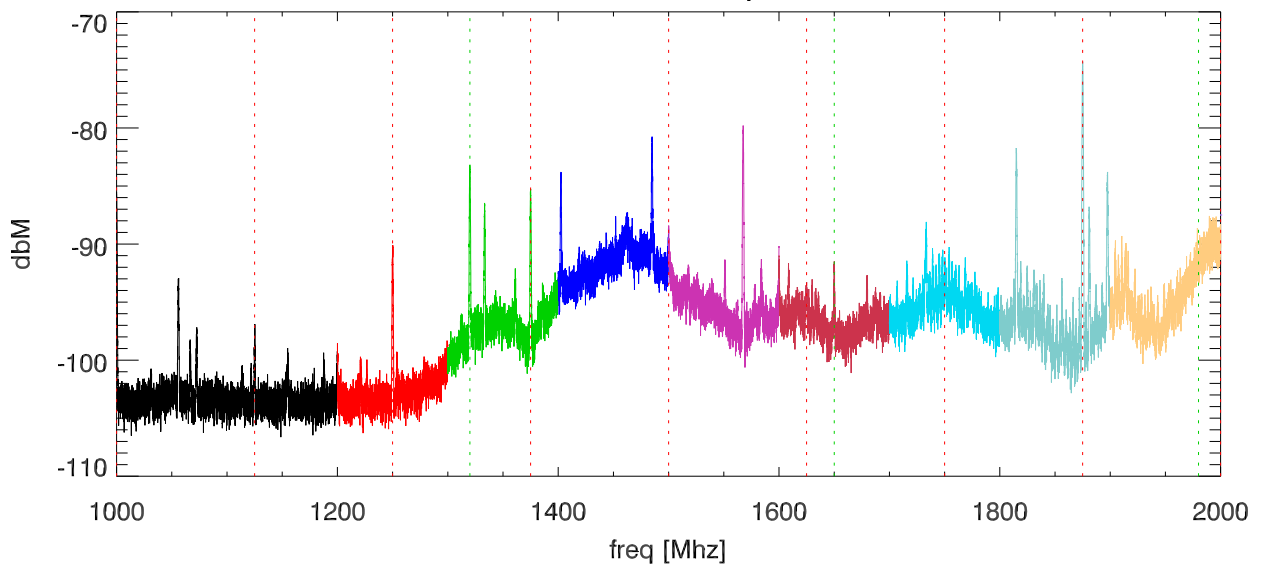

17oct12 netgear_gsm7238fs network switch screen room test. Pos:Copper port (LL)

comb:125.000

comb:330.000

SPD vs freq

SPD vs freq

blowups at various receiver freq ranges.

blowups at various receiver freq ranges.

blowups at various receiver freq ranges.