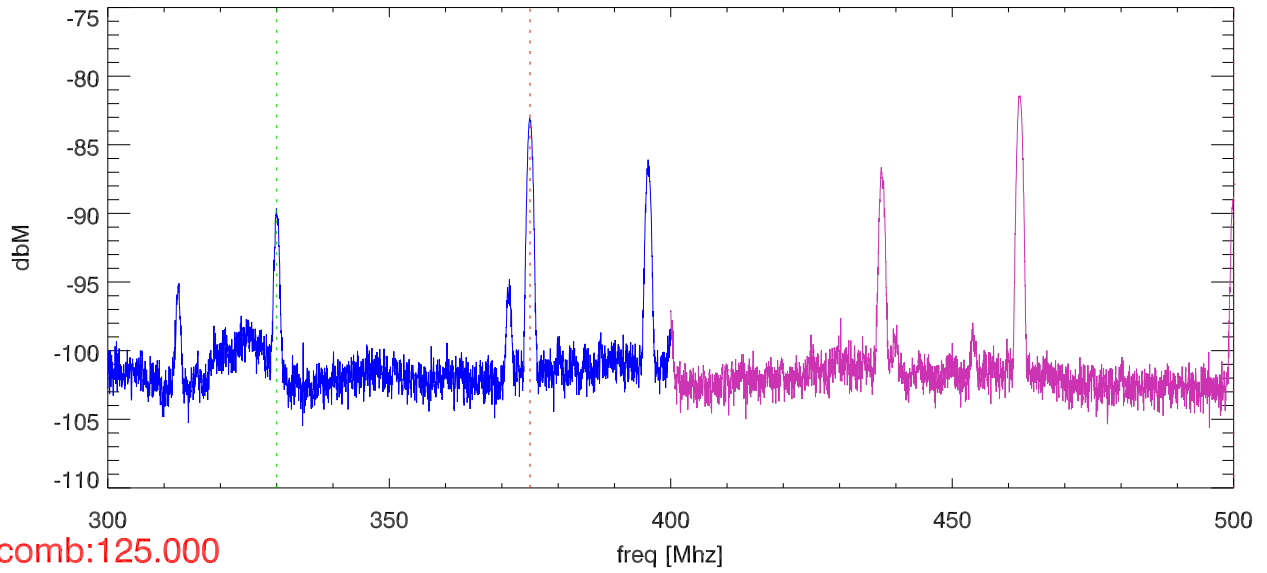

17oct12 netgear_gsm7238fs network switch screen room test. Pos:Copper port (LL)

comb:125.000

comb:330.000

SPD vs freq

SPD vs freq

blowups at various receiver freq ranges.

blowups at various receiver freq ranges.

blowups at various receiver freq ranges.