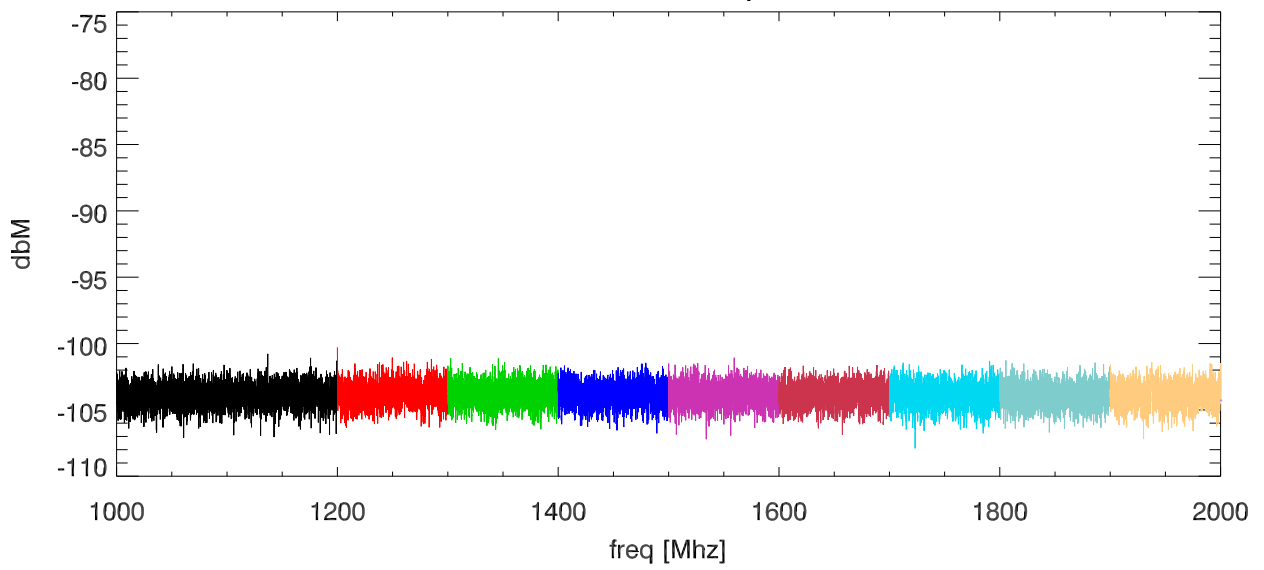

09sep12 netgear_gs110tp network switch screen room test. Pos:PwrSupply

SPD vs freq

SPD vs freq

blowups at various receiver freq ranges.

comb: 100.000

blowups at various receiver freq ranges.

comb: 20.836

blowups at various receiver freq ranges.