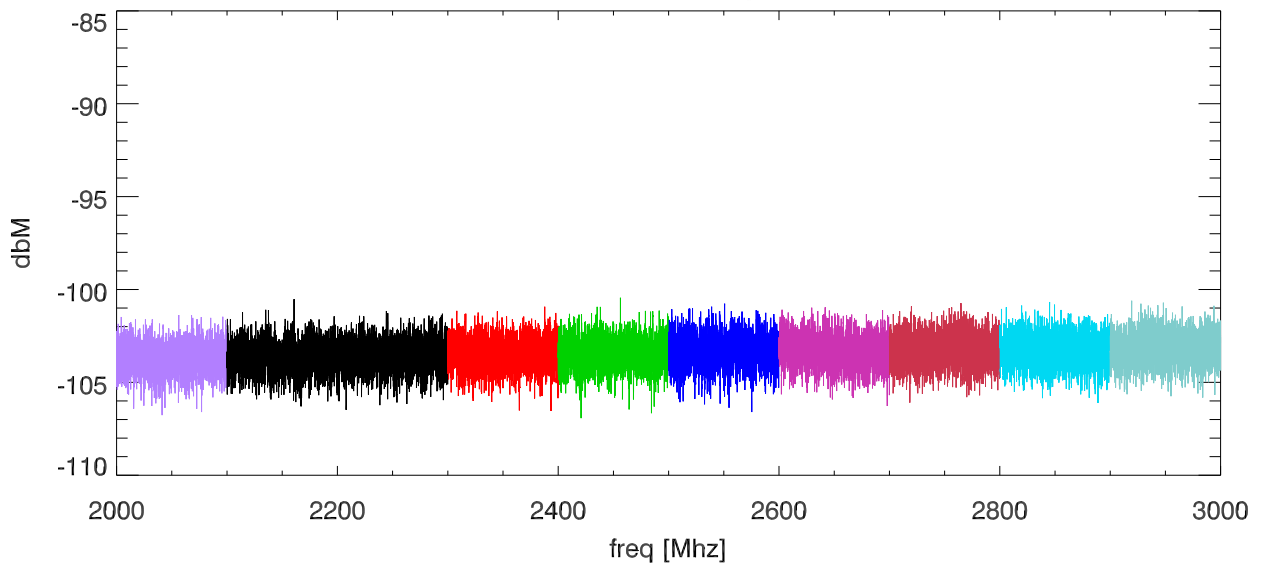

09sep12 netgear_gs110tp network switch screen room test. Pos:PwrSupply

SPD vs freq

SPD vs freq

blowups at various receiver freq ranges.

comb: 100.000

blowups at various receiver freq ranges.

comb: 20.836

blowups at various receiver freq ranges.