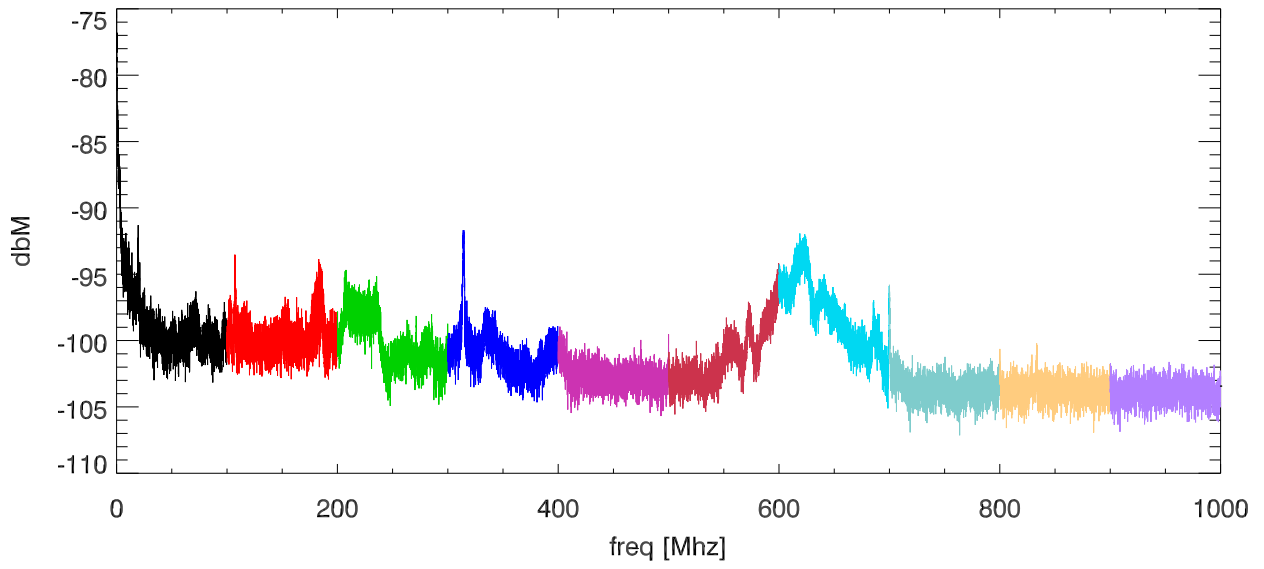

09sep12 netgear_gs110tp network switch screen room test. Pos:PwrSupply

SPD vs freq

SPD vs freq

blowups at various receiver freq ranges.

comb: 100.000

blowups at various receiver freq ranges.

comb: 20.836

blowups at various receiver freq ranges.