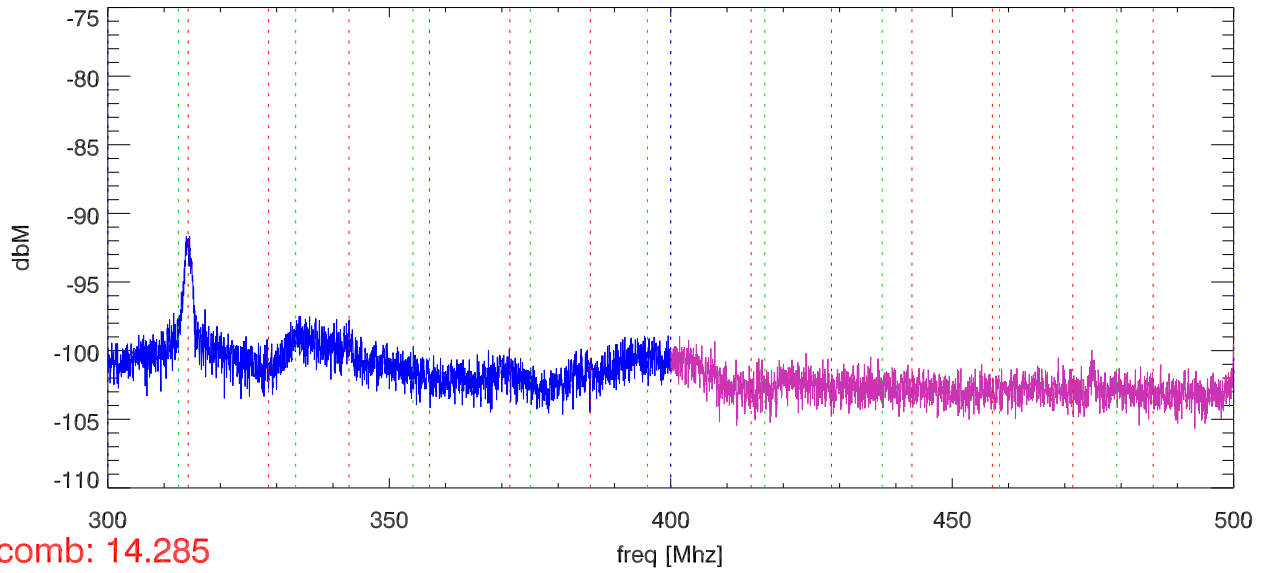

09sep12 netgear_gs110tp network switch screen room test. Pos:PwrSupply

SPD vs freq

SPD vs freq

blowups at various receiver freq ranges.

comb: 100.000

blowups at various receiver freq ranges.

comb: 20.836

blowups at various receiver freq ranges.