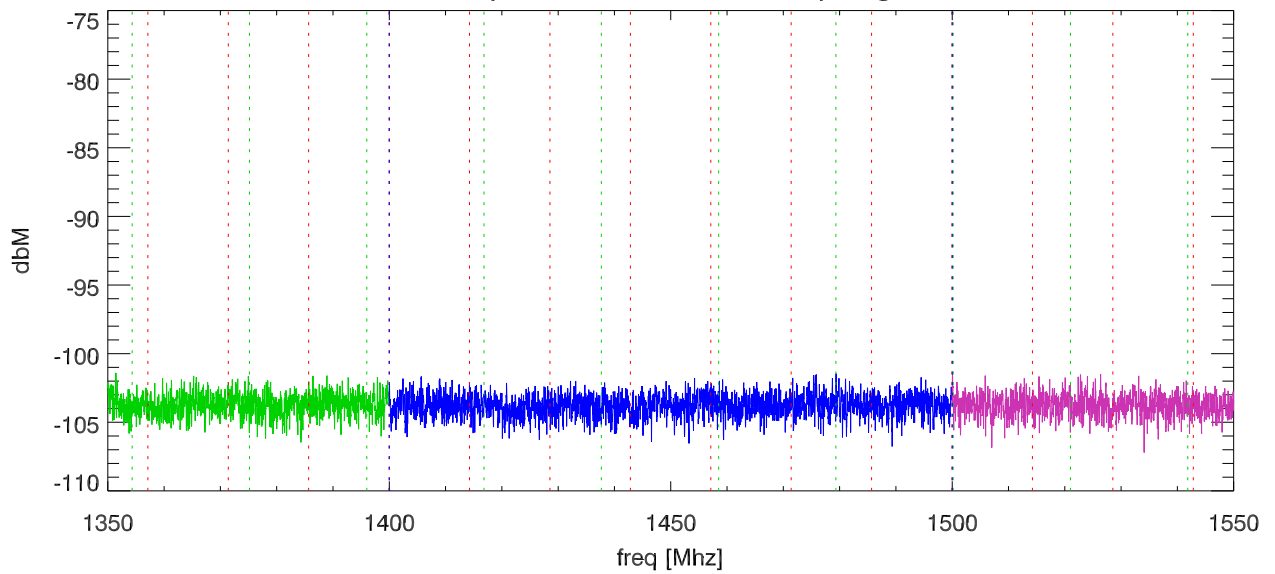

09sep12 netgear_gs110tp network switch screen room test. Pos:PwrSupply

SPD vs freq

SPD vs freq

blowups at various receiver freq ranges.

comb: 100.000

blowups at various receiver freq ranges.

comb: 20.836

blowups at various receiver freq ranges.