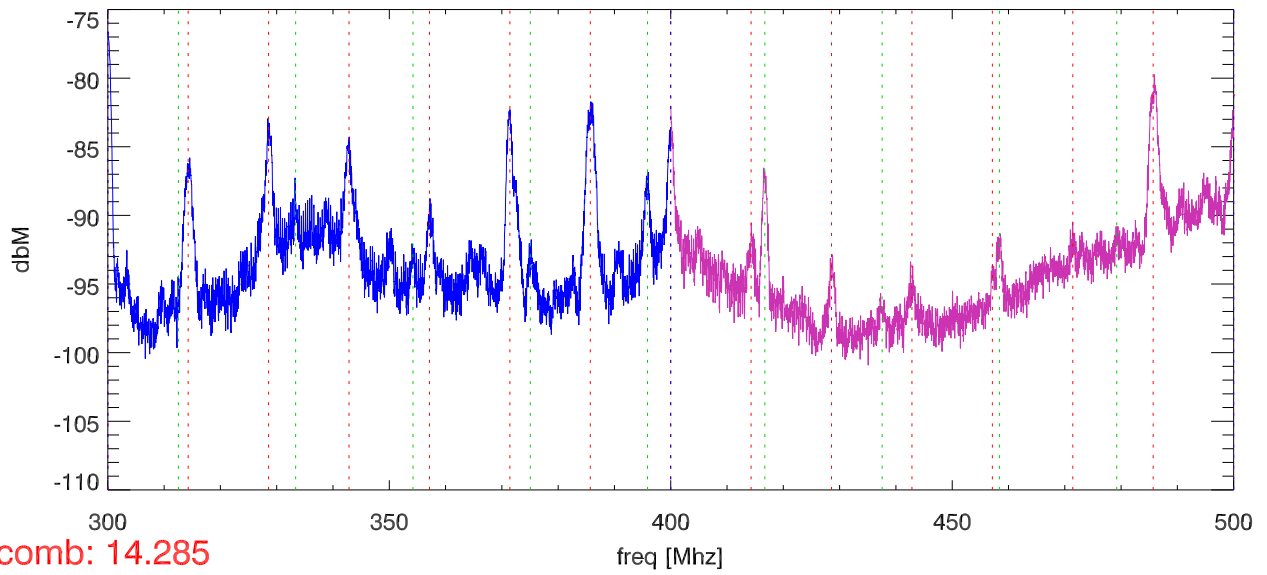

09sep12 netgear_gs110tp network switch screen room test. Pos:port8

SPD vs freq

SPD vs freq

blowups at various receiver freq ranges.

blowups at various receiver freq ranges.

blowups at various receiver freq ranges.