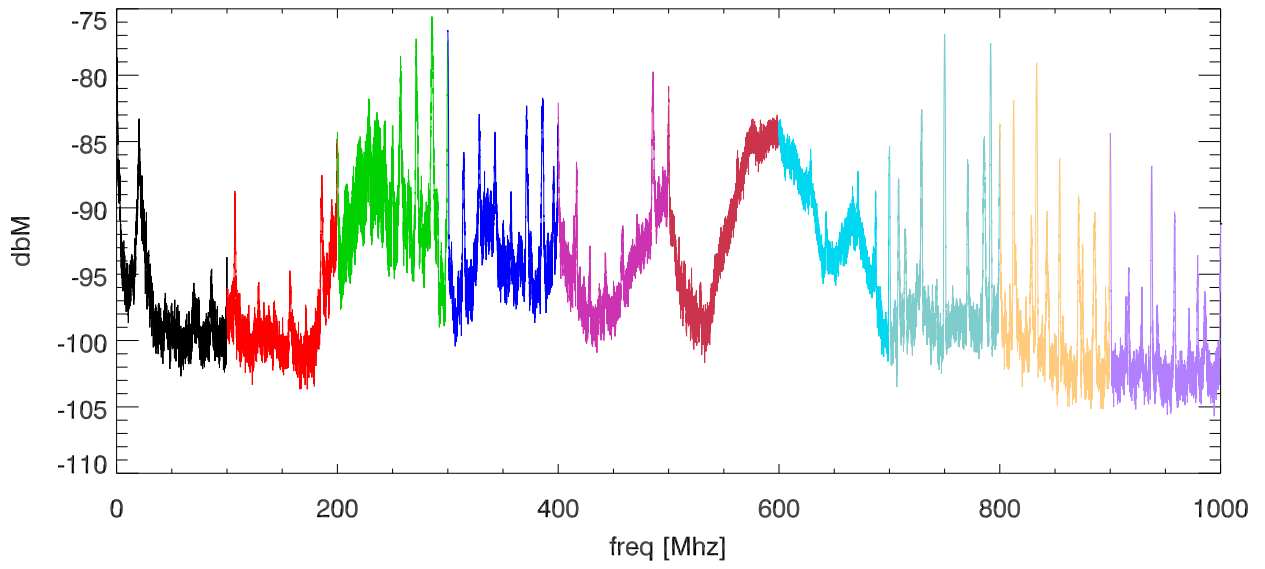

09sep12 netgear_gs110tp network switch screen room test. Pos:port8

SPD vs freq

SPD vs freq

blowups at various receiver freq ranges.

blowups at various receiver freq ranges.

blowups at various receiver freq ranges.