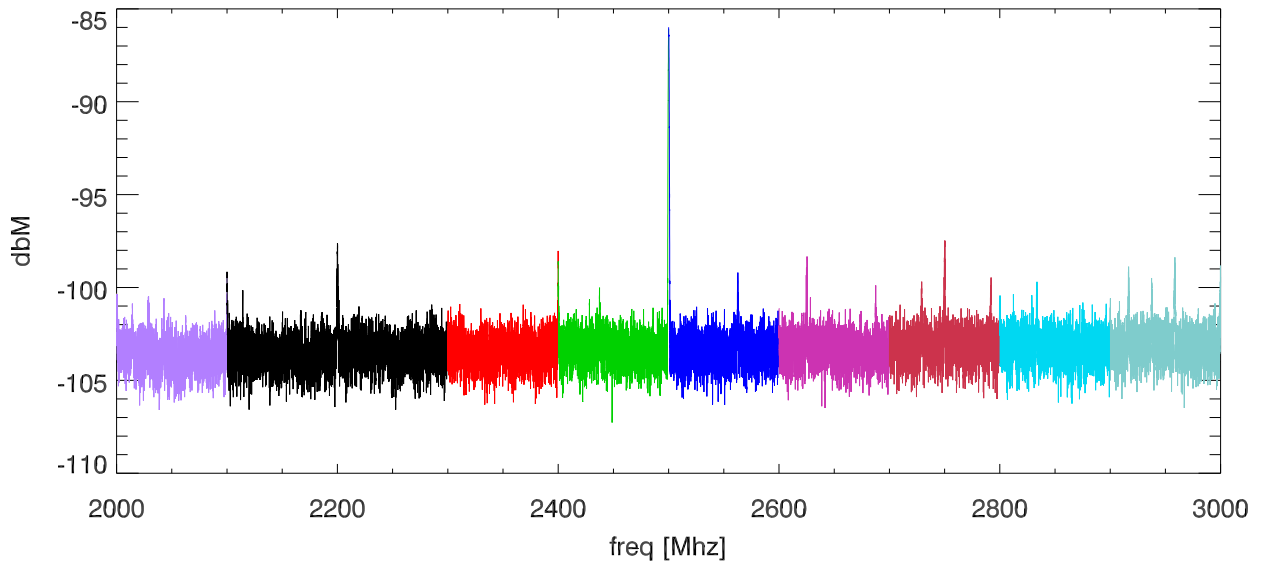

09sep12 netgear_gs110tp network switch screen room test. Pos:port8

SPD vs freq

SPD vs freq

blowups at various receiver freq ranges.

blowups at various receiver freq ranges.

blowups at various receiver freq ranges.