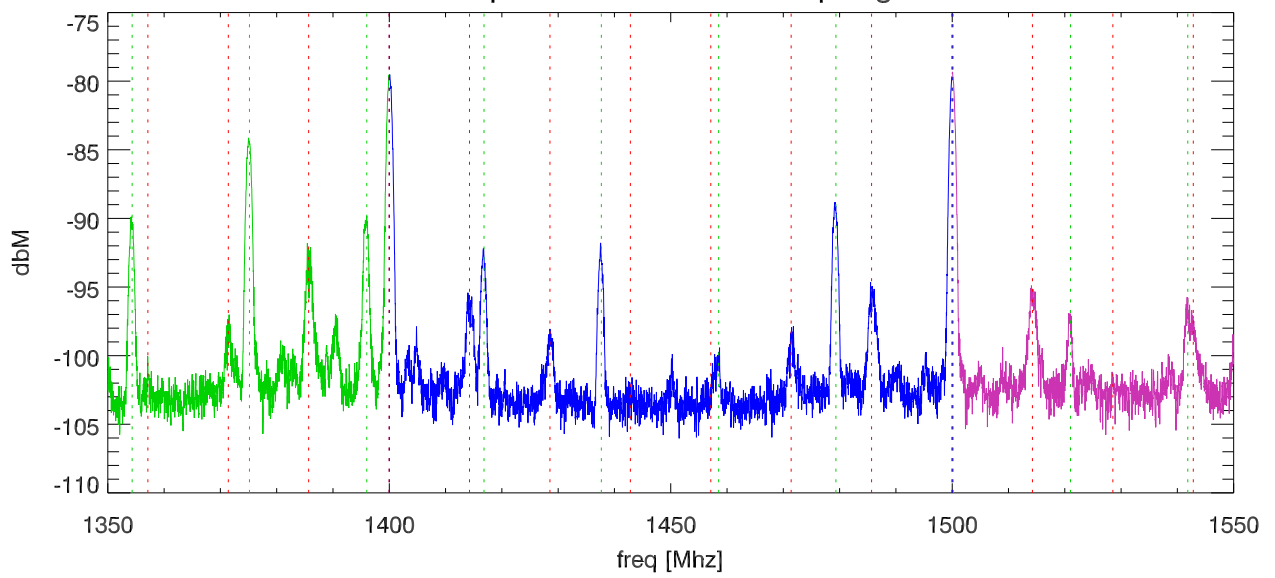

09sep12 netgear_gs110tp network switch screen room test. Pos:port8

SPD vs freq

SPD vs freq

blowups at various receiver freq ranges.

blowups at various receiver freq ranges.

blowups at various receiver freq ranges.