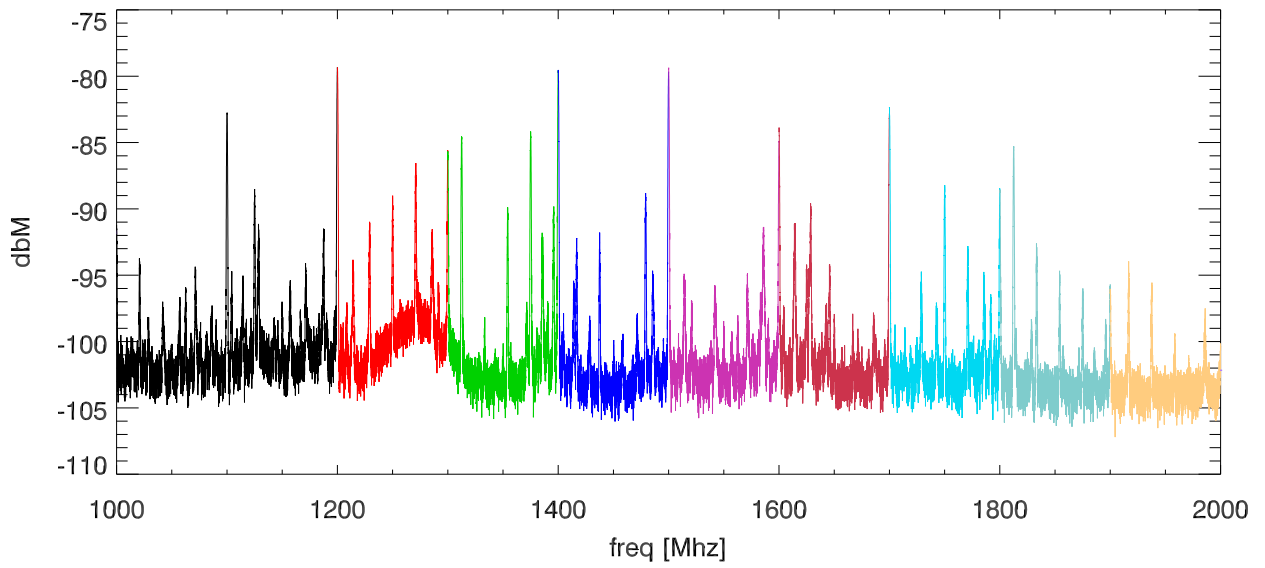

09sep12 netgear_gs110tp network switch screen room test. Pos:port8

SPD vs freq

SPD vs freq

blowups at various receiver freq ranges.

blowups at various receiver freq ranges.

blowups at various receiver freq ranges.