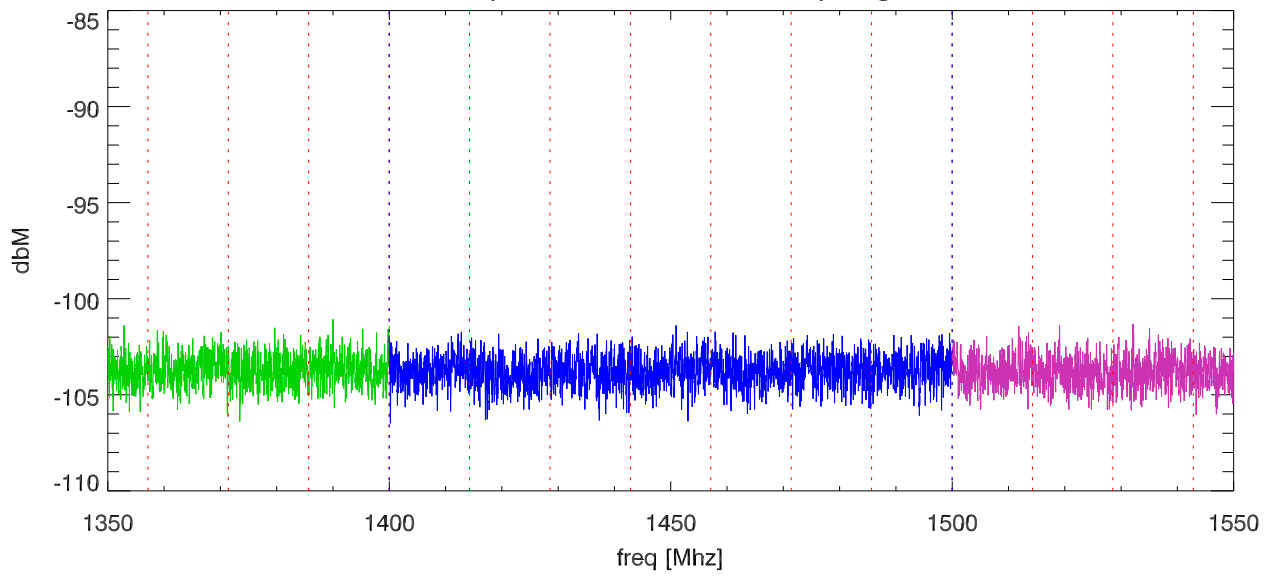

16oct12 netgear_gs110t network switch screen room test. Pos:PwrSupply

SPD vs freq

SPD vs freq

blowups at various receiver freq ranges.

blowups at various receiver freq ranges.

comb: 20.836

blowups at various receiver freq ranges.