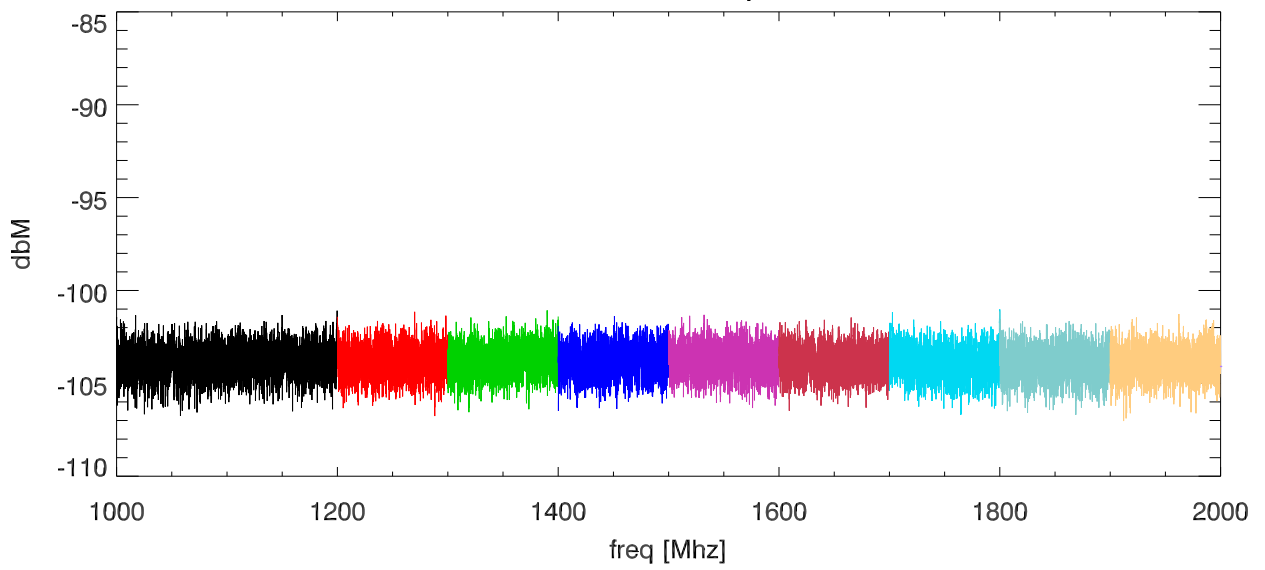

16oct12 netgear_gs110t network switch screen room test. Pos:PwrSupply

SPD vs freq

SPD vs freq

blowups at various receiver freq ranges.

blowups at various receiver freq ranges.

comb: 20.836

blowups at various receiver freq ranges.