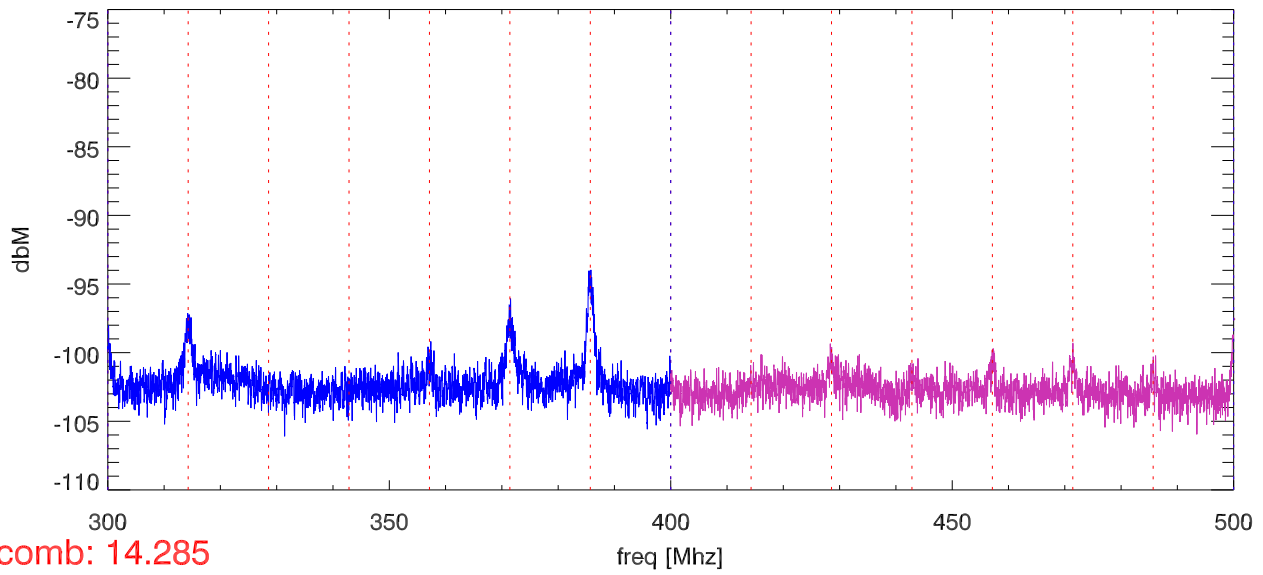

16oct12 netgear_gs110t network switch screen room test. Pos:PwrSupply

SPD vs freq

SPD vs freq

blowups at various receiver freq ranges.

blowups at various receiver freq ranges.

comb: 20.836

blowups at various receiver freq ranges.