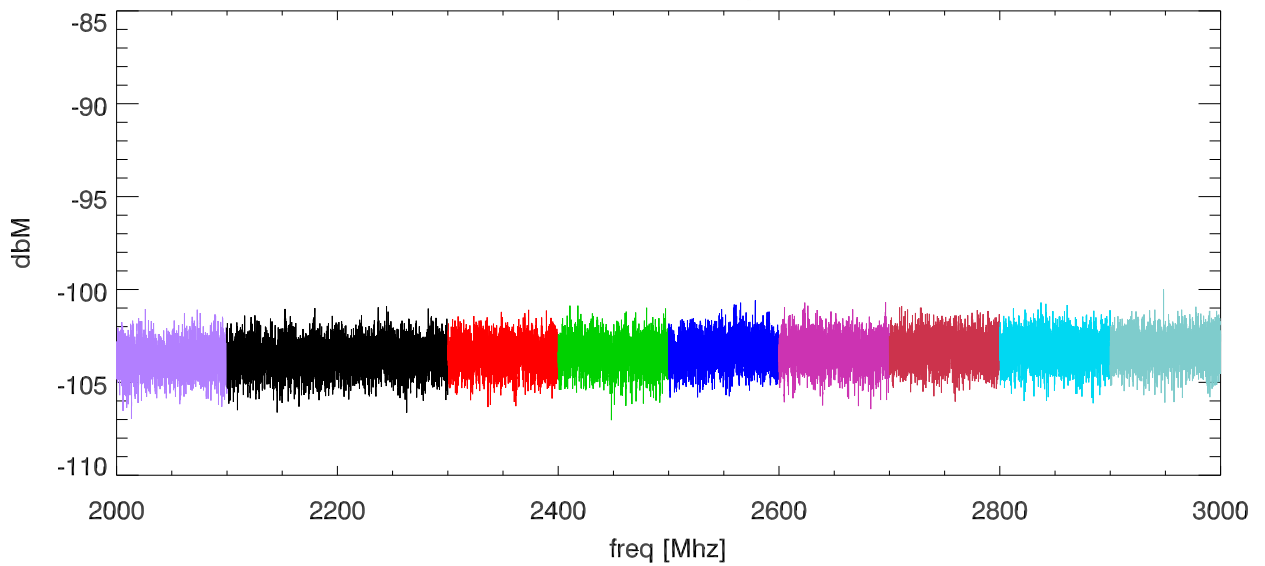

16oct12 netgear_gs110t network switch screen room test. Pos:PwrSupply

SPD vs freq

SPD vs freq

blowups at various receiver freq ranges.

blowups at various receiver freq ranges.

comb: 20.836

blowups at various receiver freq ranges.