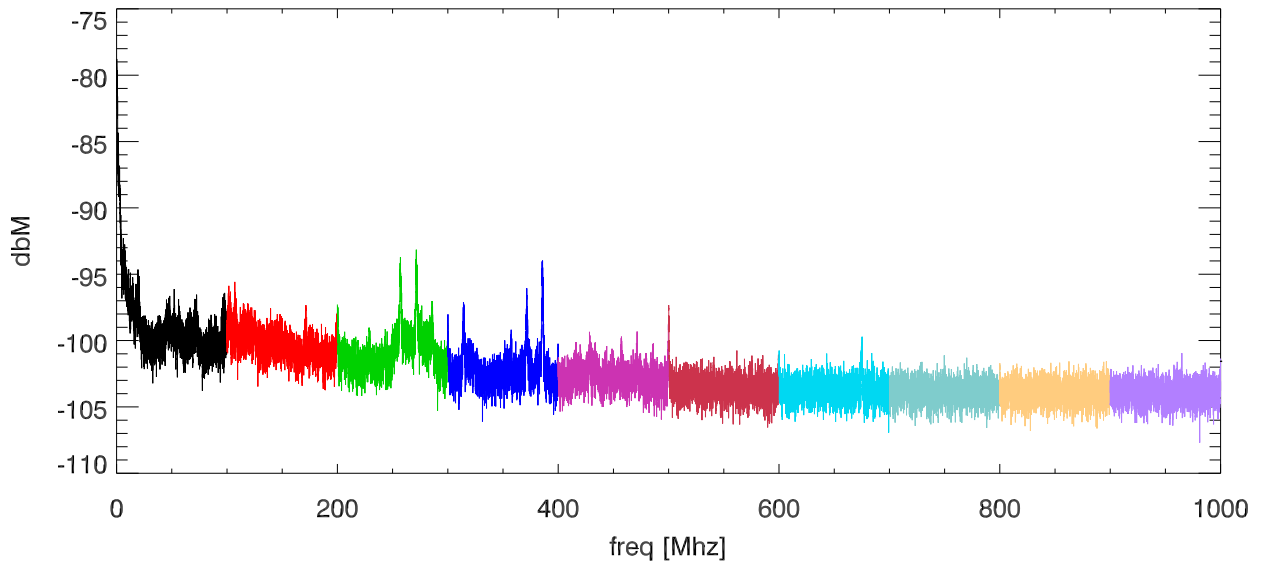

16oct12 netgear_gs110t network switch screen room test. Pos:PwrSupply

SPD vs freq

SPD vs freq

blowups at various receiver freq ranges.

blowups at various receiver freq ranges.

comb: 20.836

blowups at various receiver freq ranges.