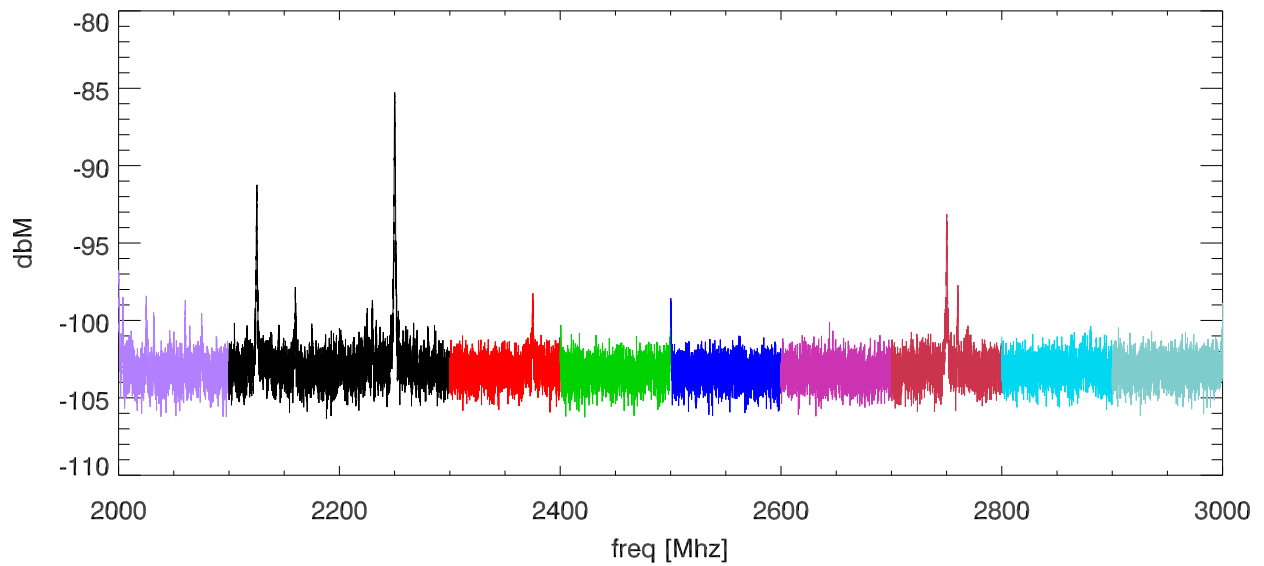

15oct12 ivuloto softek screen room test. ivuloto1,pos2 EFlid Probe.(boxOpen)

SPD vs freq

SPD vs freq

blowups at various receiver freq ranges.

blowups at various receiver freq ranges.

blowups at various receiver freq ranges.