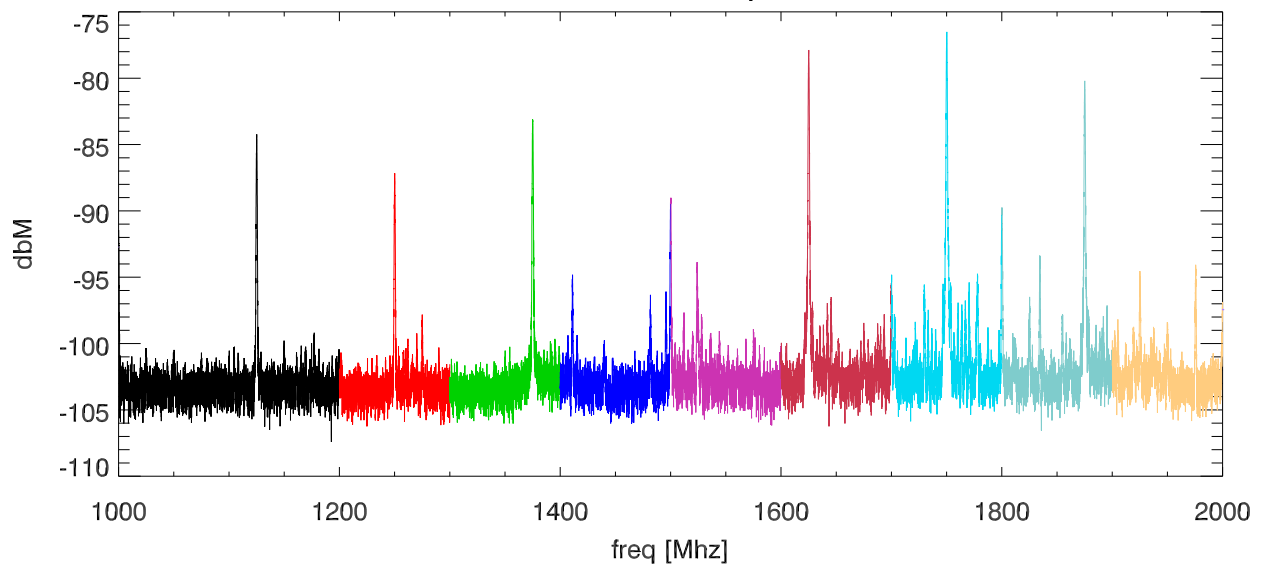

15oct12 ivuloto softek screen room test. ivuloto1,pos2 EFlid Probe.(boxOpen)

SPD vs freq

SPD vs freq

blowups at various receiver freq ranges.

blowups at various receiver freq ranges.

blowups at various receiver freq ranges.