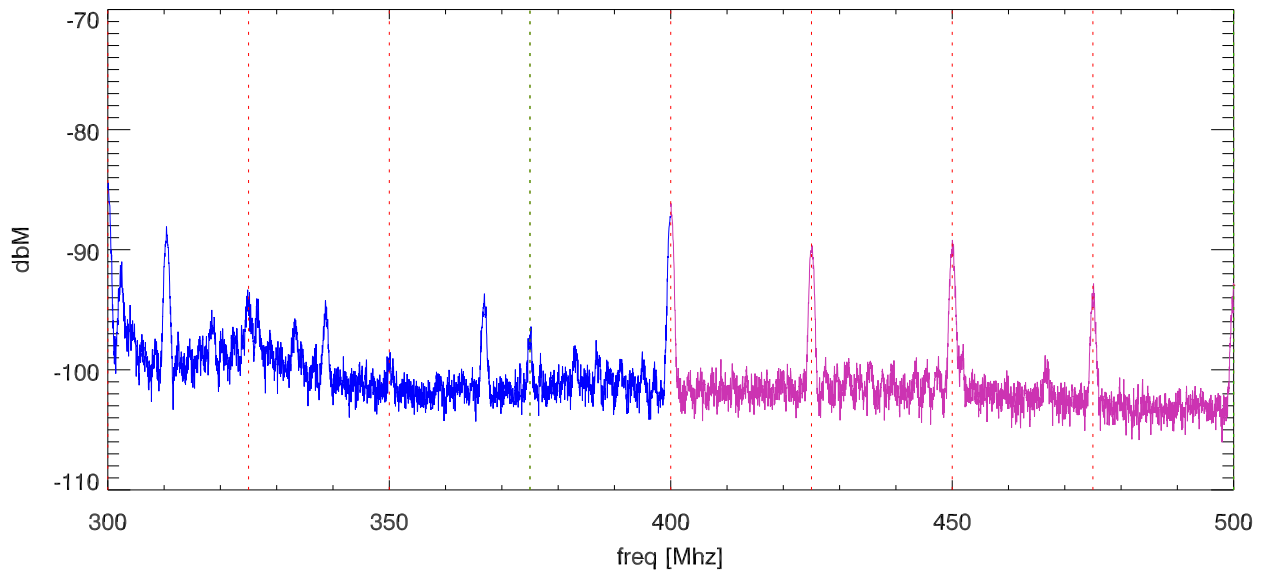

15oct12 ivuloto softek screen room test. ivuloto1,pos2 EFlid Probe.(boxOpen)

SPD vs freq

SPD vs freq

blowups at various receiver freq ranges.

blowups at various receiver freq ranges.

blowups at various receiver freq ranges.