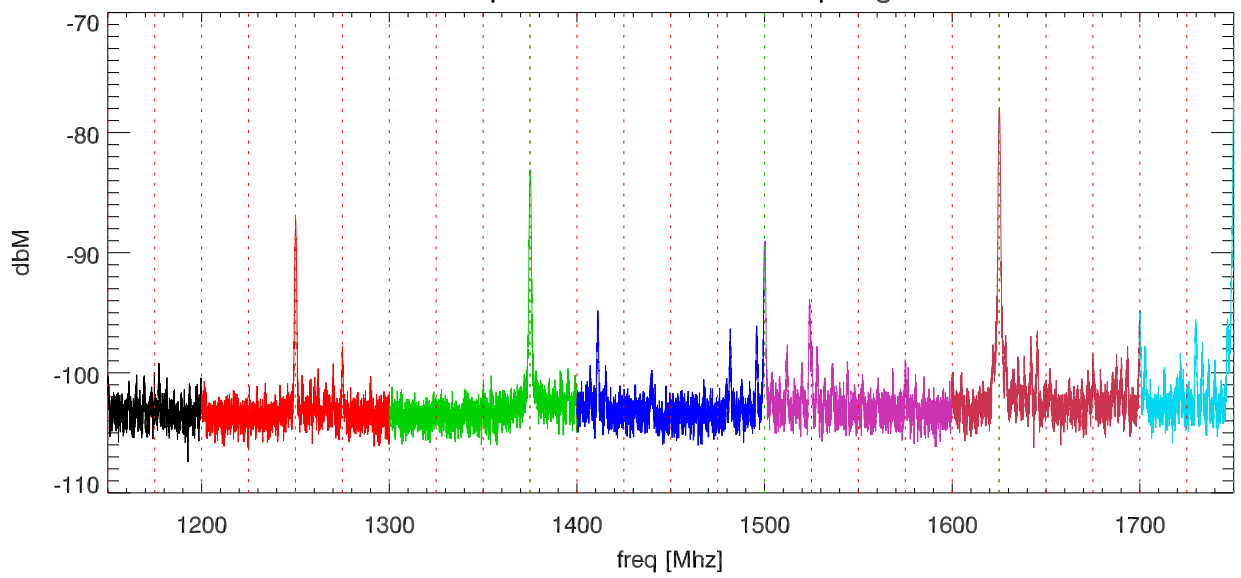

15oct12 ivuloto softek screen room test. ivuloto1,pos2 EFlid Probe.(boxOpen)

SPD vs freq

SPD vs freq

blowups at various receiver freq ranges.

blowups at various receiver freq ranges.

blowups at various receiver freq ranges.