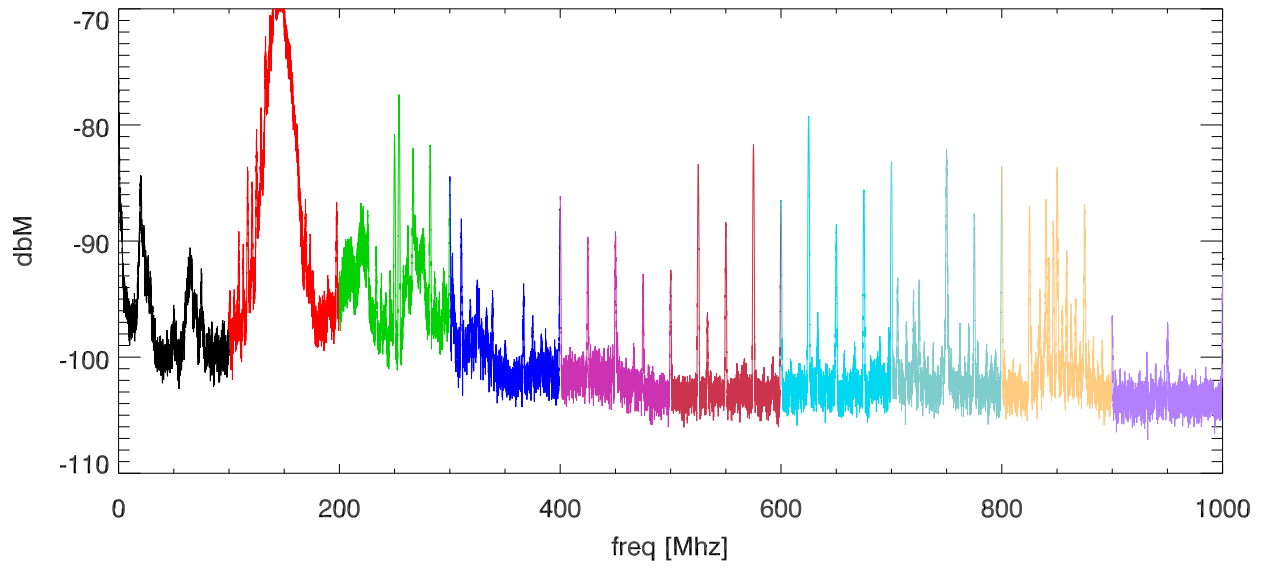

15oct12 ivuloto softek screen room test. ivuloto1,pos2 EFlid Probe.(boxOpen)

SPD vs freq

SPD vs freq

blowups at various receiver freq ranges.

blowups at various receiver freq ranges.

blowups at various receiver freq ranges.