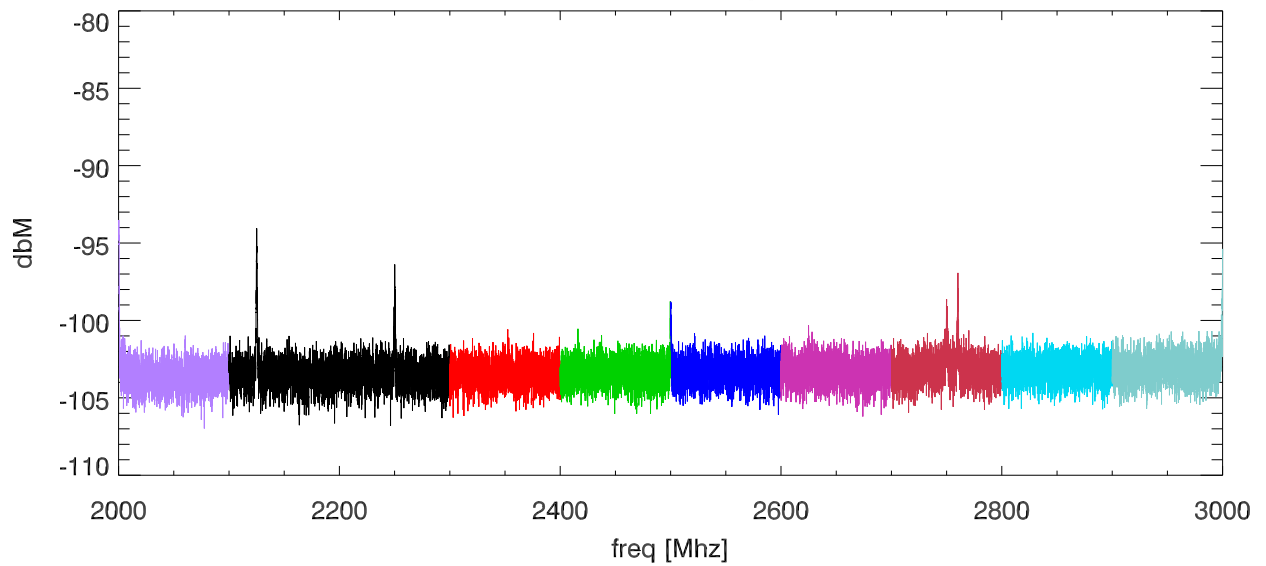

15oct12 ivuloto softek screen room test. ivuloto1,pos1 EFlid Probe.(boxOpen)

SPD vs freq

SPD vs freq

blowups at various receiver freq ranges.

blowups at various receiver freq ranges.

blowups at various receiver freq ranges.