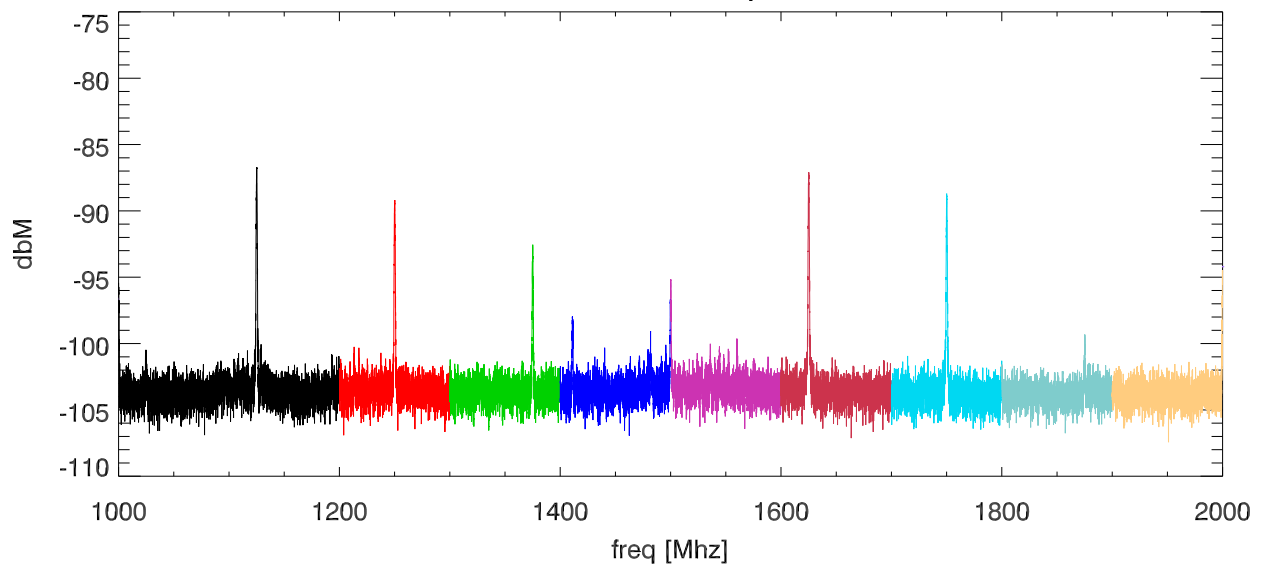

15oct12 ivuloto softek screen room test. ivuloto1,pos1 EFlid Probe.(boxOpen)

SPD vs freq

SPD vs freq

blowups at various receiver freq ranges.

blowups at various receiver freq ranges.

blowups at various receiver freq ranges.