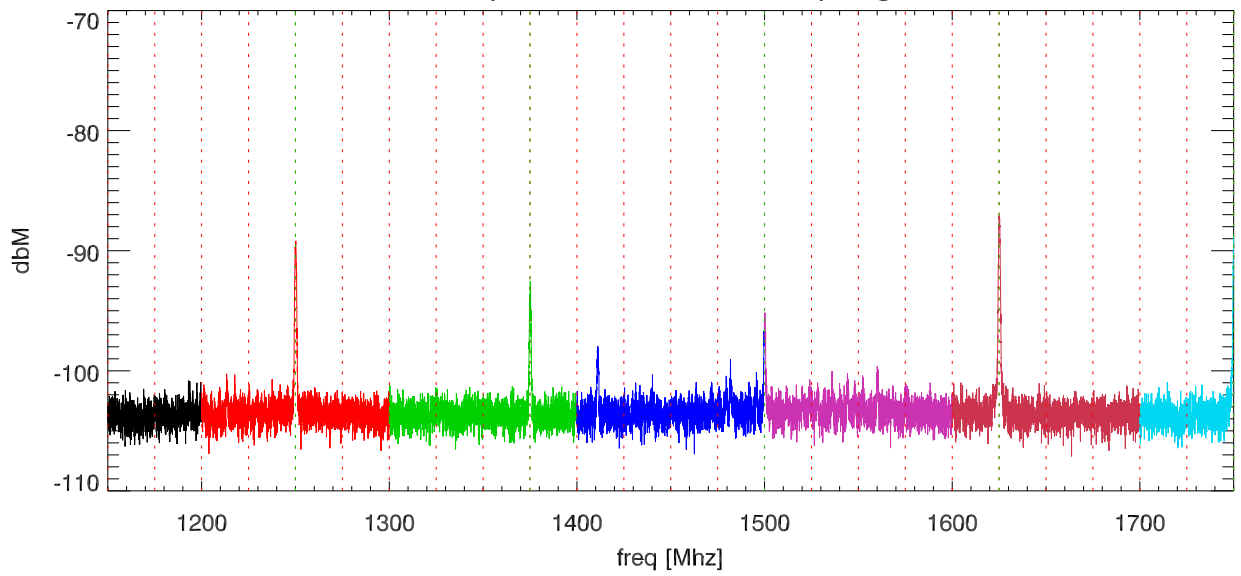

15oct12 ivuloto softek screen room test. ivuloto1,pos1 EFlid Probe.(boxOpen)

SPD vs freq

SPD vs freq

blowups at various receiver freq ranges.

blowups at various receiver freq ranges.

blowups at various receiver freq ranges.