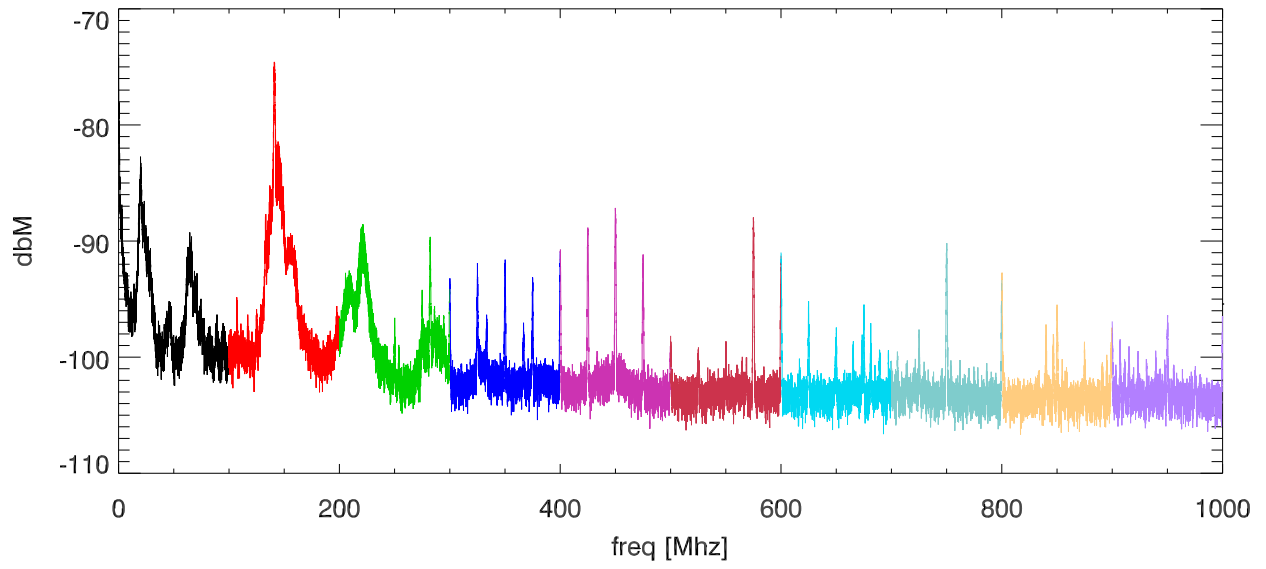

15oct12 ivuloto softek screen room test. ivuloto1,pos1 EFlid Probe.(boxOpen)

SPD vs freq

SPD vs freq

blowups at various receiver freq ranges.

blowups at various receiver freq ranges.

blowups at various receiver freq ranges.