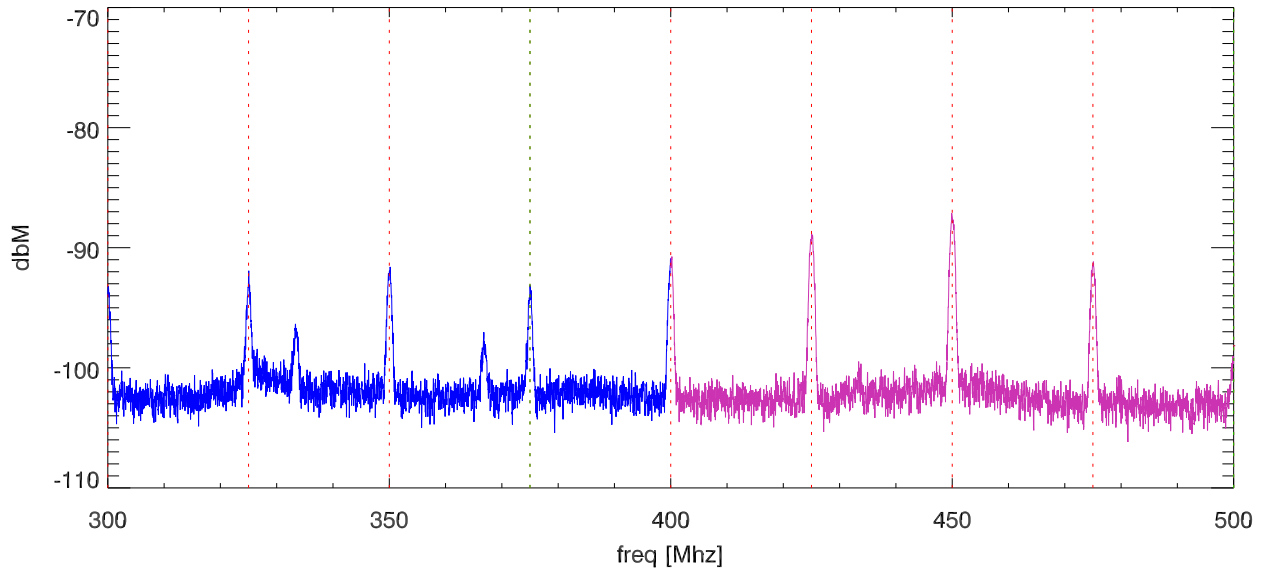

15oct12 ivuloto softek screen room test. ivuloto1,pos1 EFlid Probe.(boxOpen)

SPD vs freq

SPD vs freq

blowups at various receiver freq ranges.

blowups at various receiver freq ranges.

blowups at various receiver freq ranges.