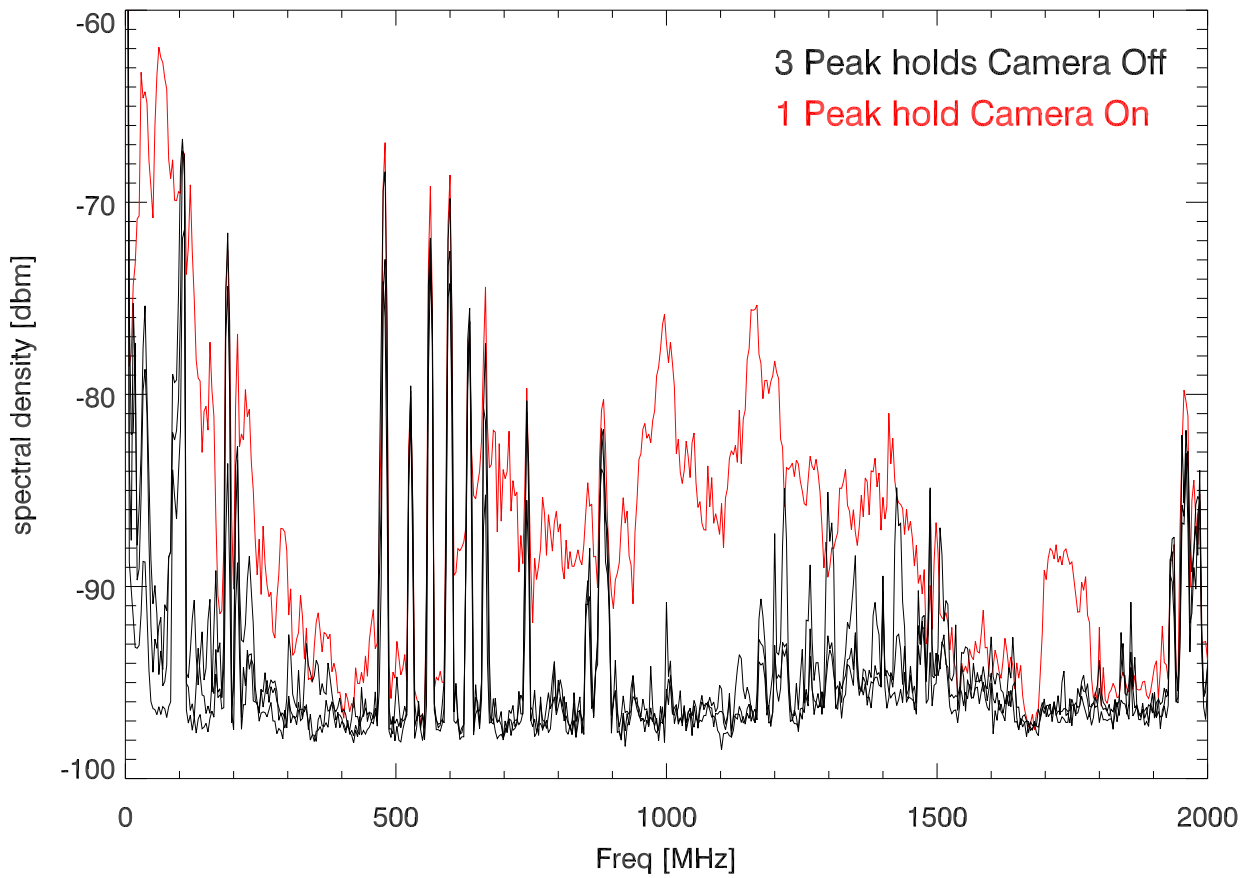

09aug16 rfi test BU imager (at antenna test shack) using anritsu

rbw=3 MHz

10 sweeps each peak hold

Preamp on

Large loop antenna next to camera body