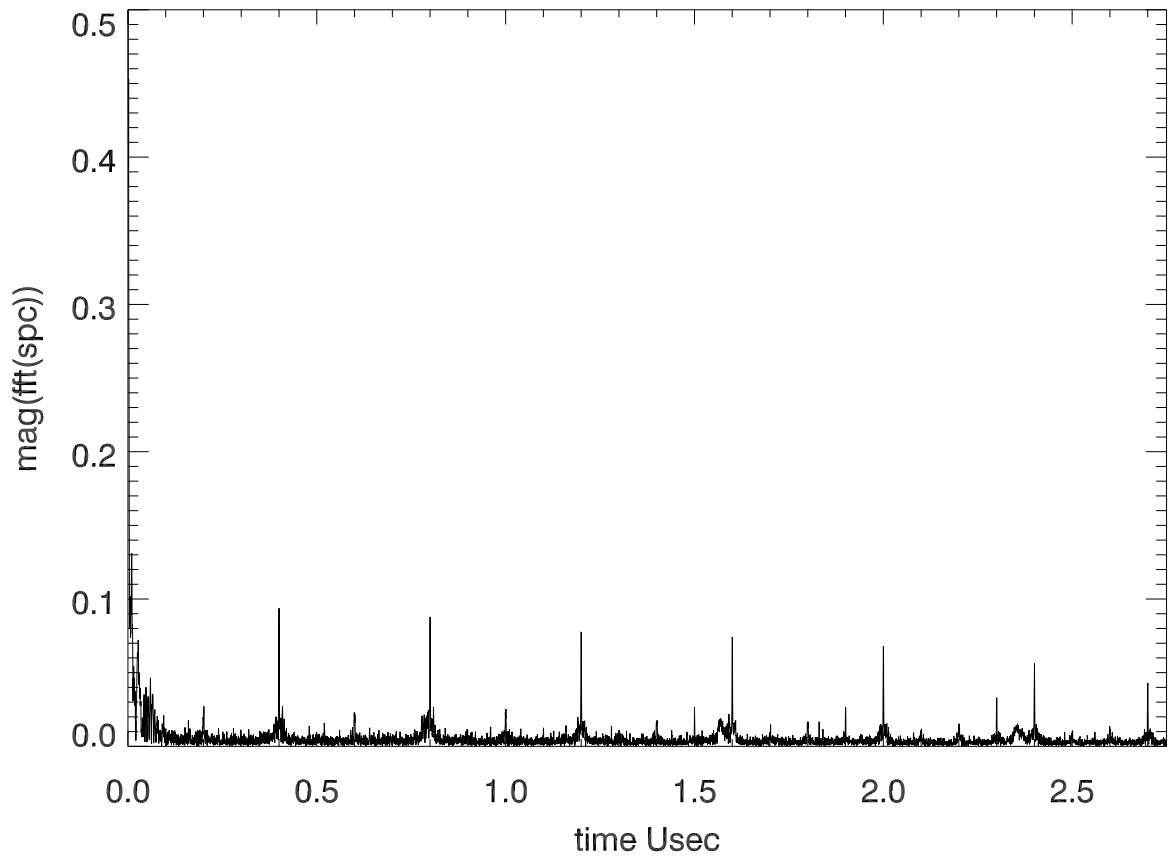

09jun15 mg3692c anritsu synth. 904b 6" in front of lcd

blowup around 327 rcvr

blowup around low lband

blowup around high lband

abs(fft(spc)) shows comb periods

blow in time