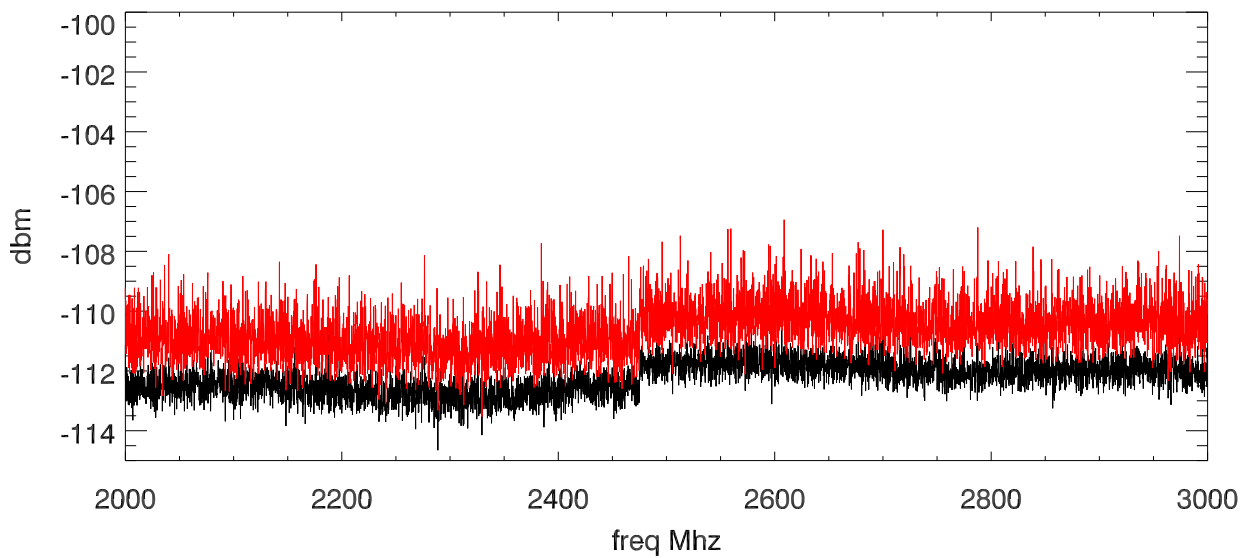

09jun15 mg3692c anritsu synth. 904b 6" in front of lcd

blowup around 327 rcvr

blowup around low lband

blowup around high lband

abs(fft(spc)) shows comb periods

blow in time