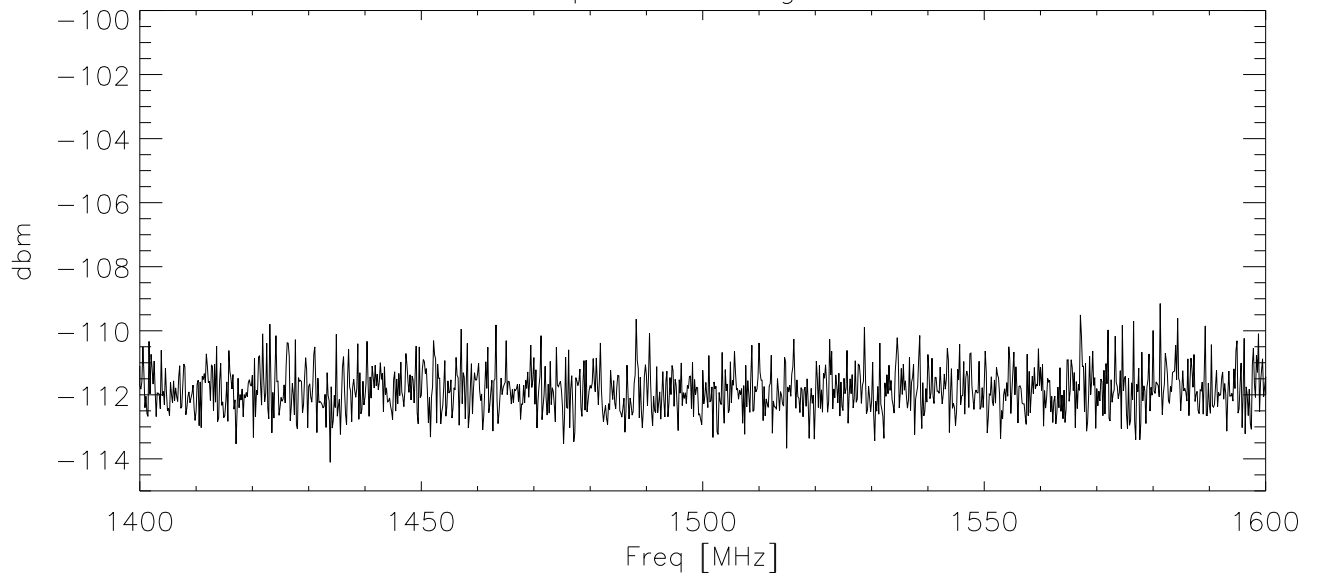

09jun15 mg3692c anritsu synth. 904b 6" in front of lcd

blowup around 327 rcvr

blowup around low lband

blowup around high lband

abs(fft(spc)) shows comb periods

blow in time