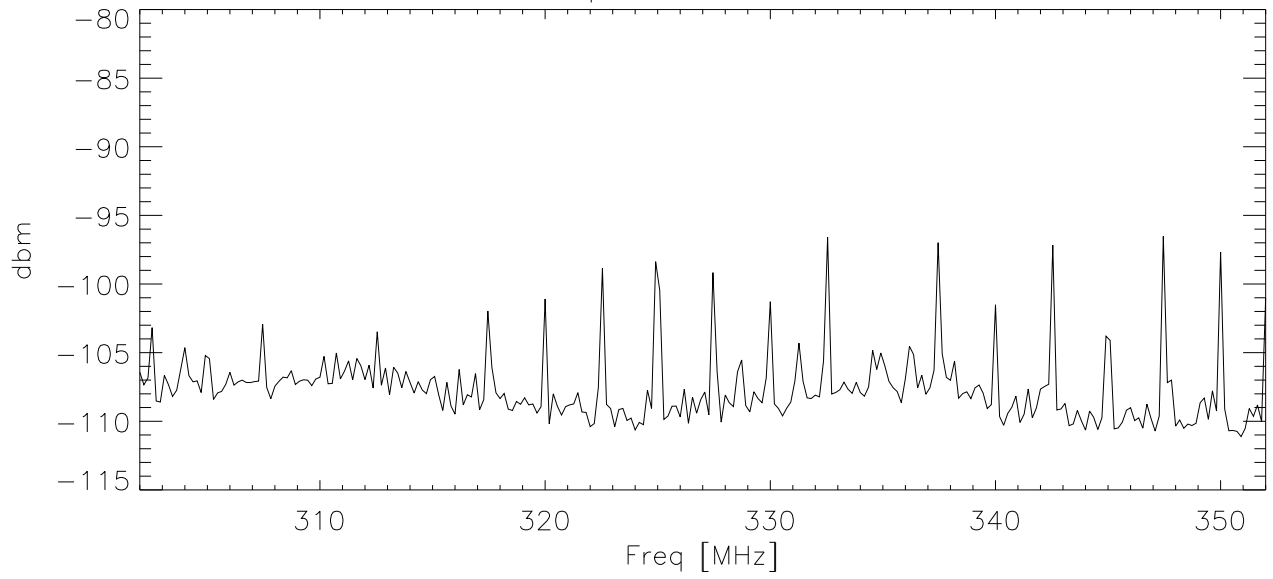

09jun15 mg3692c anritsu synth. 904b 6" in front of lcd

blowup around 327 rcvr

blowup around low lband

blowup around high lband

abs(fft(spc)) shows comb periods

blow in time