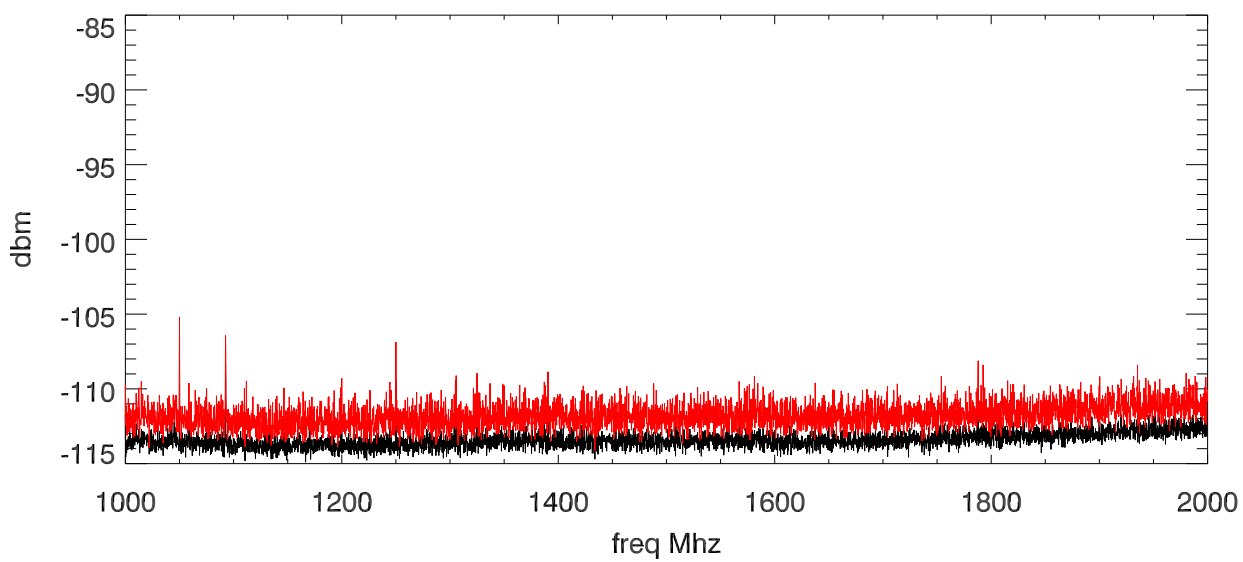

09jun15 mg3692c anritsu synth. 904b 6" in front of lcd

blowup around 327 rcvr

blowup around low lband

blowup around high lband

abs(fft(spc)) shows comb periods

blow in time