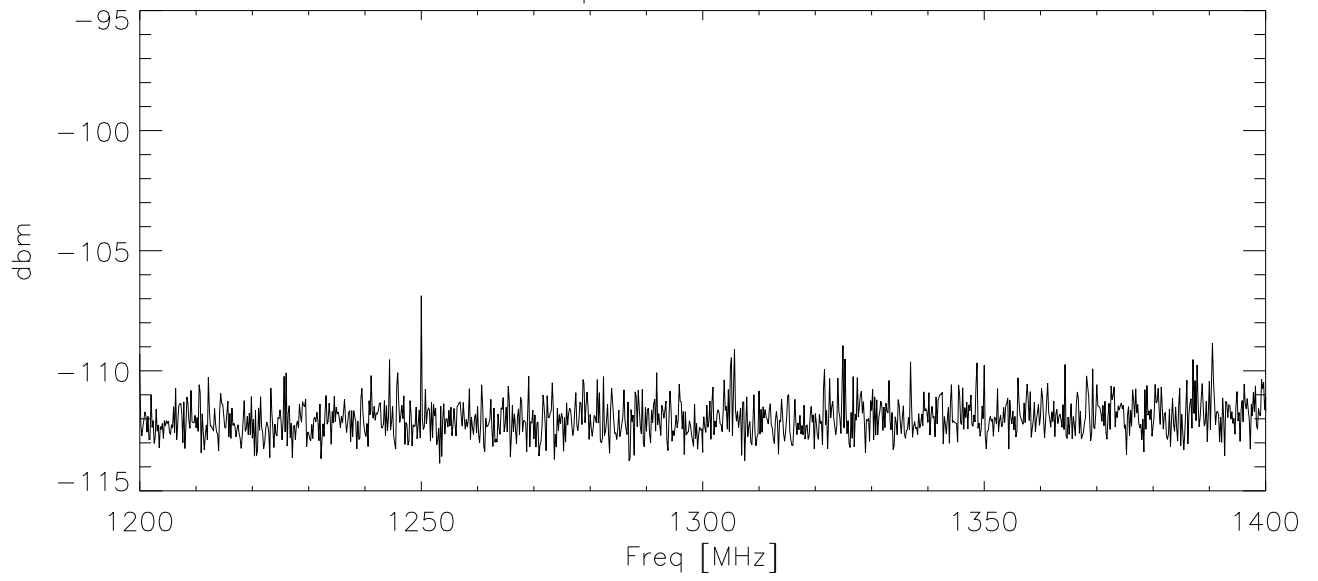

09jun15 mg3692c anritsu synth. 904b 6" in front of lcd

blowup around 327 rcvr

blowup around low lband

blowup around high lband

abs(fft(spc)) shows comb periods

blow in time