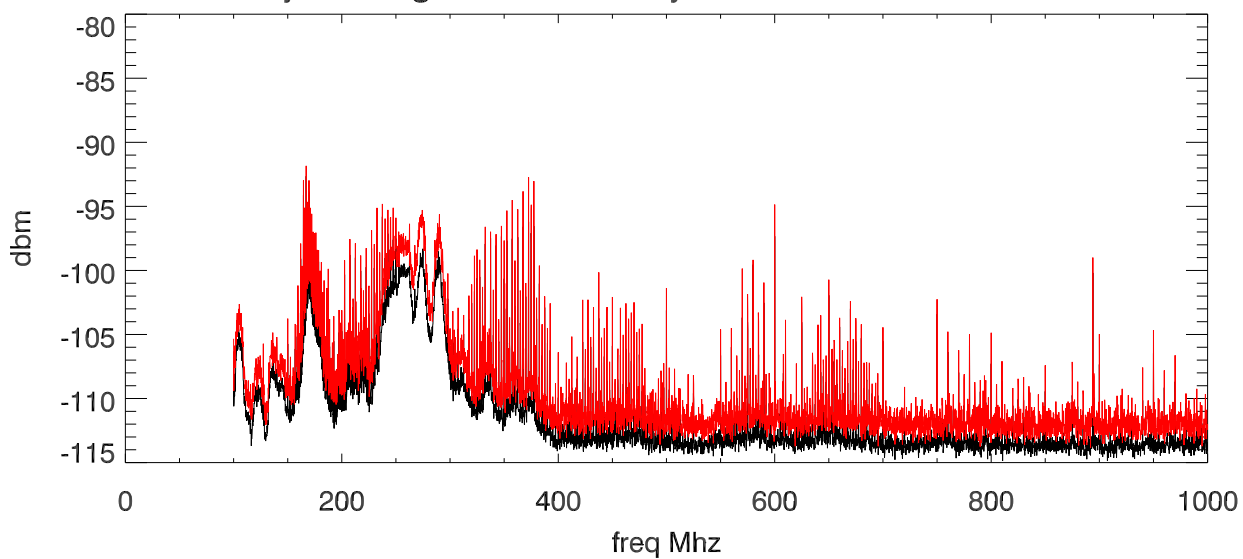

09jun15 mg3692c anritsu synth. 904b 6" in front of lcd

blowup around 327 rcvr

blowup around low lband

blowup around high lband

abs(fft(spc)) shows comb periods

blow in time