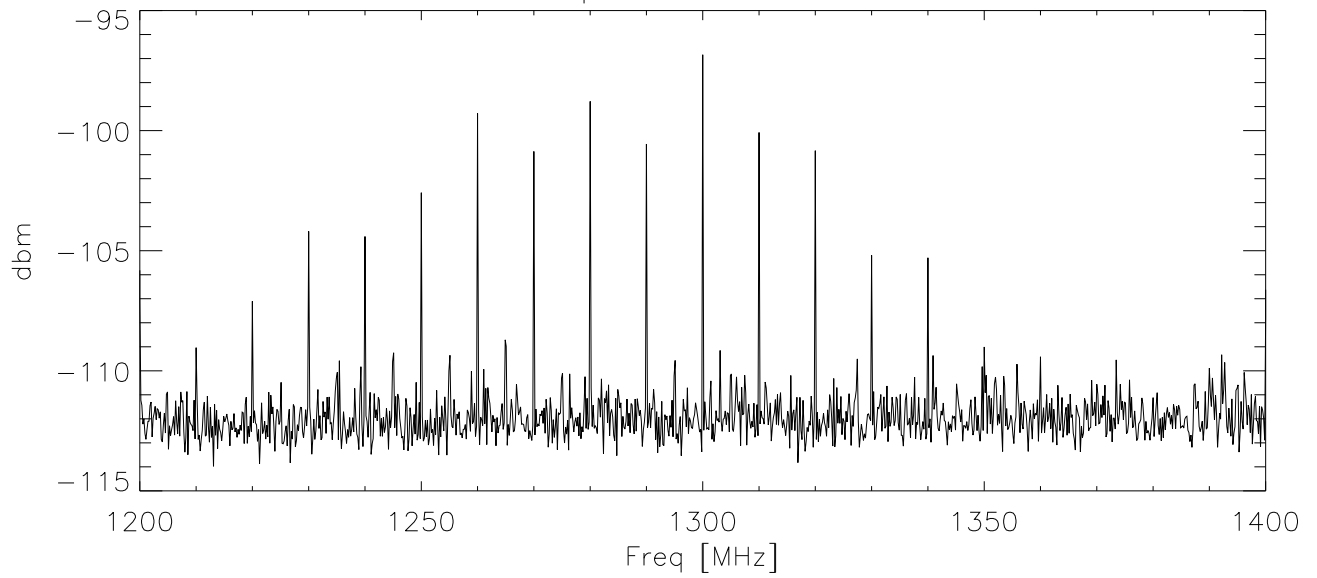

09jun15 mg3692c anritsu synth. 904b touching front lcd

blowup around 327 rcvr

blowup around low lband

blowup around high lband

abs(fft(spc)) shows comb periods

blow in time