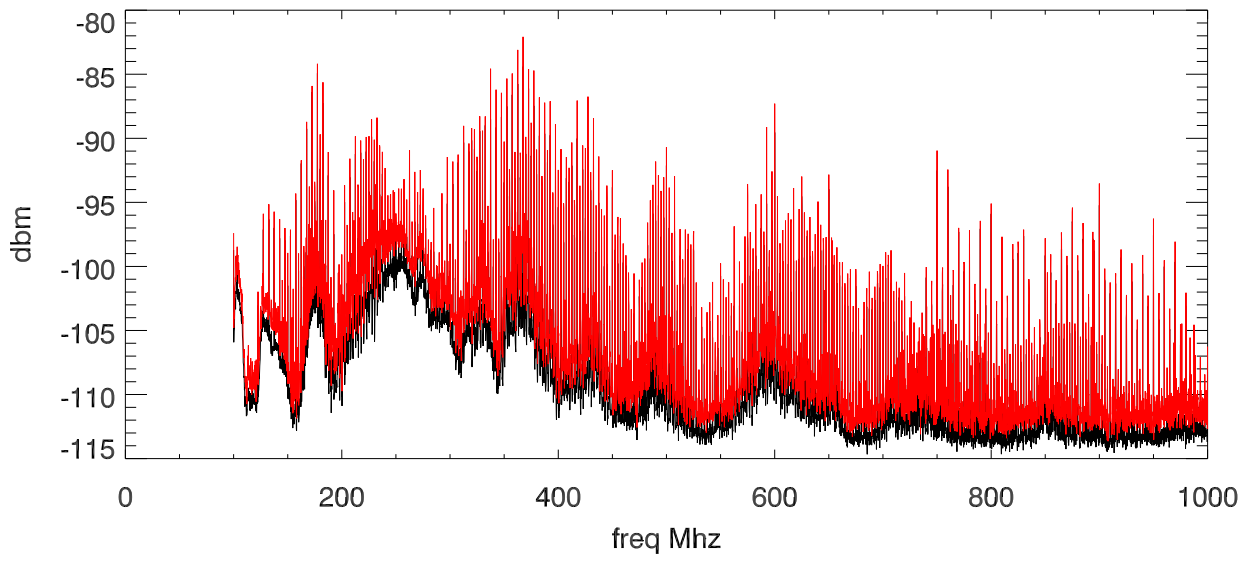

09jun15 mg3692c anritsu synth. 904b touching front lcd

blowup around 327 rcvr

blowup around low lband

blowup around high lband

abs(fft(spc)) shows comb periods

blow in time