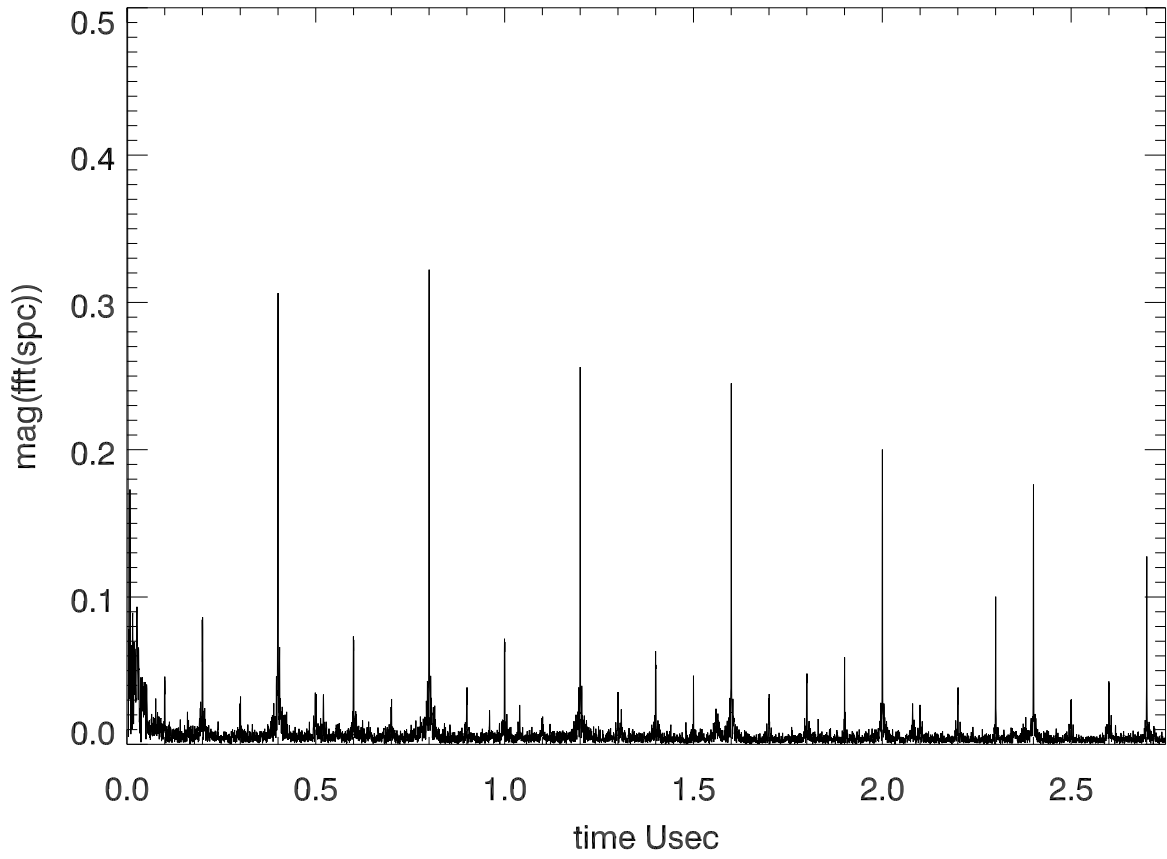

09jun15 mg3692c anritsu synth. 904b touching front lcd

blowup around 327 rcvr

blowup around low lband

blowup around high lband

abs(fft(spc)) shows comb periods

blow in time