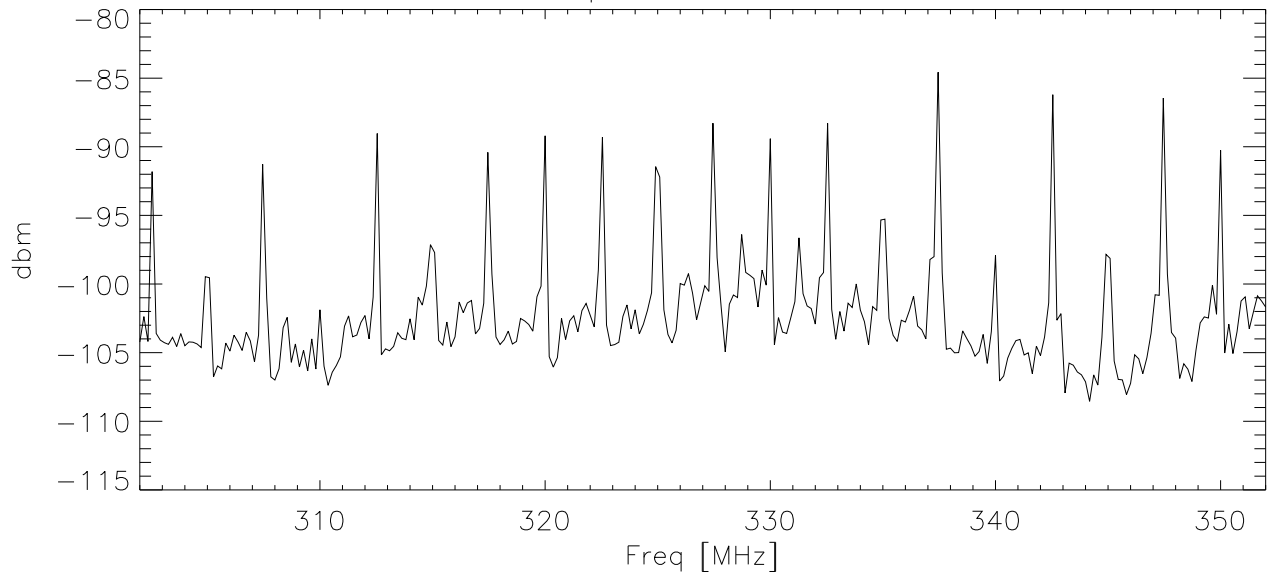

09jun15 mg3692c anritsu synth. 904b touching front lcd

blowup around 327 rcvr

blowup around low lband

blowup around high lband

abs(fft(spc)) shows comb periods

blow in time