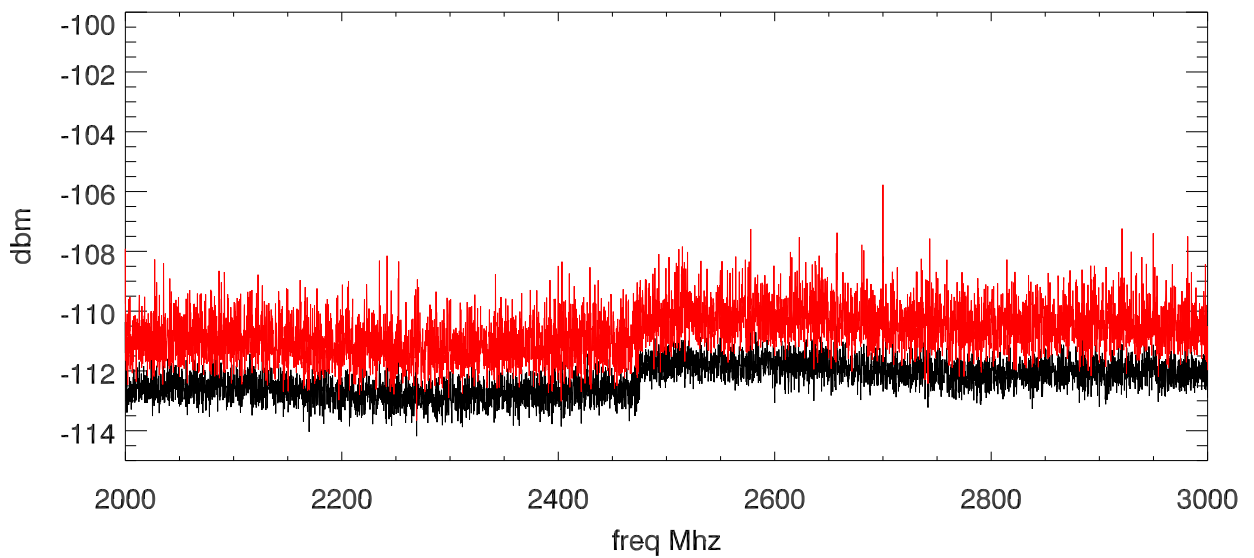

09jun15 mg3692c anritsu synth. 904b touching front lcd

blowup around 327 rcvr

blowup around low lband

blowup around high lband

abs(fft(spc)) shows comb periods

blow in time