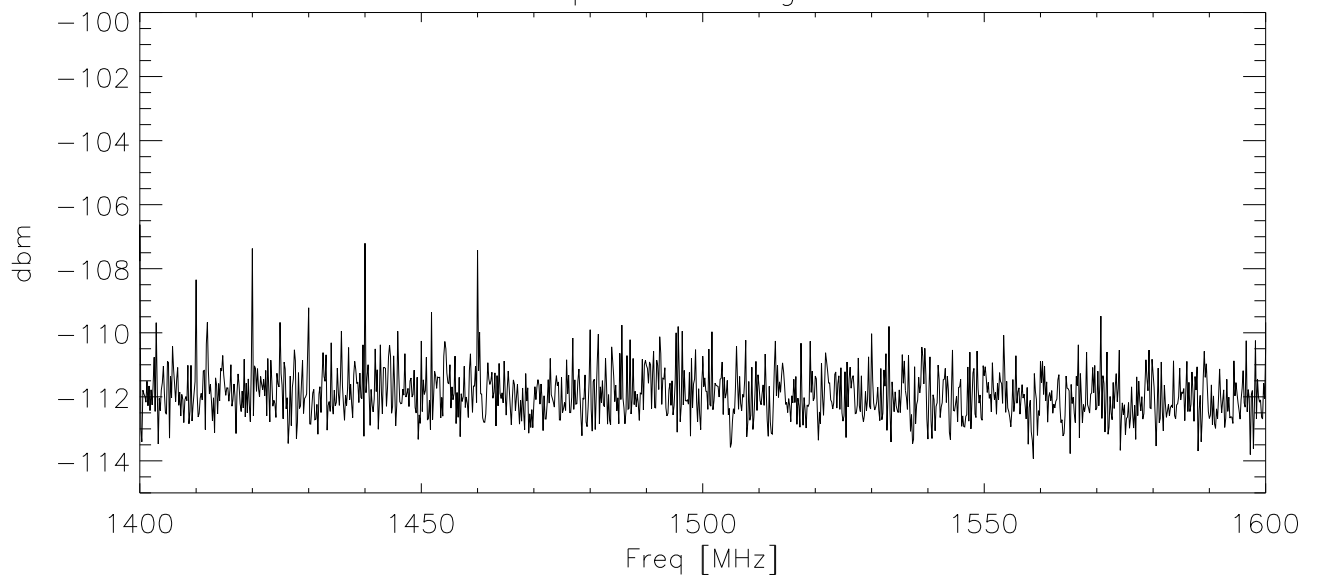

09jun15 mg3692c anritsu synth. 904b touching front lcd

blowup around 327 rcvr

blowup around low lband

blowup around high lband

abs(fft(spc)) shows comb periods

blow in time