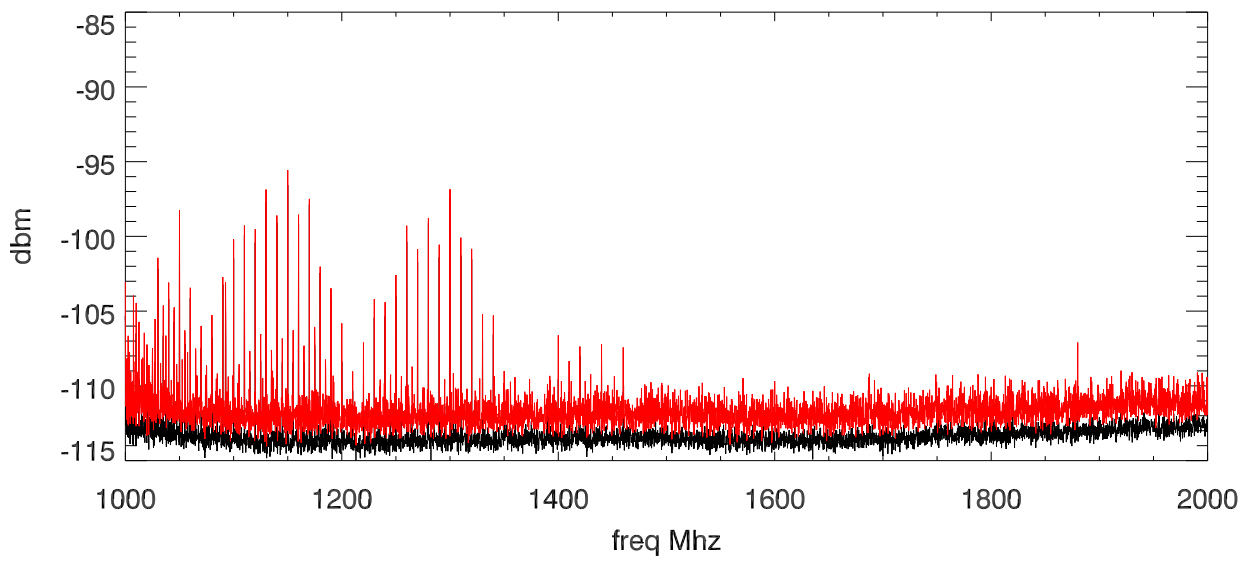

09jun15 mg3692c anritsu synth. 904b touching front lcd

blowup around 327 rcvr

blowup around low lband

blowup around high lband

abs(fft(spc)) shows comb periods

blow in time