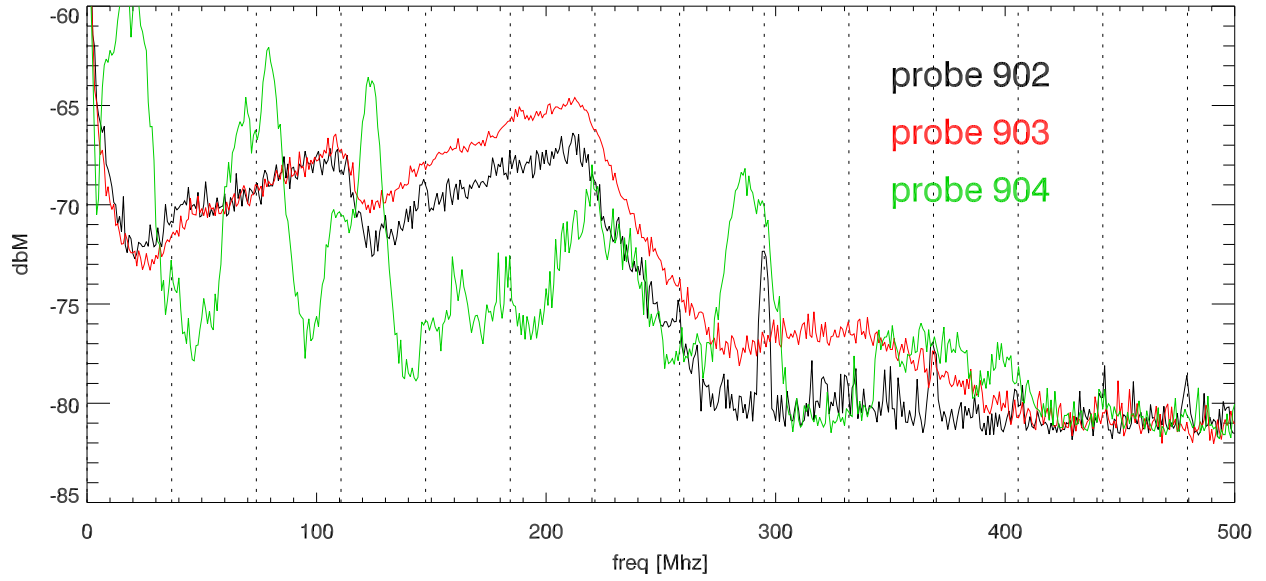

06apr11 AccuRange3000 rfi test. probe 902

SPD vs freq

SPD vs freq

06apr11 AccuRange3000 rfi test. probe 902

SPD vs freq

SPD vs freq

06apr11 AccuRange3000 rfi test. Compare probes:902,903,904

SPD vs freq

SPD vs freq