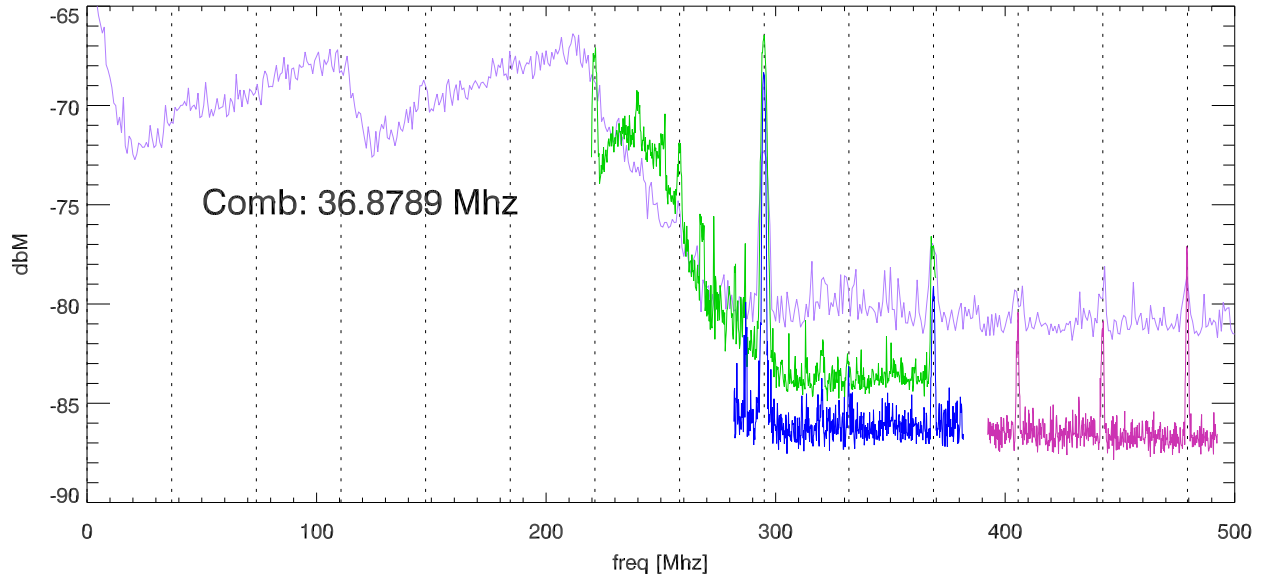

06apr11 AccuRange3000 rfi test. probe 902

SPD vs freq

SPD vs freq

06apr11 AccuRange3000 rfi test. probe 902

SPD vs freq

SPD vs freq

06apr11 AccuRange3000 rfi test. Compare probes:902,903,904

SPD vs freq

SPD vs freq