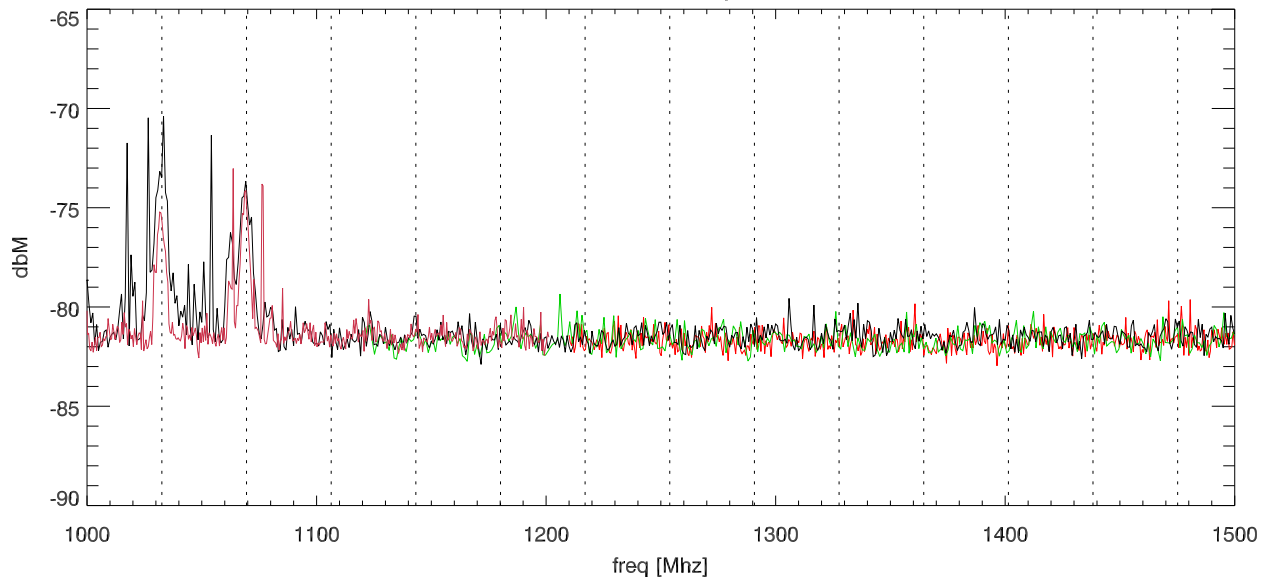

06apr11 AccuRange3000 rfi test. probe 902

SPD vs freq

SPD vs freq

06apr11 AccuRange3000 rfi test. probe 902

SPD vs freq

SPD vs freq

06apr11 AccuRange3000 rfi test. Compare probes:902,903,904

SPD vs freq

SPD vs freq