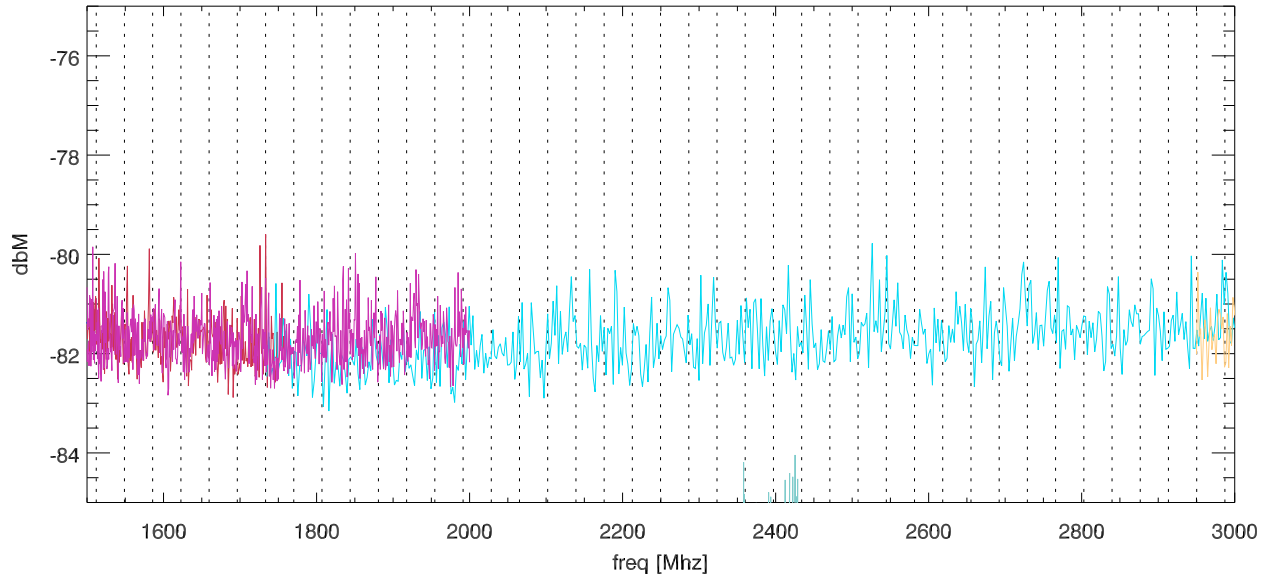

06apr11 AccuRange3000 rfi test. probe 902

SPD vs freq

SPD vs freq

06apr11 AccuRange3000 rfi test. probe 902

SPD vs freq

SPD vs freq

06apr11 AccuRange3000 rfi test. Compare probes:902,903,904

SPD vs freq

SPD vs freq