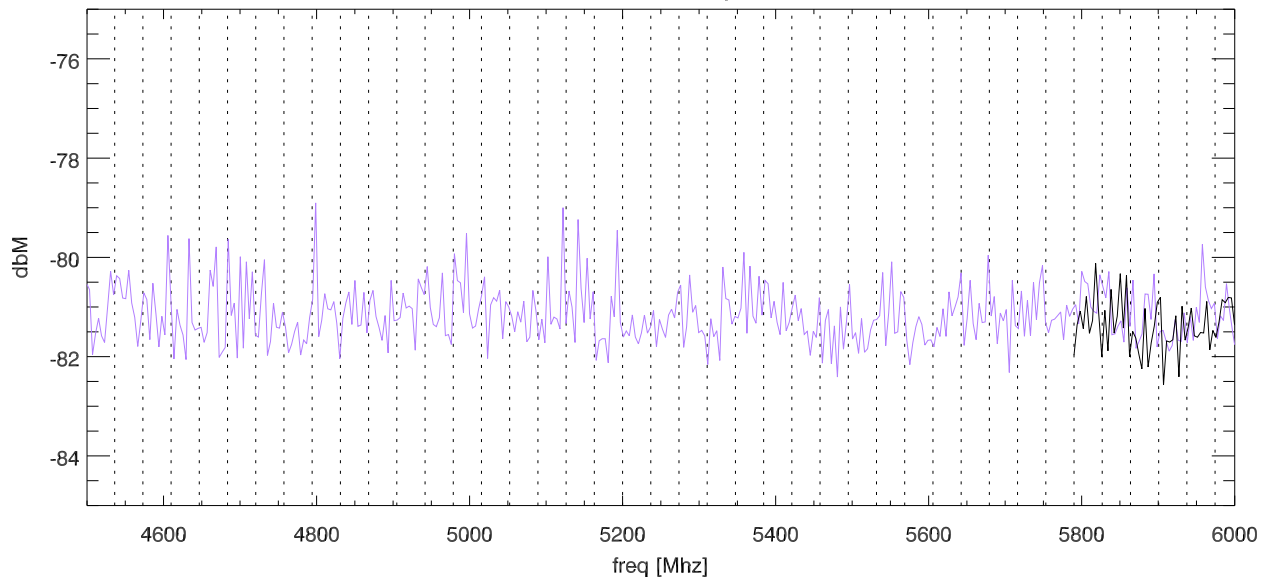

06apr11 AccuRange3000 rfi test. probe 902

SPD vs freq

SPD vs freq

06apr11 AccuRange3000 rfi test. probe 902

SPD vs freq

SPD vs freq

06apr11 AccuRange3000 rfi test. Compare probes:902,903,904

SPD vs freq

SPD vs freq