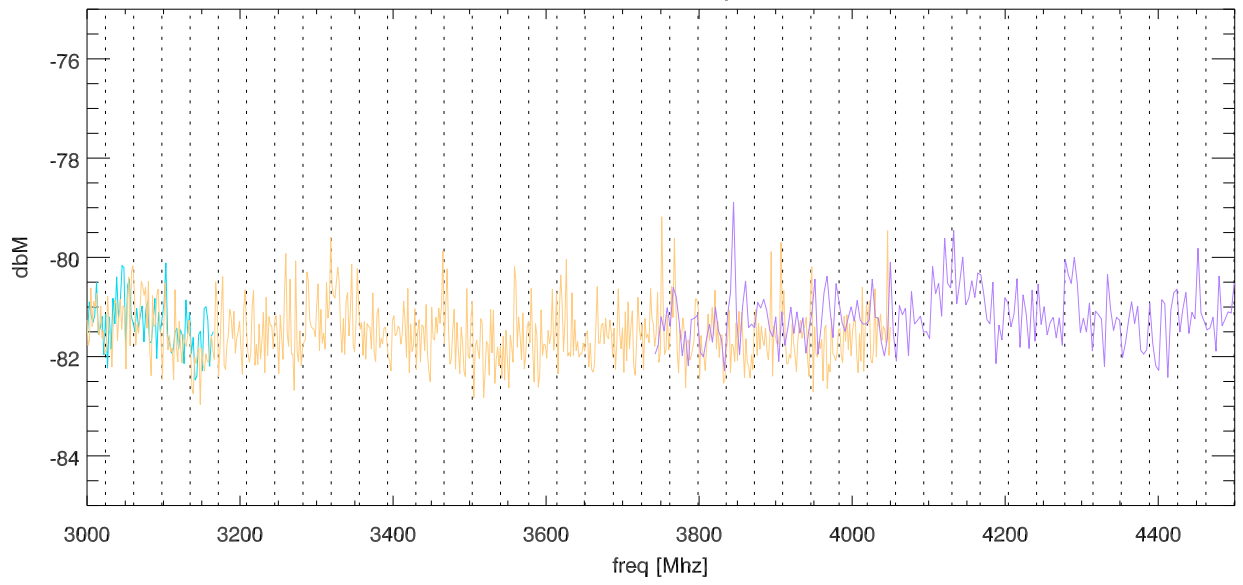

06apr11 AccuRange3000 rfi test. probe 902

SPD vs freq

SPD vs freq

06apr11 AccuRange3000 rfi test. probe 902

SPD vs freq

SPD vs freq

06apr11 AccuRange3000 rfi test. Compare probes:902,903,904

SPD vs freq

SPD vs freq