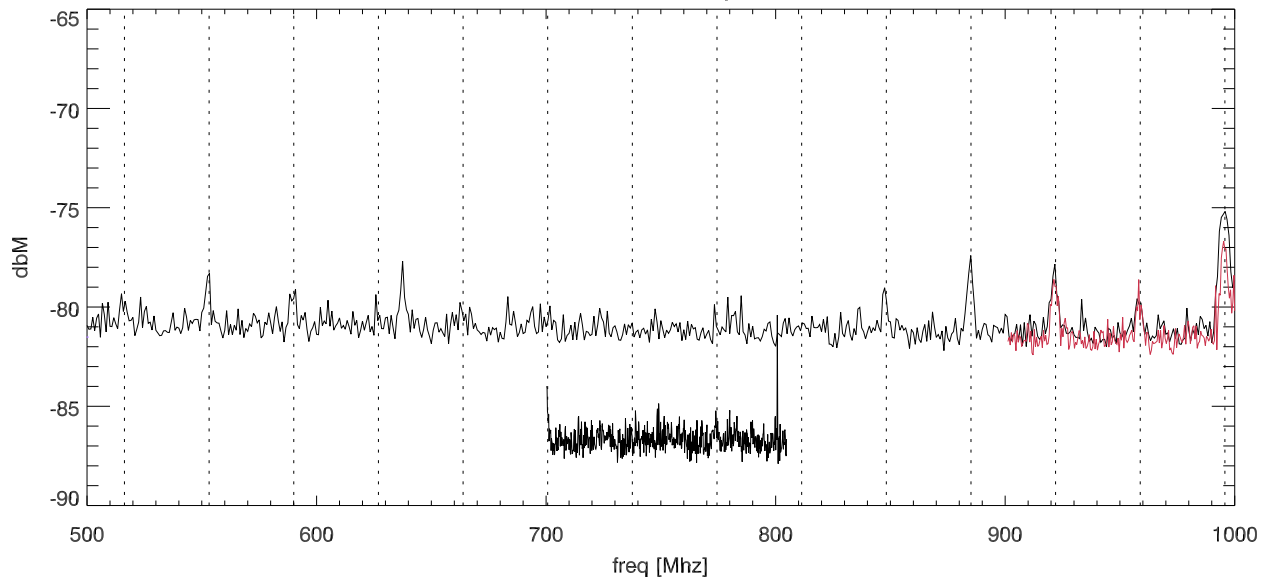

06apr11 AccuRange3000 rfi test. probe 902

SPD vs freq

SPD vs freq

06apr11 AccuRange3000 rfi test. probe 902

SPD vs freq

SPD vs freq

06apr11 AccuRange3000 rfi test. Compare probes:902,903,904

SPD vs freq

SPD vs freq