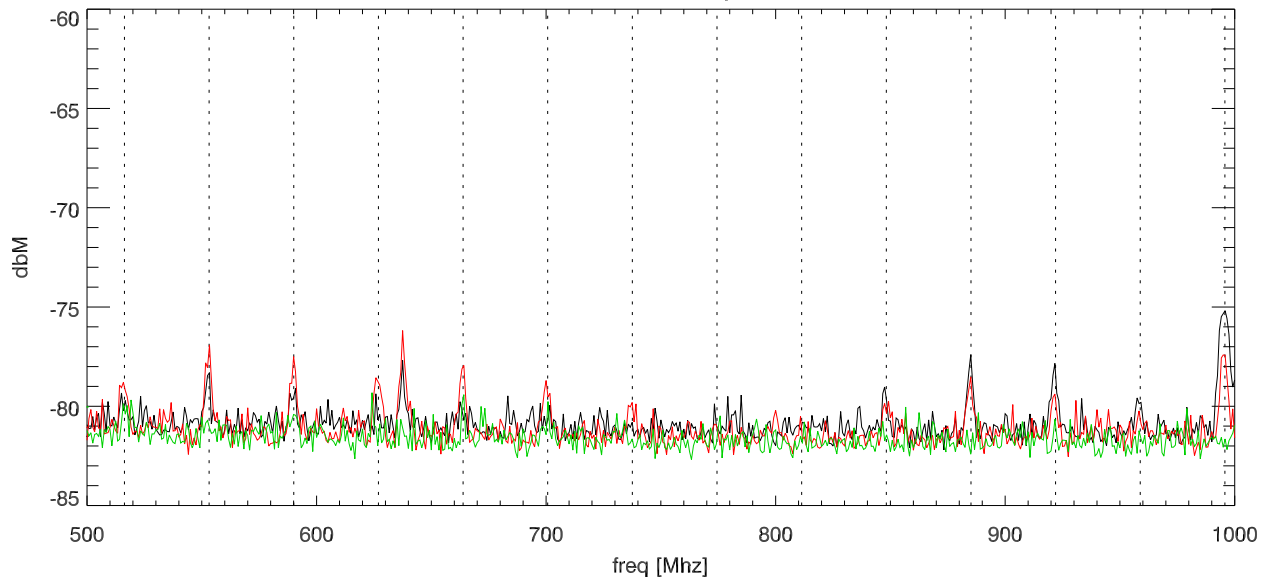

06apr11 AccuRange3000 rfi test. probe 902

SPD vs freq

SPD vs freq

06apr11 AccuRange3000 rfi test. probe 902

SPD vs freq

SPD vs freq

06apr11 AccuRange3000 rfi test. Compare probes:902,903,904

SPD vs freq

SPD vs freq